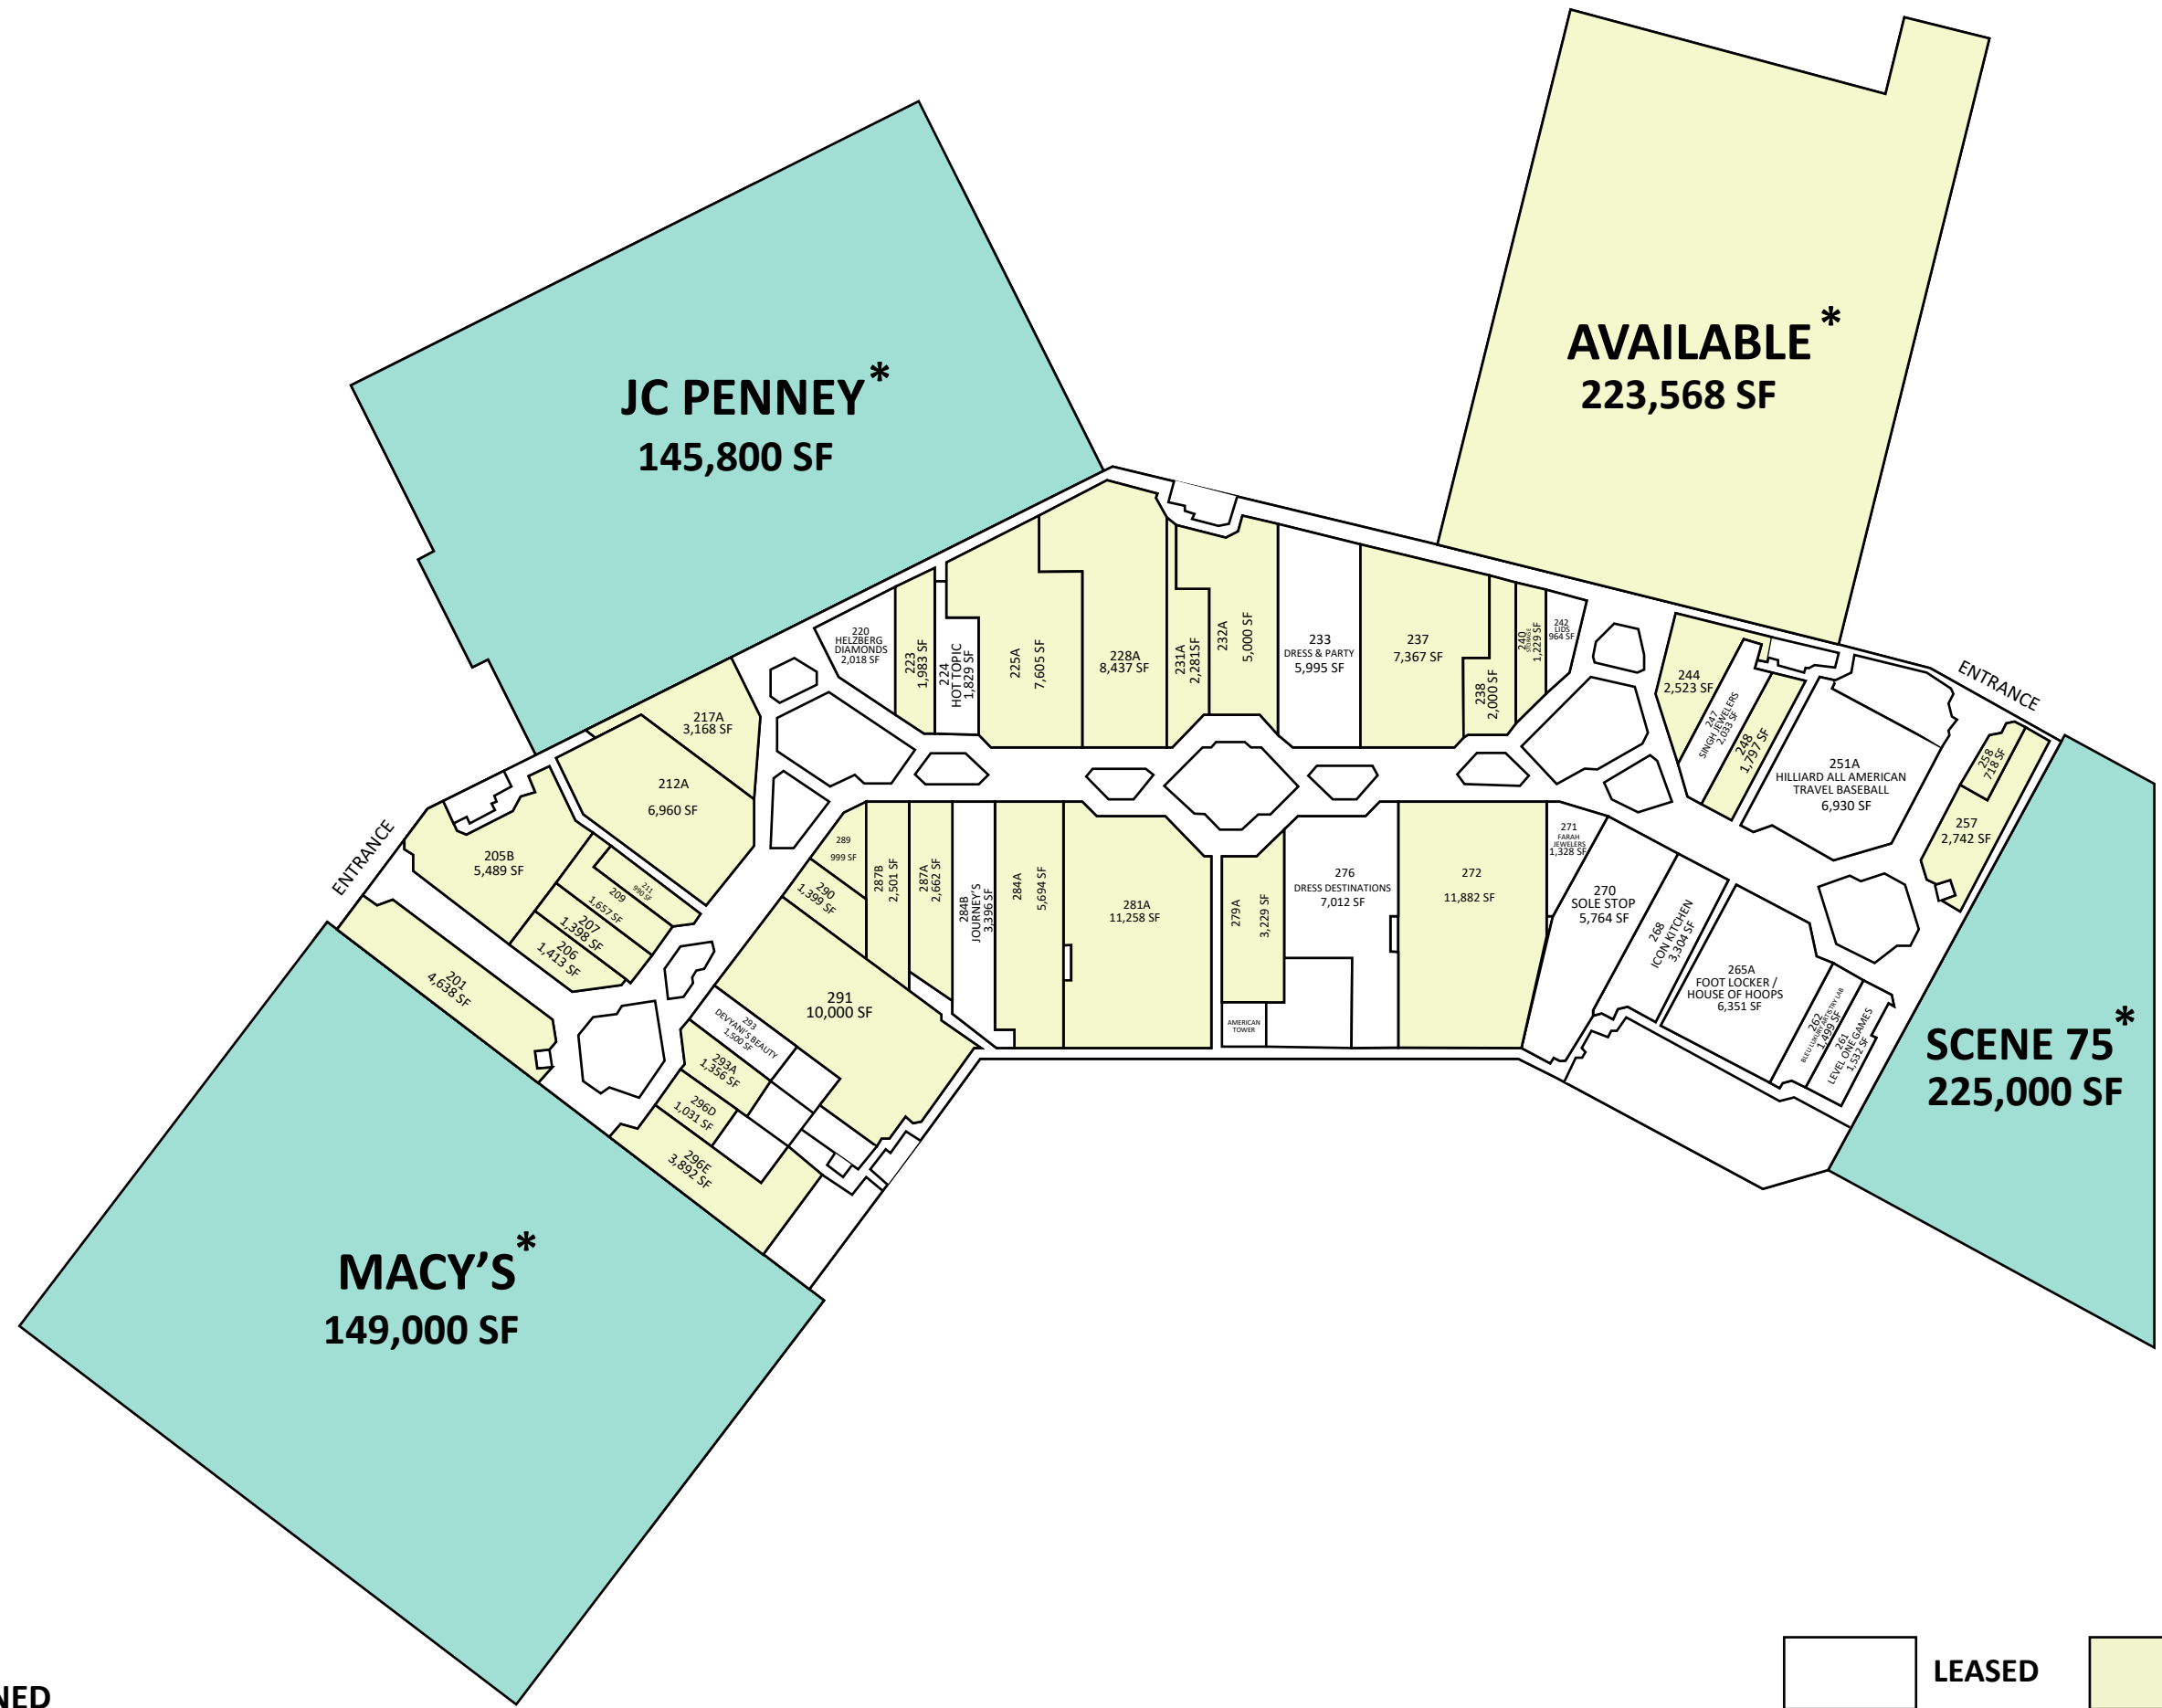

UPPER LEVEL

*NOT OWNED

LEASED AVAILABLE

LEASING BY:

TUTTLE CROSSING
DUBLIN, OH

5043 TUTTLE CROSSING BLVD

LEASE PLAN
LP2