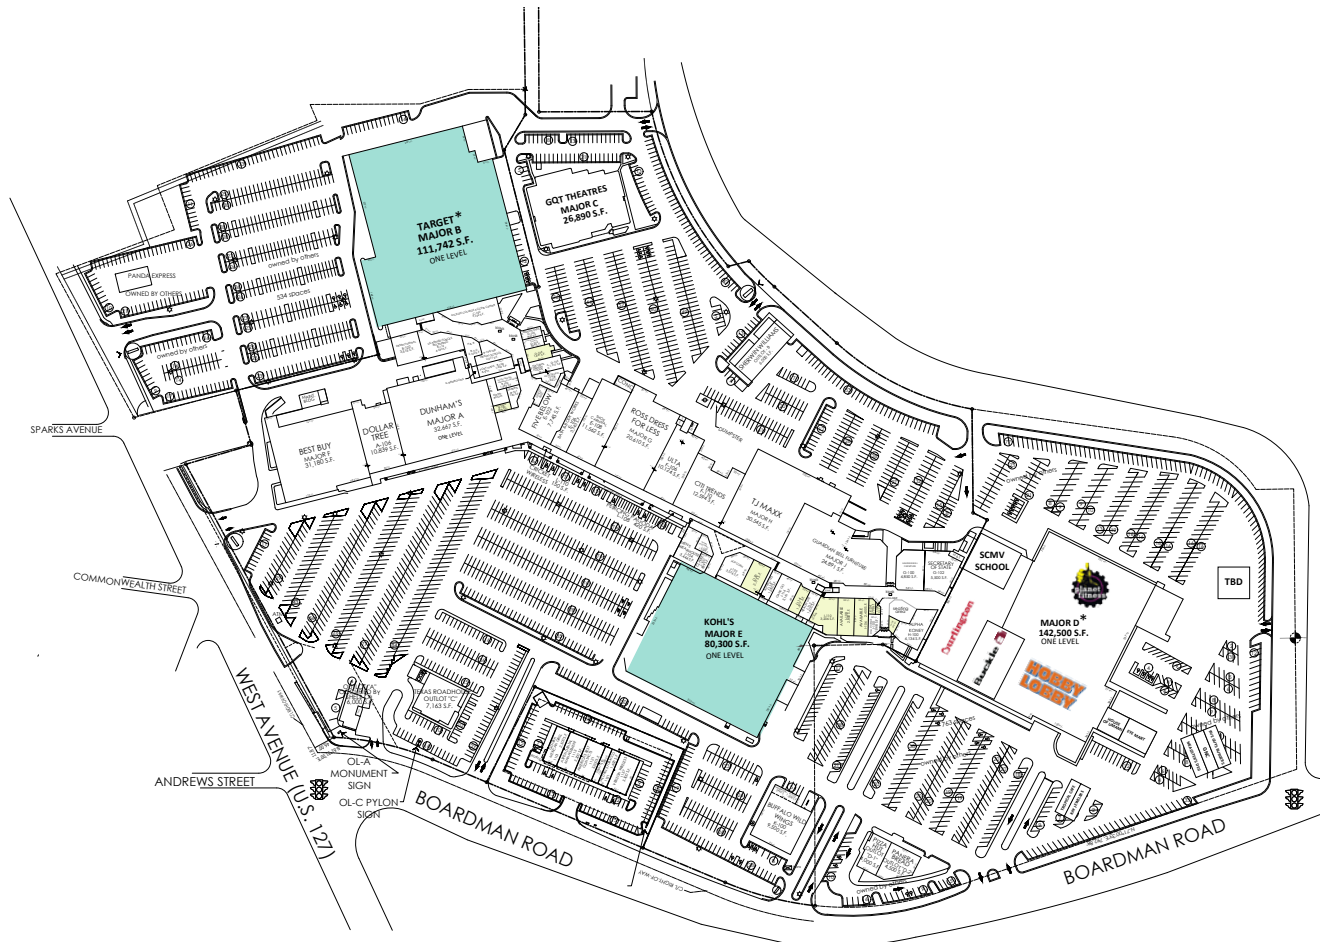

JACKSON CROSSING

Southwest Corner of Interstate 94 & US Route 127 Jackson, MI 49202

LEASE PLAN

*NOT OWNED

LEASED AVAILABLE

MASON
ASSET MANAGEMENT

T: 516 371.5858
E: leasing@masonam.com
150 Great Neck Road Suite 402
Great Neck, NY, 11021
www.masonam.com