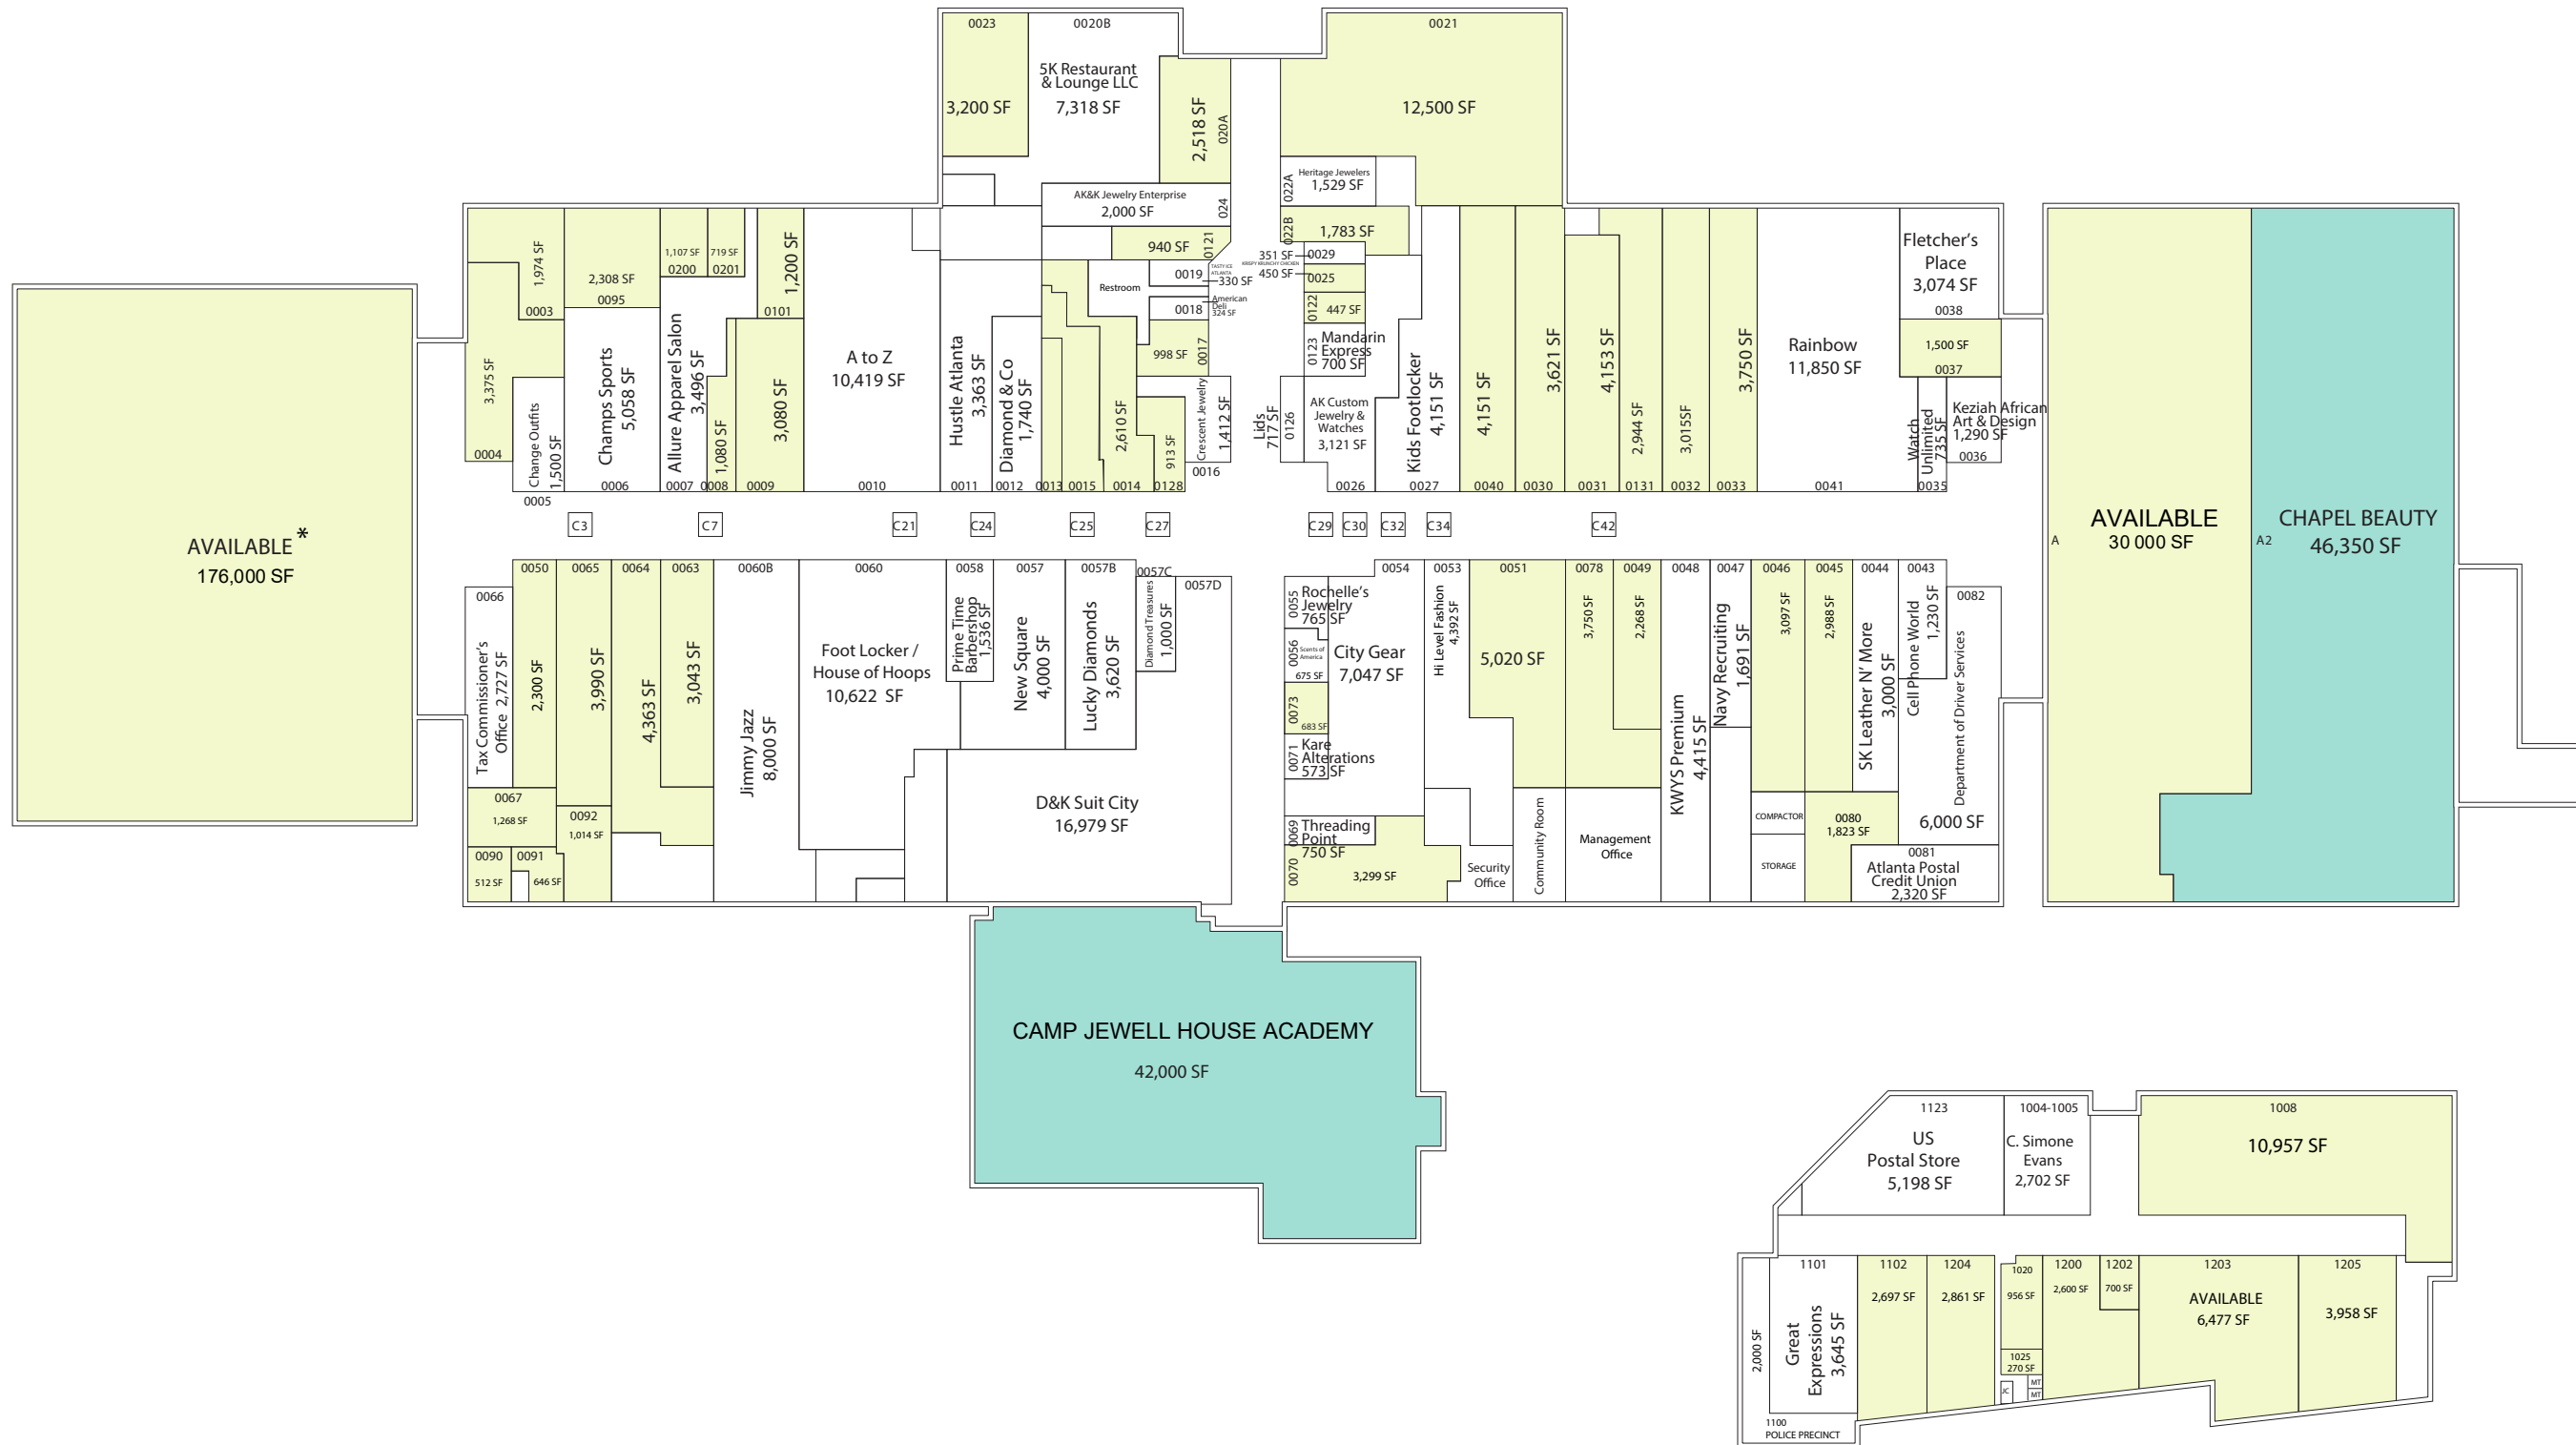

LEASING BY:

**THE GALLERY AT SOUTH DEKALB
DECATUR, GA**

2801 CANDLER RD.

LEASE PLAN
LP

LEASED AVAILABLE

*NOT OWNED