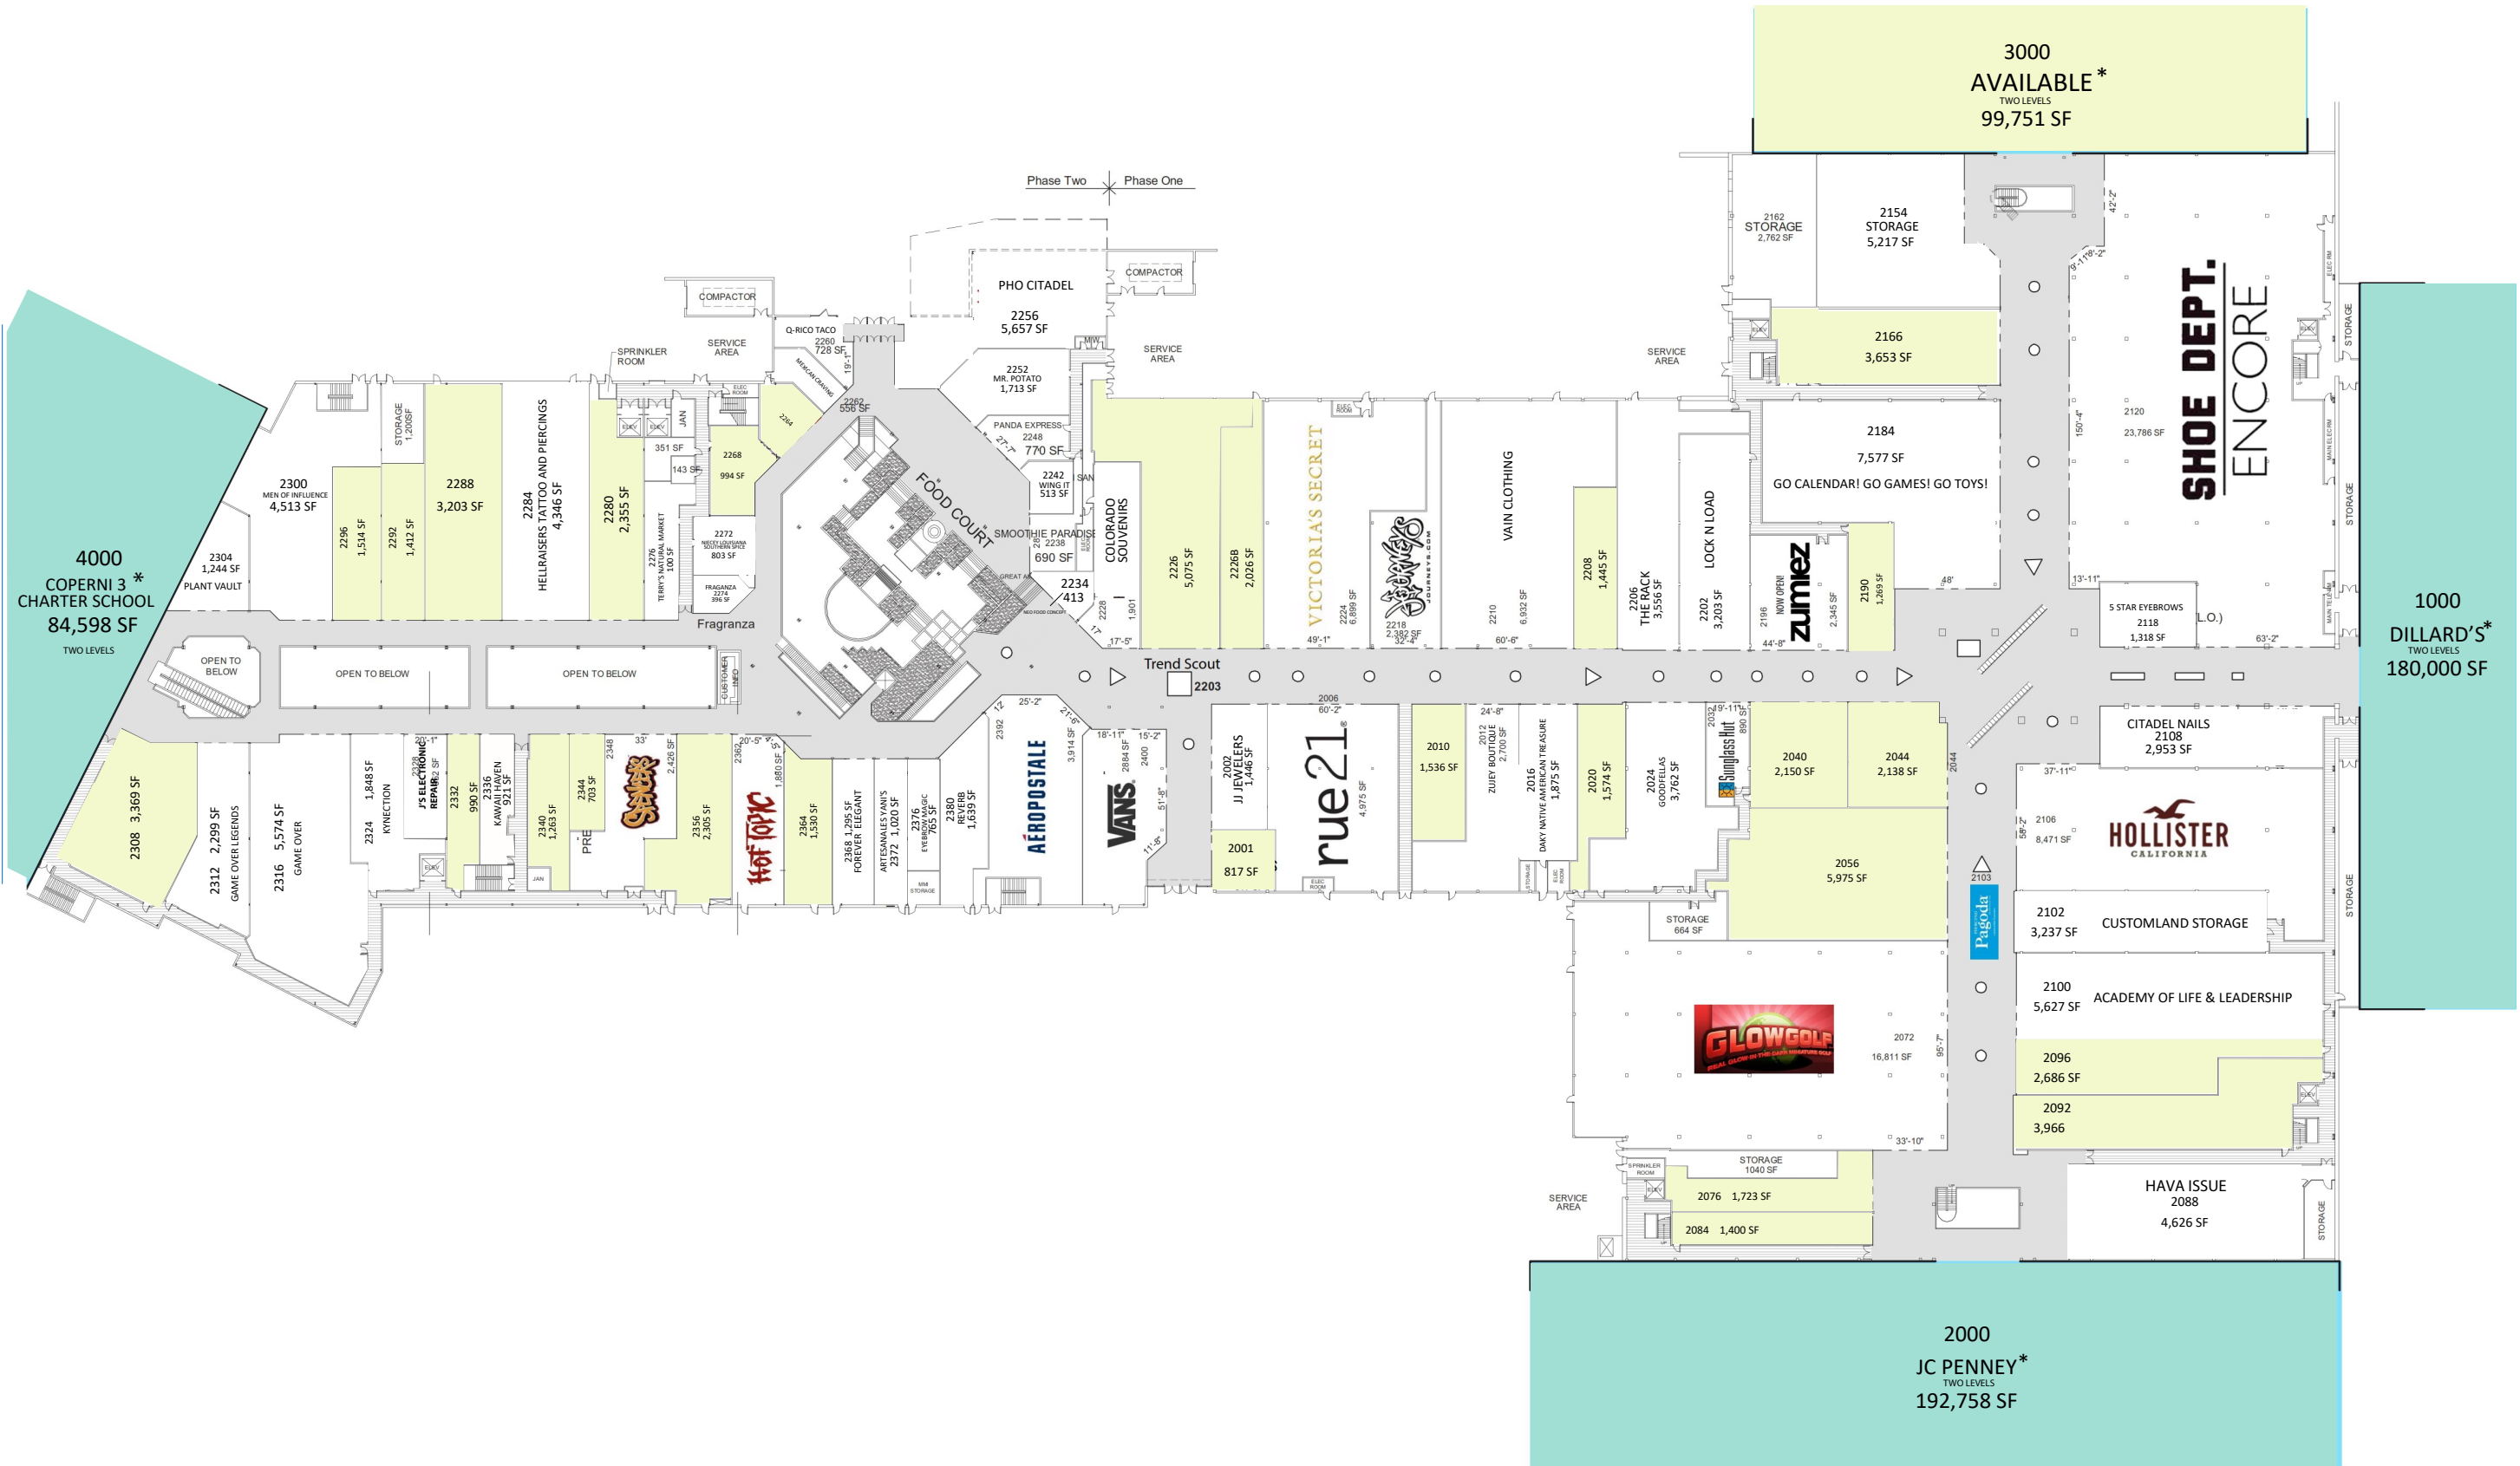

LEVEL 2

LEASING BY:

THE CITADEL  
COLORADO SPRINGS, CO

750 CITADEL DR. EAST

LEASE PLAN  
LP2

\*NOT OWNED

LEASED
  AVAILABLE

LEVEL 3

LEASED

AVAILABLE

\*NOT OWNED

LEASING BY:

THE CITADEL  
COLORADO SPRINGS, CO

750 CITADEL DR. EAST

LEASE PLAN  
LP2