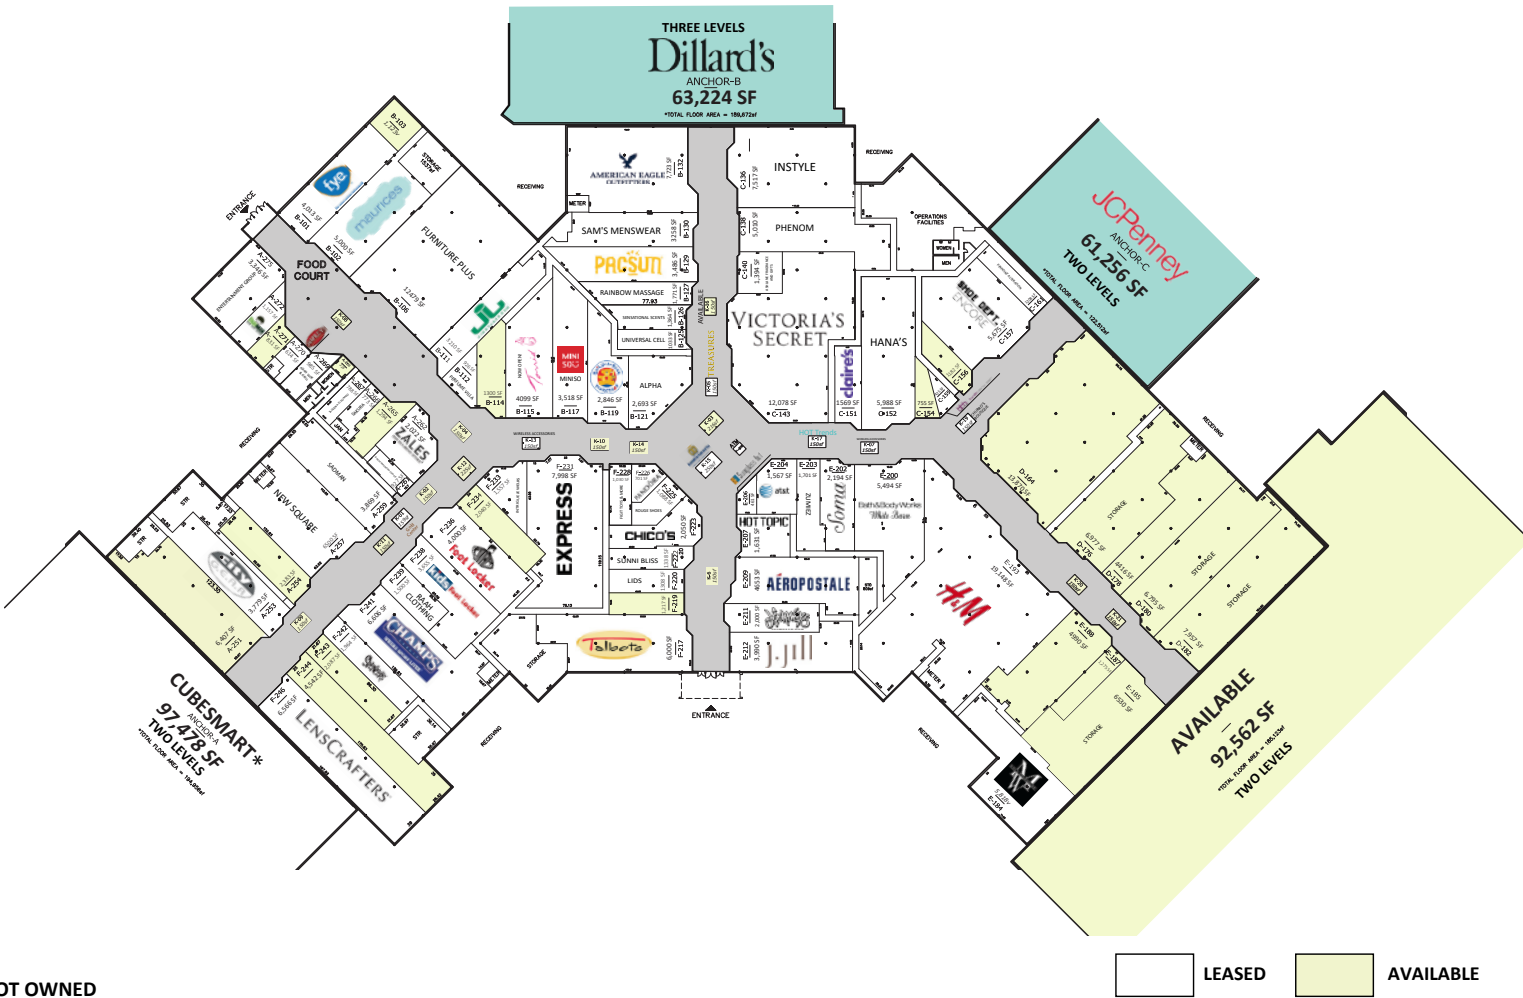

ACADIANA MALL

5725 Johnston St. Lafayette, LA 70503

LEASE PLAN

MASON
ASSET MANAGEMENT

T: 516 371.5858
E: leasing@masonam.com
150 Great Neck Road Suite 402
Great Neck, NY, 11021
www.masonam.com