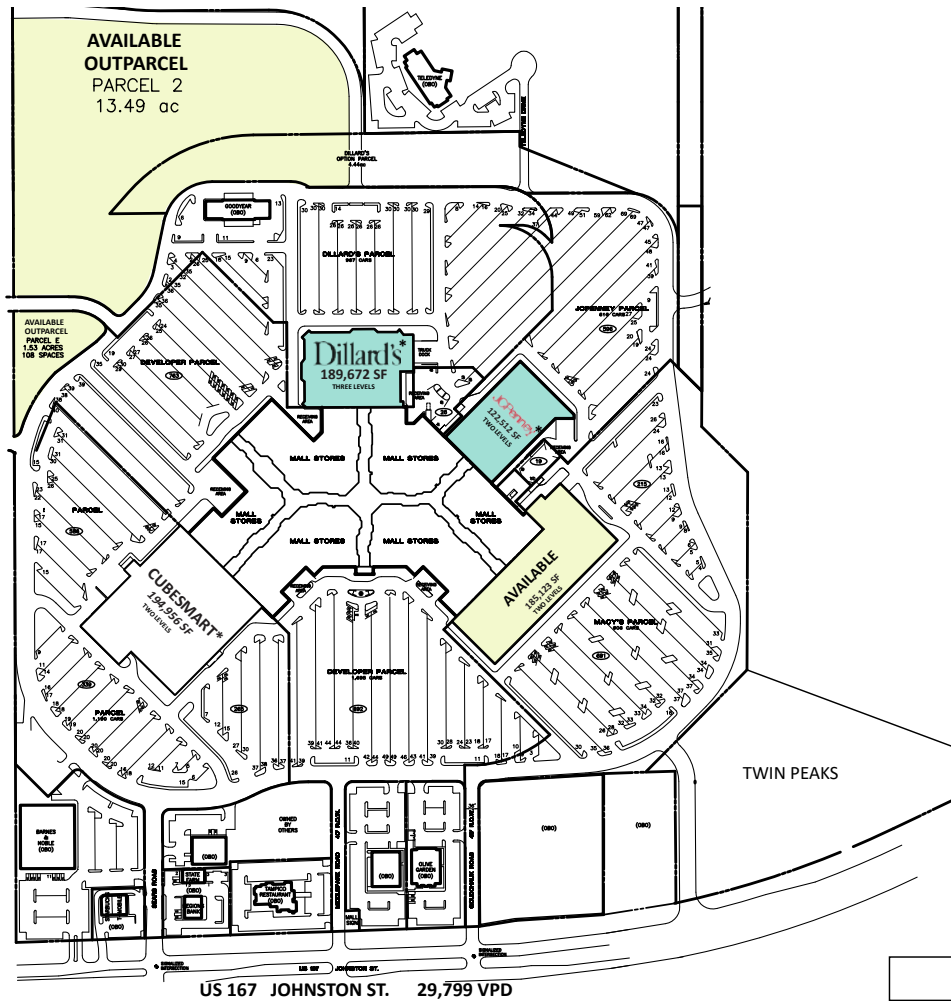

ACADIANA MALL

5725 Johnston St. Lafayette, LA 70503

SITE PLAN

*NOT OWNED

MASON
ASSET MANAGEMENT

T: 516 371.5858
E: leasing@masonam.com
150 Great Neck Road Suite 402
Great Neck, NY, 11021
www.masonam.com