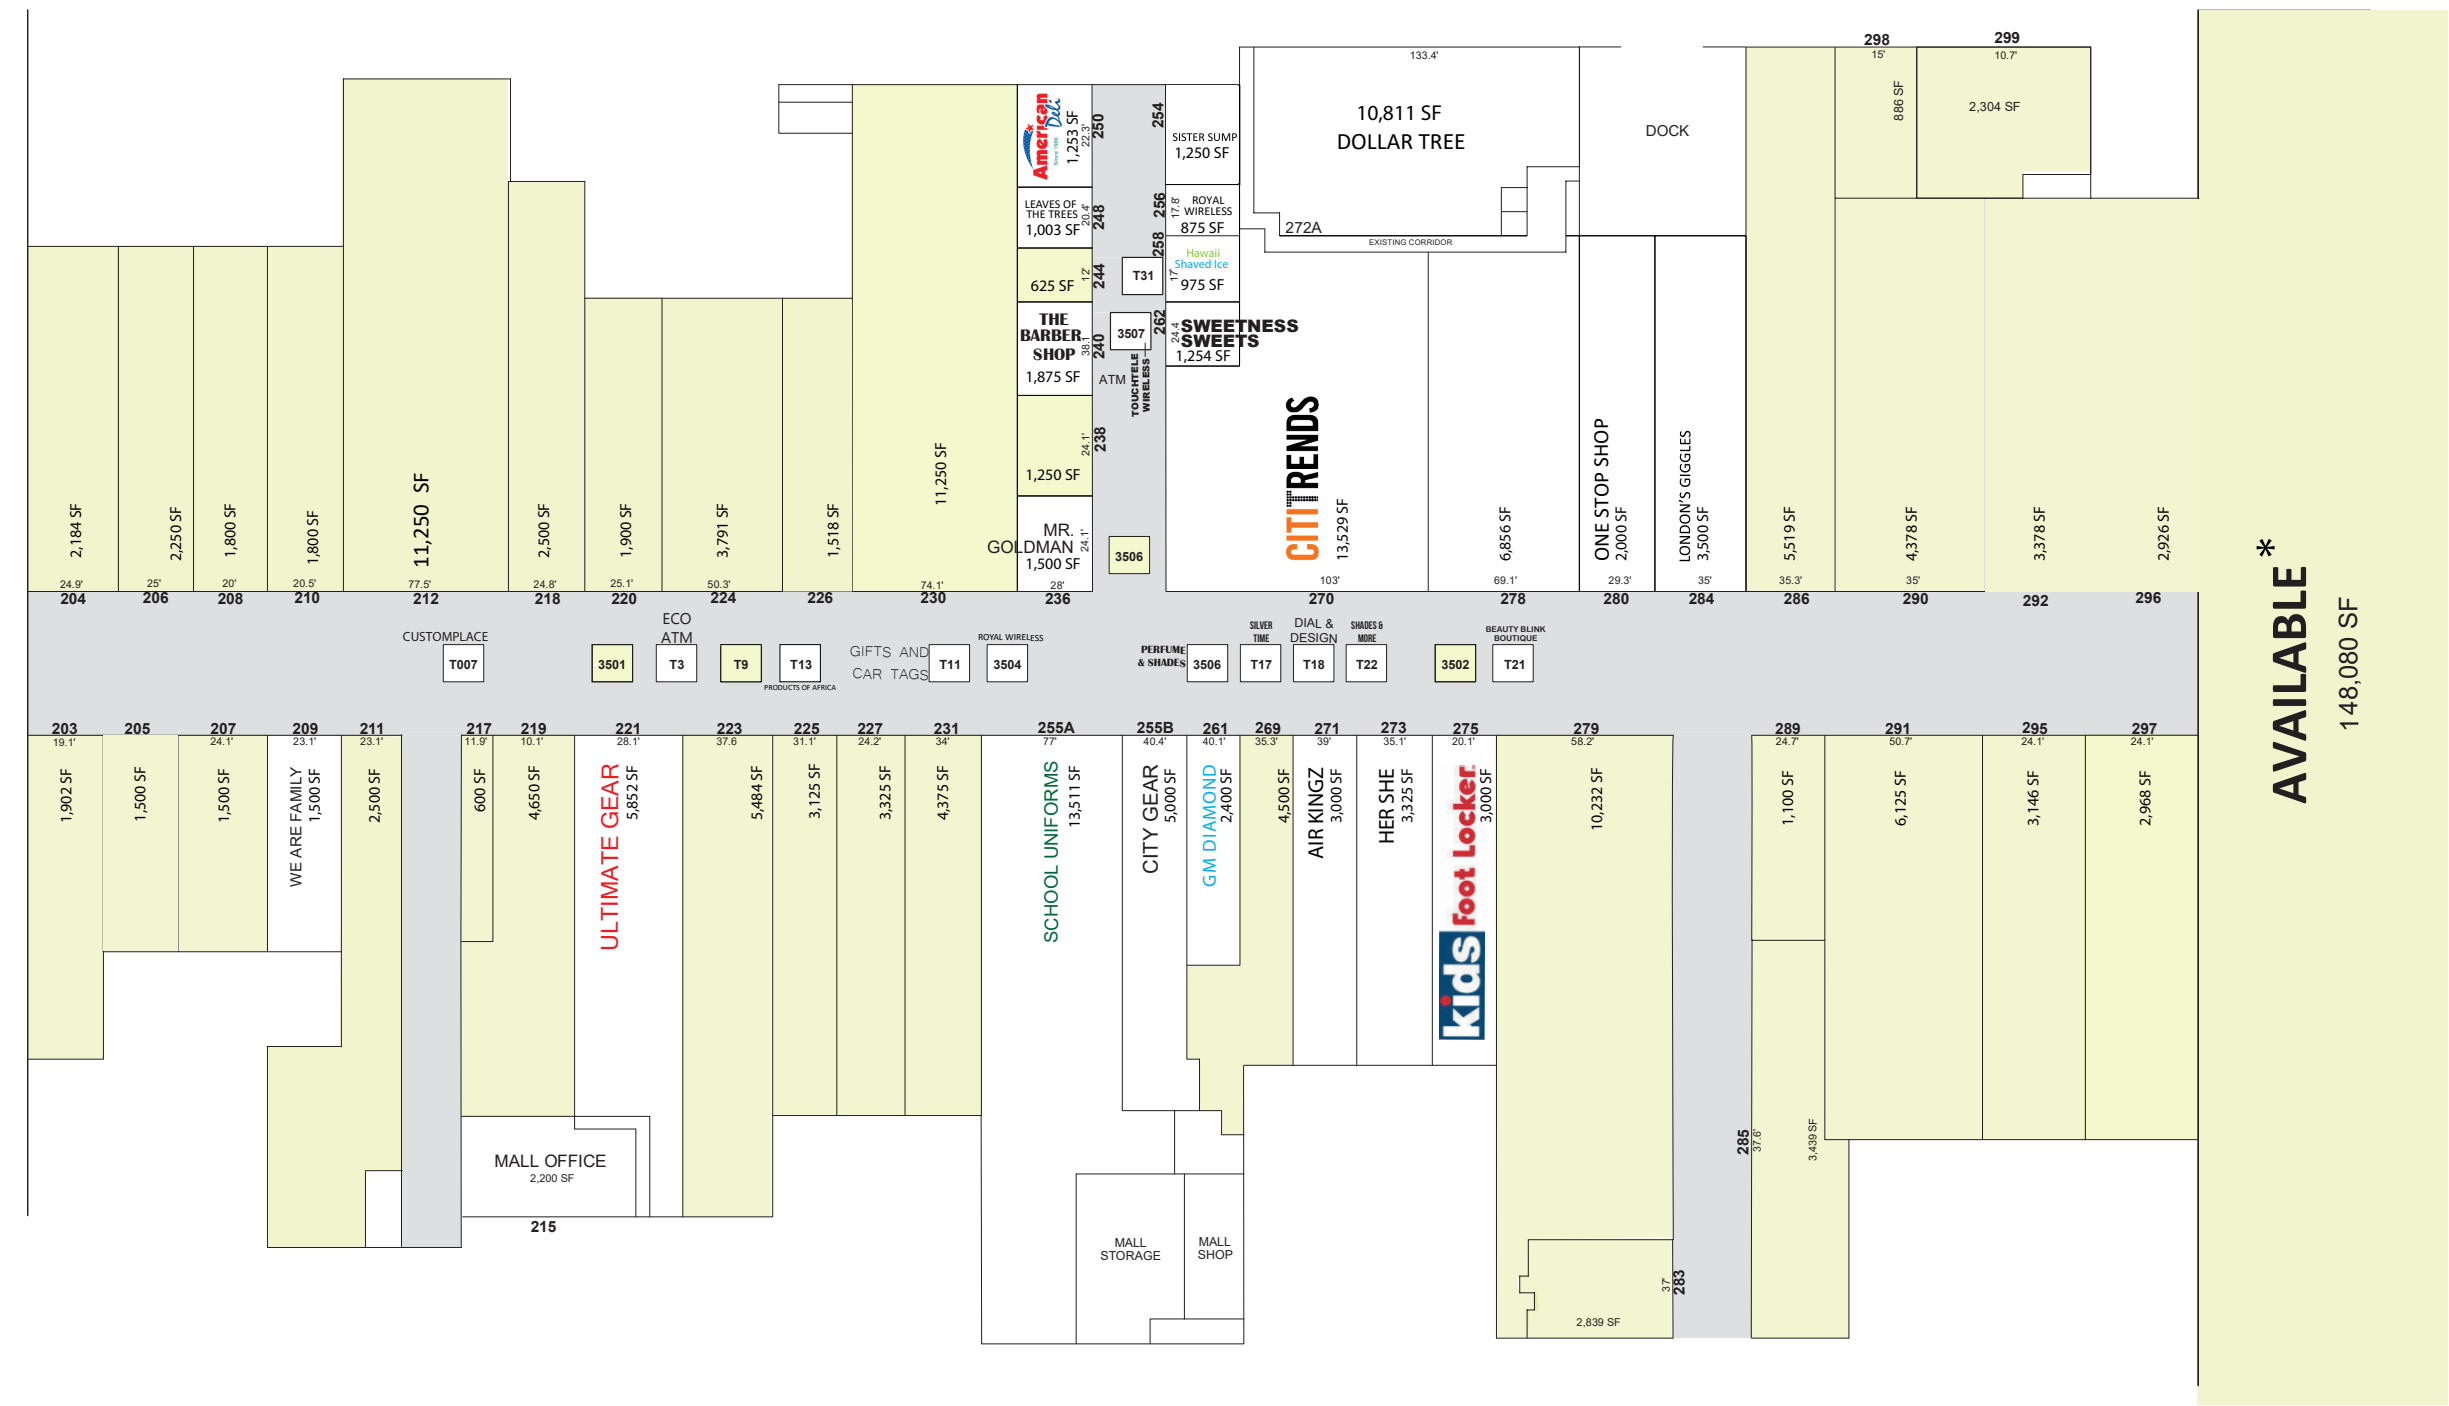

LEASING BY:

**SOUTHLAND MALL
MEMPHIS, TN**

1215 EAST SHELBY DR.

LEASE PLAN
LP

PUBLIC STORAGE*

163,623 SF

AVAILABLE*
148,080 SF

*NOT OWNED