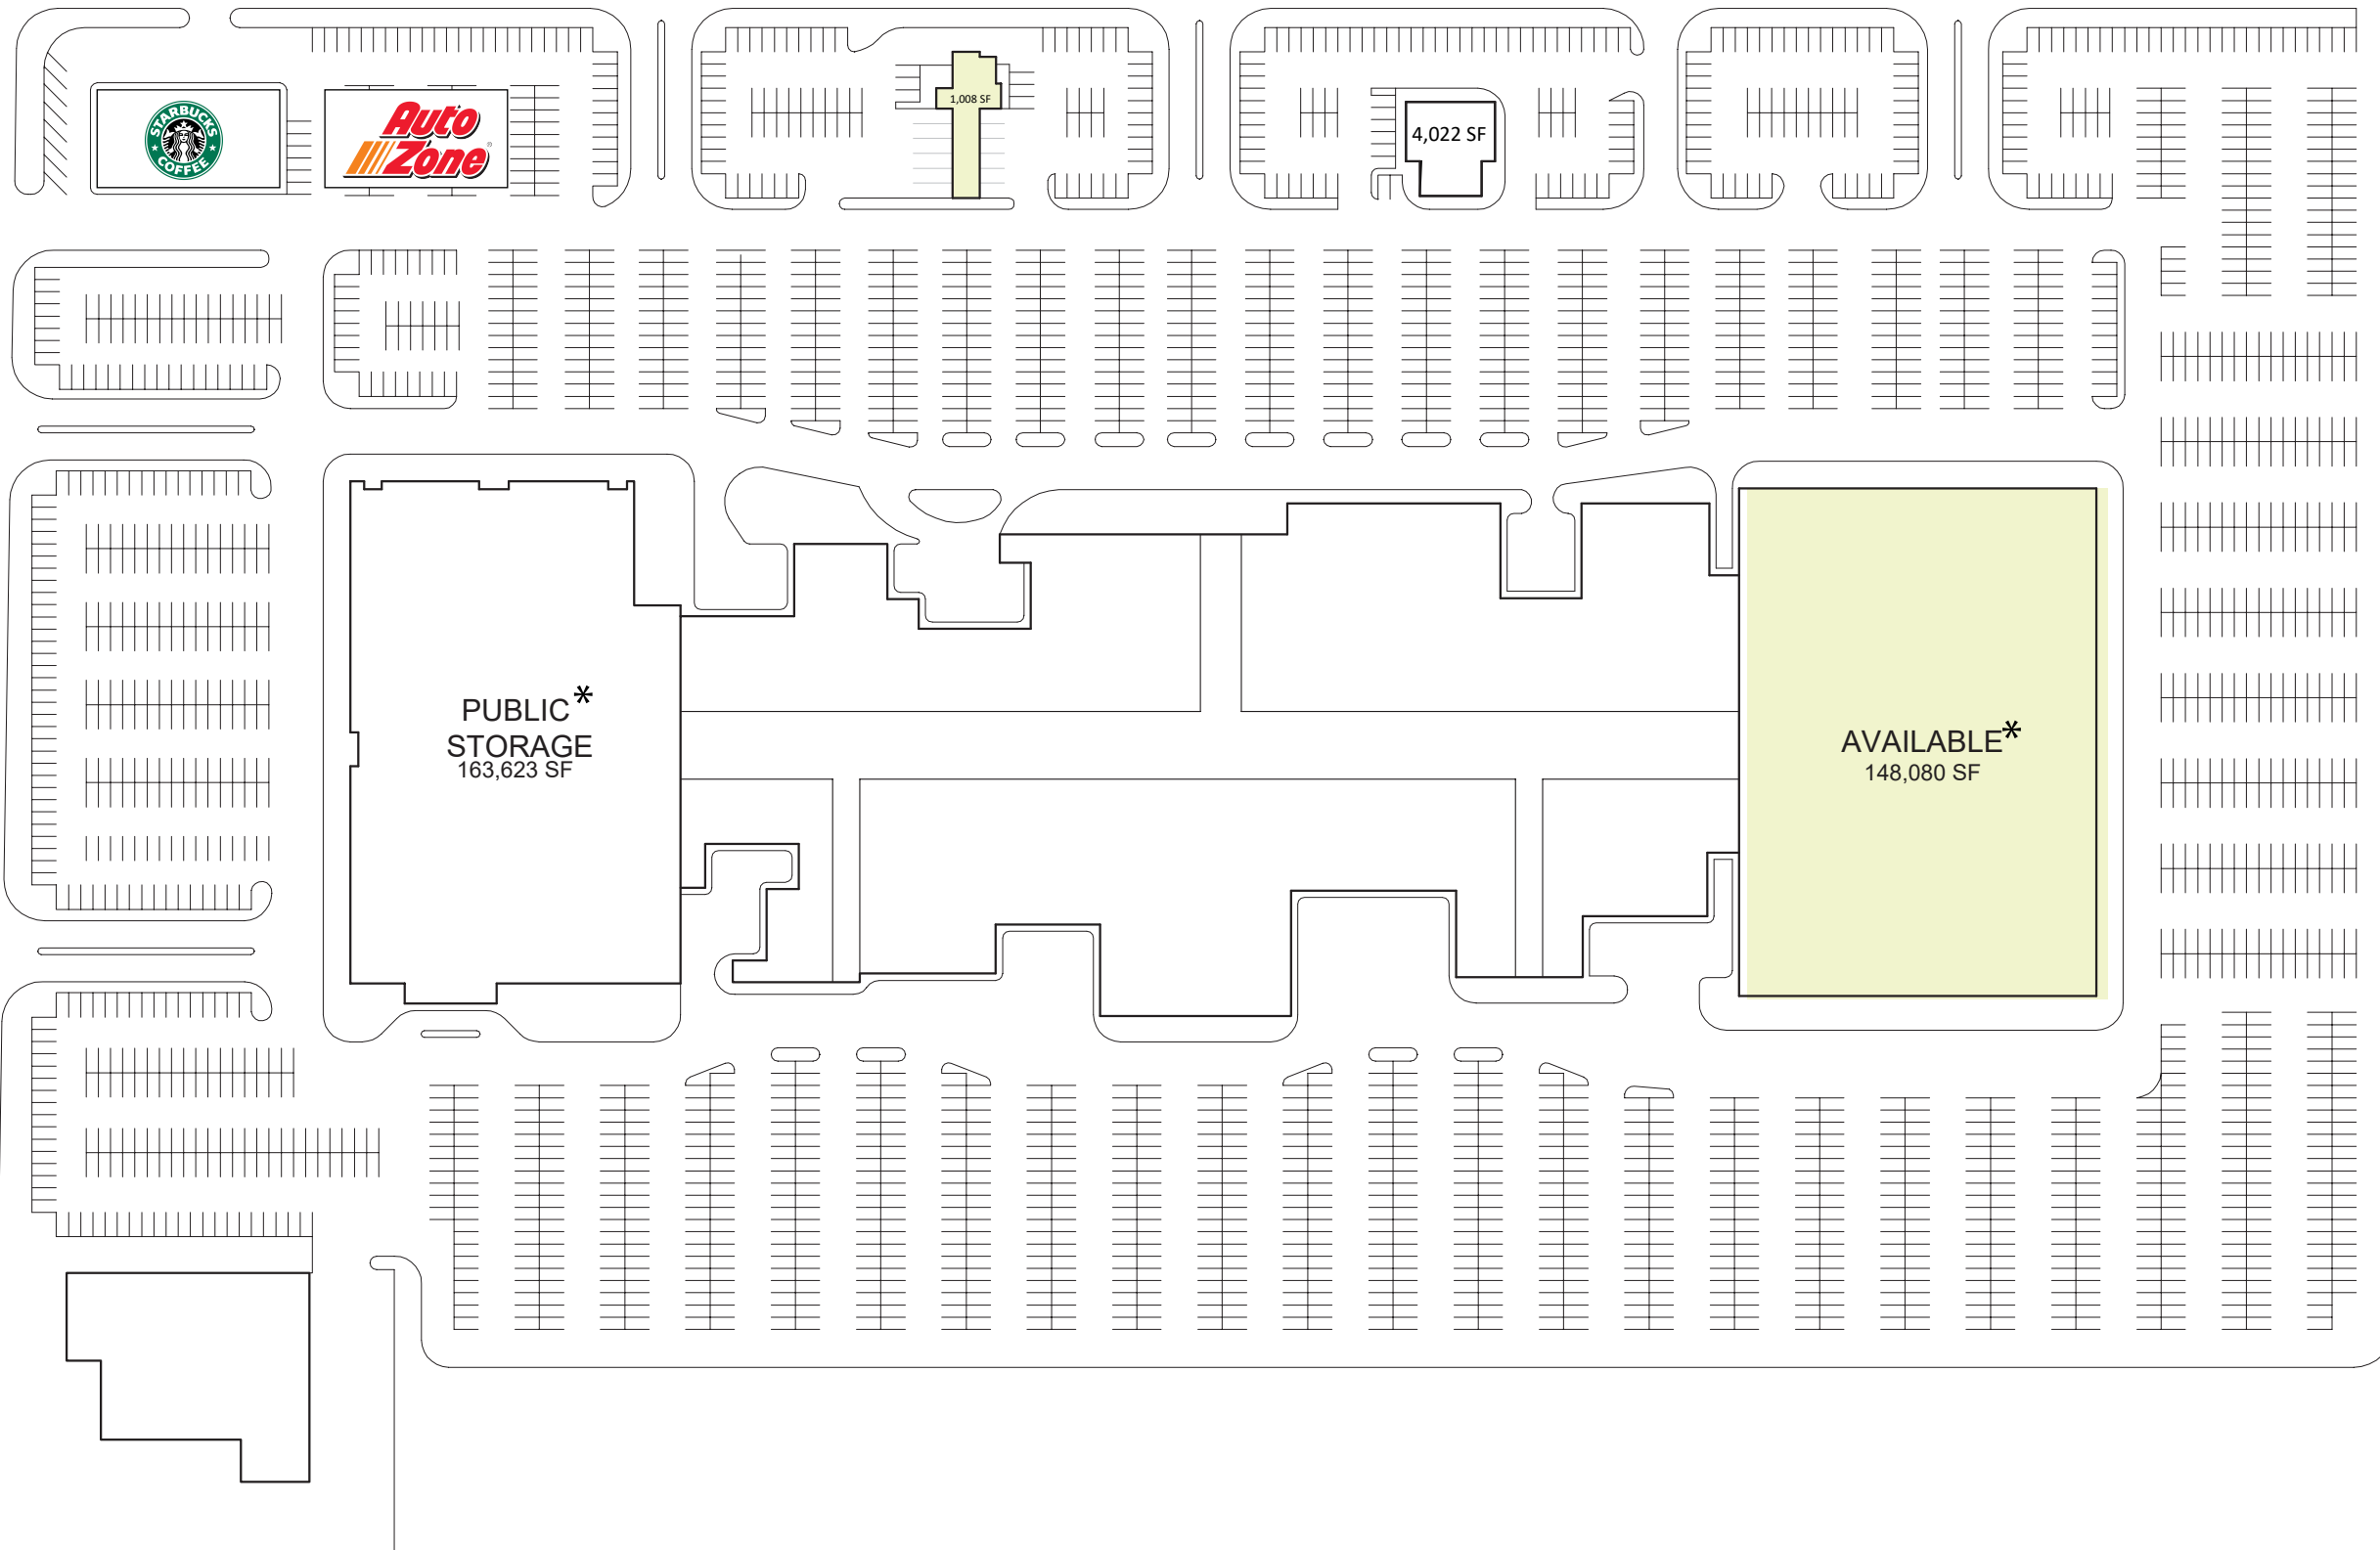

LEASING BY:

SOUTHLAND MALL  
MEMPHIS, TN

1215 EAST SHELBY DR.

SITE PLAN  
SP

SHELBY DRVE 25,214 VPD

ELVIS PRESLEY BLVD. 19,073 VPD

\*NOT OWNED

LEASED