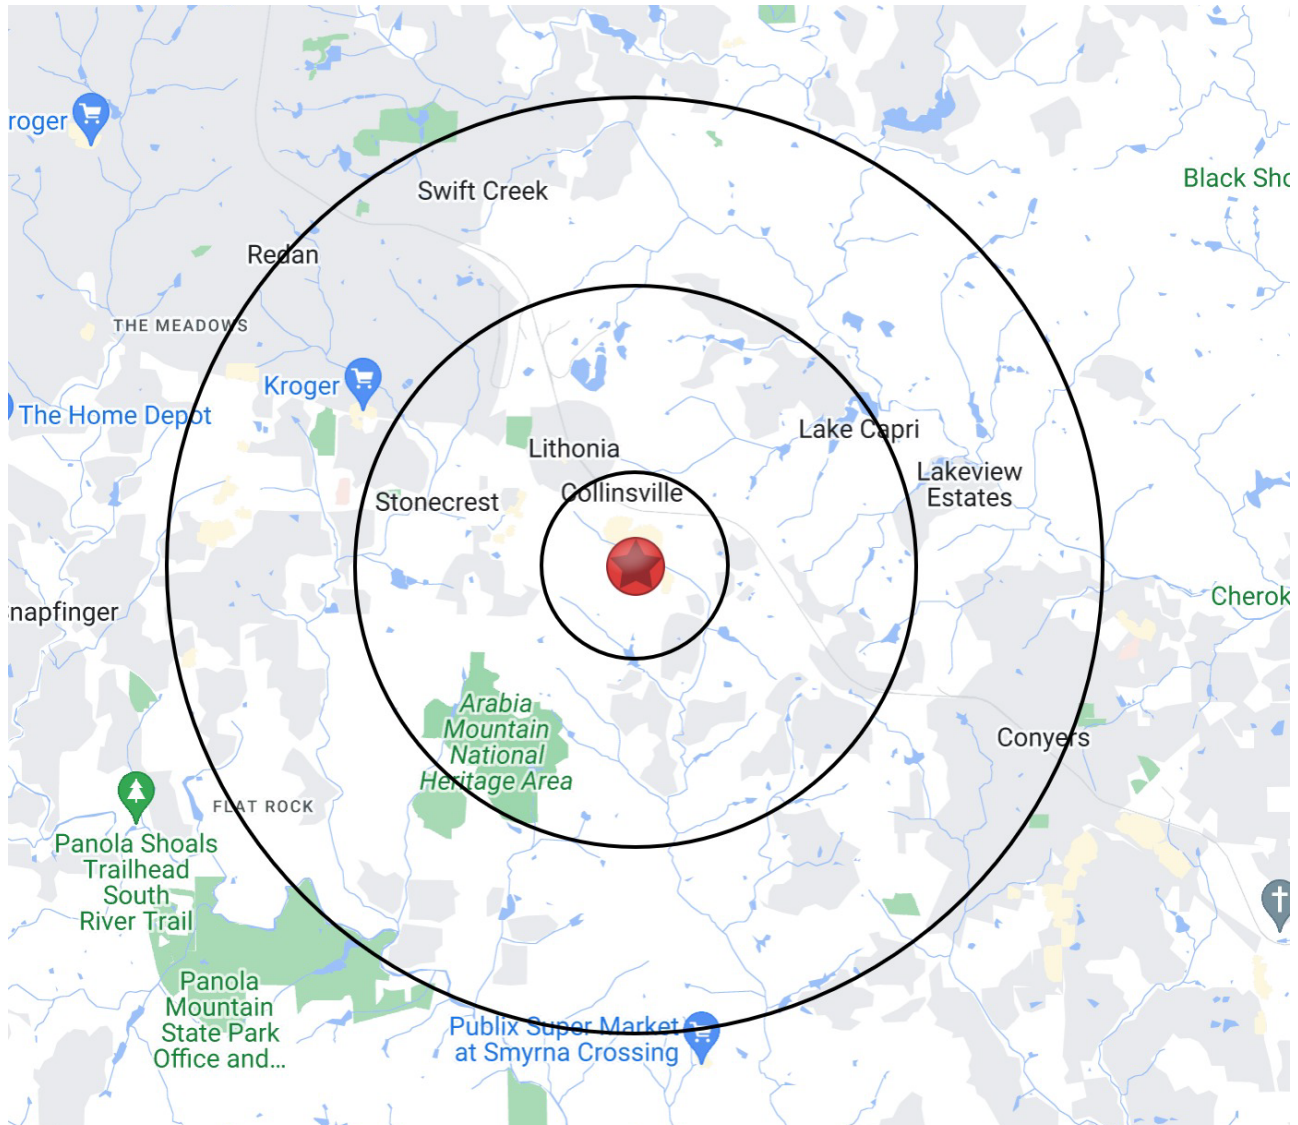

STONECREST MARKETPLACE

8100 Mall Parkway Lithonia, GA 30038

RADIUS MAP

MASON
ASSET MANAGEMENT

T: 516 371.5858
E: leasing@masonam.com
150 Great Neck Road Suite 402
Great Neck, NY, 11021
www.masonam.com