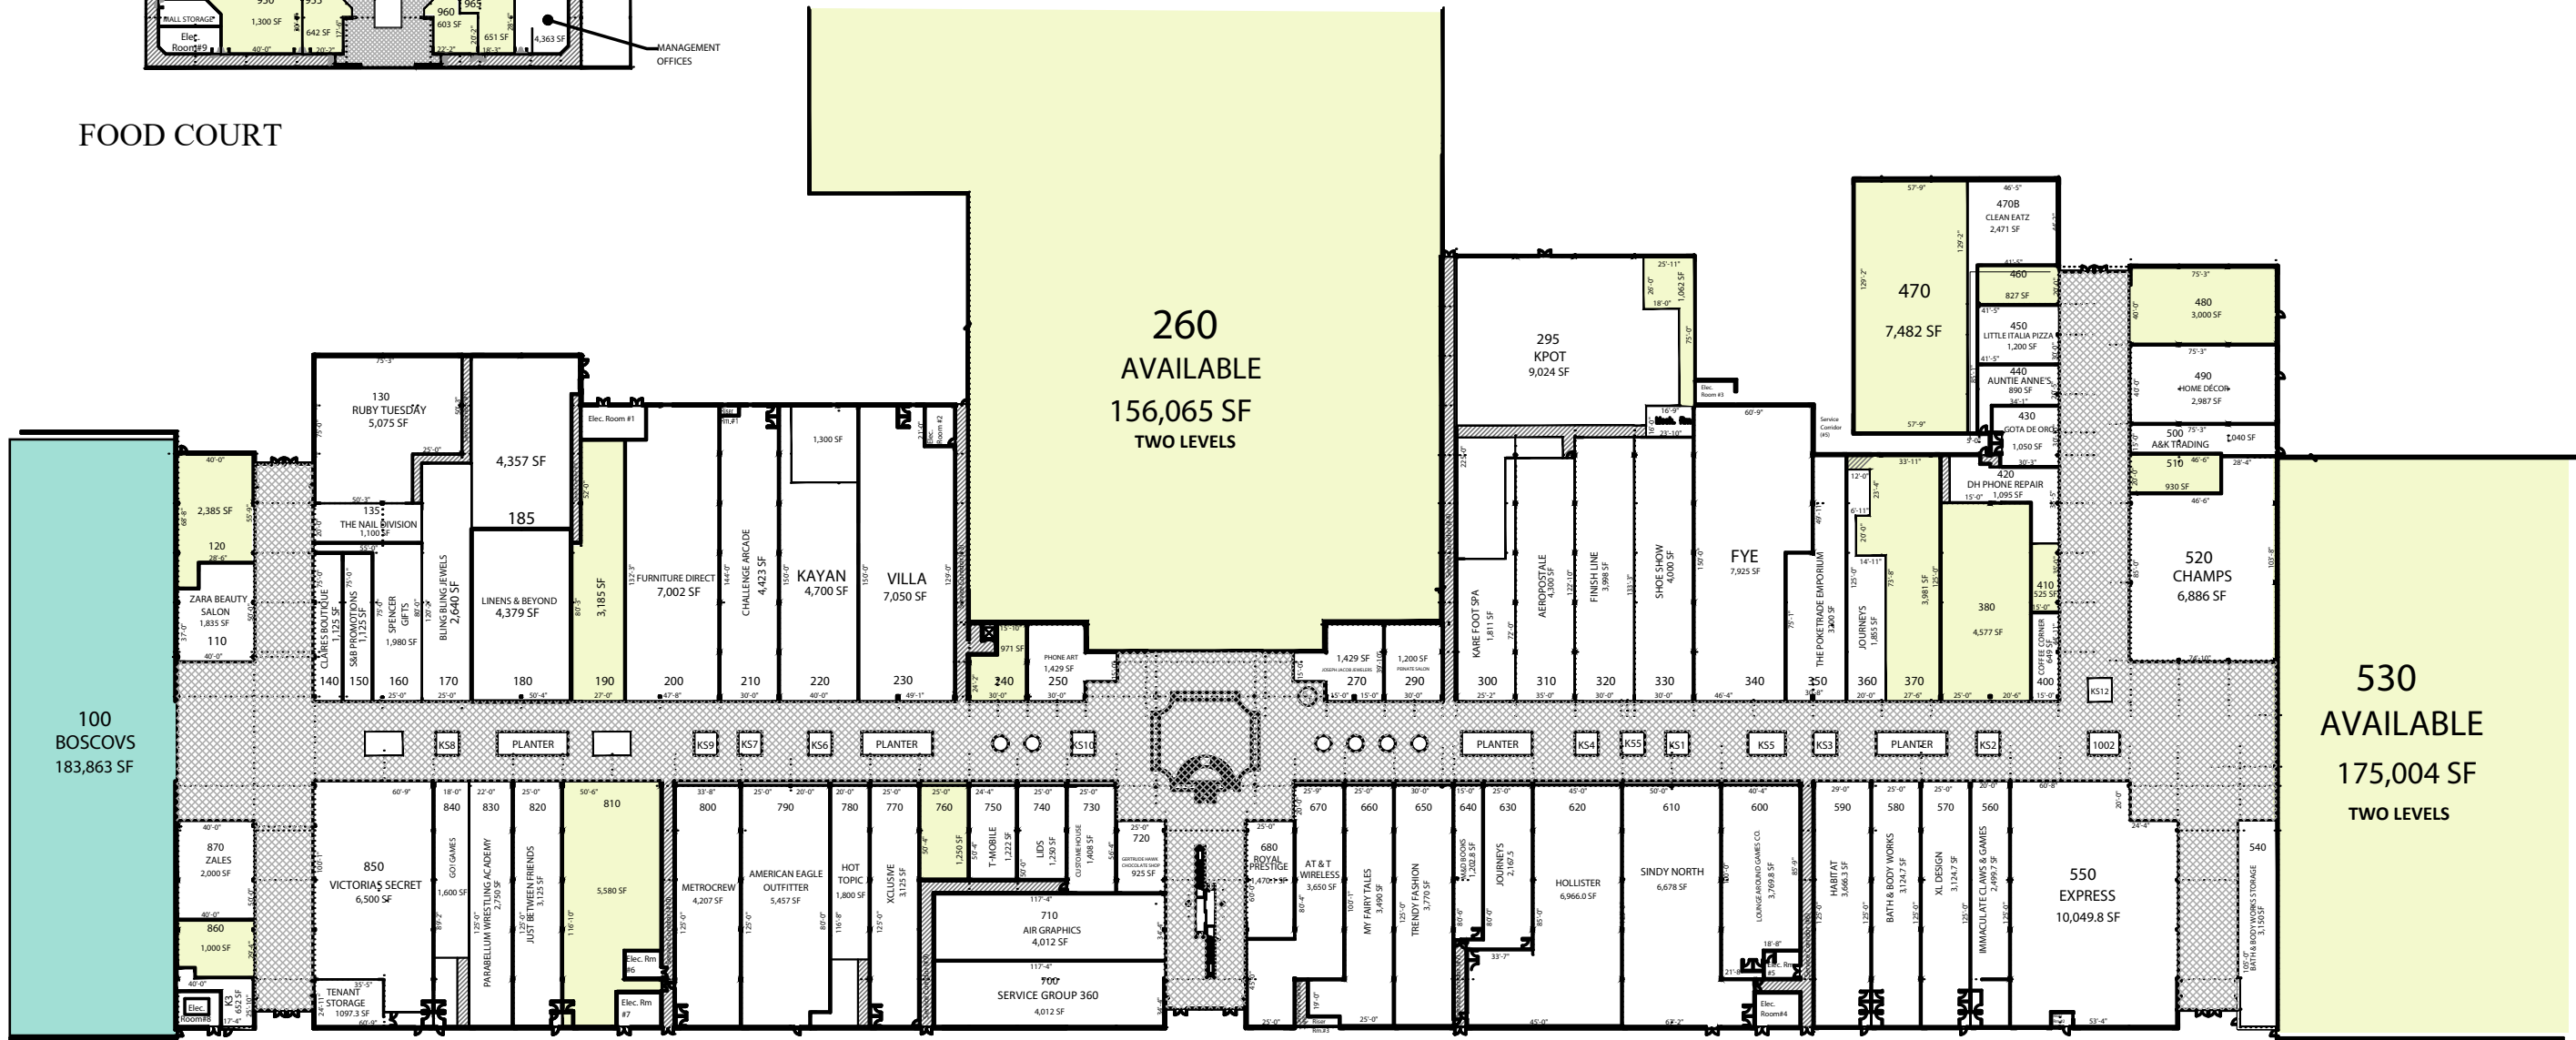

LEASING BY:

BERKSHIRE MALL
WYOMISSING, PA

1665 STATE HILL RD.

LEASE PLAN
LP