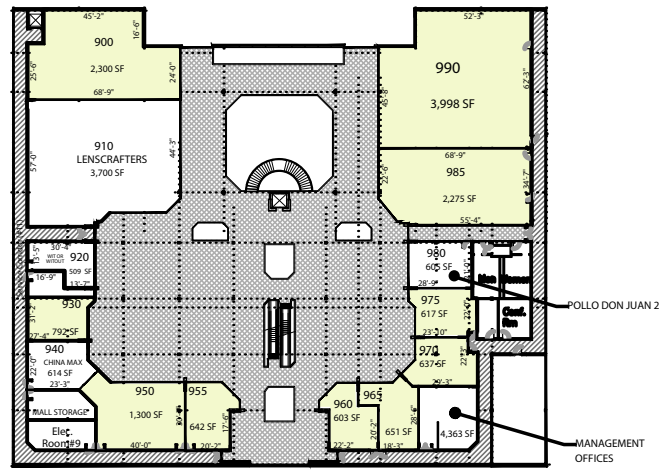

LEASING BY:

BERKSHIRE MALL
WYOMISSING, PA

1665 STATE HILL RD.

LEASE PLAN
LP