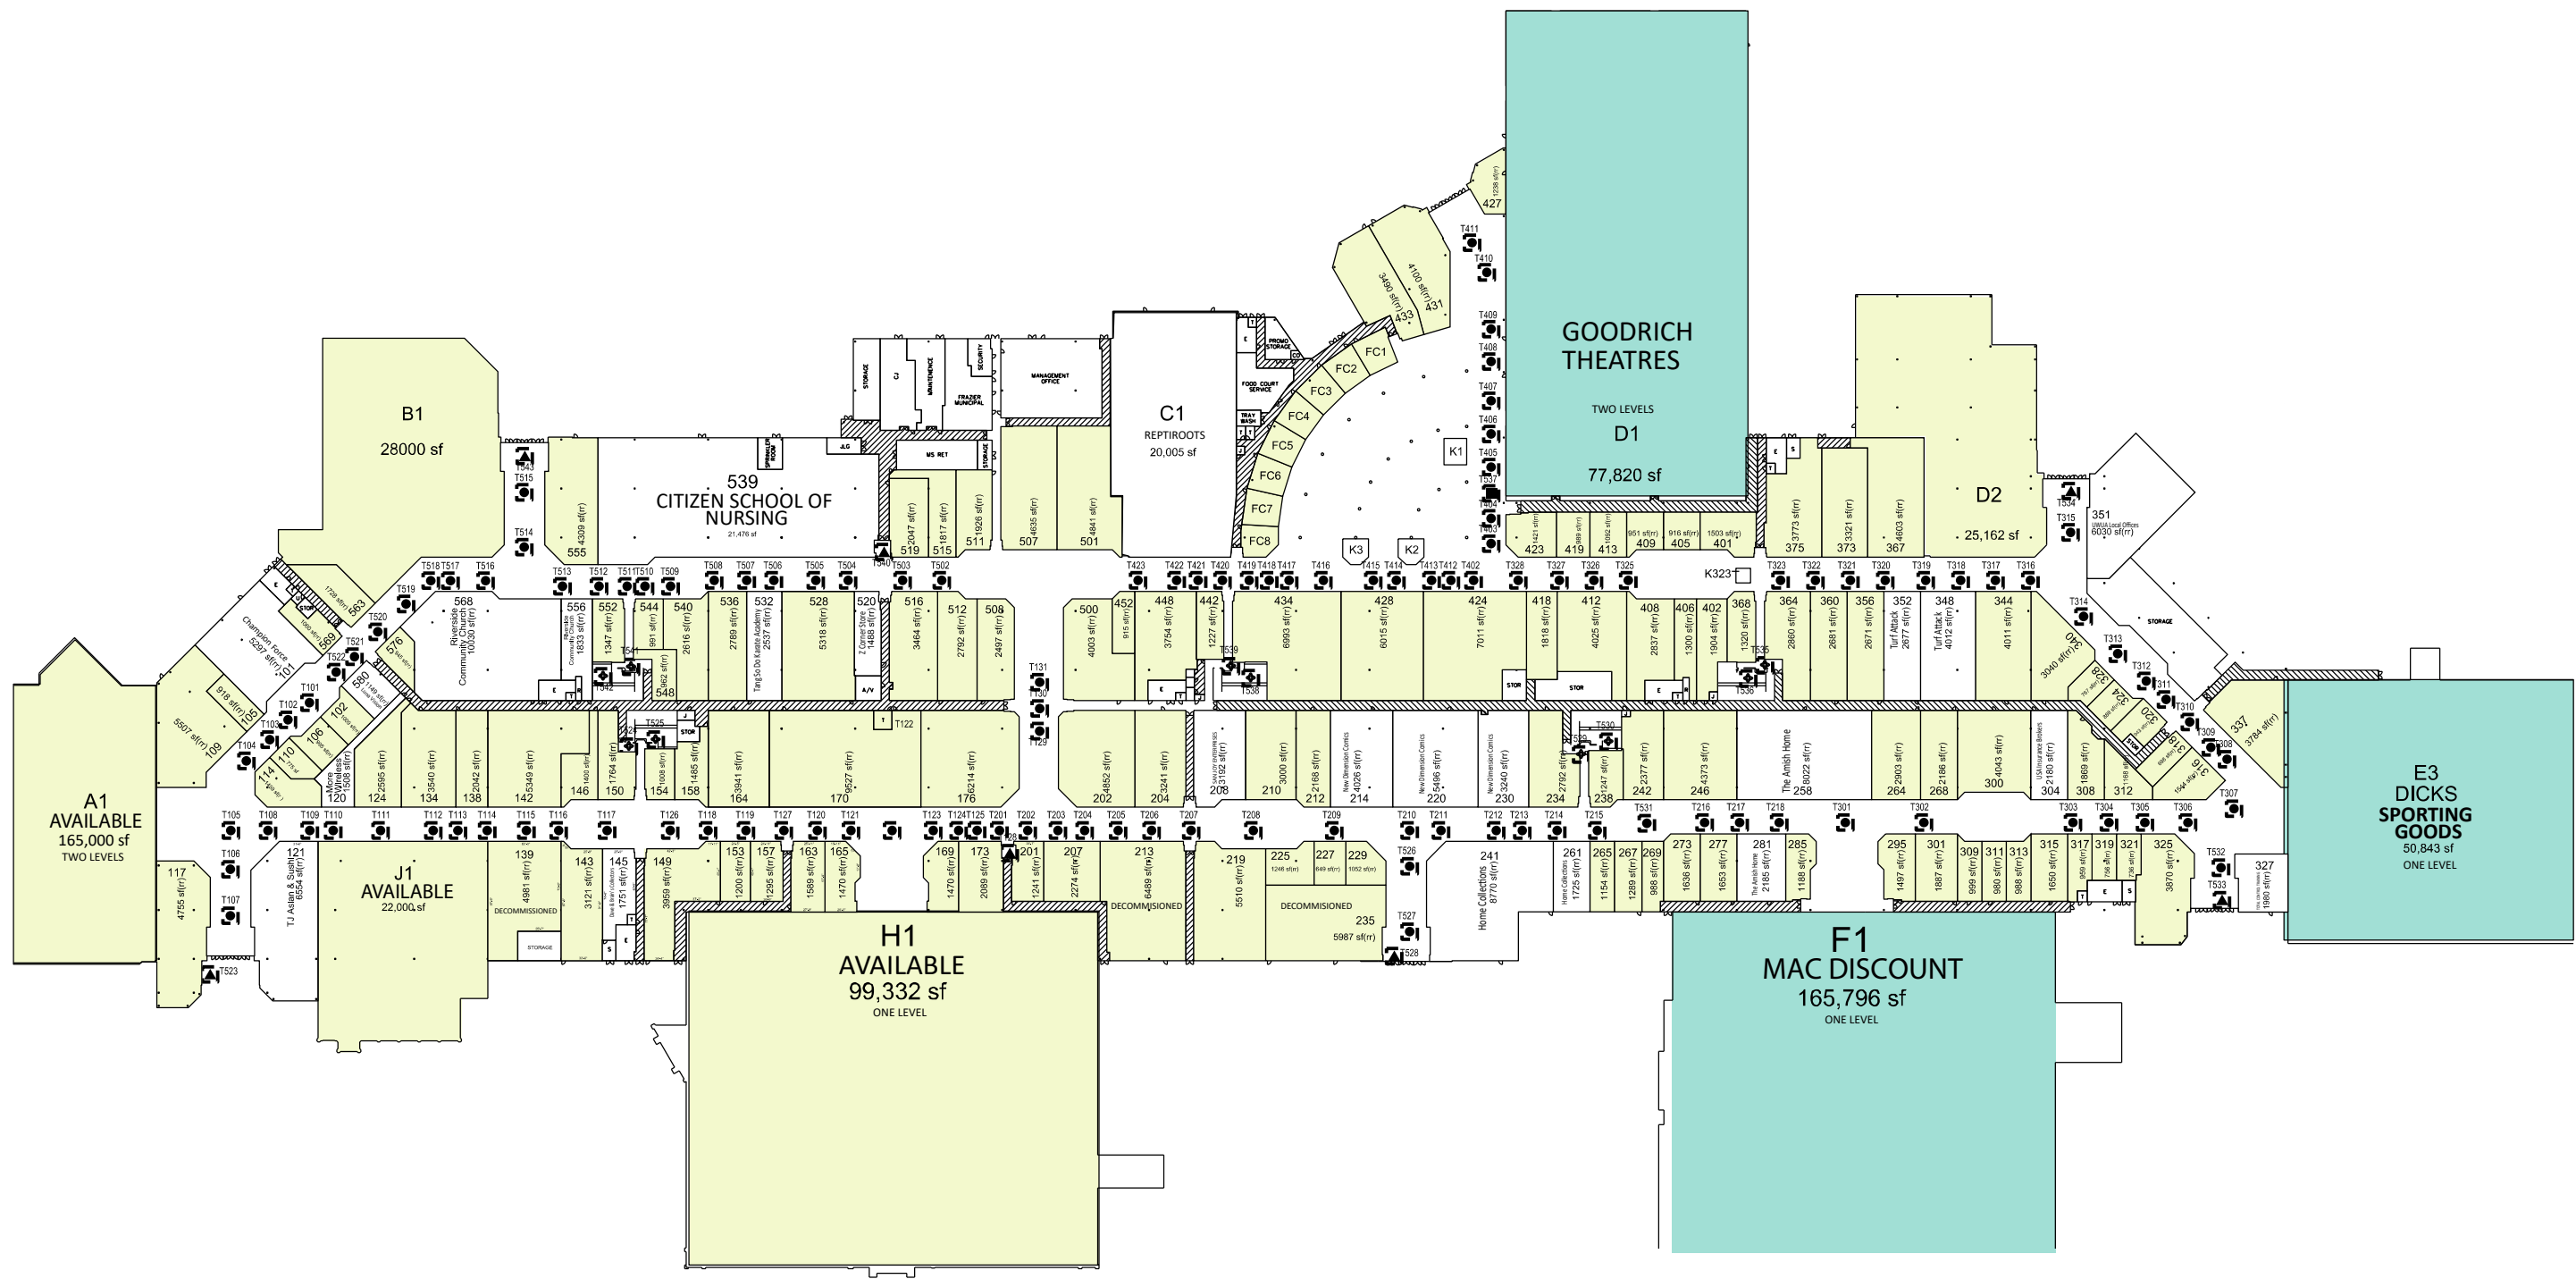

LEASING BY:

**GALLERIA AT PITTSBURGH MILLS  
TARENTUM, PA**

590 PITTSBURGH MILLS CIRCLE

LEASE PLAN  
**LP**

LEASED
  AVAILABLE

\*NOT OWNED