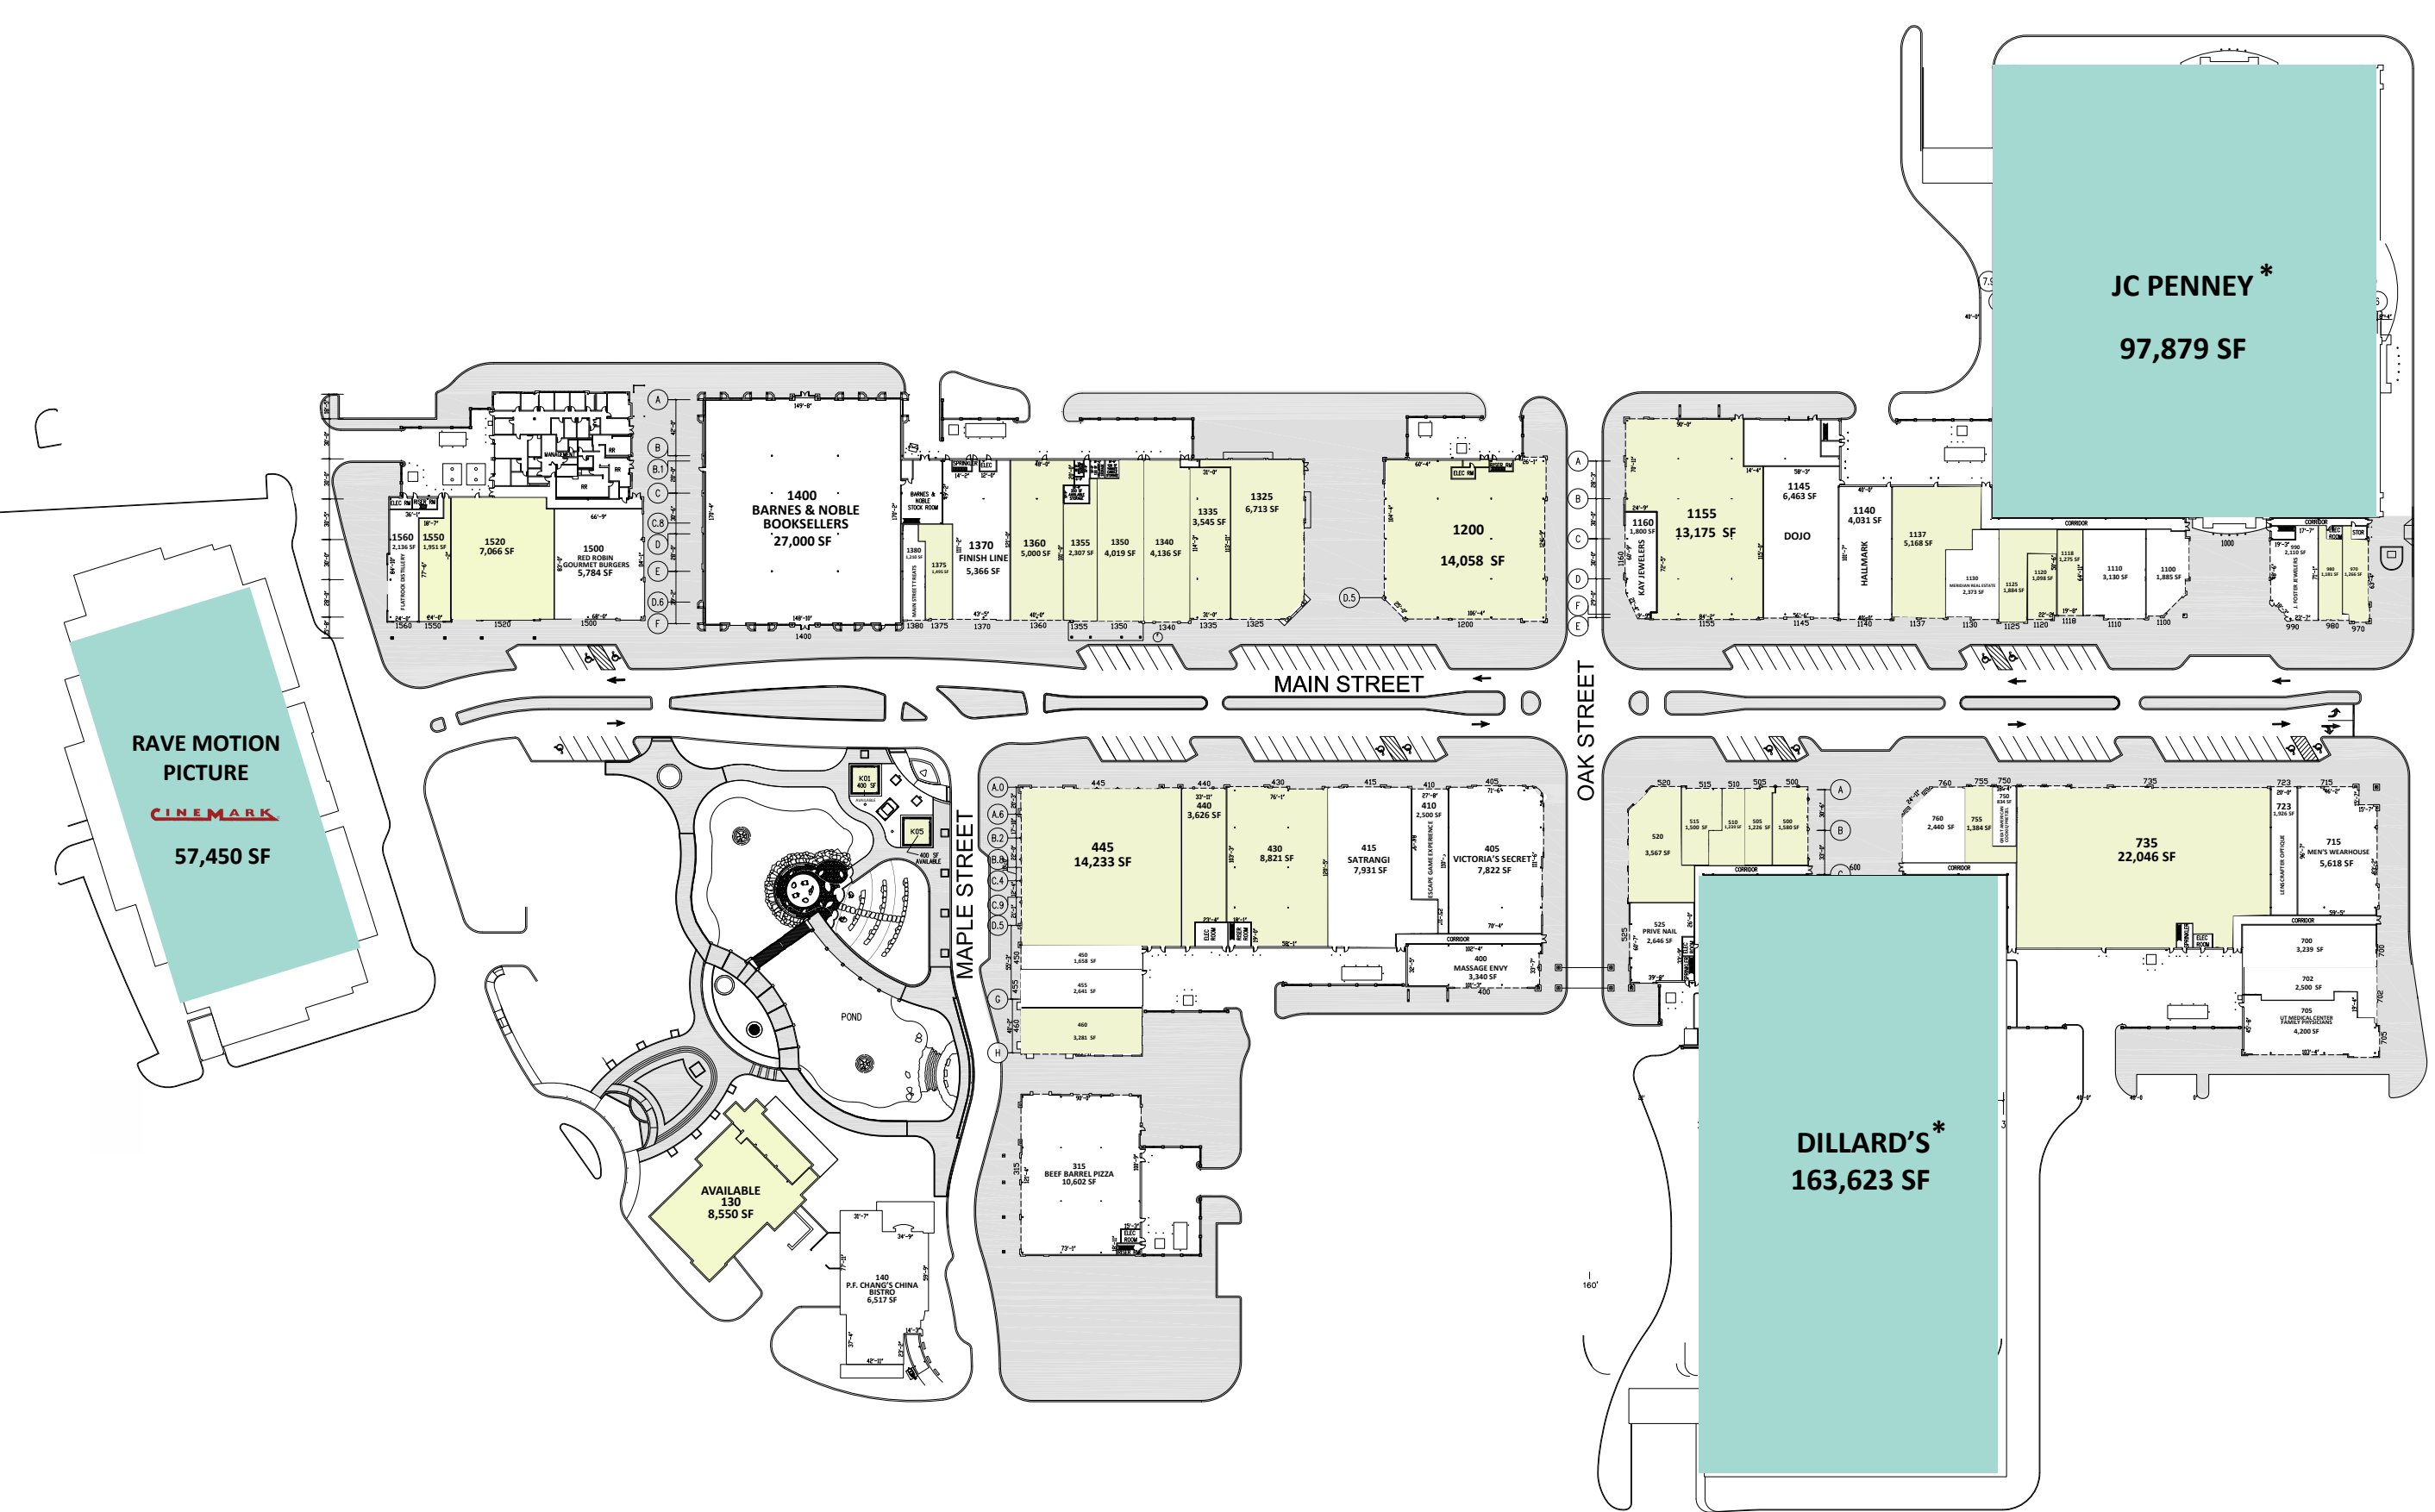

**SHOPS AT FALLEN TIMBERS
MAUMEE, OH**

3100 MAIN ST.

LEASE PLAN
LP

RUSSEL RD. 3,344 VPD

LEASED
 AVAILABLE

*NOT OWNED