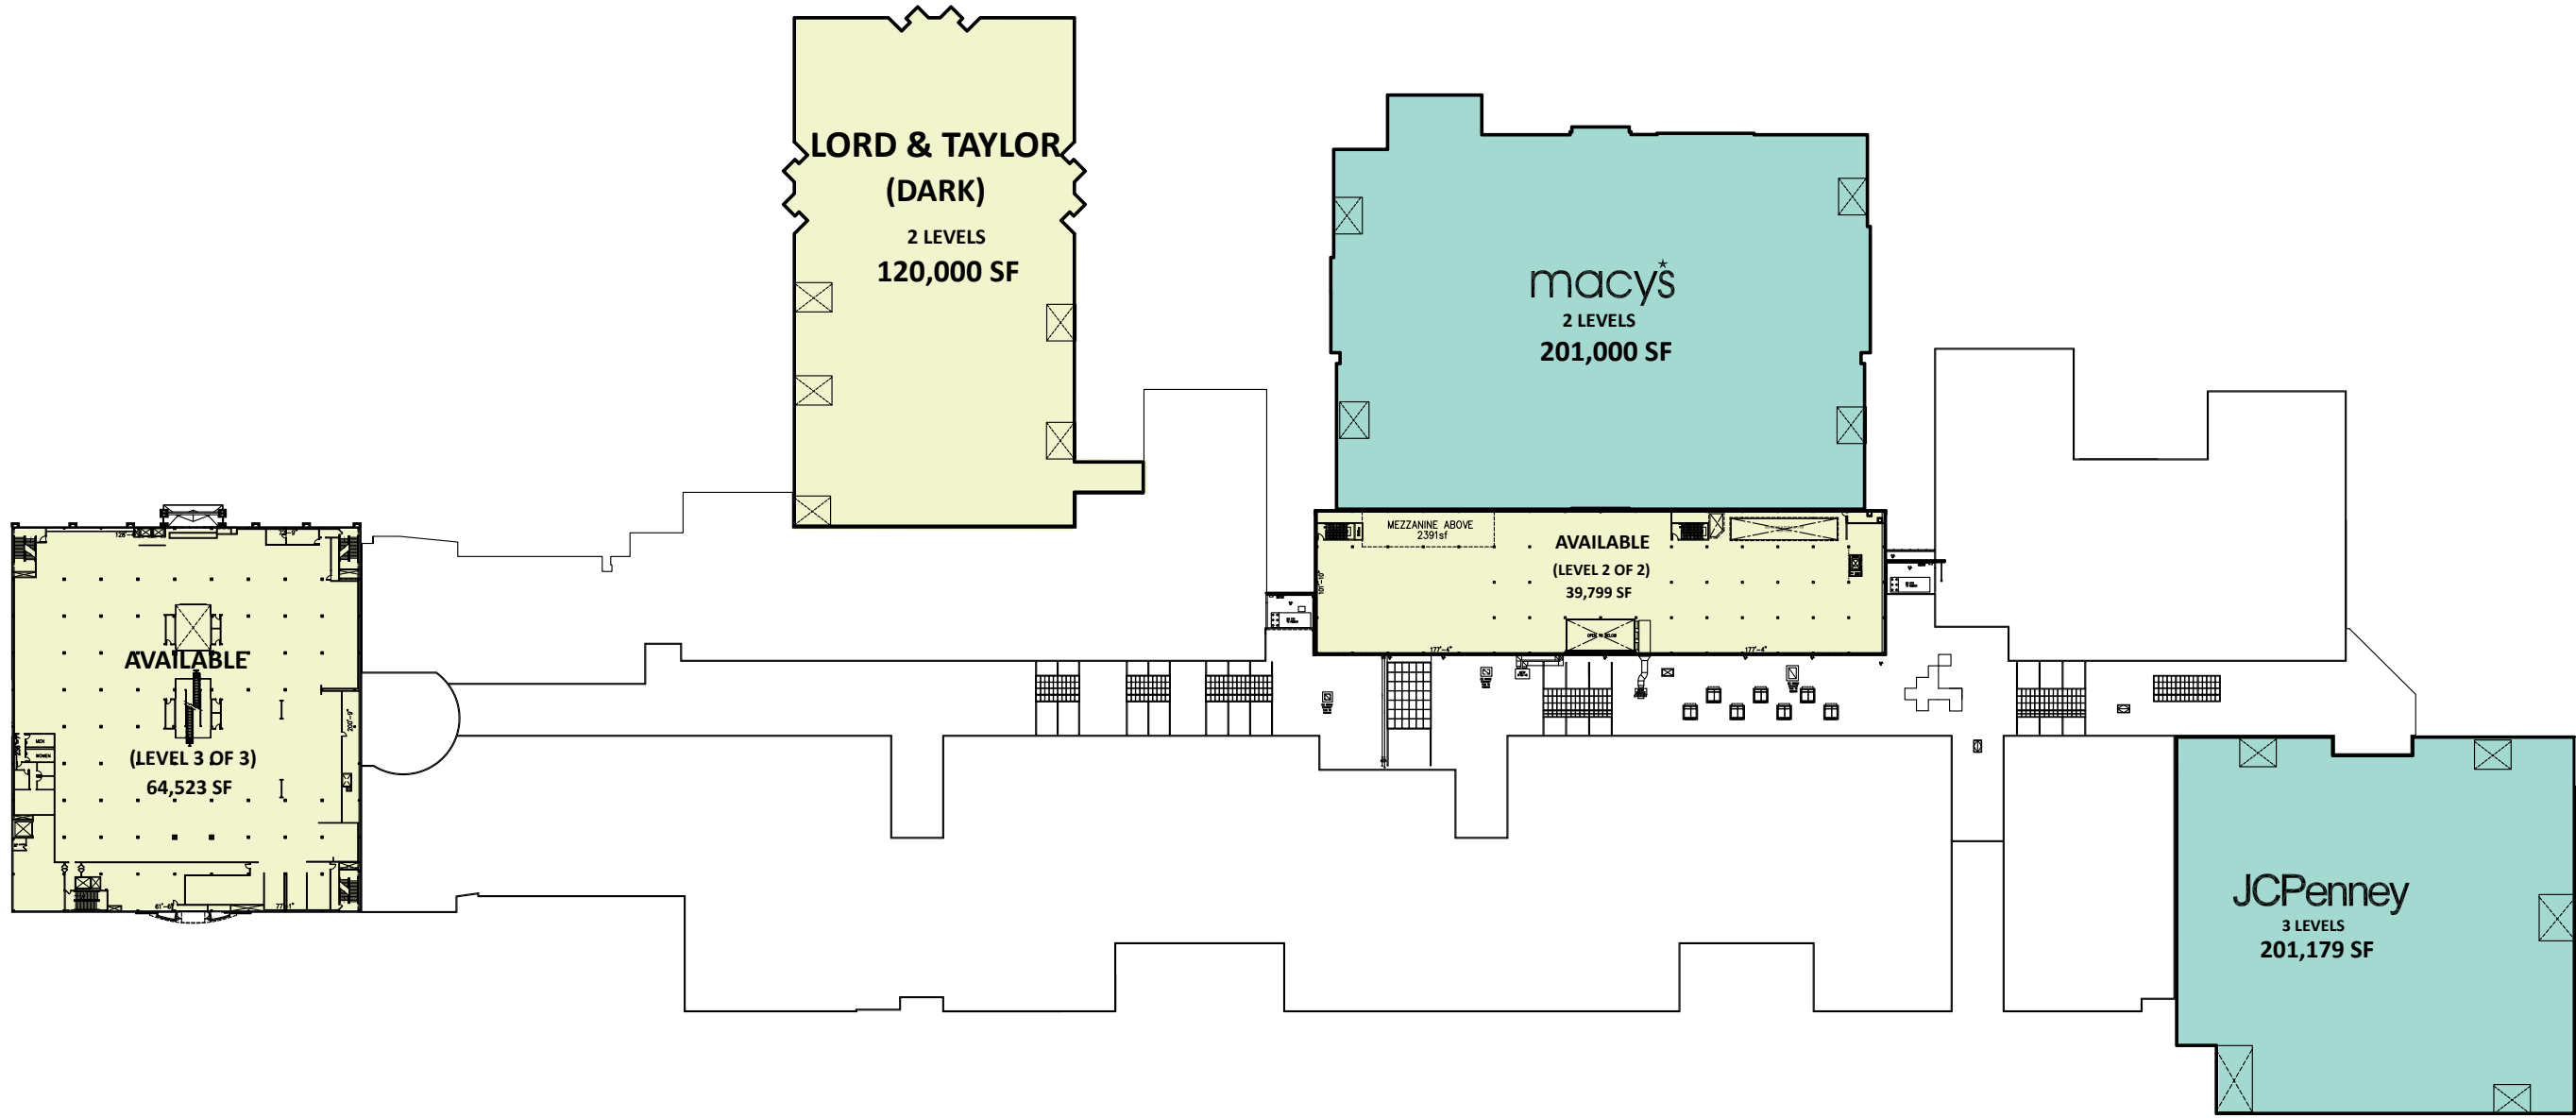

FIRST FLOOR

FOOD COURT LEGEND

FC1	786f	SARKU JAPAN
FC2	598f	SUBWAY
FC3	656f	CHINA WOK
FC4	658f	CHARLEY'S PHILLY STEAKS
FC5	720f	LASAKA NOODLE HOUSE
FC6	727f	TACO BELL
FC7	967f	CHECKERS - CRAZY GOOD FOOD
FC8	559f	SBARRO THE ORIGINAL NEW YORK PIZZA
FC9	664f	SHAWARMA & GRIEL HALAL
FC10	814f	

LEASED
 AVAILABLE

*NOT OWNED

LEASING BY:

SOUTH SHORE MALL
 BAYSHORE, NY

1701 SUNRISE HWY

LEASE PLAN
LP1

SECOND FLOOR

*NOT OWNED

LEASED

 AVAILABLE

LEASING BY:

SOUTH SHORE MALL
BAYSHORE, NY

1701 SUNRISE HWY

LEASE PLAN
LP2