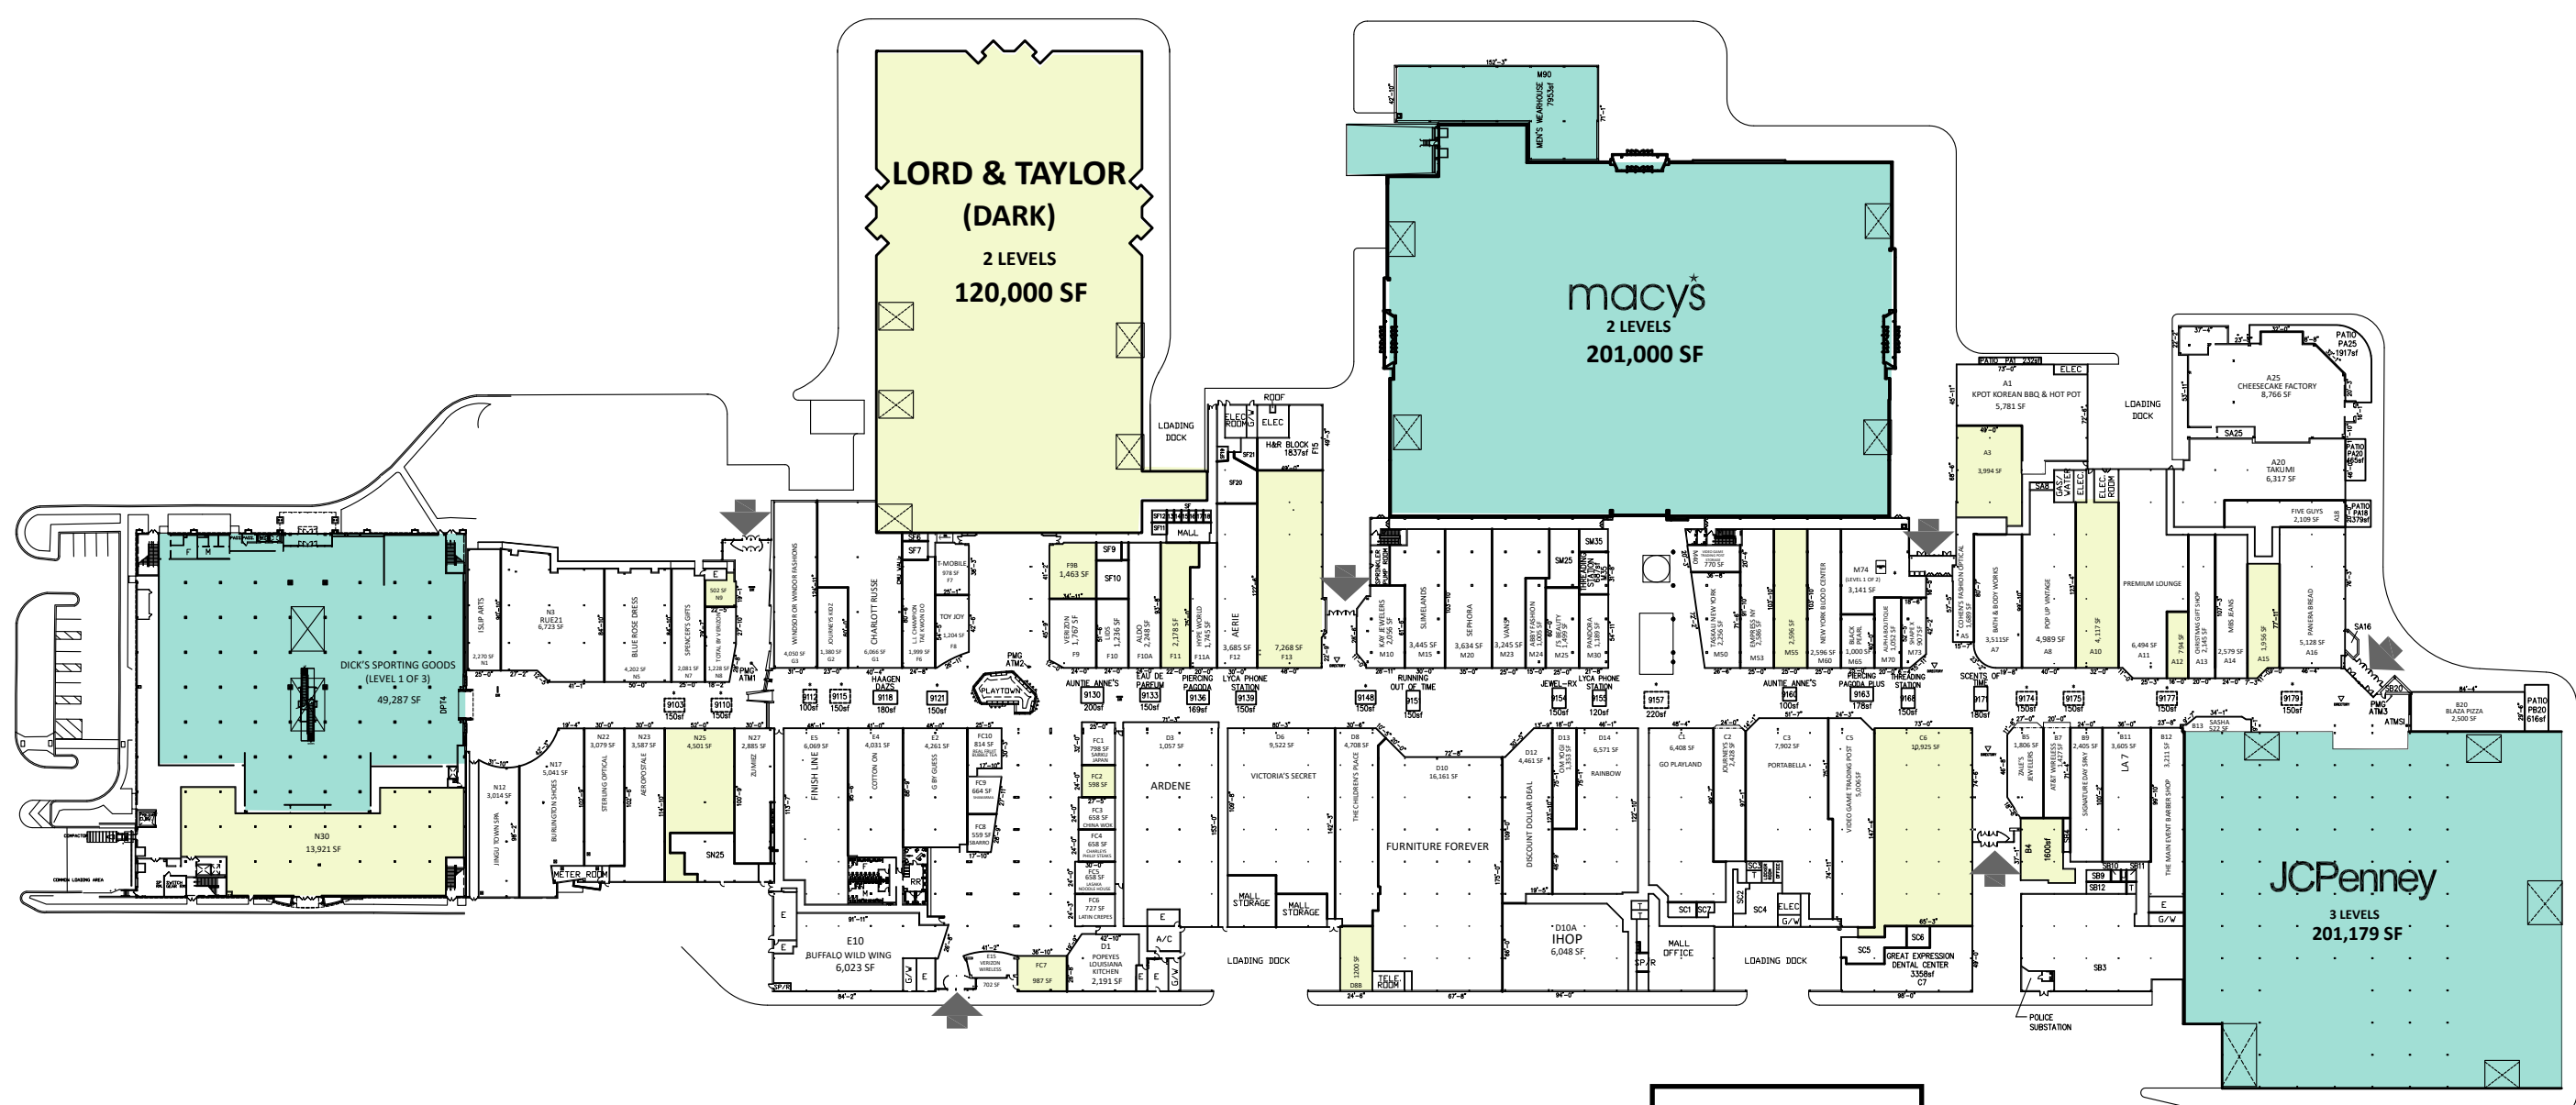

FIRST FLOOR

FOOD COURT LEGEND

FC1	786f	SARKU JAPAN
FC2	598f	SUBWAY
FC3	656f	CHINA WOK
FC4	658f	CHARLEY'S PHILLY STEAKS
FC5	720f	LASAKA NOODLE HOUSE
FC6	727f	TACO BELL
FC7	967f	CHECKERS - CRAZY GOOD FOOD
FC8	559f	SBARRO THE ORIGINAL NEW YORK PIZZA
FC9	664f	SHAWARMA & GRIEL HALAL
FC10	814f	

LEASED
 AVAILABLE

*NOT OWNED

LEASING BY:

SOUTH SHORE MALL
 BAYSHORE, NY

1701 SUNRISE HWY

LEASE PLAN
LP1

SECOND FLOOR

*NOT OWNED

LEASED

 AVAILABLE

LEASING BY:

SOUTH SHORE MALL
BAYSHORE, NY

1701 SUNRISE HWY

LEASE PLAN
LP2