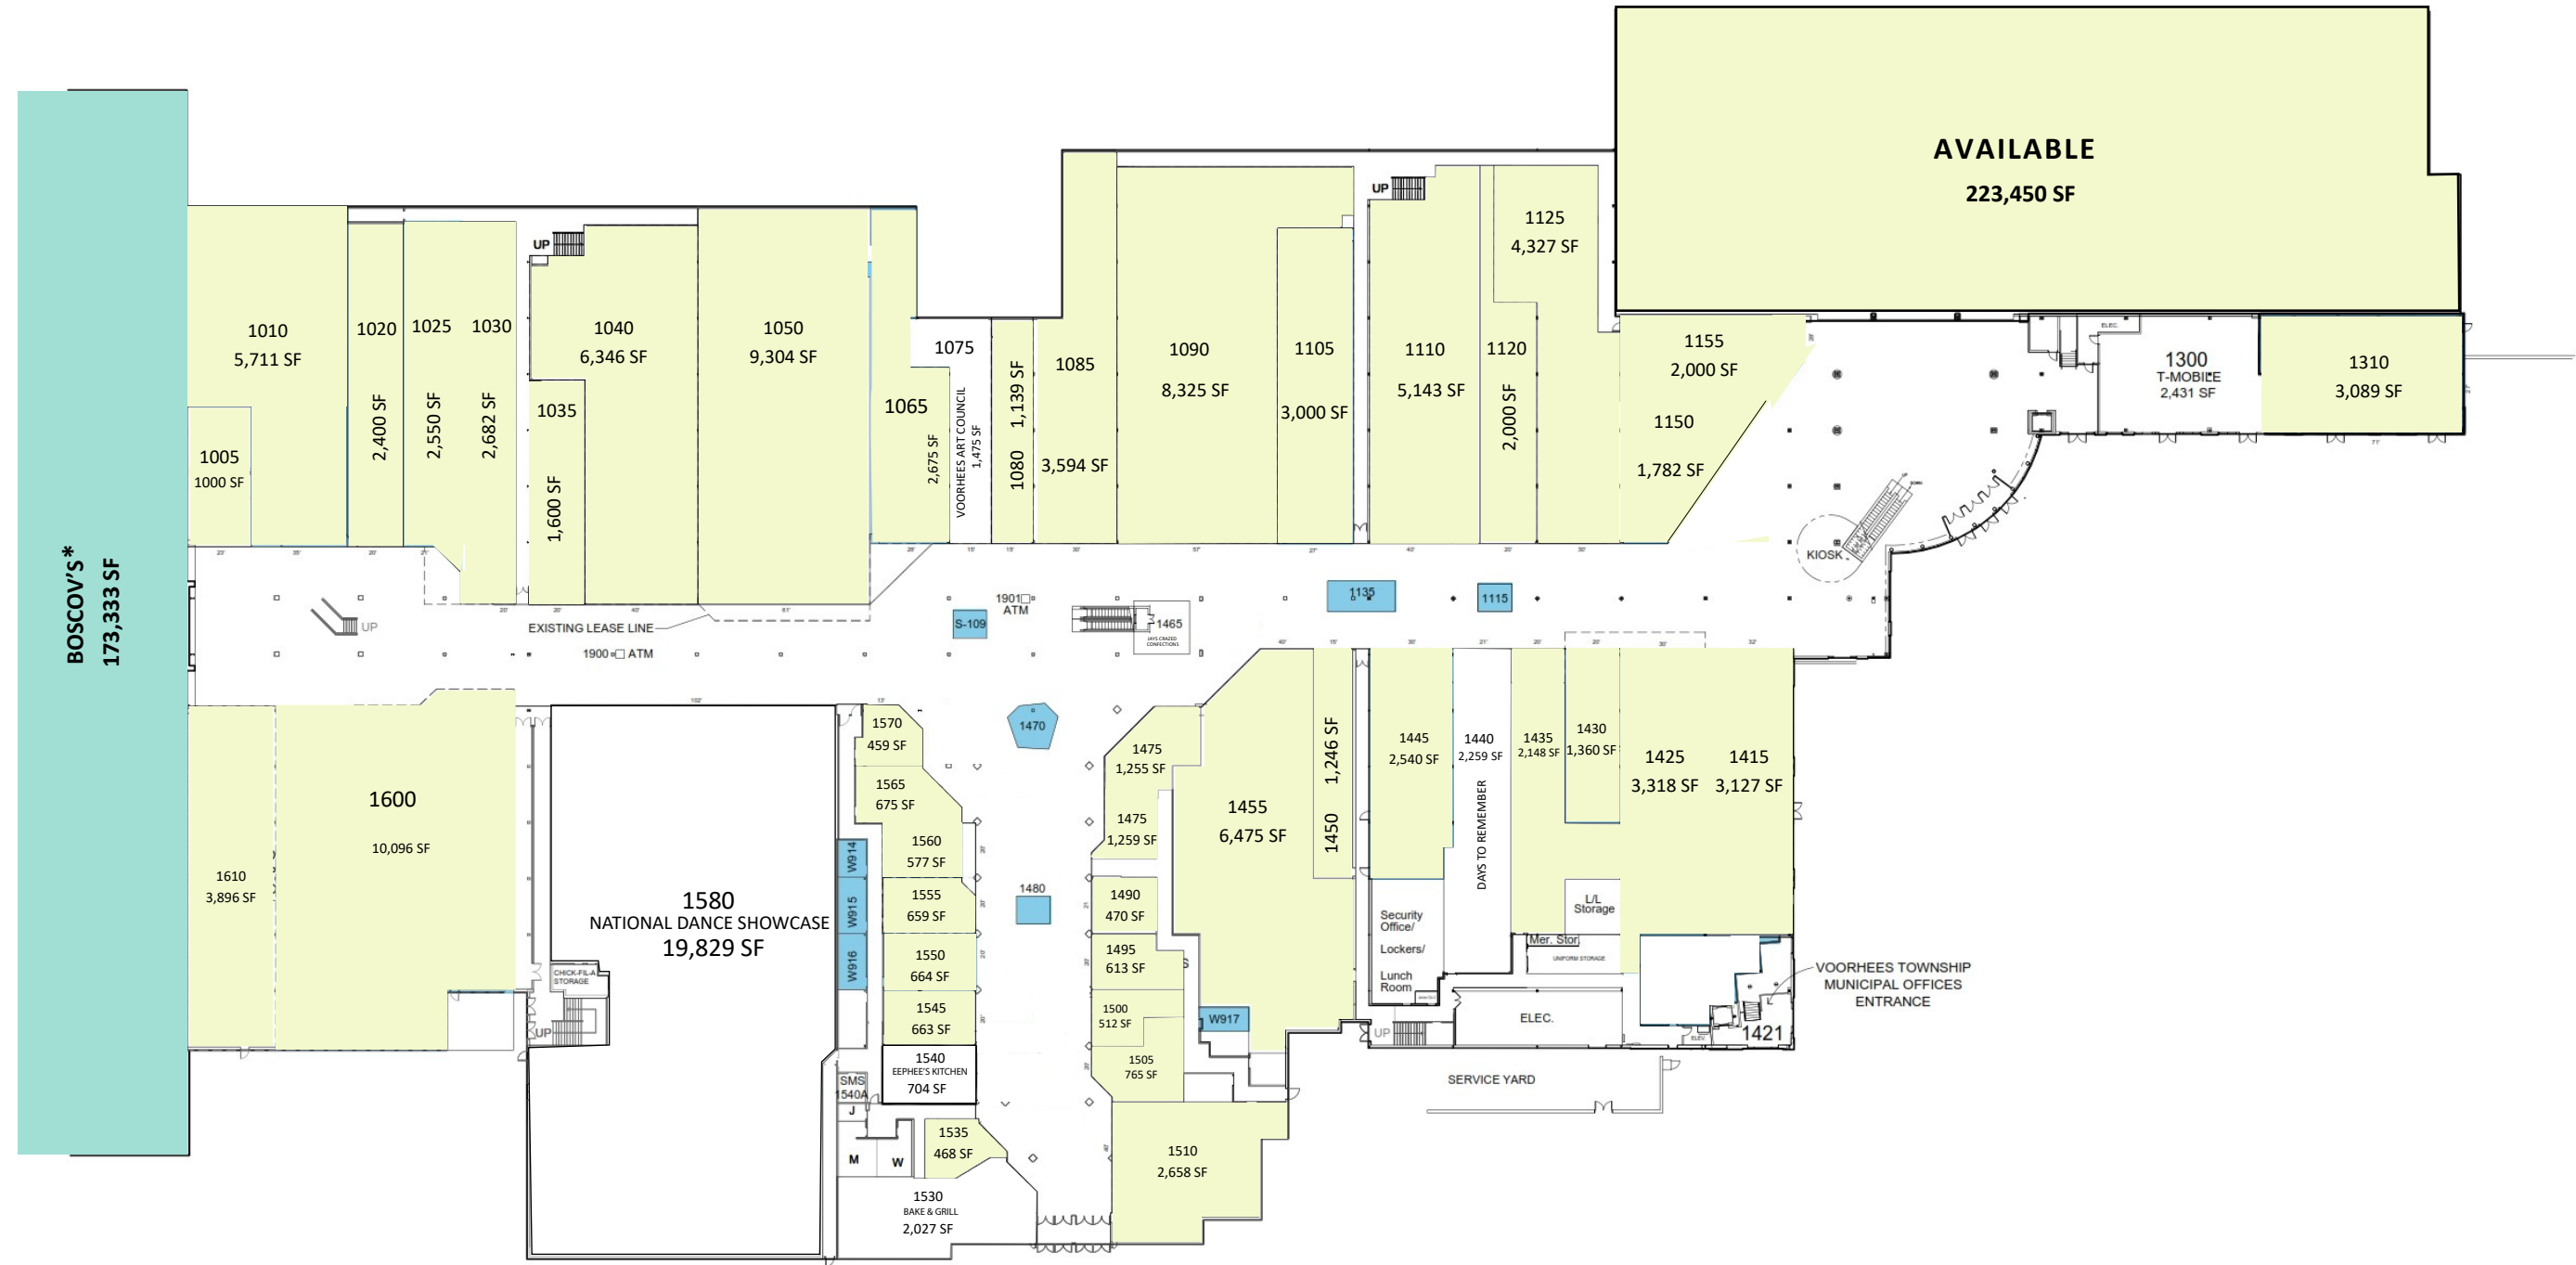

LOWER LEVEL

LEASING BY:

VORHEES TOWN CENTER
VORHEES, NJ

2120 VORHEES TOWN CENTER

LEASE PLAN
LP1

*NOT OWNED

LEASED
 AVAILABLE

UPPER LEVEL

LEASING BY:

VOORHEES TOWN CENTER
VOORHEES, NJ

2120 VOORHEES TOWN CENTER

LEASE PLAN
LP2

*NOT OWNED

LEASED
 AVAILABLE

LEASING BY:

**VOORHEES TOWN CENTER
VOORHEES, NJ**

2120 VOORHEES TOWN CENTER

LEASE PLAN
LP3

BUILDING 8 (UPPER LEVEL)

LEASED
 AVAILABLE

*NOT OWNED