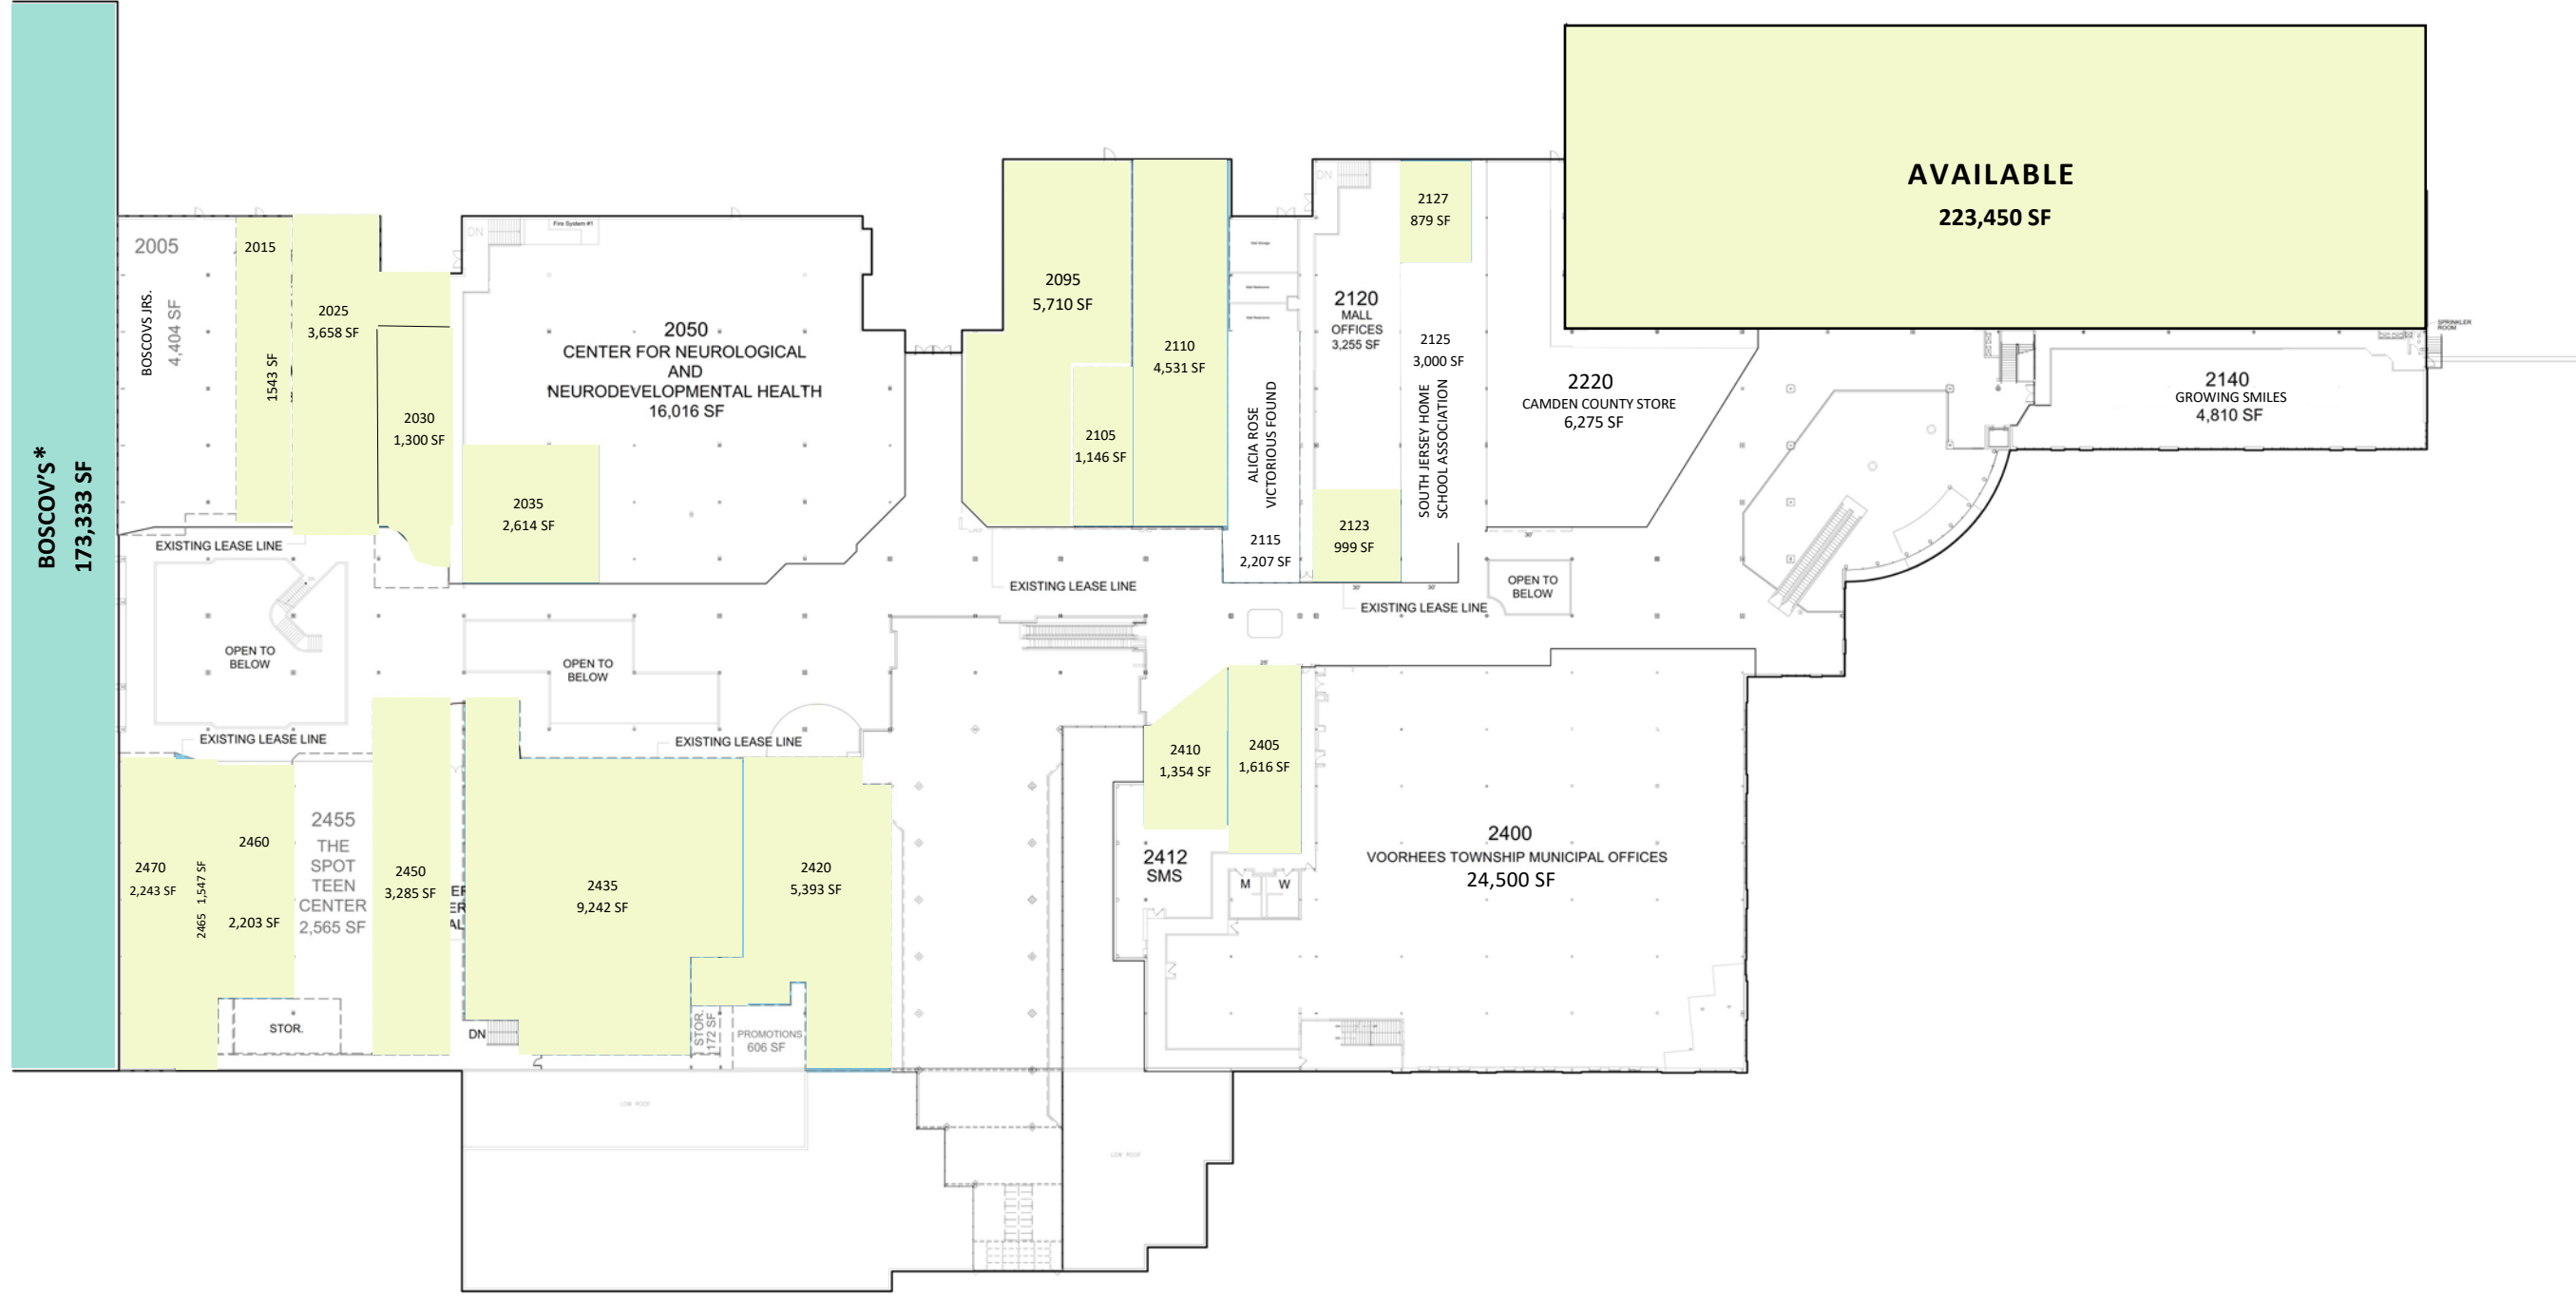

LOWER LEVEL

LEASING BY:

VORHEES TOWN CENTER
VORHEES, NJ

2120 VORHEES TOWN CENTER

LEASE PLAN
LP1

*NOT OWNED

LEASED
 AVAILABLE

UPPER LEVEL

LEASING BY:

VOORHEES TOWN CENTER
VOORHEES, NJ

2120 VOORHEES TOWN CENTER

LEASE PLAN
LP2

*NOT OWNED

LEASED
 AVAILABLE

LEASING BY:

**VOORHEES TOWN CENTER
VOORHEES, NJ**

2120 VOORHEES TOWN CENTER

LEASE PLAN
LP3

BUILDING 8 (UPPER LEVEL)

LEASED
 AVAILABLE

*NOT OWNED