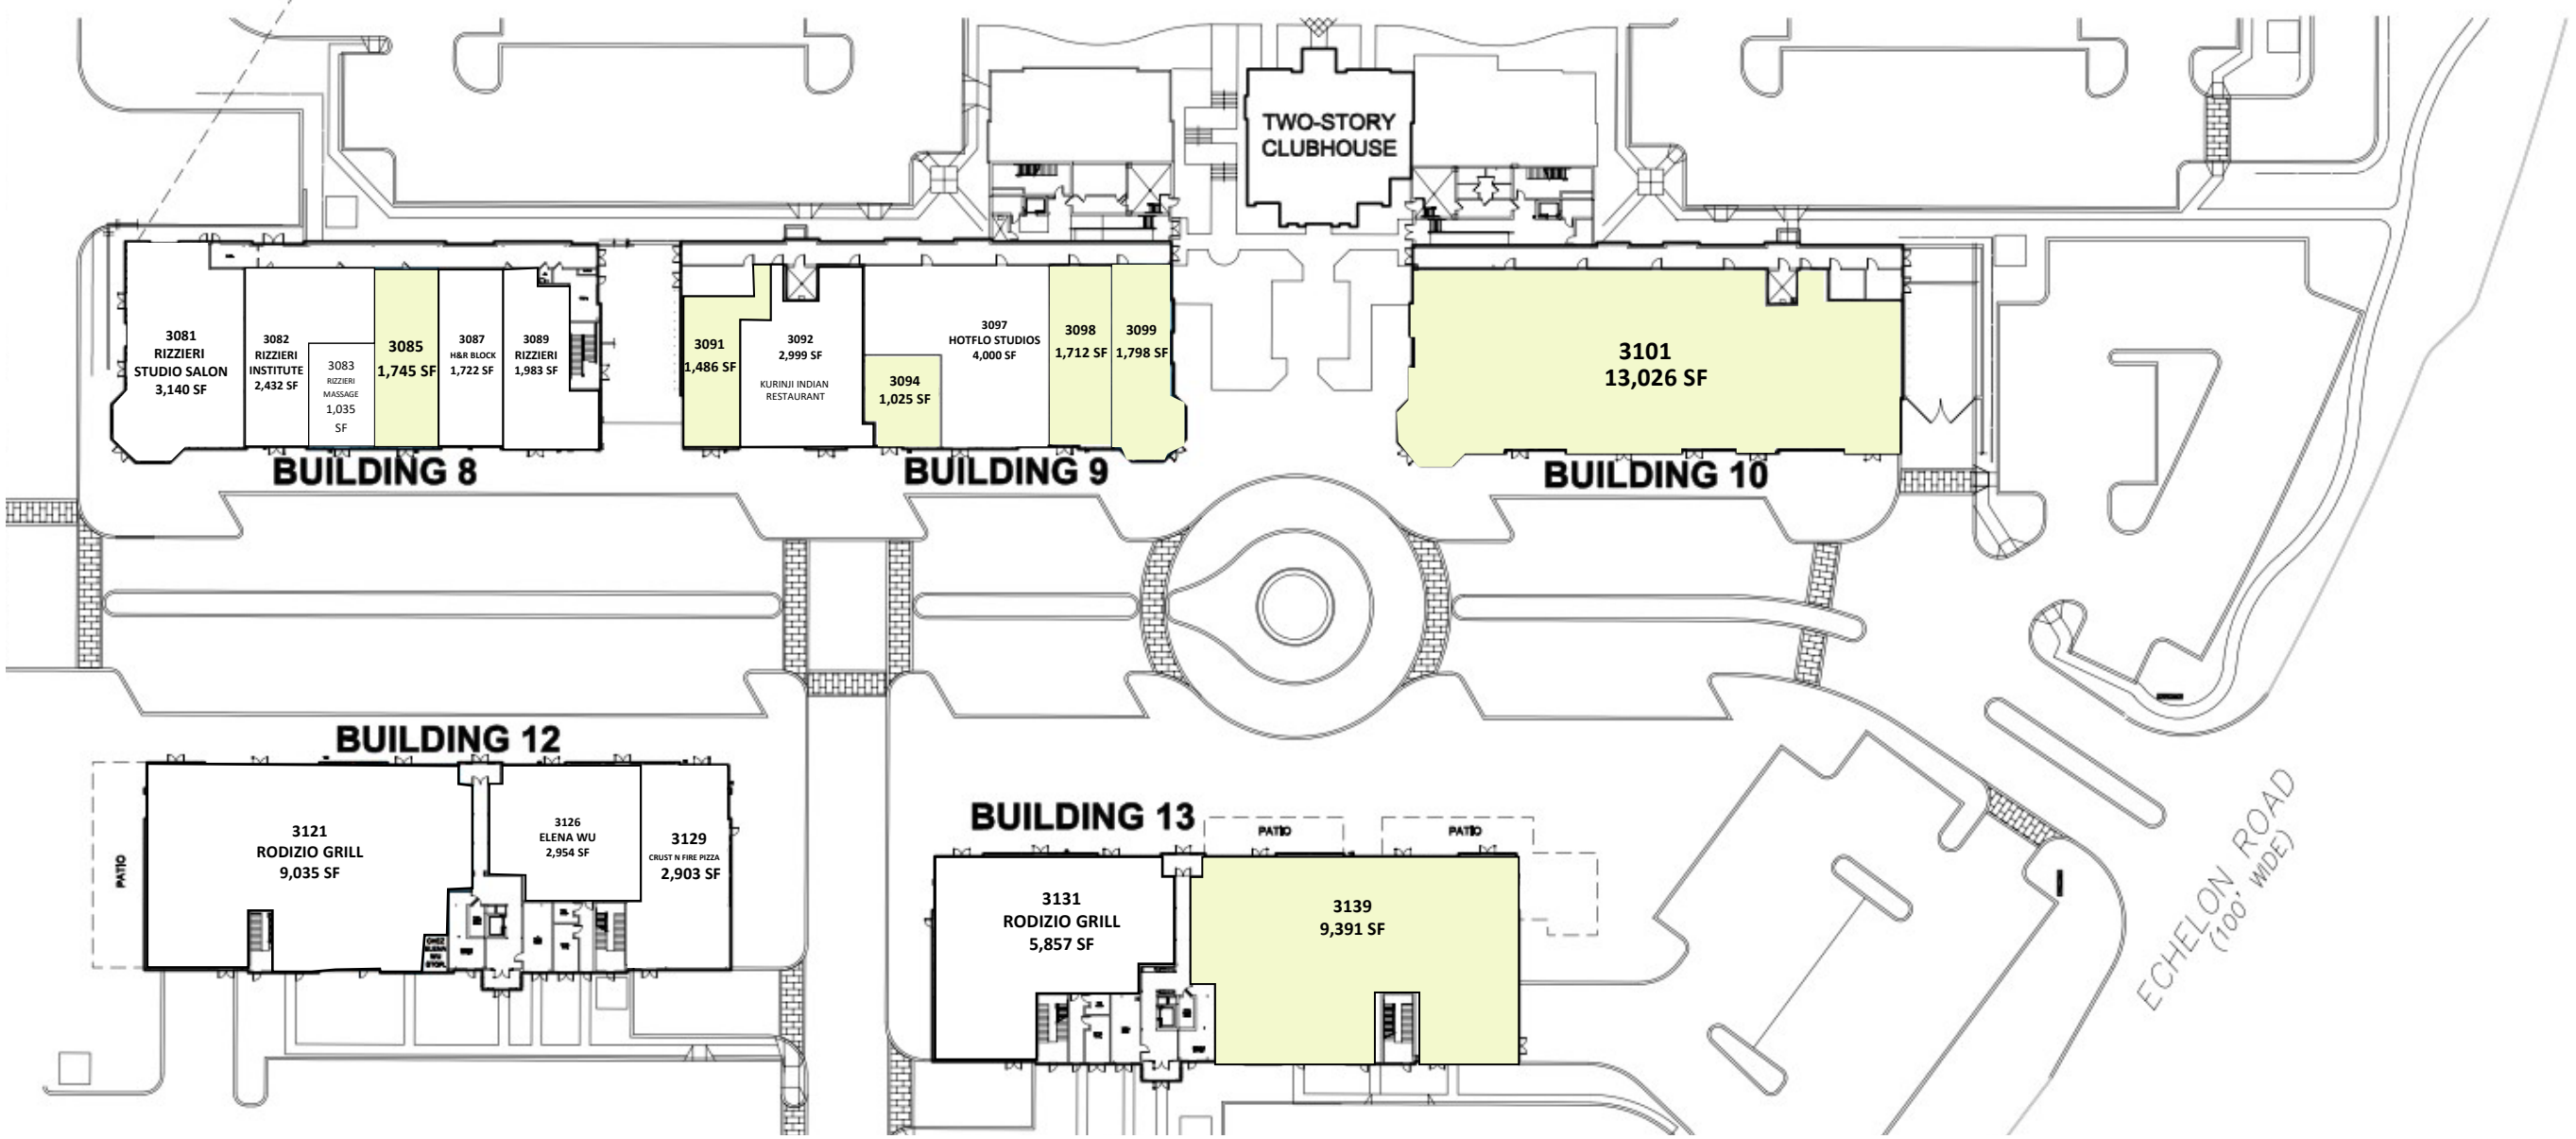

2120 VOORHEES TOWN CENTER

LEASE PLAN
LP3

BUILDING 8 (UPPER LEVEL)

LEASED
 AVAILABLE

*NOT OWNED