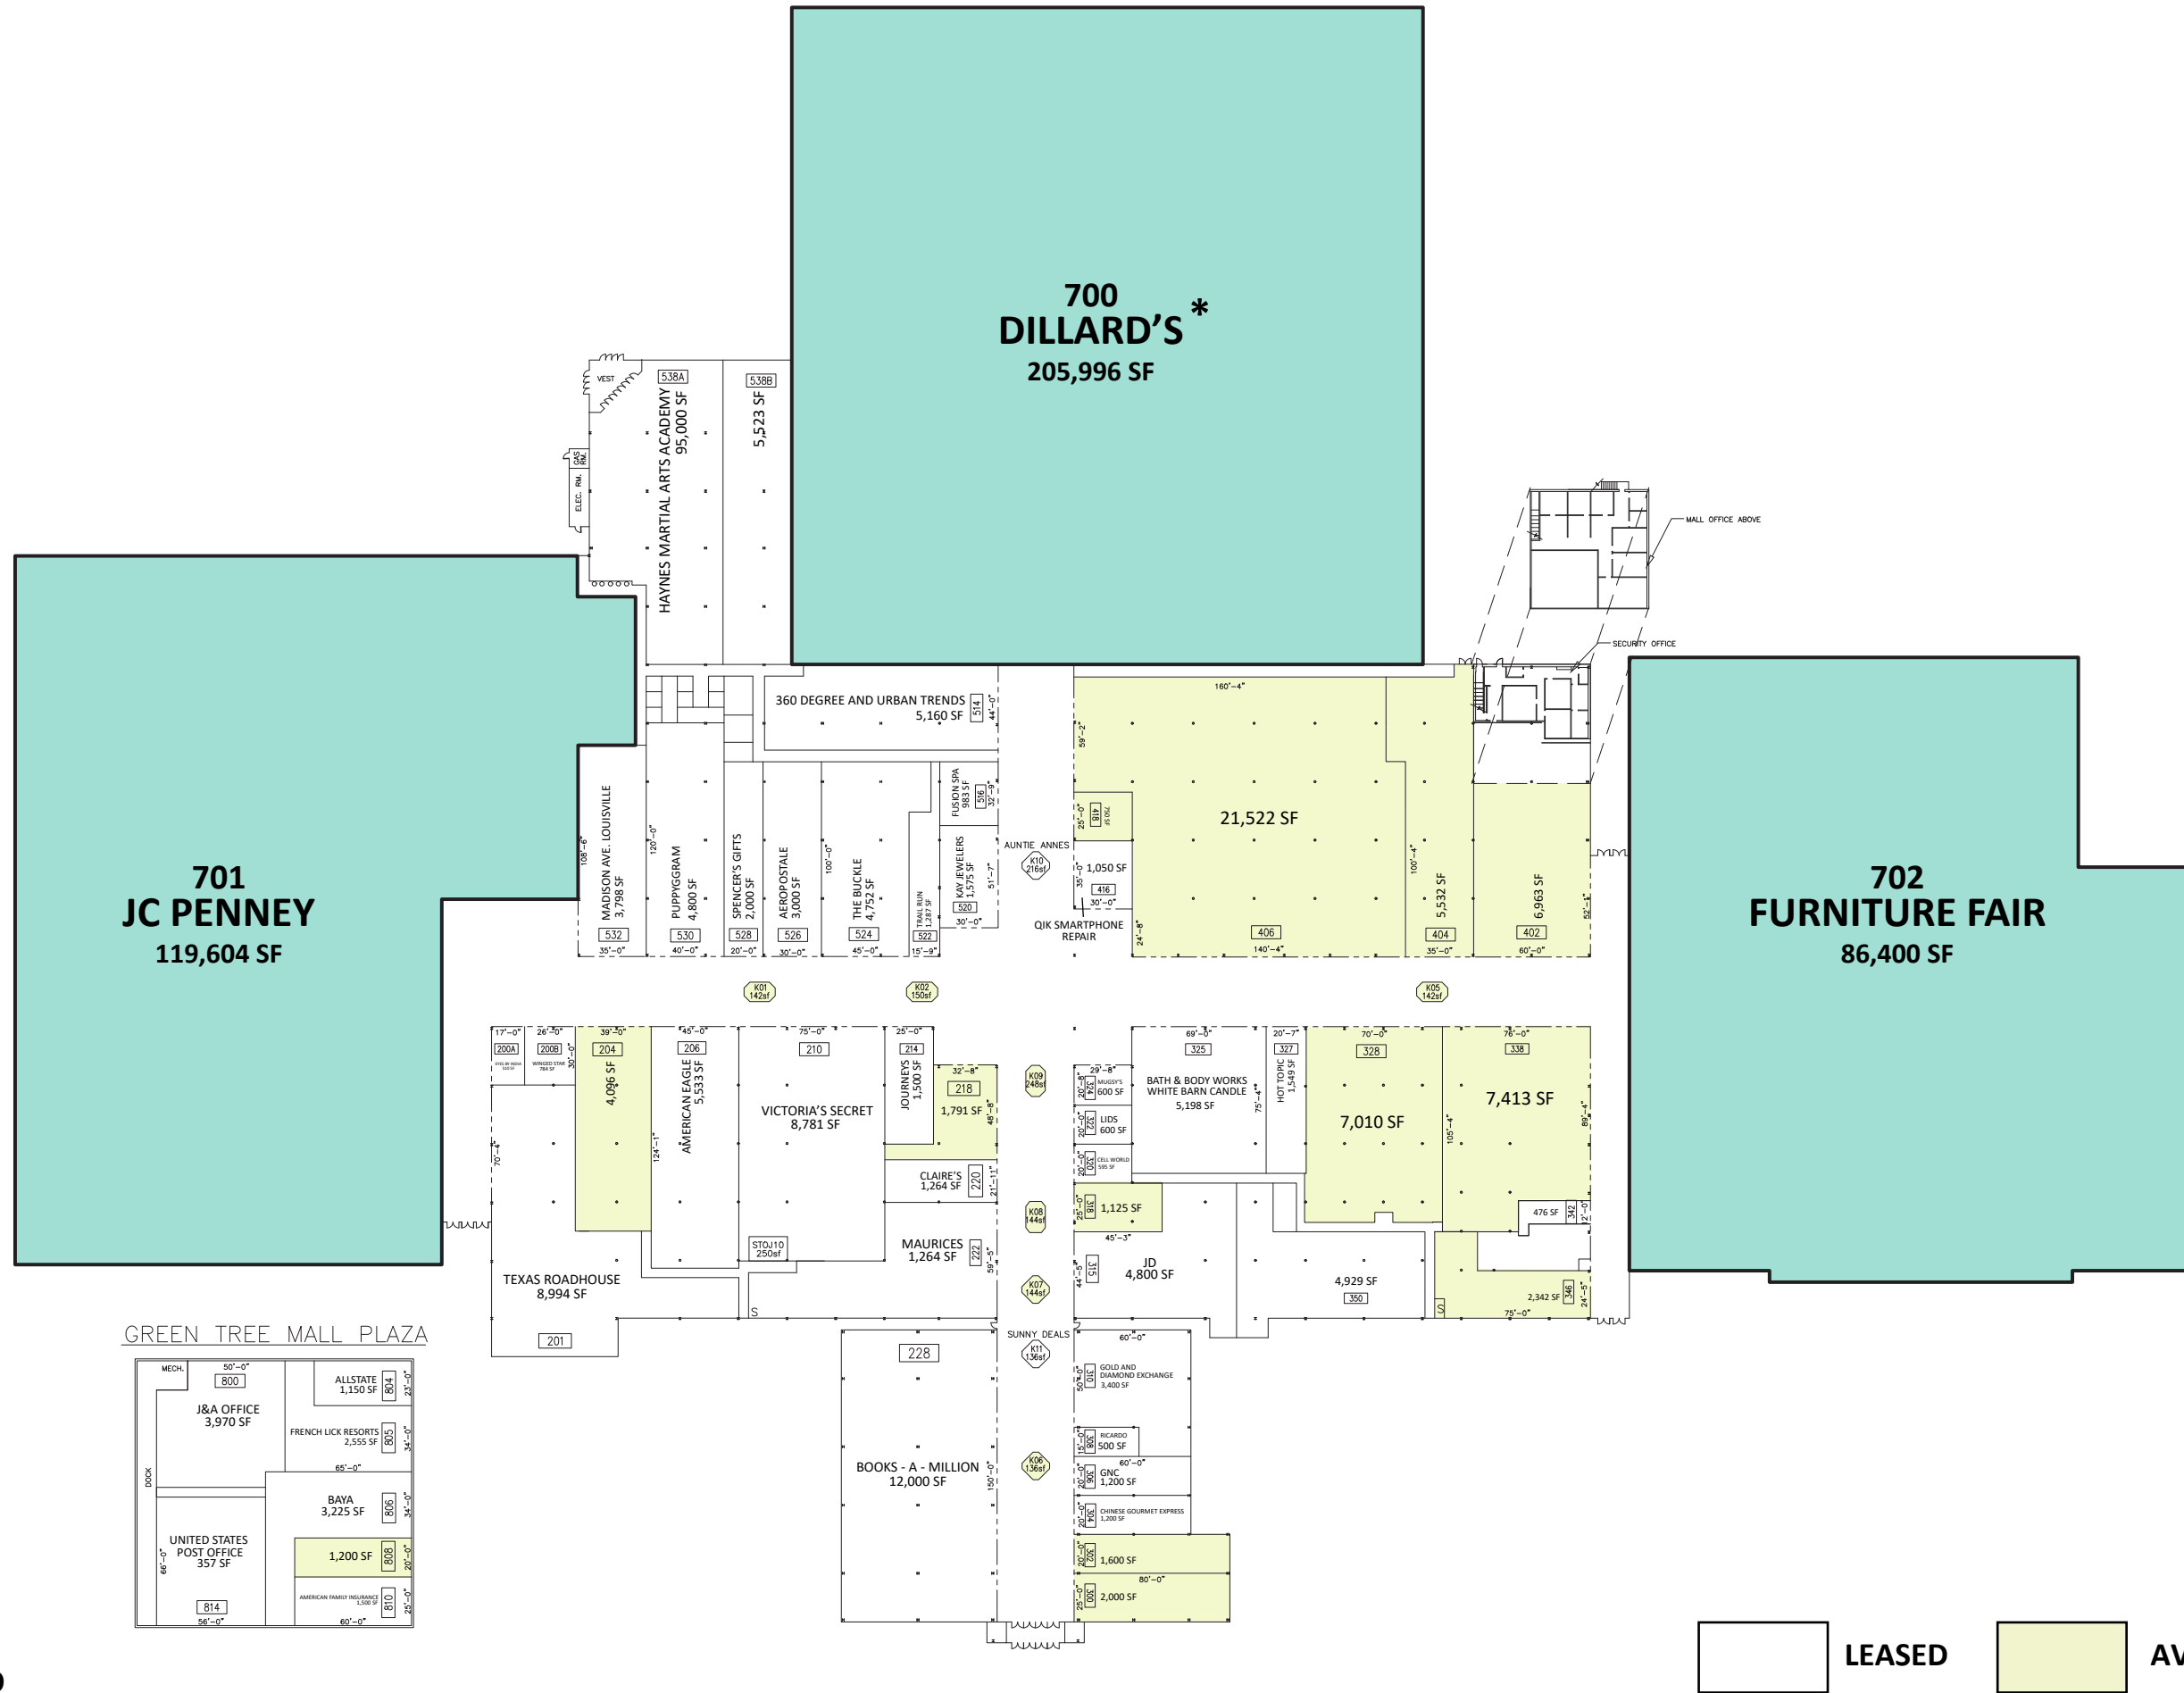

**GREEN TREE MALL
CLARKSVILLE, IN**

757 E LEWIS &
CLARK PKWY

LEASE PLAN
LP

LEASED
 AVAILABLE