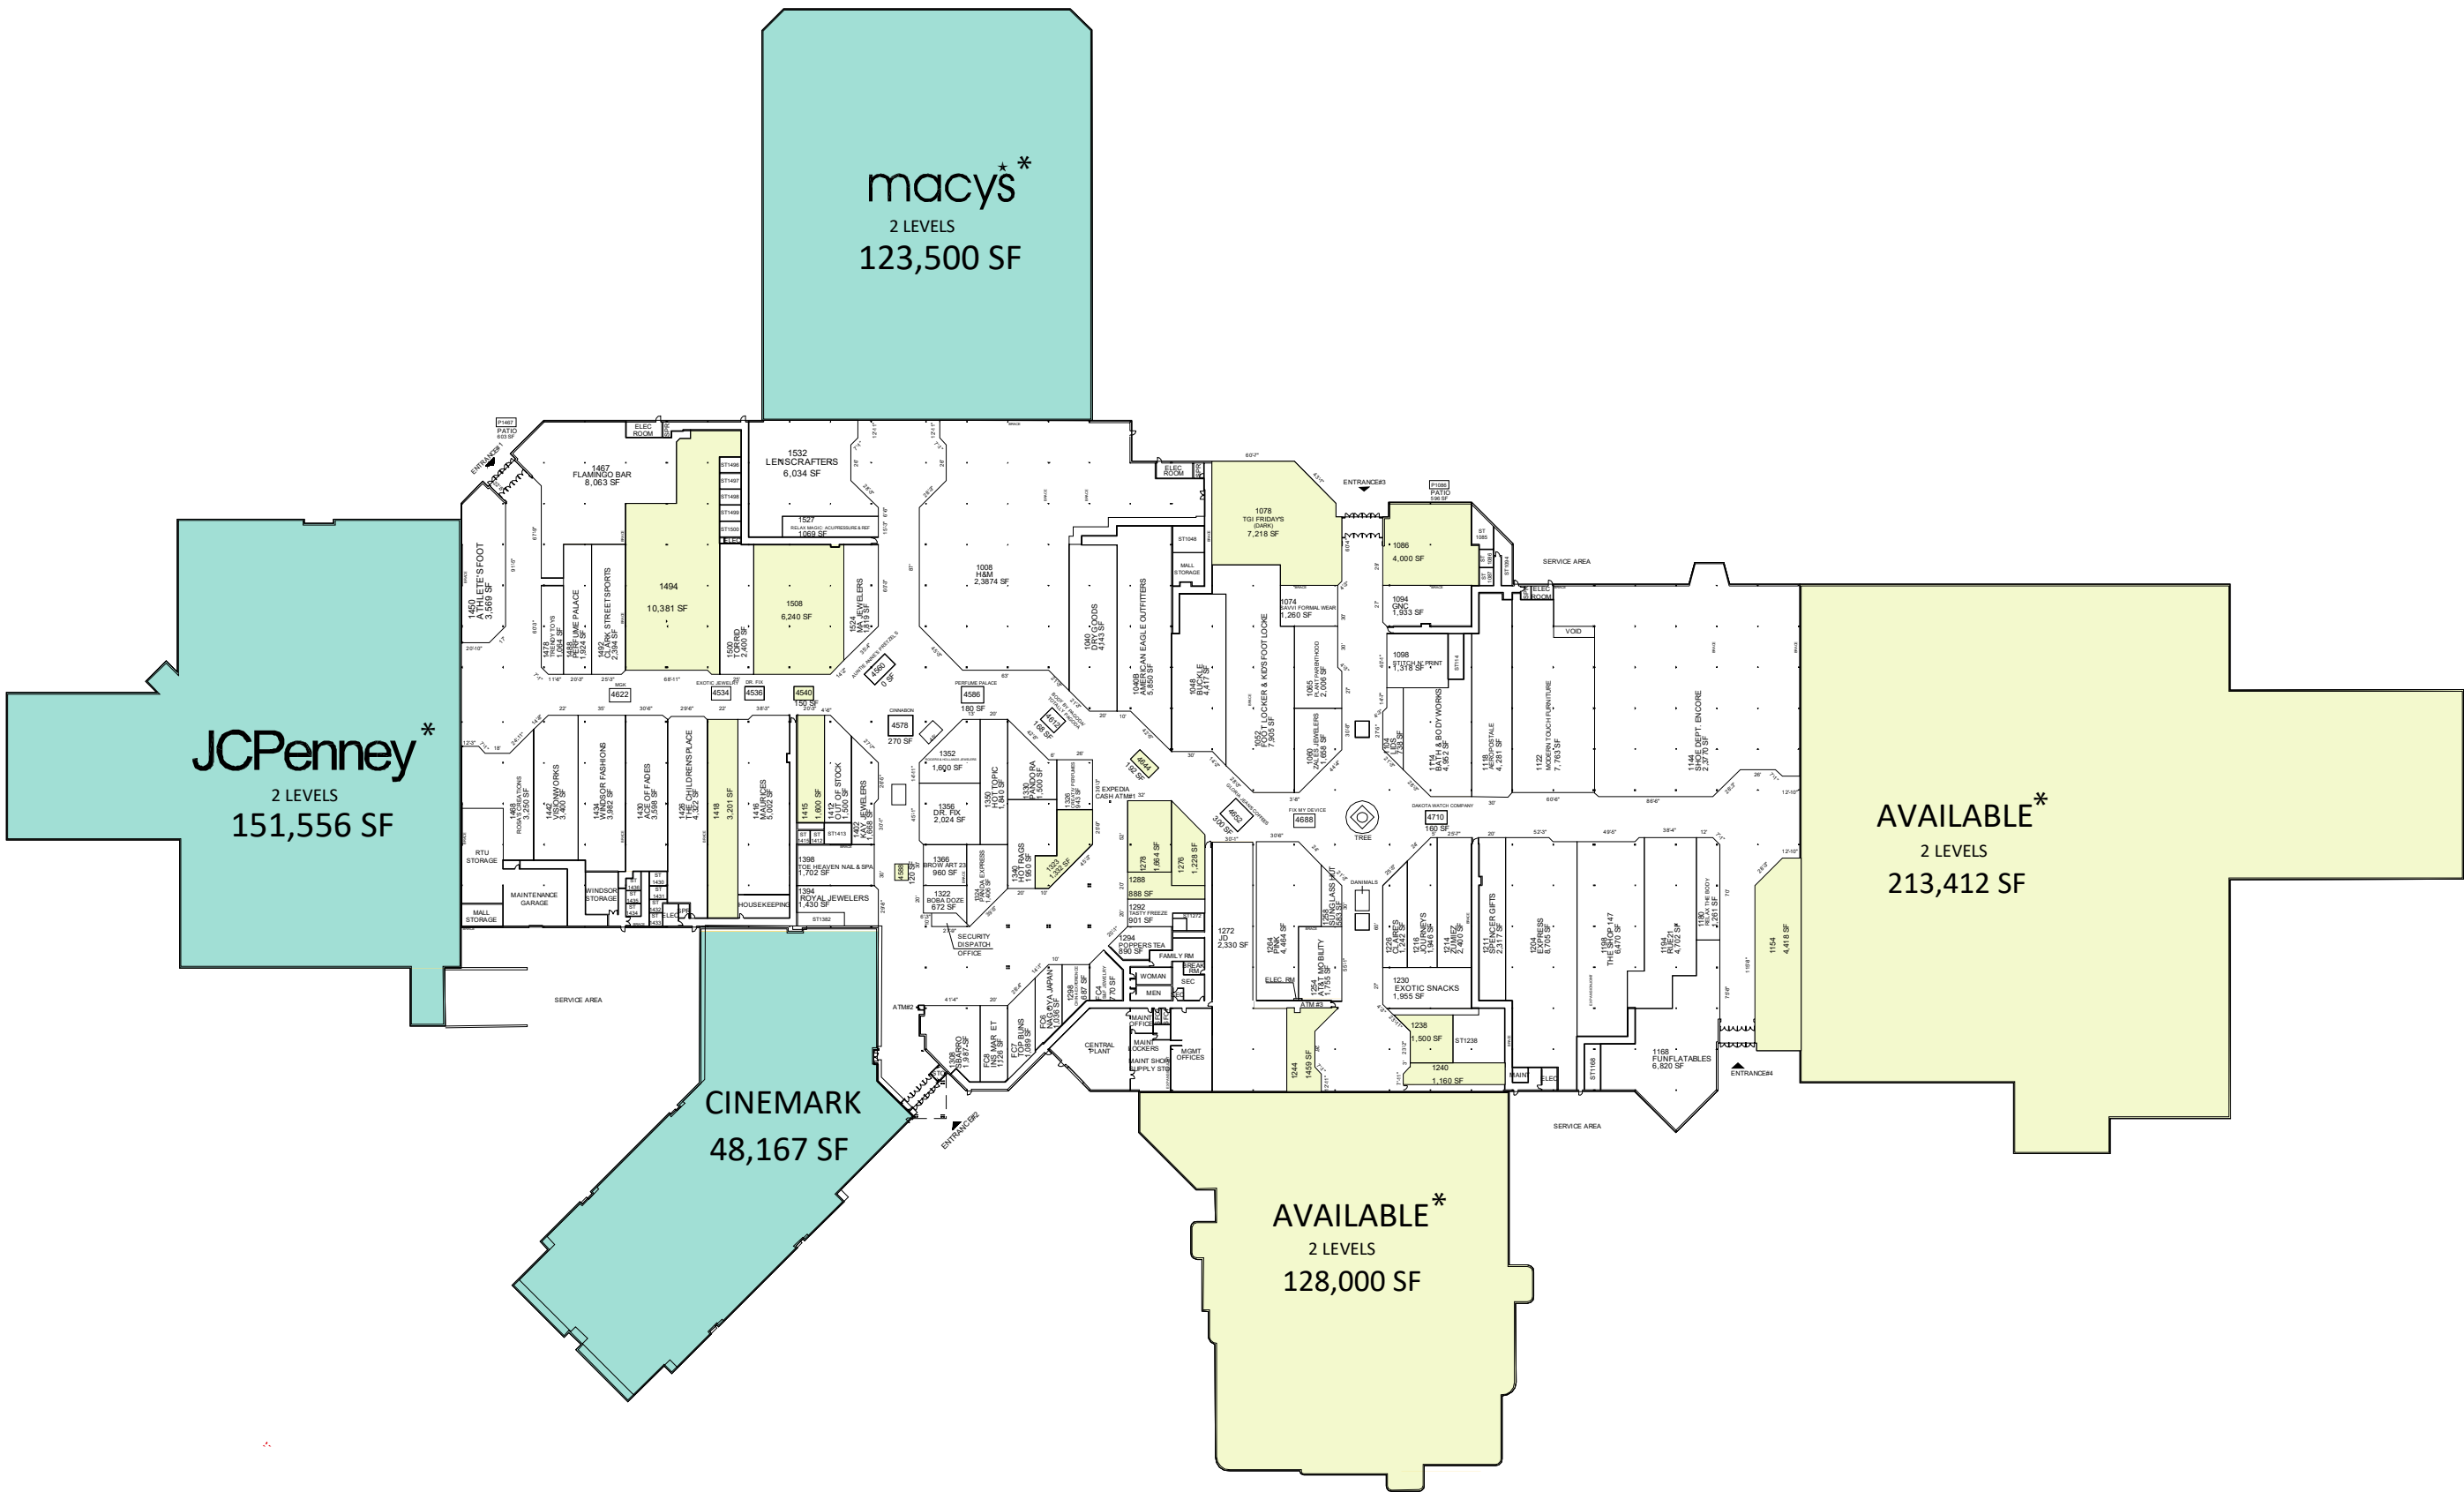

LEASING BY:

**LOUIS JOLIET MALL  
JOLIET, IL**

3340 MALL LOOP DR.

LEASE PLAN  
**LP**

**JCPenney\***  
2 LEVELS  
151,556 SF

**macy's\***  
2 LEVELS  
123,500 SF

**CINEMARK**  
48,167 SF

**AVAILABLE\***  
2 LEVELS  
213,412 SF

**AVAILABLE\***  
2 LEVELS  
128,000 SF

\*NOT OWNED

LEASED
  AVAILABLE