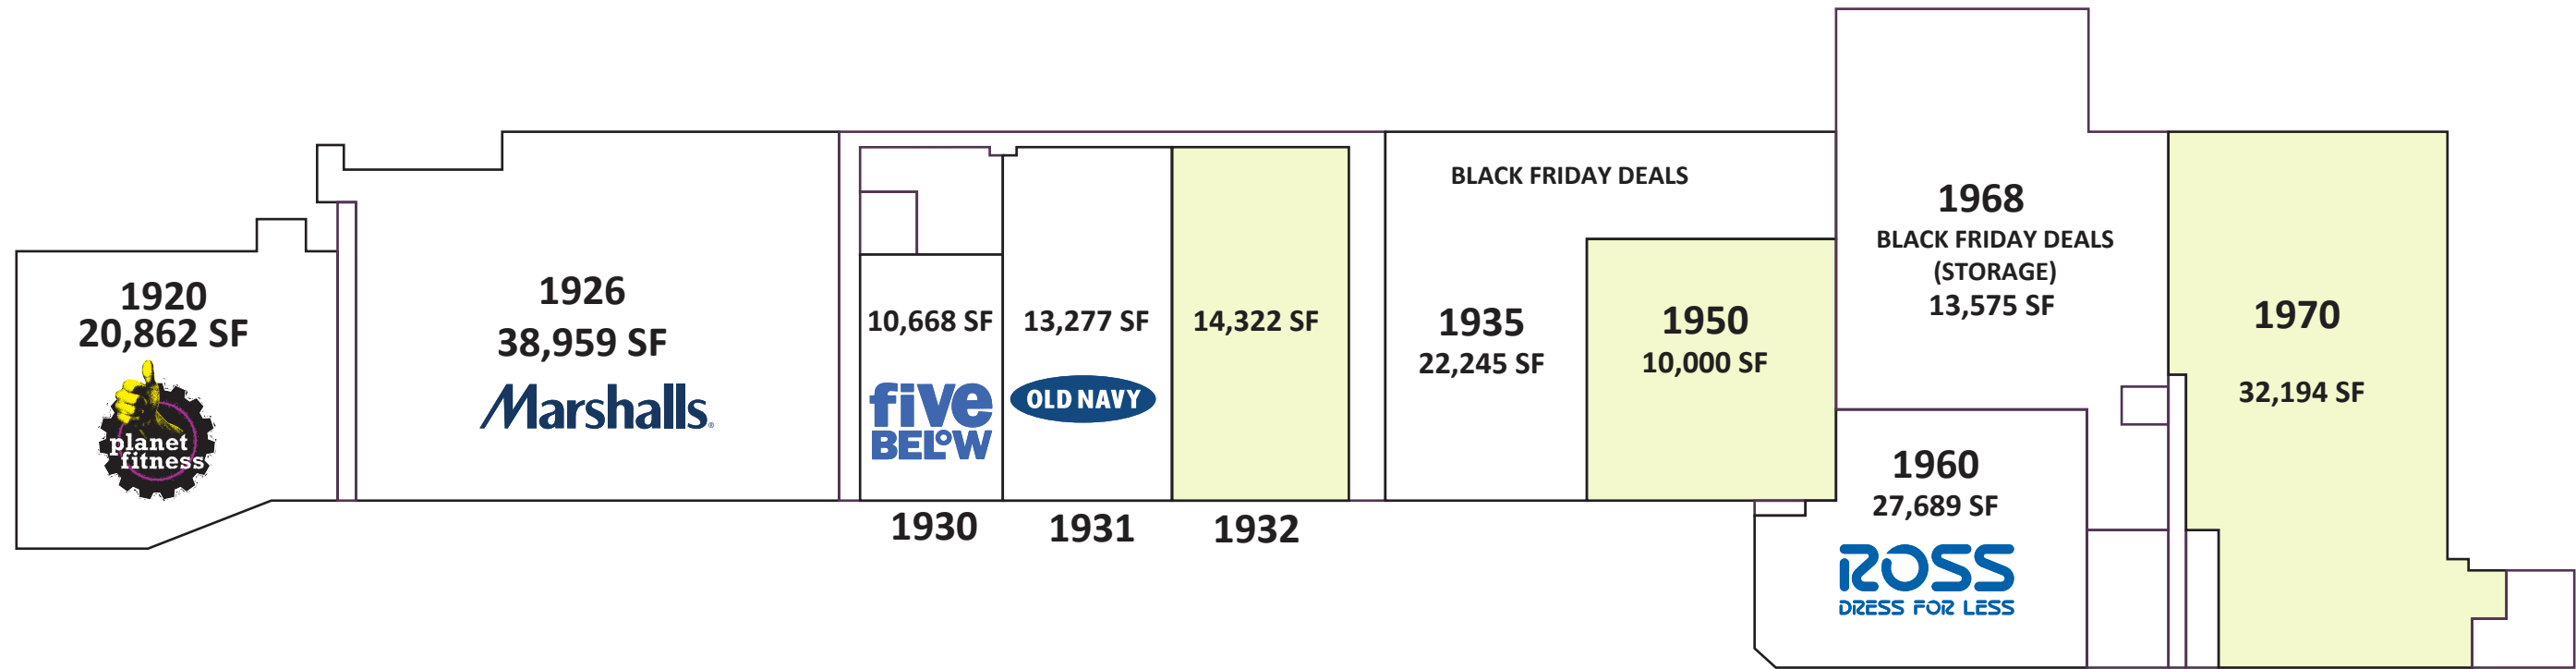

LEASING BY:

*NOT OWNED

LEASED
 AVAILABLE

**FORD CITY MALL
CHICAGO, IL**

7501 S. CICERO AVE.

LEASE PLAN
LP1

NORTH STRIP

LEASING BY:

**FORD CITY MALL
CHICAGO, IL**

7501 S. CICERO AVE.

LEASE PLAN
LP2

*NOT OWNED

LEASED
 AVAILABLE