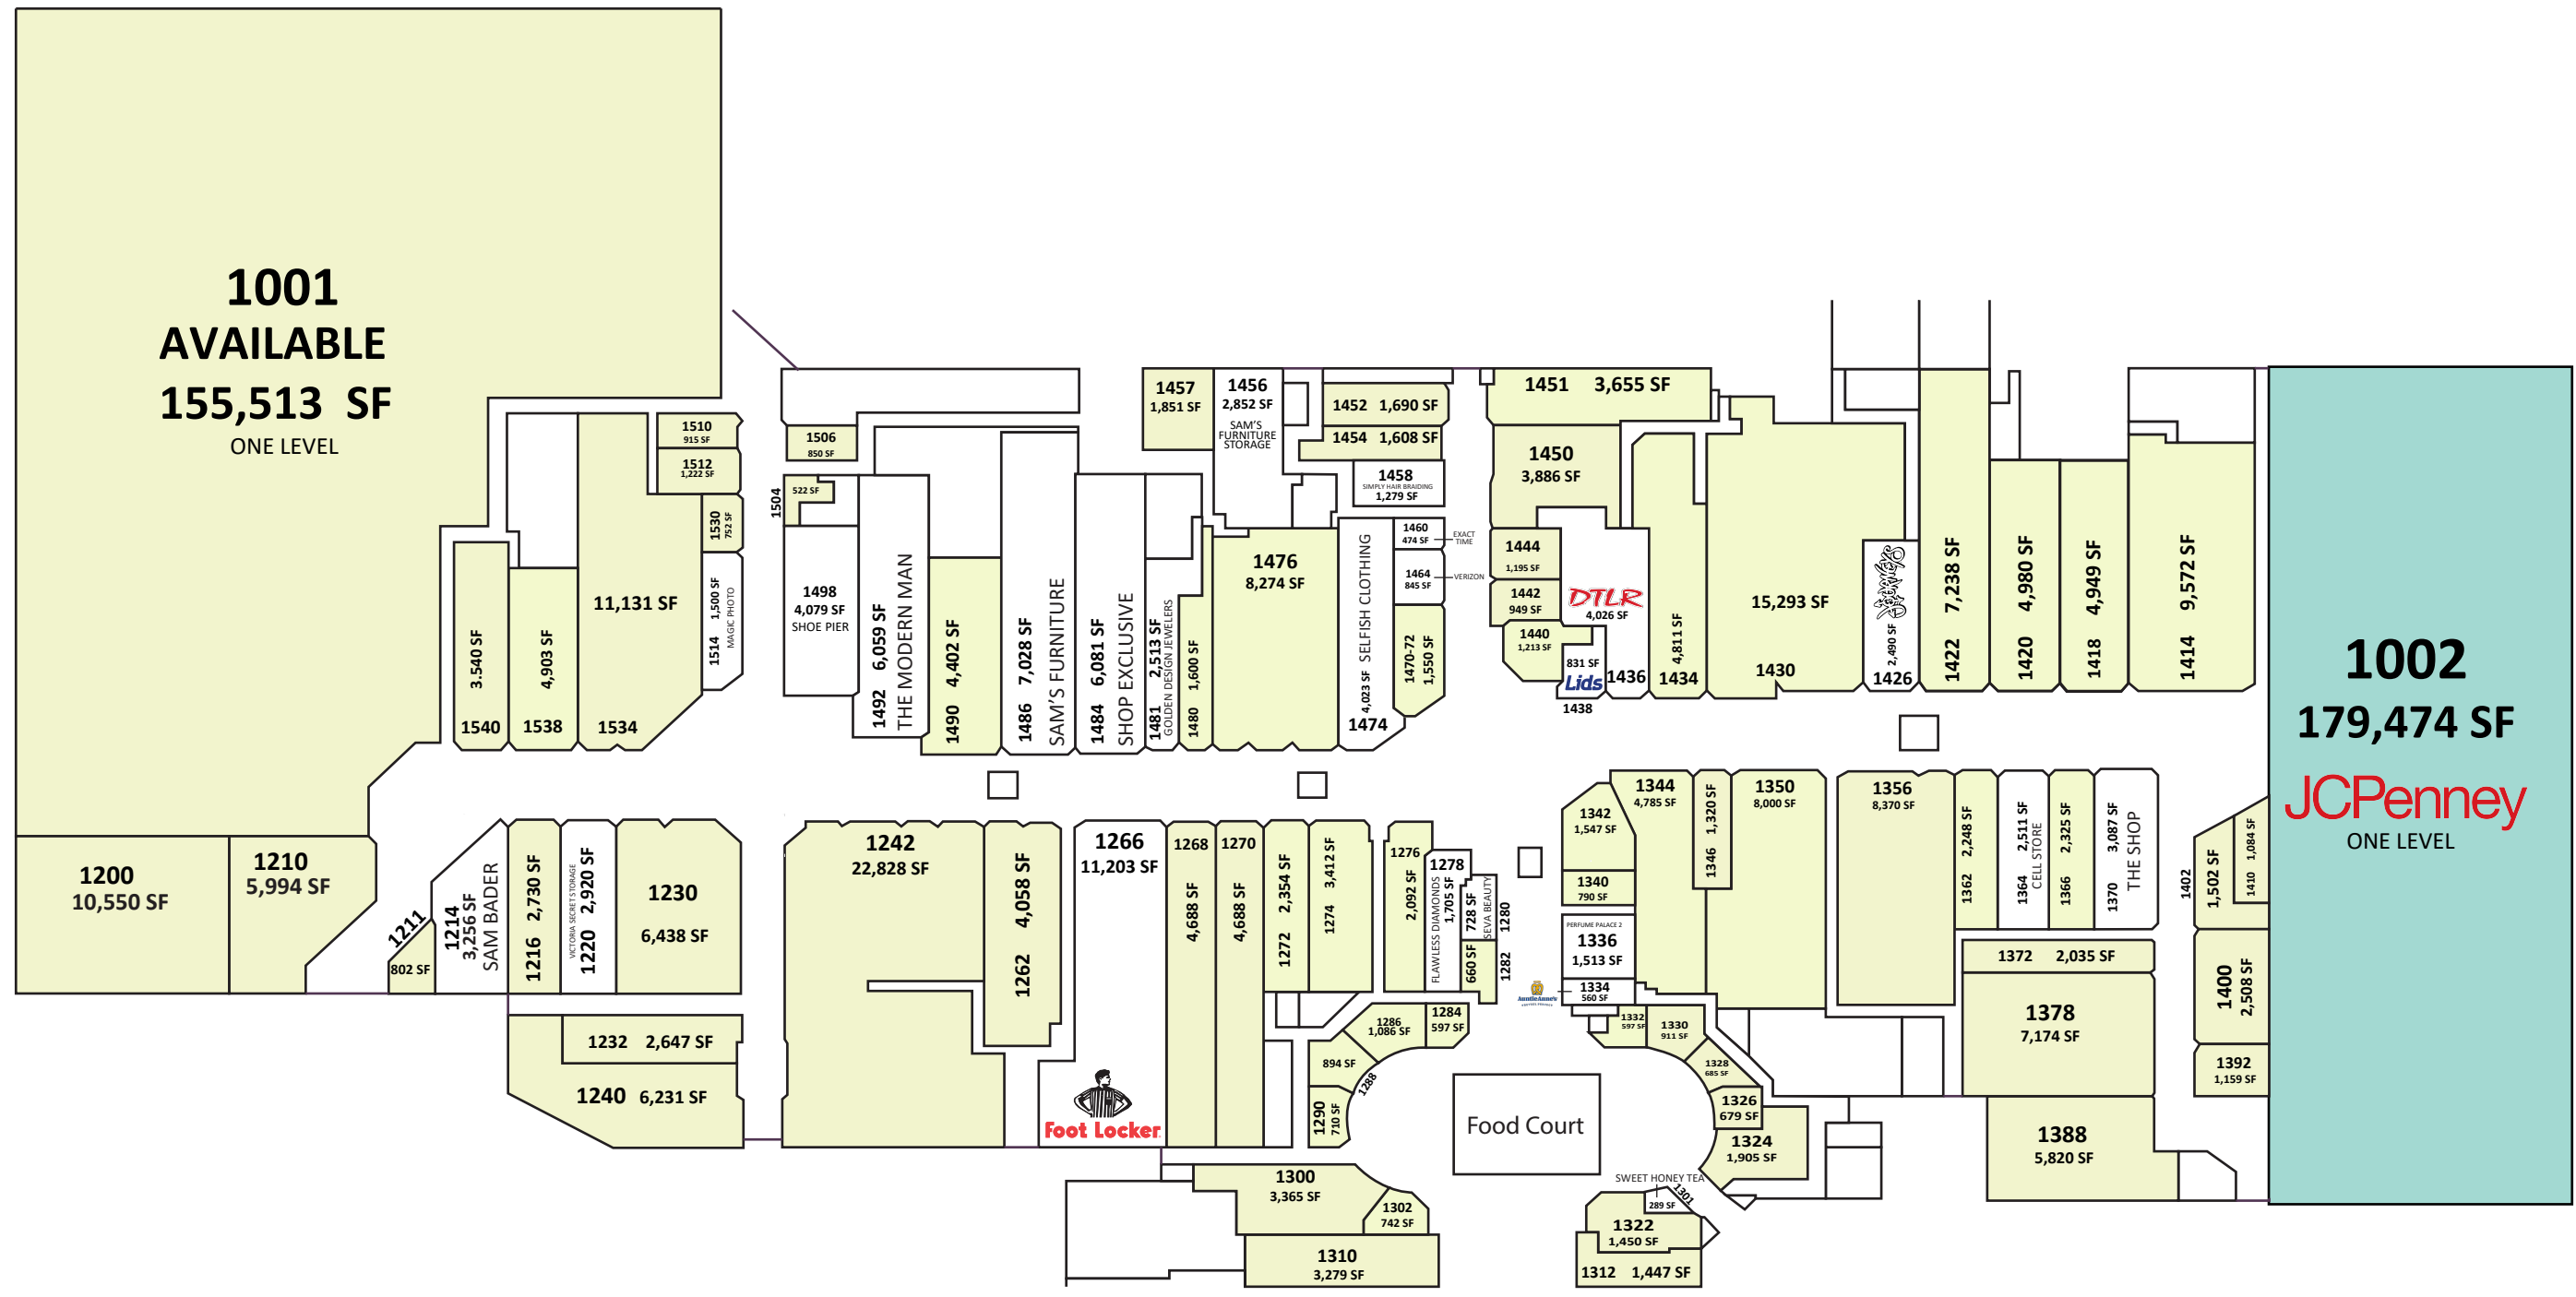

LEASING BY:

*NOT OWNED

LEASED
 AVAILABLE

**FORD CITY MALL
CHICAGO, IL**

7501 S. CICERO AVE.

LEASE PLAN
LP1

NORTH STRIP

LEASING BY:

**FORD CITY MALL
CHICAGO, IL**

7501 S. CICERO AVE.

LEASE PLAN
LP2

*NOT OWNED

LEASED
 AVAILABLE