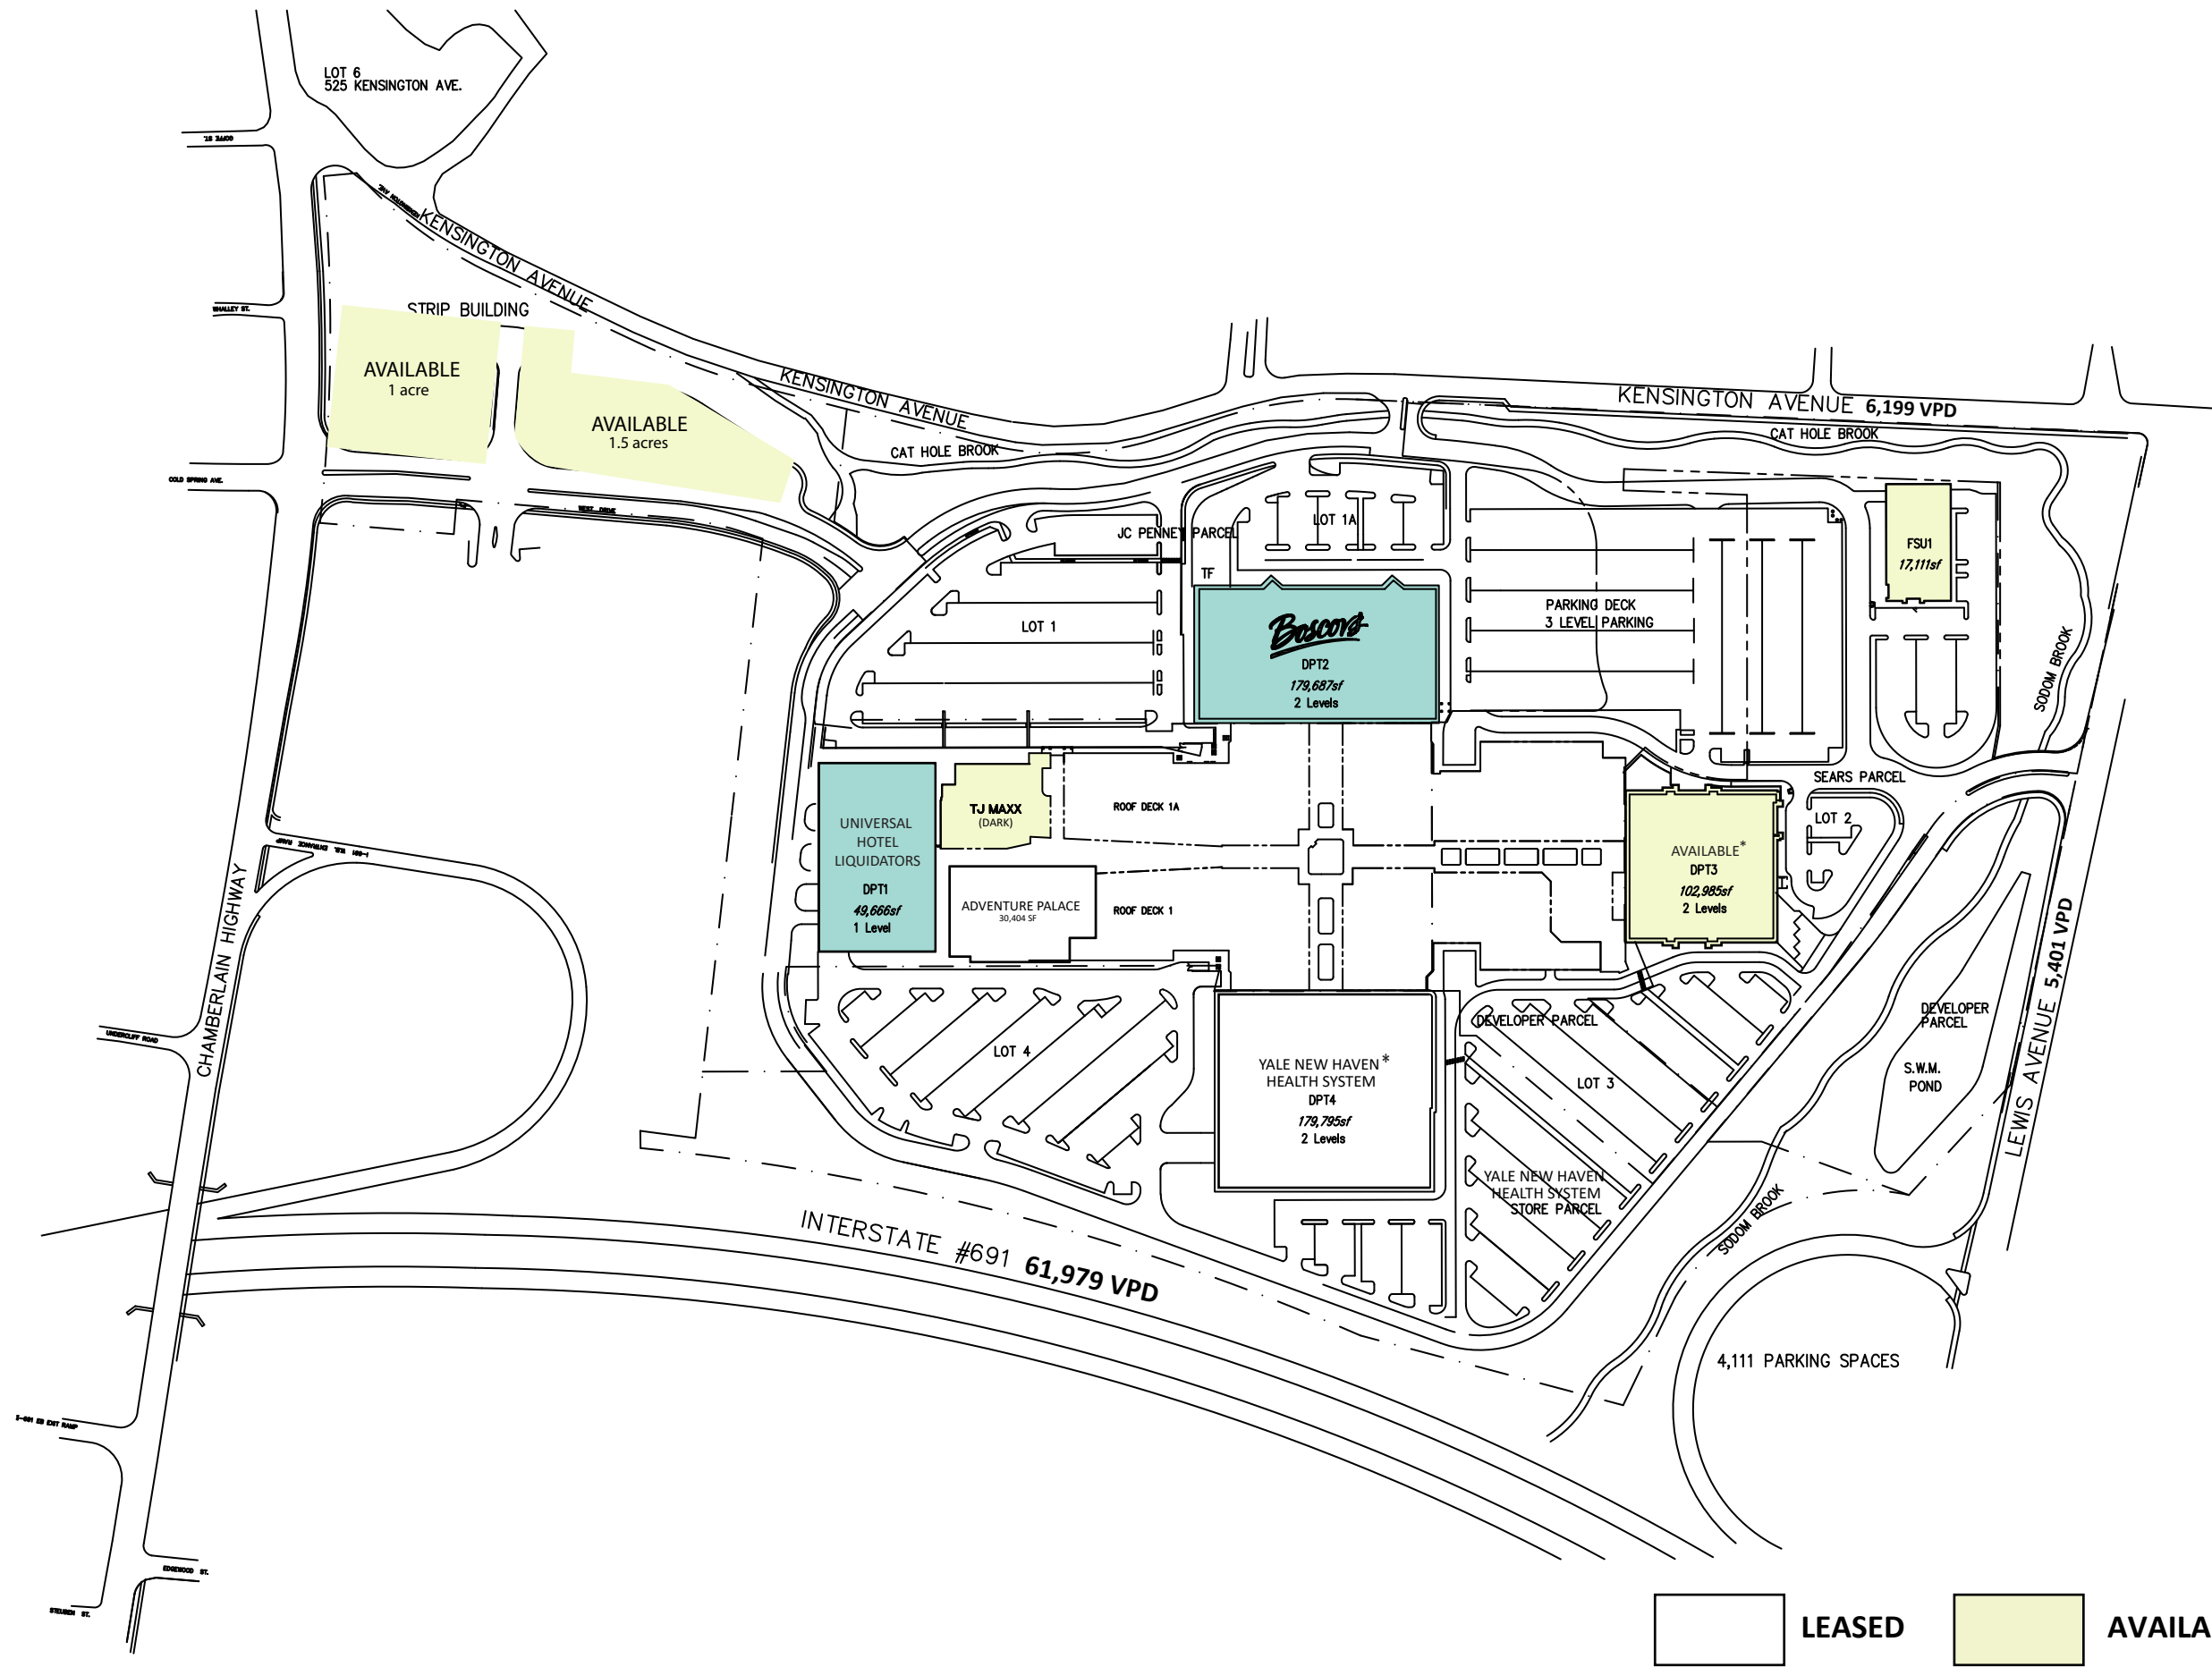

**MERIDEN MALL
MERIDEN, CT**

470 LEWIS AVENUE

SITE PLAN
SP

LEASED
 AVAILABLE

*NOT OWNED