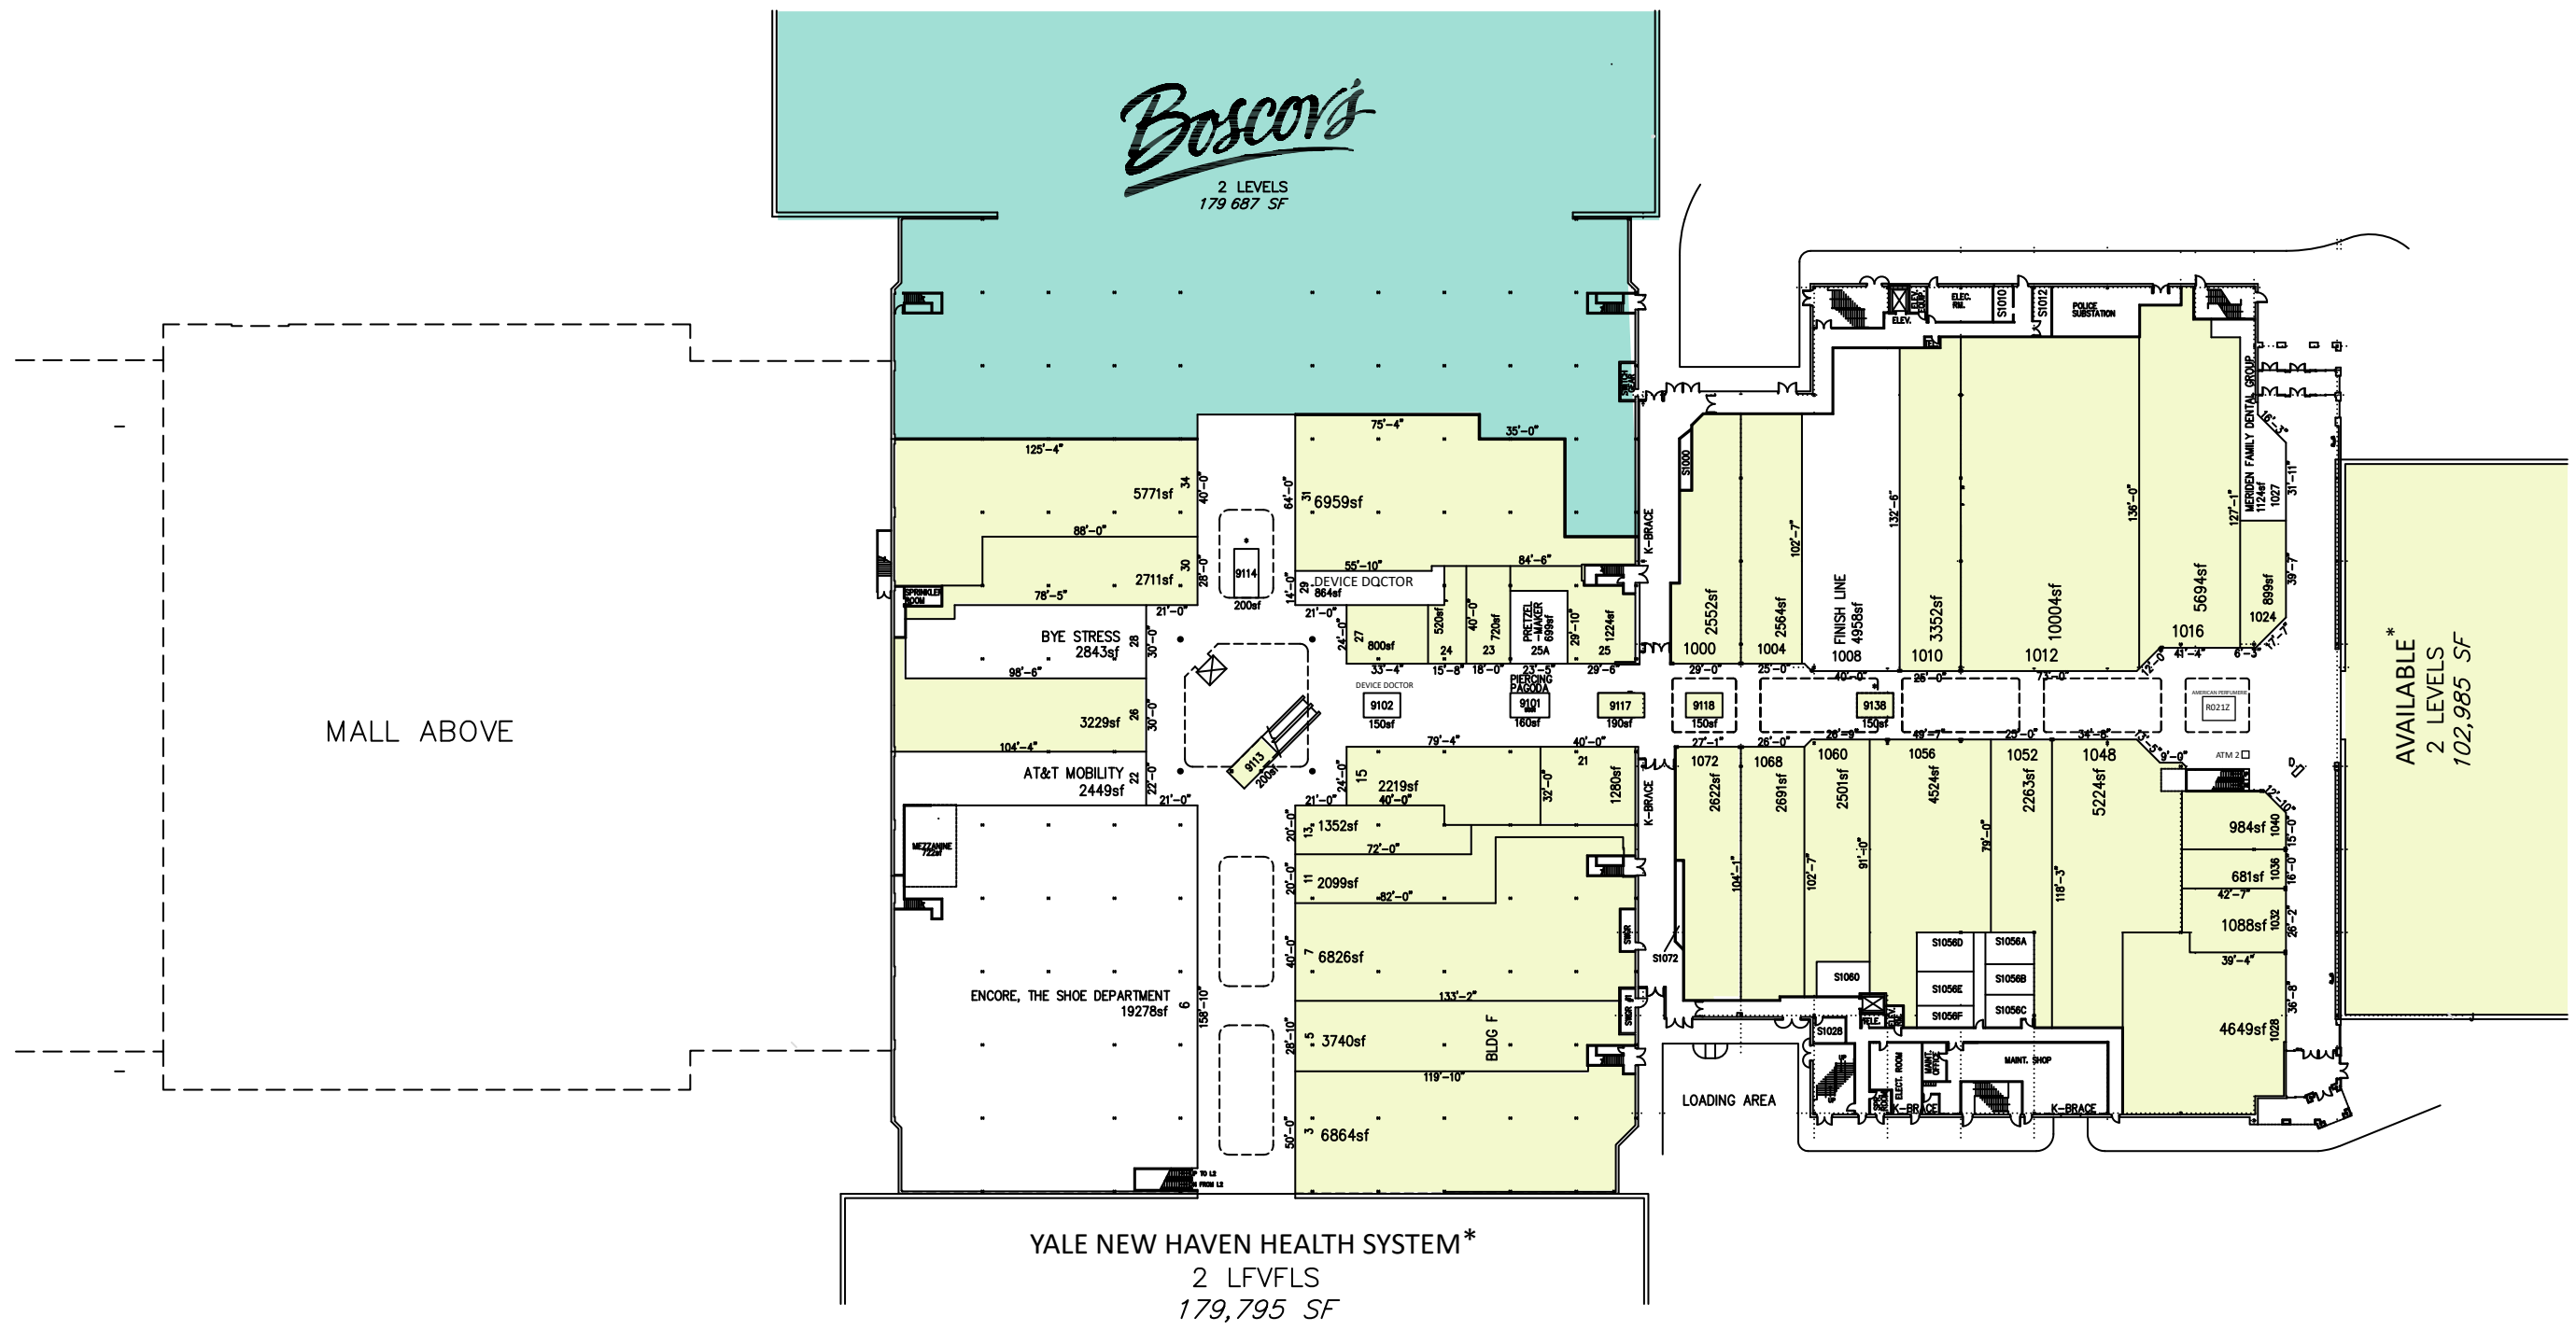

LEASING BY:

**MERIDEN MALL
MERIDEN, CT**

470 LEWIS AVENUE

LEASE PLAN
LP1

*NOT OWNED

LEASED
 AVAILABLE

LEASING BY:

**MERIDEN MALL
MERIDEN, CT**

470 LEWIS AVENUE

LEASE PLAN
LP2

*NOT OWNED

LEASED
 AVAILABLE