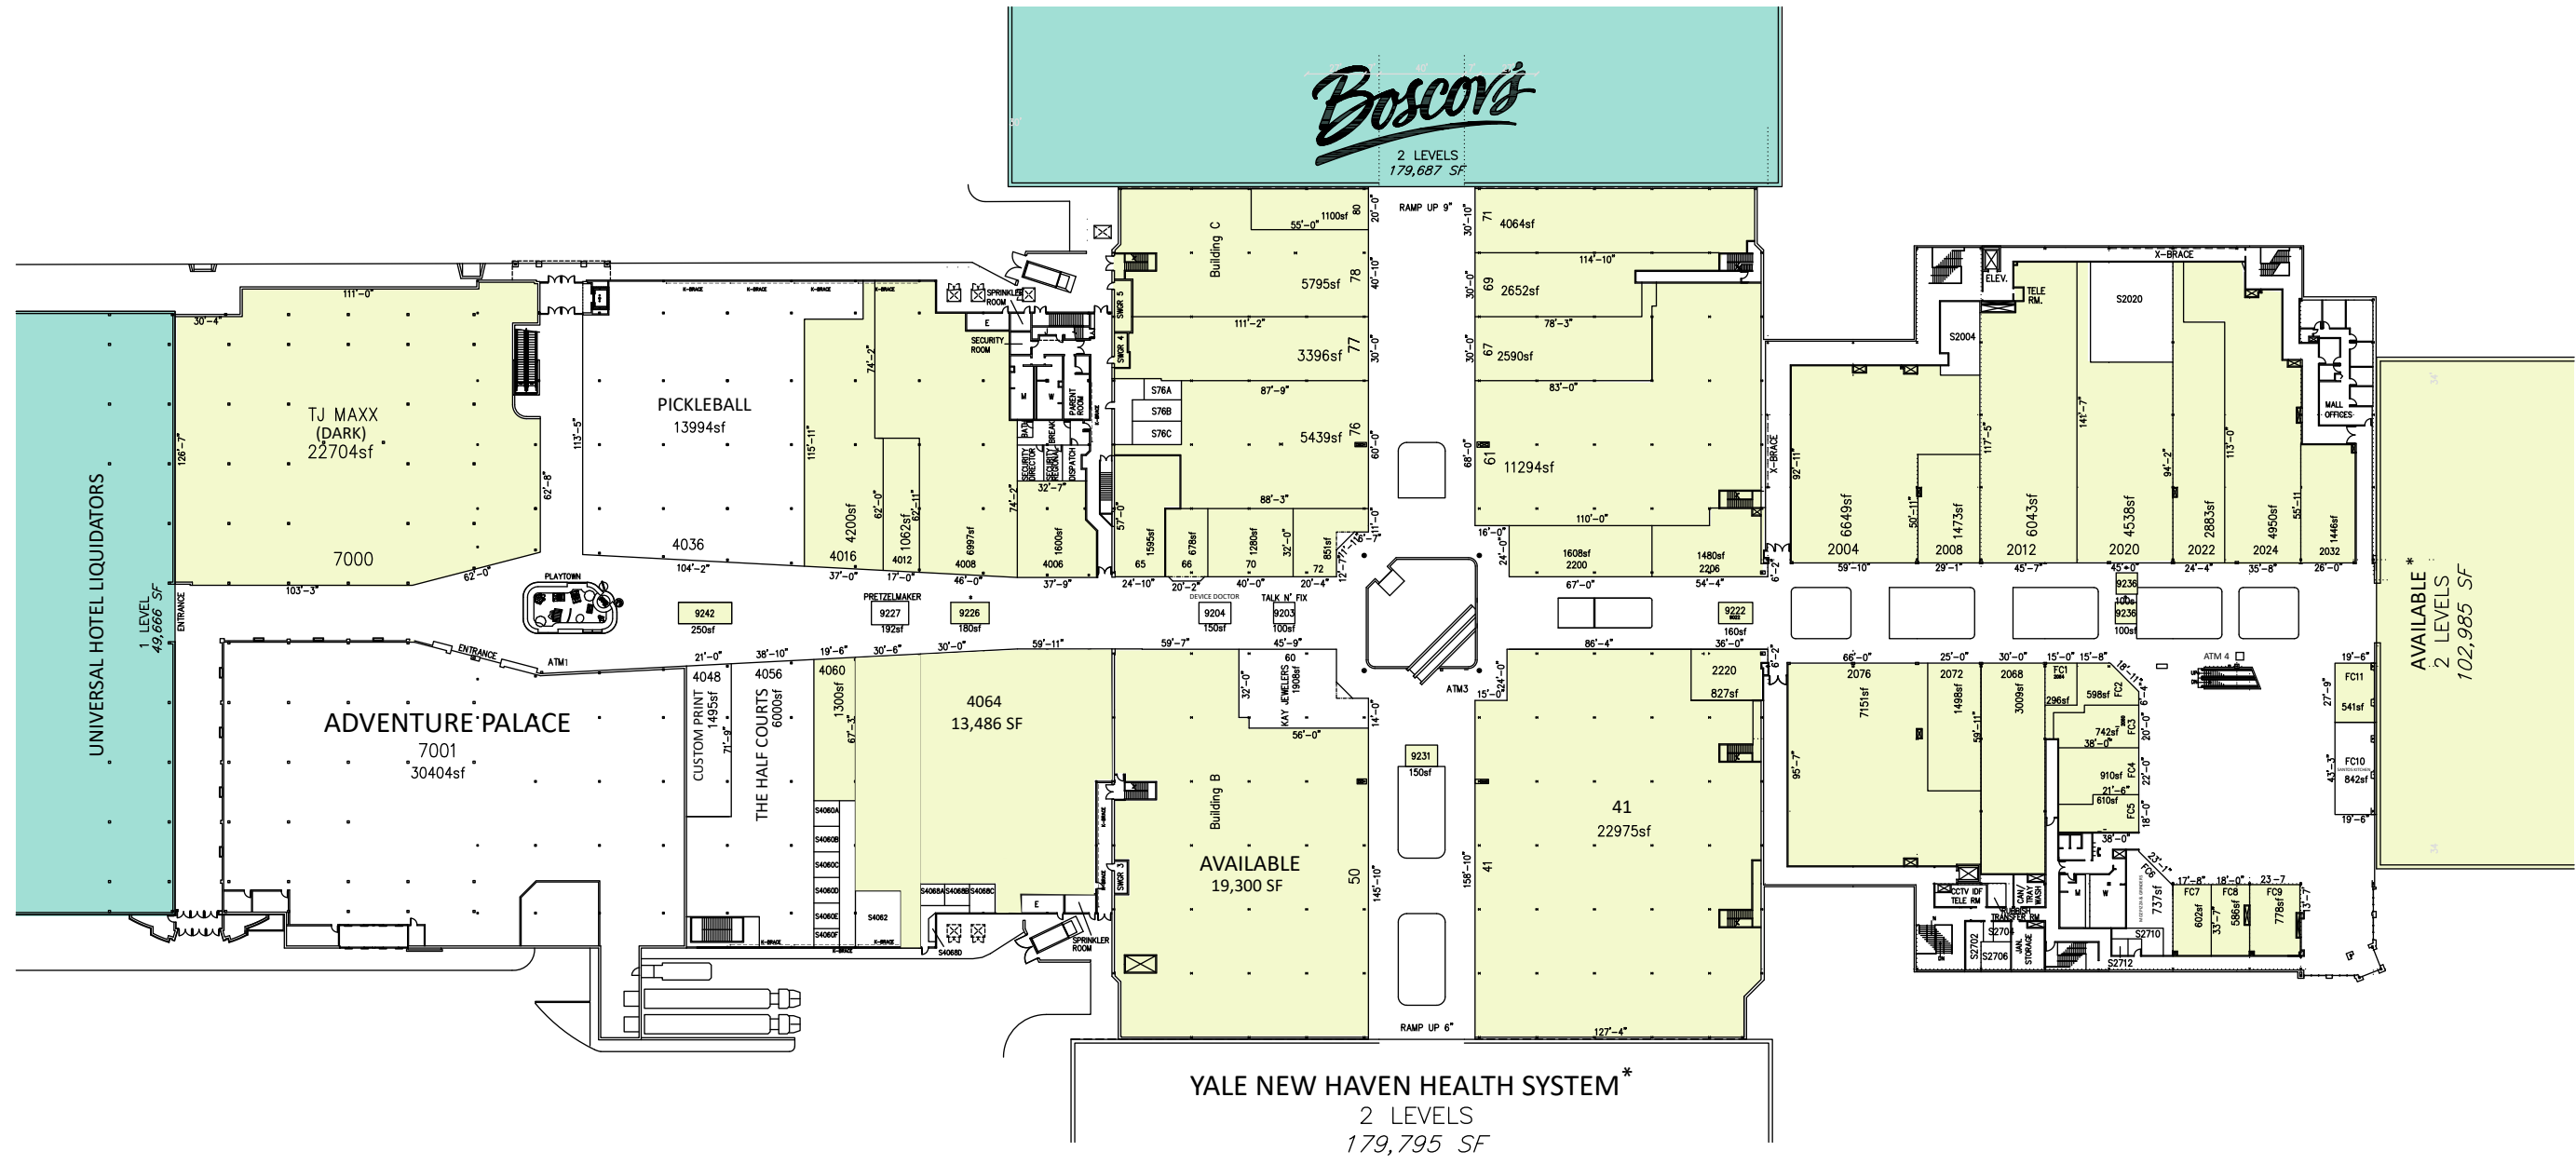

LEASING BY:

**MERIDEN MALL
MERIDEN, CT**

470 LEWIS AVENUE

LEASE PLAN
LP1

*NOT OWNED

LEASED
 AVAILABLE

LEASING BY:

**MERIDEN MALL
MERIDEN, CT**

470 LEWIS AVENUE

LEASE PLAN
LP2

*NOT OWNED

LEASED
 AVAILABLE