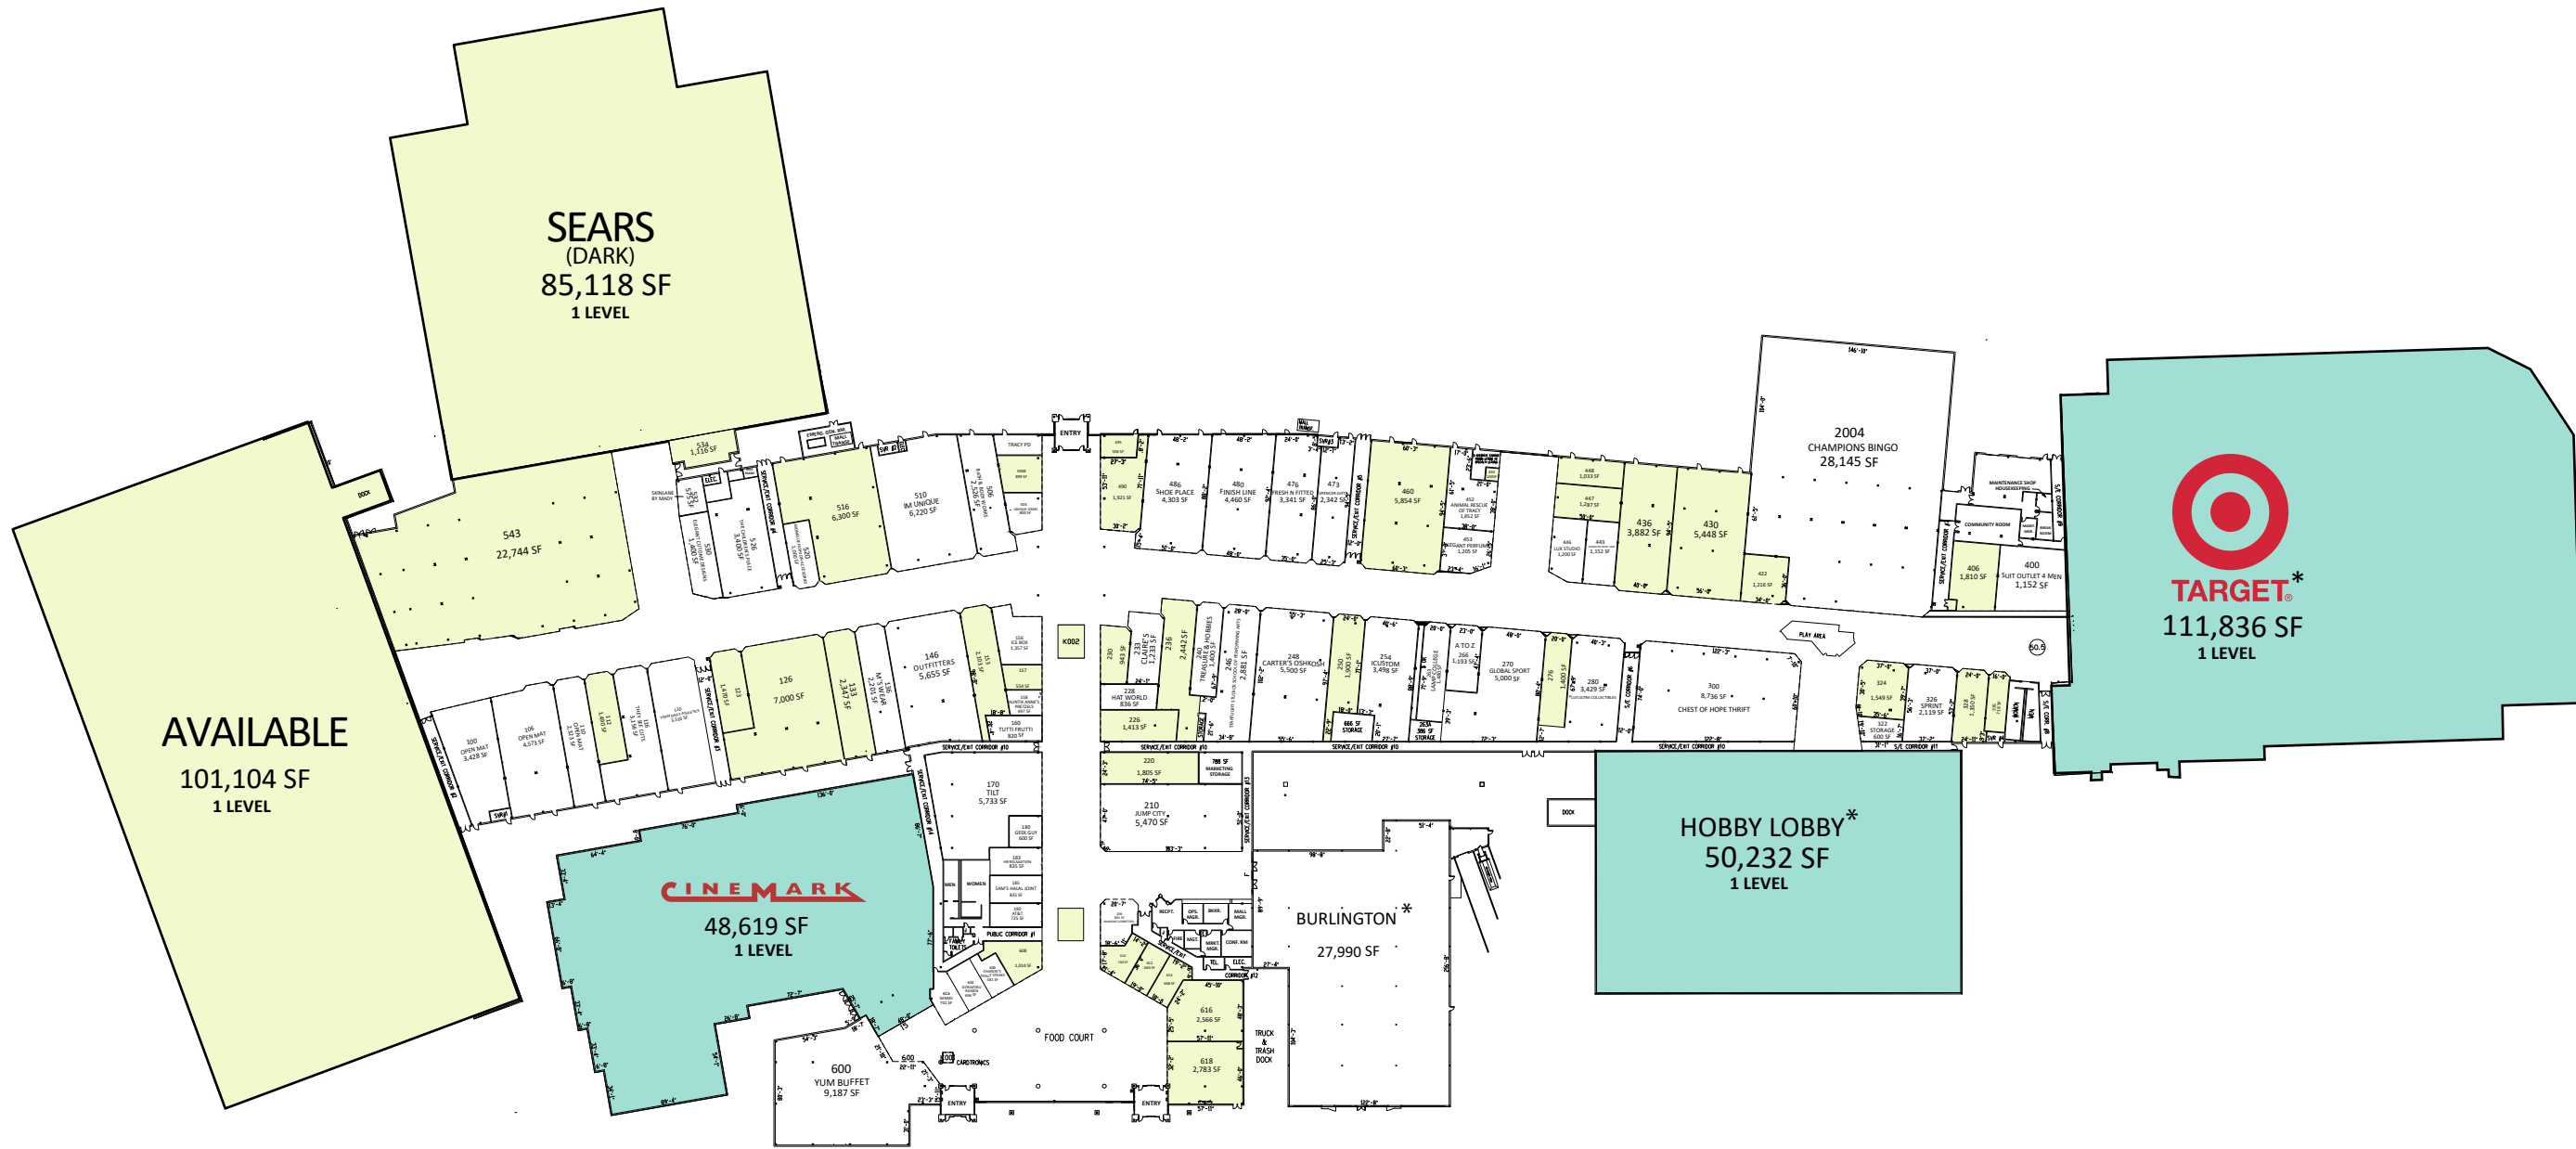

LEASING BY:

**WEST VALLEY CENTER
TRACY, CA**

3200 NORTH
NAGLEE RD.

LEASE PLAN
LP

LEASED

AVAILABLE

*NOT OWNED