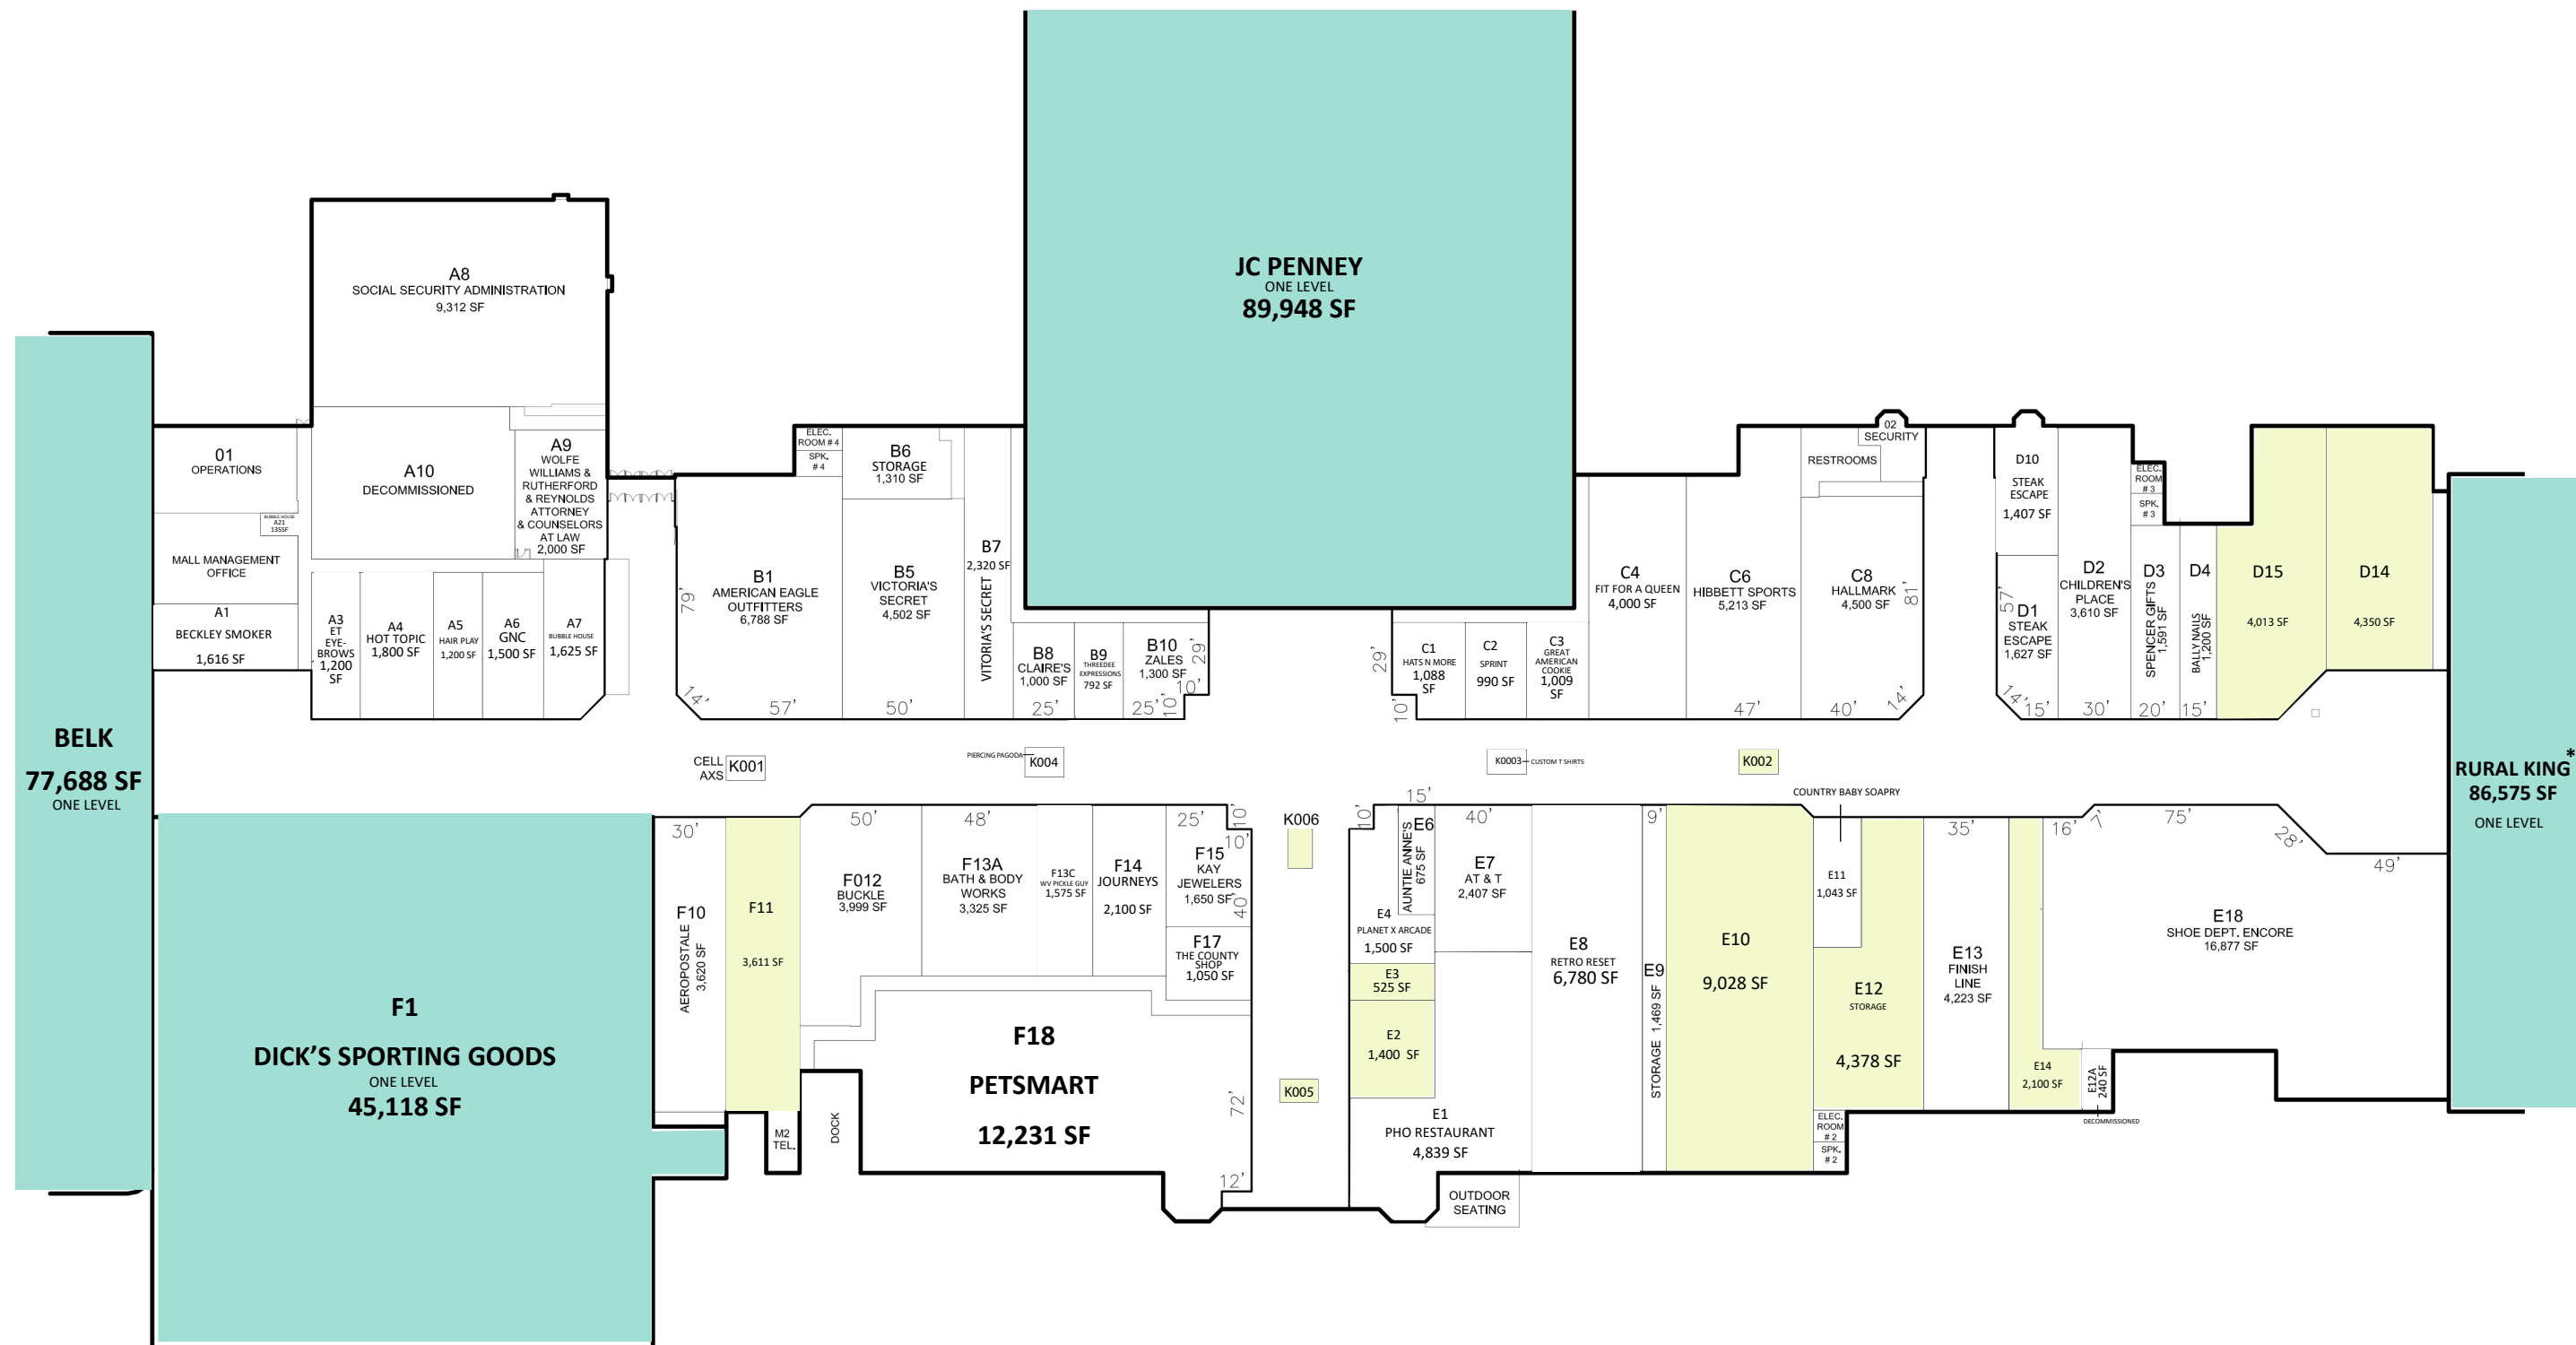

LEASING BY:

CROSSROADS MALL
BECKLEY, WV

2 CROSSROADS MALL

LEASE PLAN
LP

*NOT OWNED

LEASED
 AVAILABLE