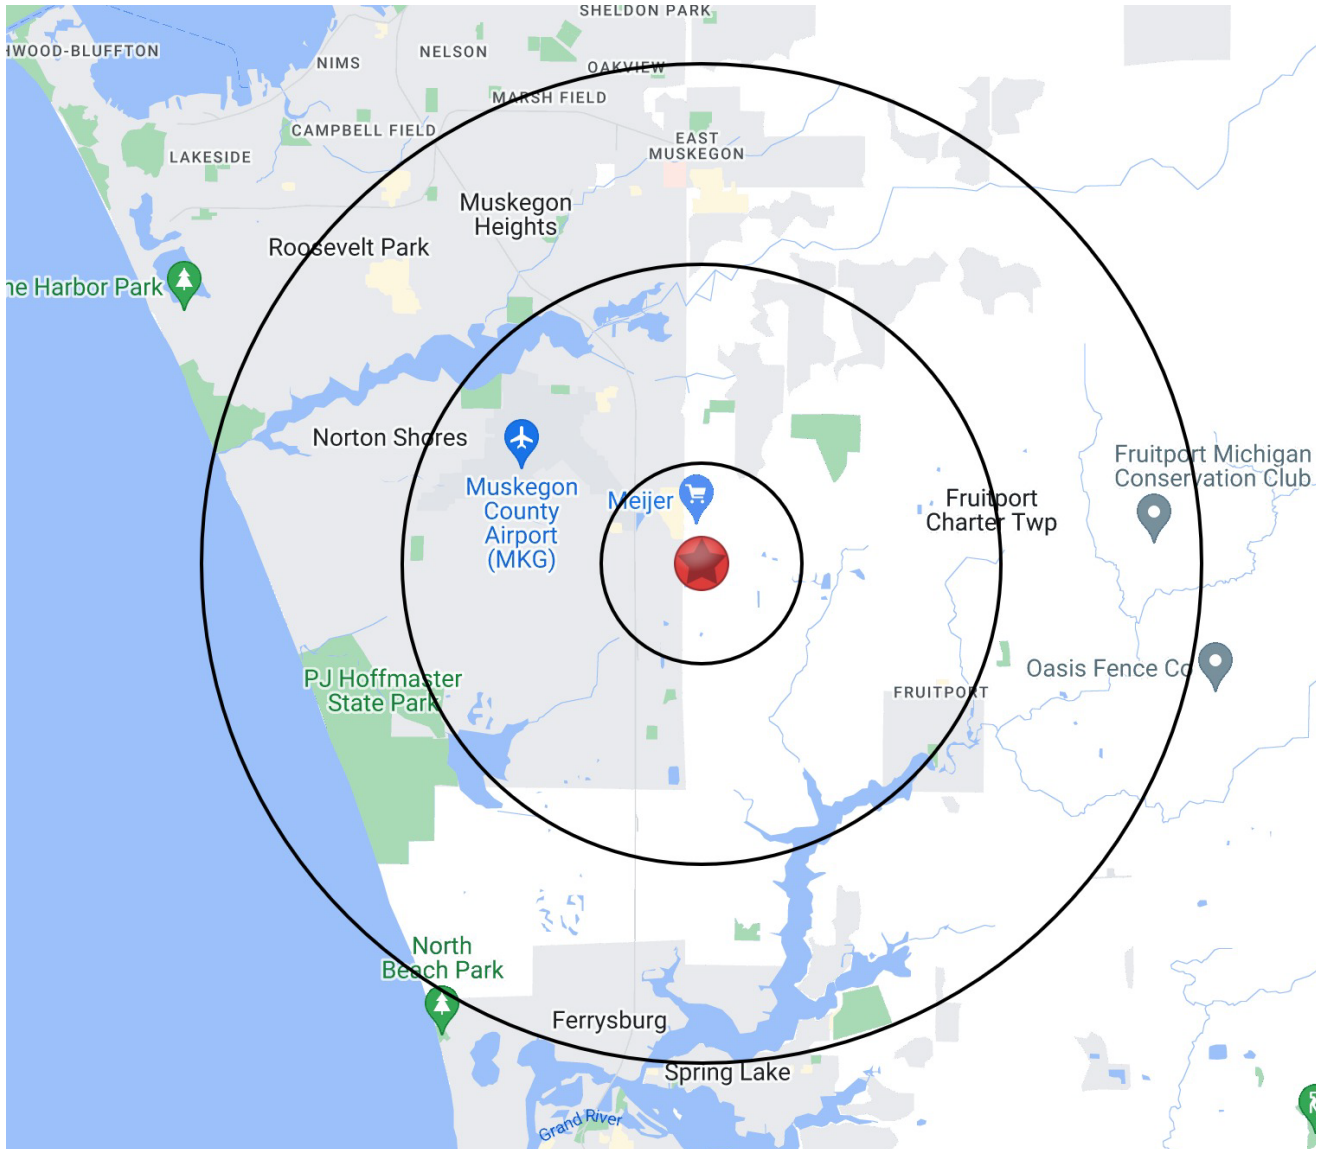

THE LAKES MALL

5600 Harvey St. Muskegon, MI 49444

RADIUS MAP

MASON
ASSET MANAGEMENT

T: 516 371.5858
E: leasing@masonam.com
150 Great Neck Road Suite 402
Great Neck, NY, 11021
www.masonam.com