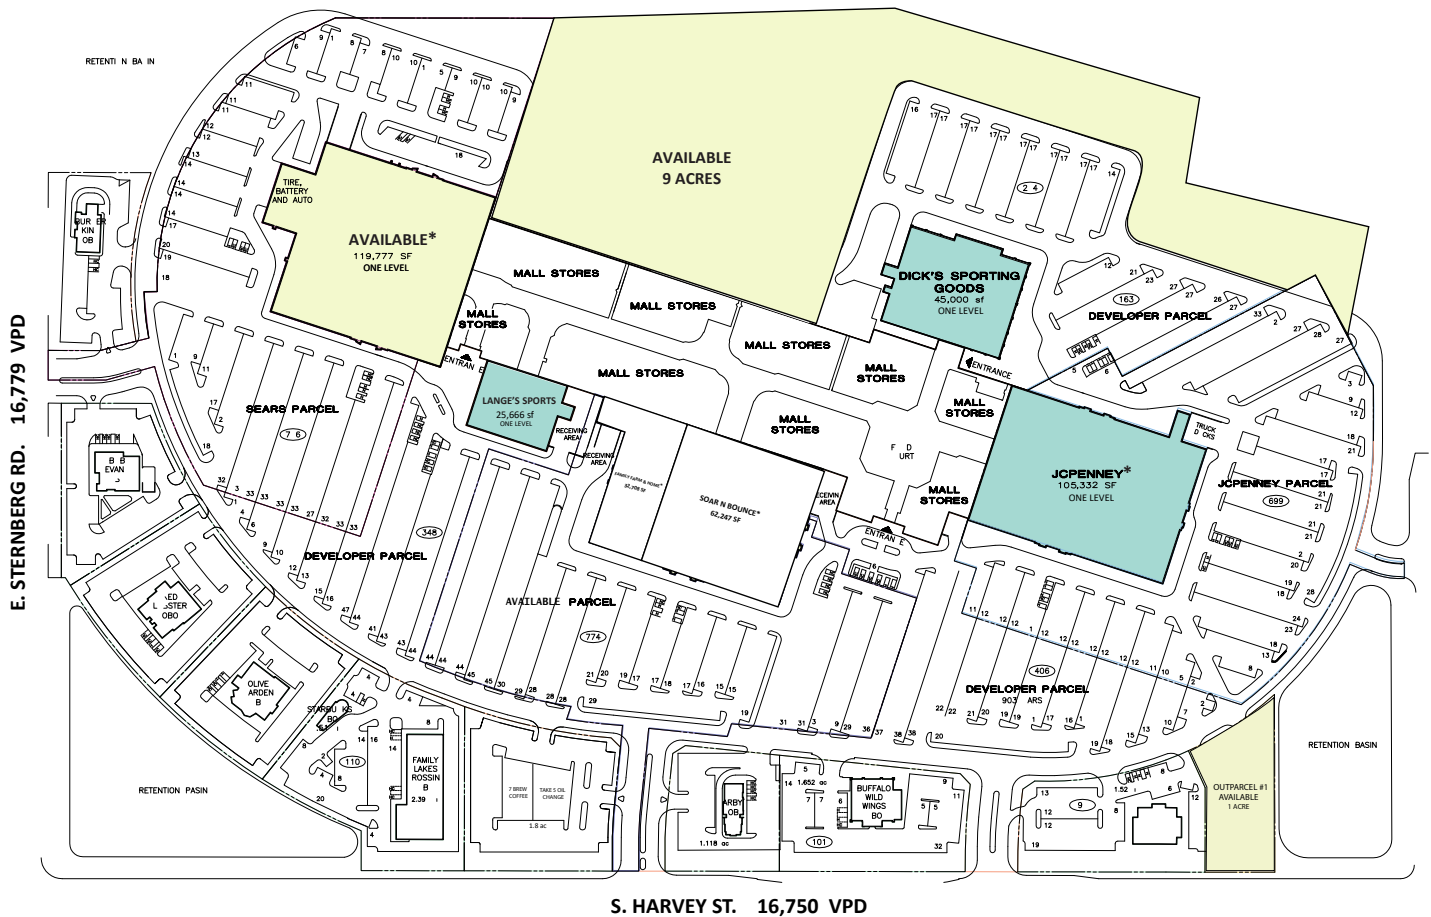

THE LAKES MALL

5600 Harvey St. Muskegon, MI 49444

SITE PLAN

*NOT OWNED

LEASED AVAILABLE

MASON
ASSET MANAGEMENT

T: 516 371.5858
E: leasing@masonam.com
150 Great Neck Road Suite 402
Great Neck, NY, 11021
www.masonam.com