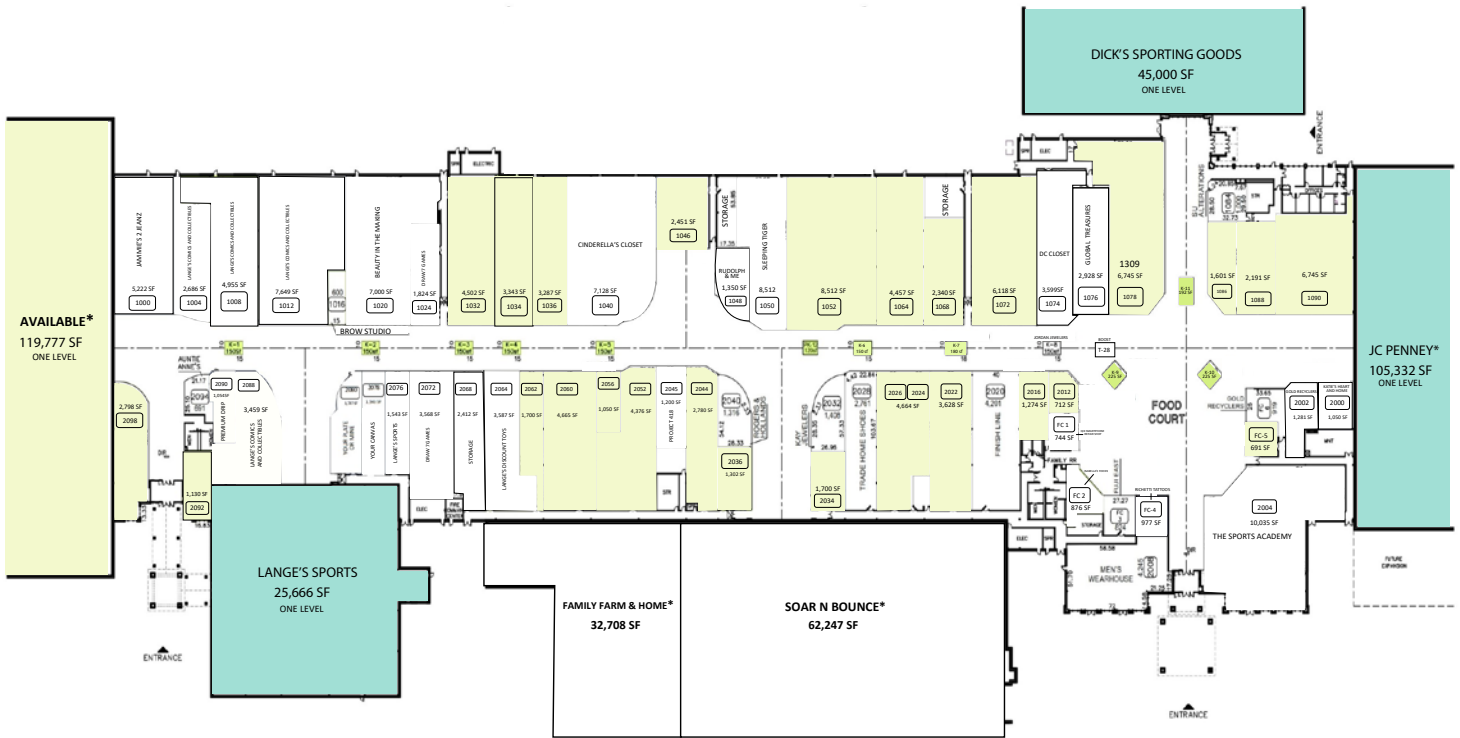

THE LAKES MALL

5600 Harvey St. Muskegon, MI 49444

LEASE PLAN

*NOT OWNED

LEASED
 AVAILABLE

MASON
ASSET MANAGEMENT

T: 516 371.5858
E: leasing@masonam.com
150 Great Neck Road Suite 402
Great Neck, NY, 11021
www.masonam.com