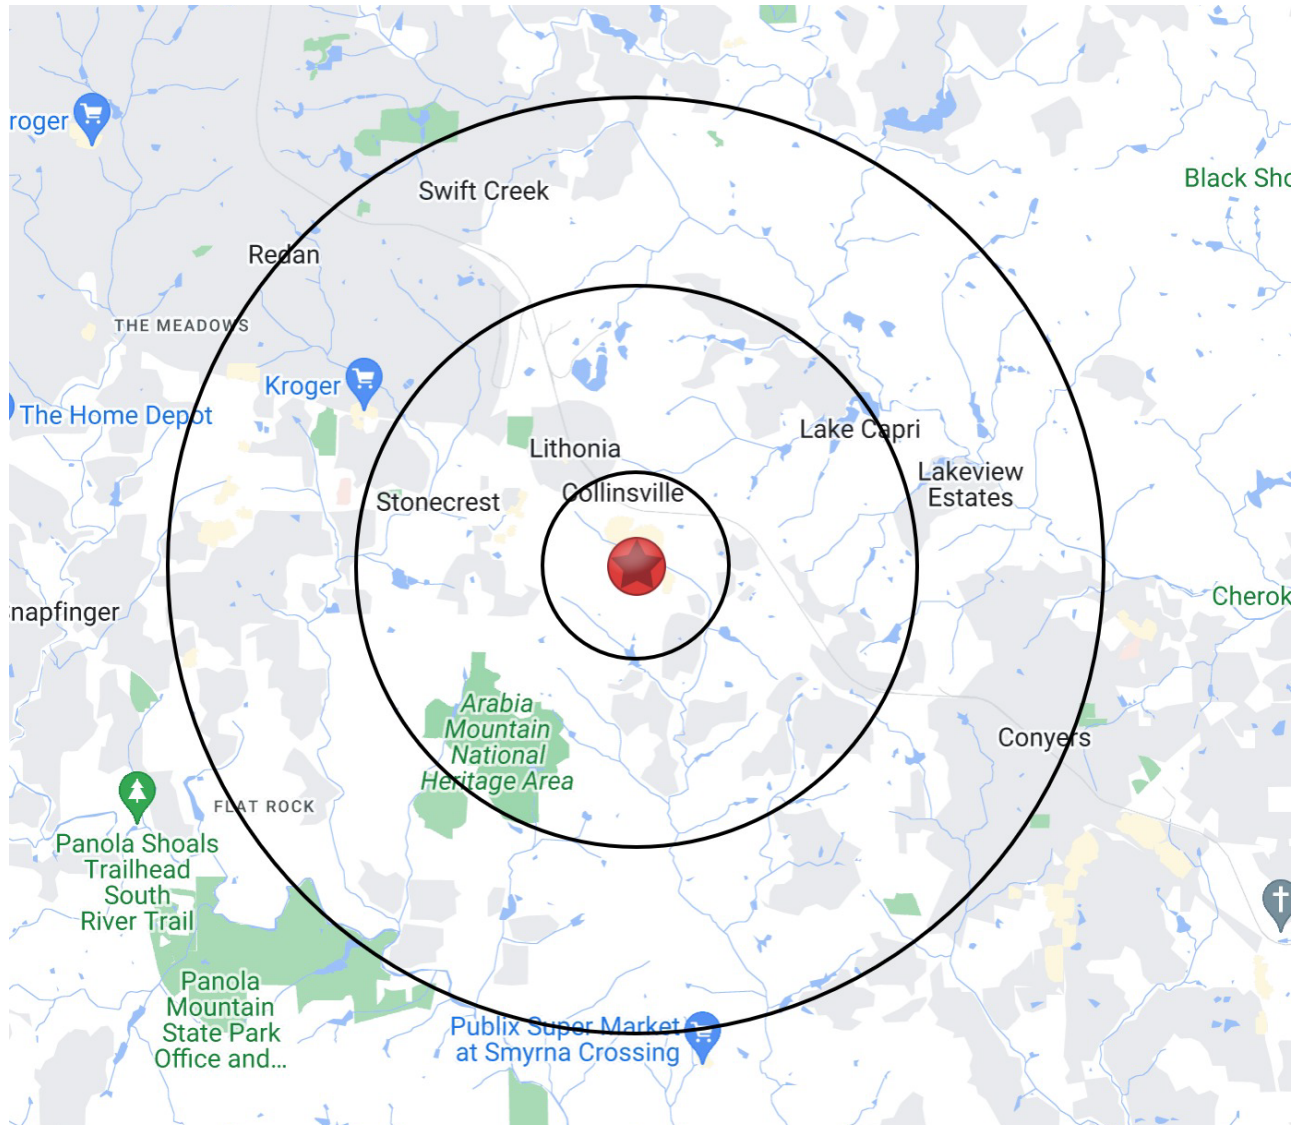

STONECREST MARKETPLACE

8100 Mall Parkway Lithonia, GA 30038

RADIUS MAP

MASON
ASSET MANAGEMENT

T: 516 371.5858
E: leasing@masonam.com
150 Great Neck Road Suite 402
Great Neck, NY, 11021
www.masonam.com