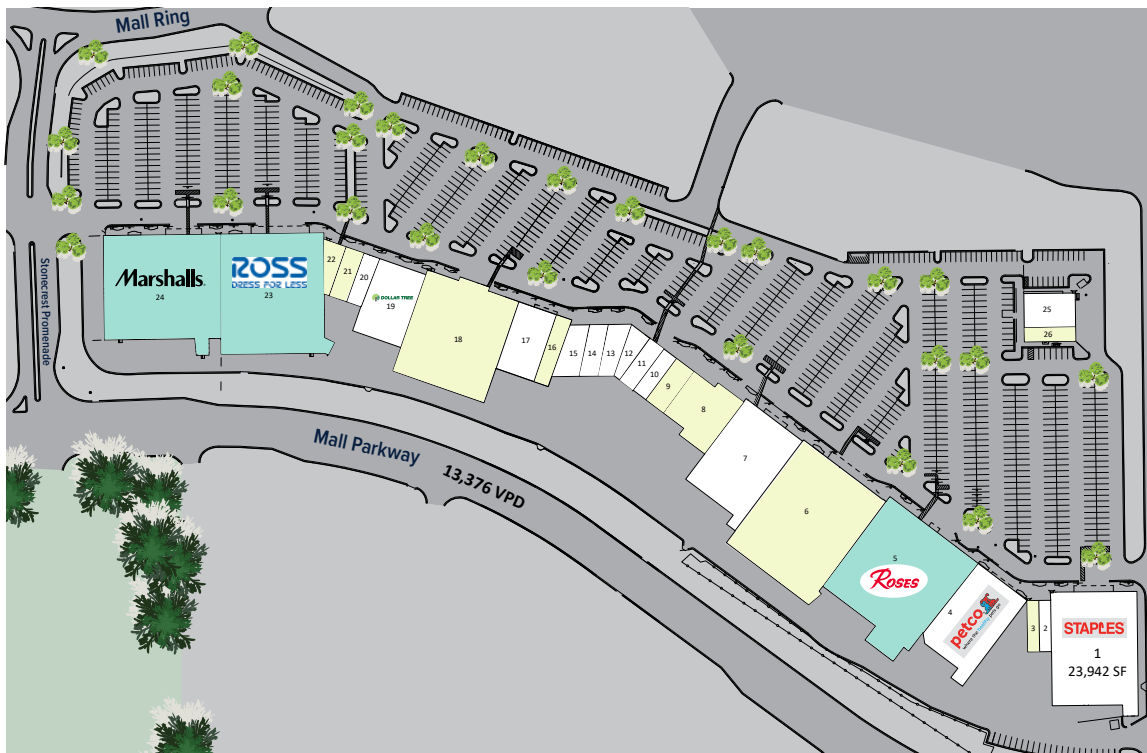

NOTES

- GLA: 264,609 SF
- Availabilities: 1,600 SF - 32,050 SF
- Traffic Count: I-20 at Turner Hill Road 119,900 VPD
Mall Parkway 13,376 VPD

ANCHORS

- Marshall's, Ross, Roses, Petco, Staples & Dollar Tree

MASON
ASSET MANAGEMENT

T: 516 371.5858
E: leasing@masonam.com
150 Great Neck Road Suite 402
Great Neck, NY, 11021
www.masonam.com

STONECREST MARKETPLACE

8100 Mall Parkway Lithonia, GA 30038

SITE PLAN

Suite	Tenant	Square Feet
1	Staples	23,942
2	Fatou Hair Braiding	1,374
3	Available	1,600
4	Petco	15,342
5	Roses	32,000
6	Available	32,050
7	Chapel Beauty	17,410
8	Available	10,225
9	Available	2,000 SF
10	100 Degrees Barber Shop	1,200
11	University Apparel	1,600
12	Hollywood Nails	1,310
13	Princess Hair	2,923
14	Crystal Palace, Sip & Frost Cake Bar	1,600
15	Shoe Land	3,960
16	Available	2,606
17	Kids World	6,848
18	Available	25,270
19	Dollar Tree	9,600
20	Huma Salon	1,600
21	Available	2,000
22	Available	2,247
23	Ross Dress for Less	30,082
24	Marshalls	30,000
25	Children's Dentistry	4,400
26	Available	1,600