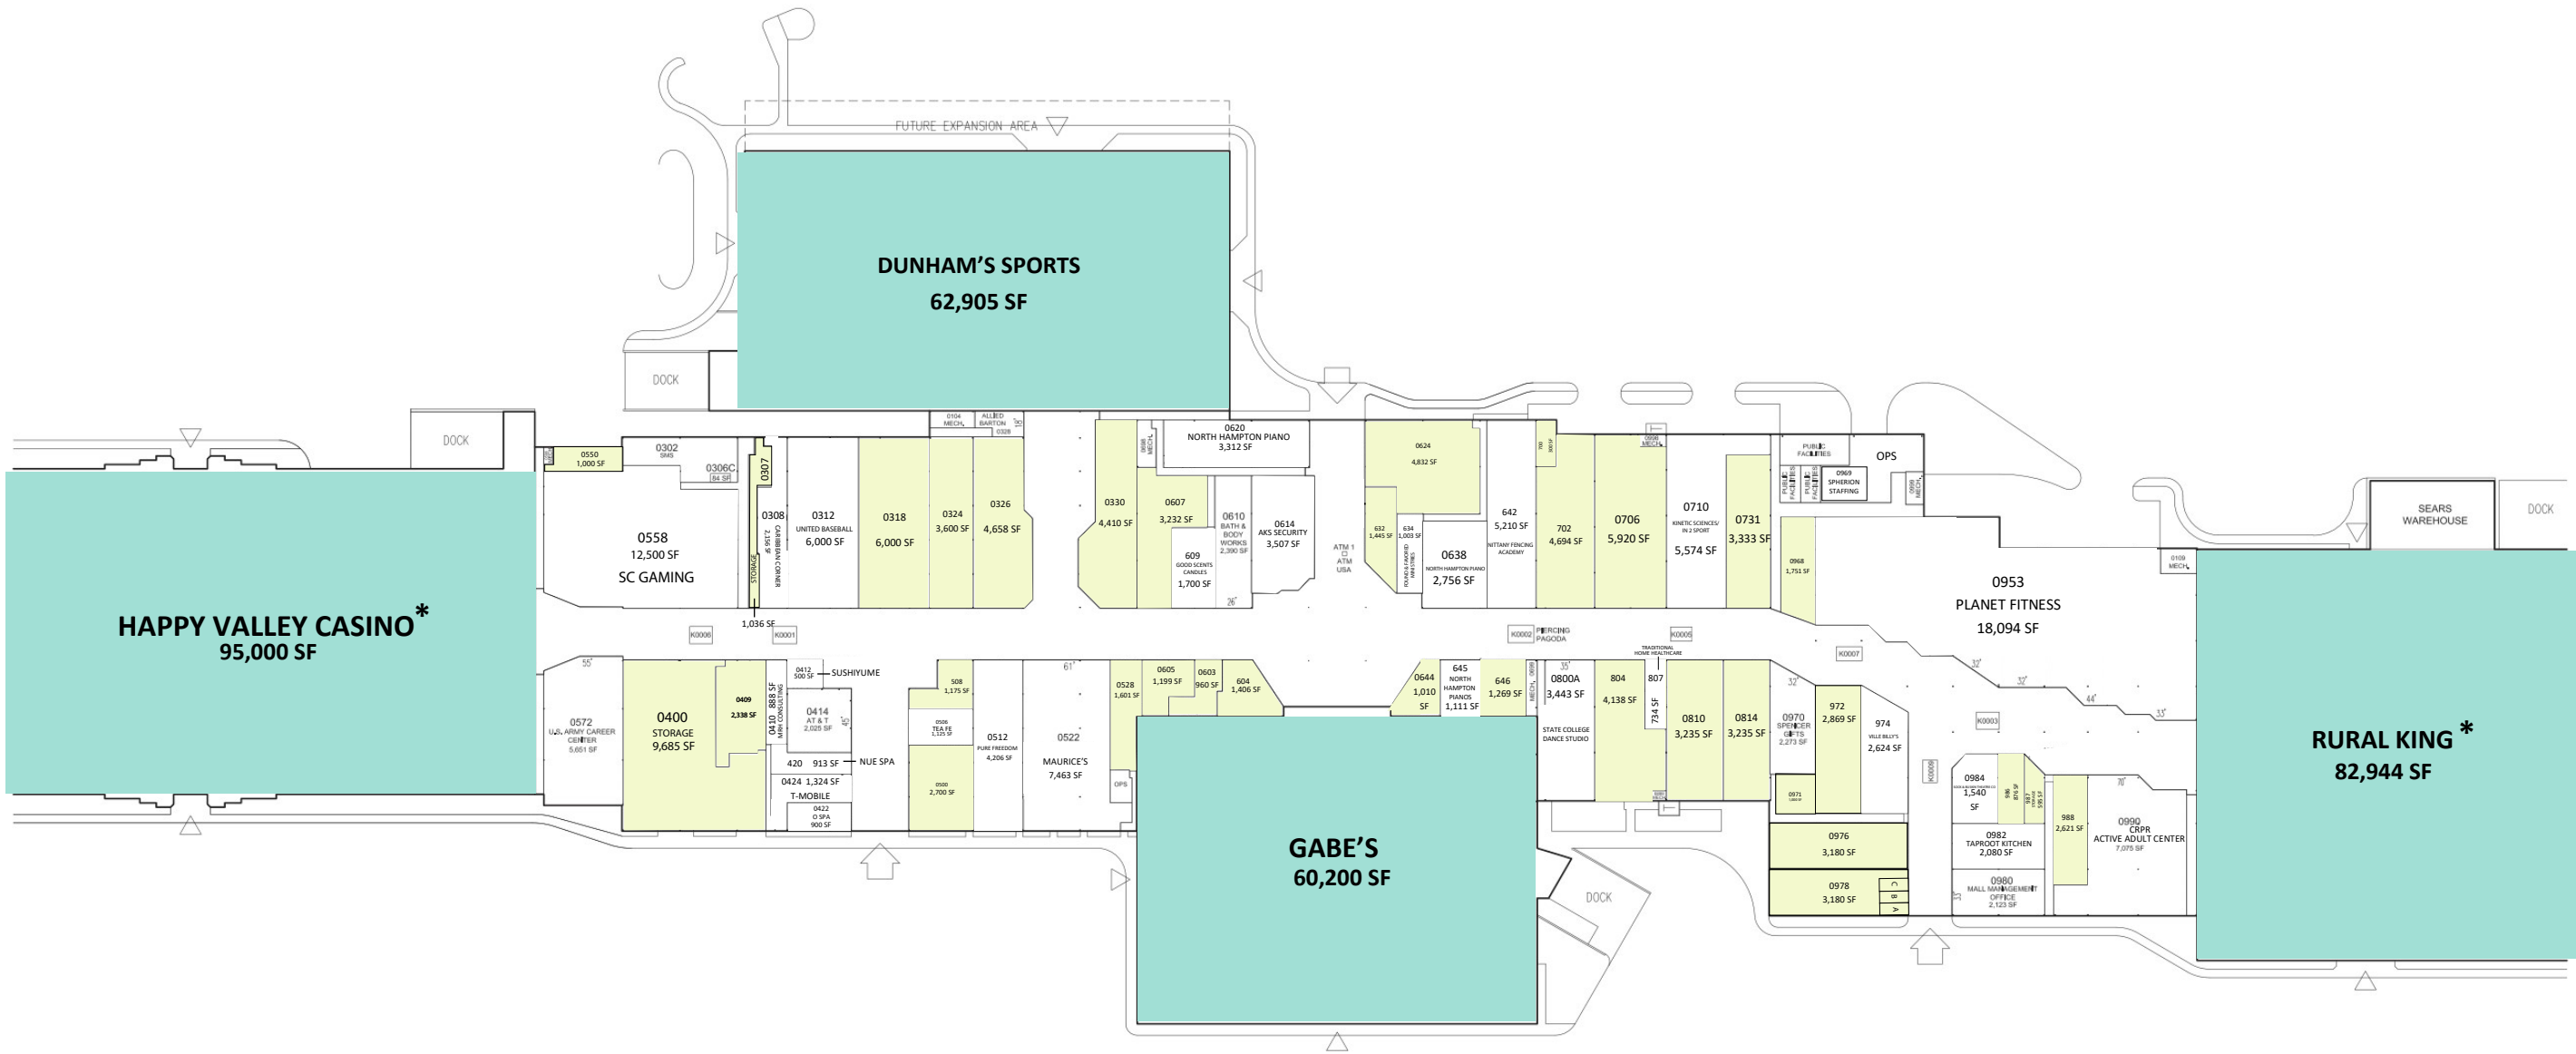

LEASING BY:

**NITTANY MALL
STATE COLLEGE, PA**

2901 EAST COLLEGE AVE.

LEASE PLAN
LP

*NOT OWNED

LEASED
 AVAILABLE