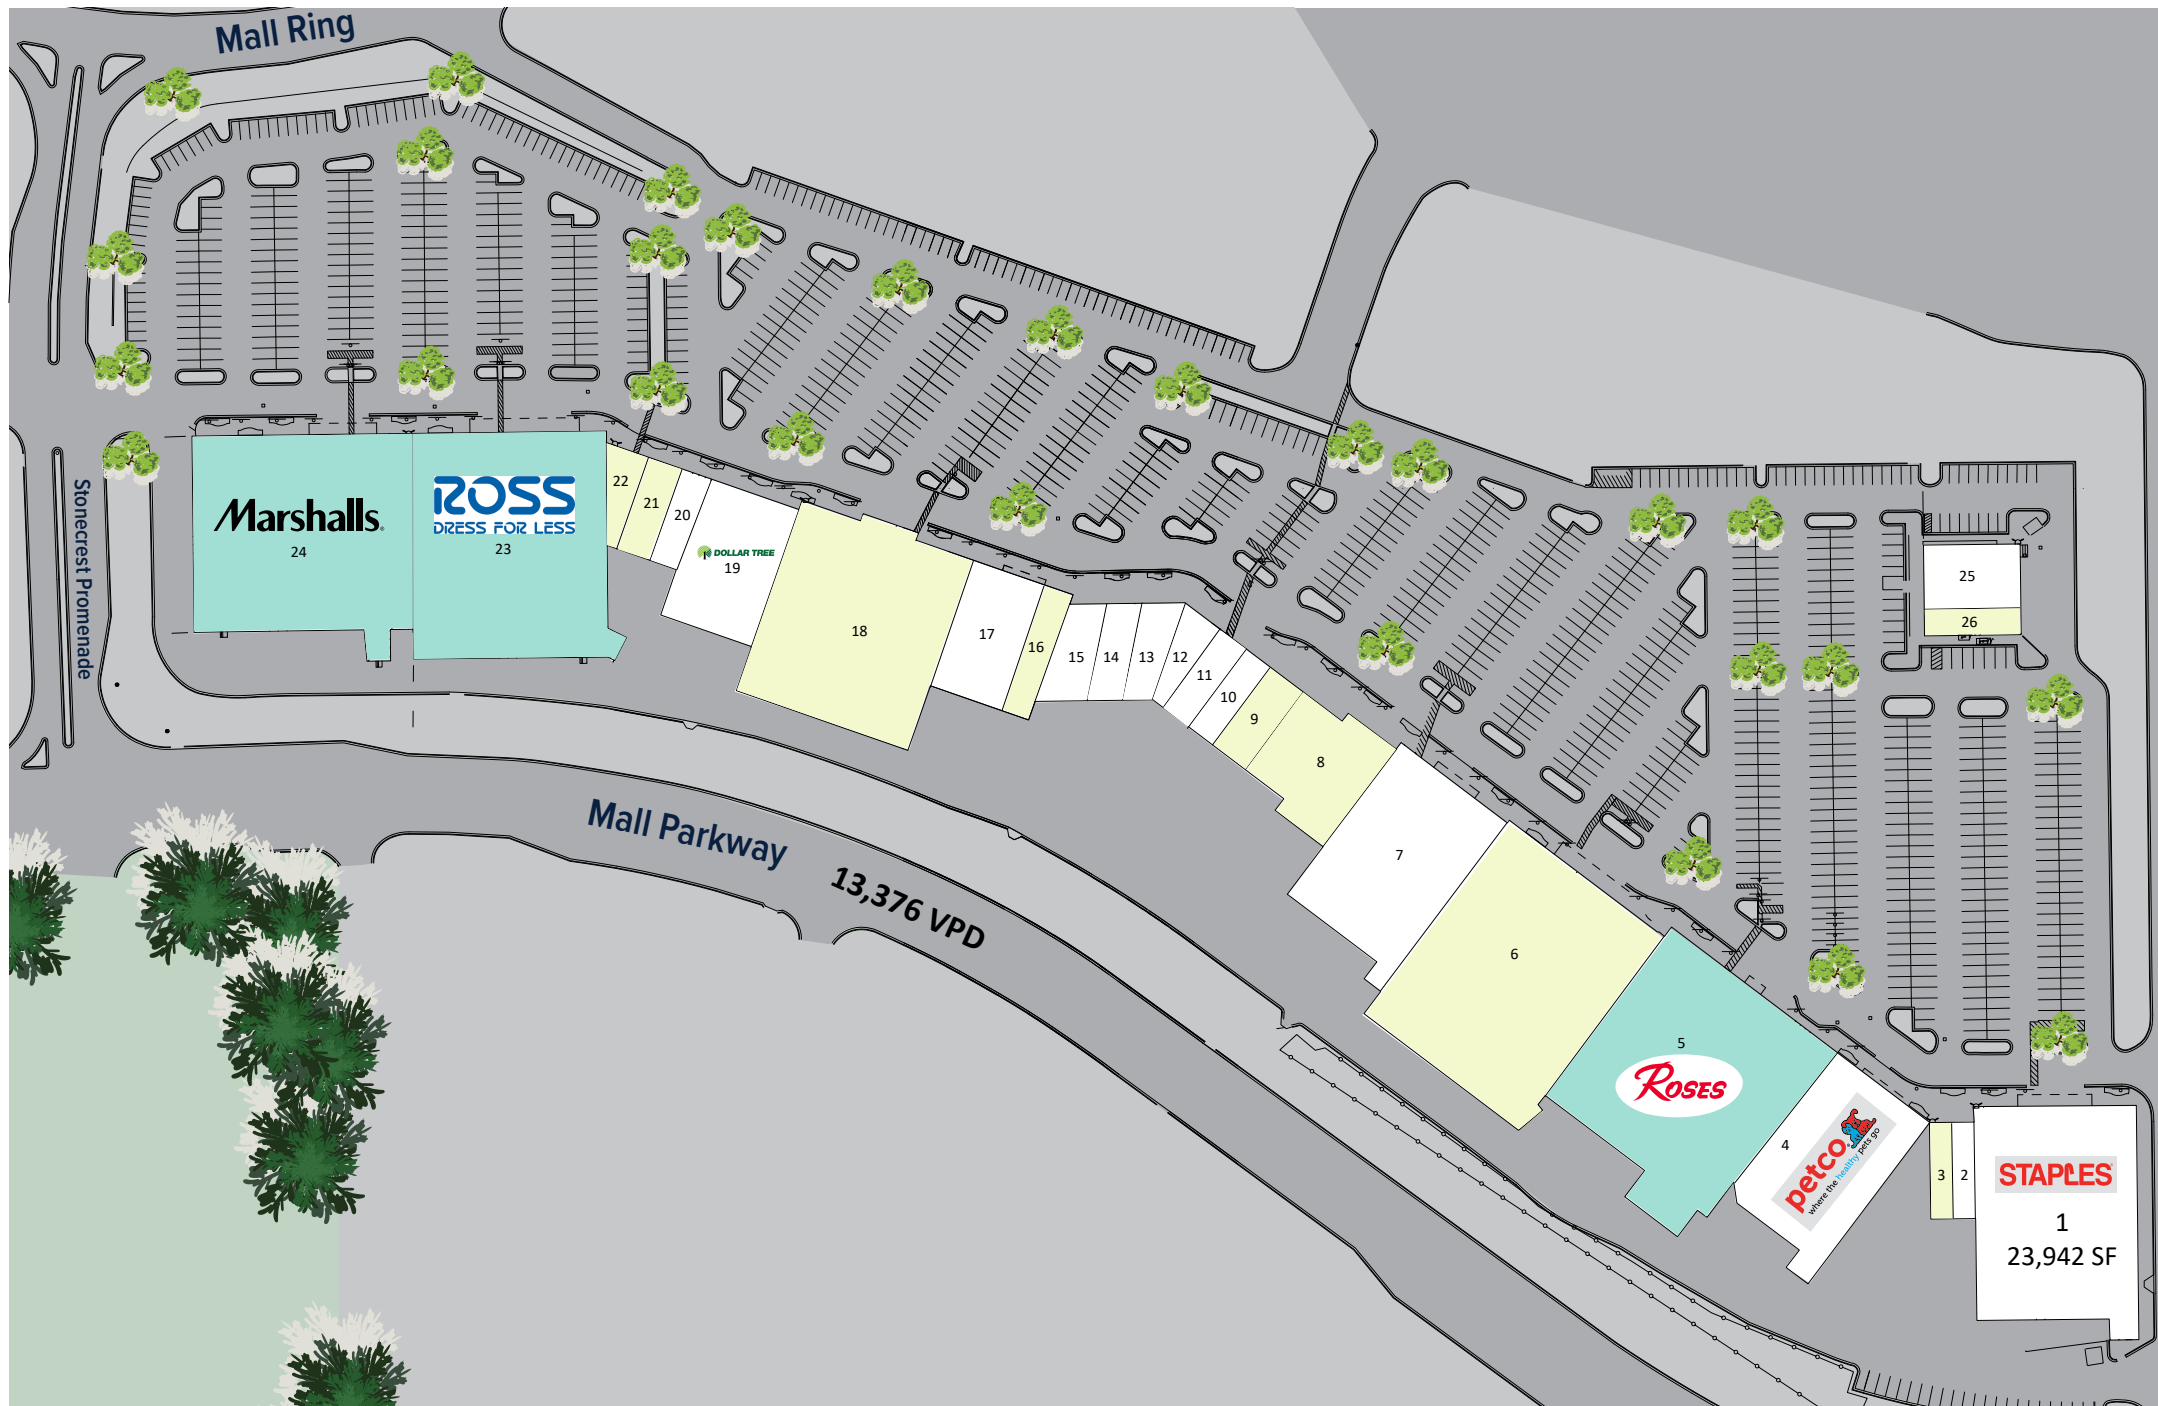

**STONECREST MARKETPLACE  
LITHONIA, GA**

8000-8100  
MALL PARKWAY

SITE PLAN  
SP

Suite	Tenant	Square Feet
1	Staples	23,942
2	Fatou Hair Braiding	1,374
3	Available	1,600
4	Petco	15,342
5	Roses	32,000
6	Available	32,050
7	Chapel Beauty	17,410
8	Available	10,225
9	Available	2,000 SF
10	100 Degrees Barber Shop	1,200
11	University Apparel	1,600
12	Hollywood Nails	1,310
13	Princess Hair	2,923
14	Crystal Palace, Sip & Frost Cake Bar	1,600
15	Shoe Land	3,960
16	Available	2,606
17	Kids World	6,848
18	Available	25,270
19	Dollar Tree	9,600
20	Huma Salon	1,600
21	Available	2,000
22	Available	2,247
23	Ross Dress for Less	30,082
24	Marshalls	30,000
25	Children's Dentistry	4,400
26	Available	1,600