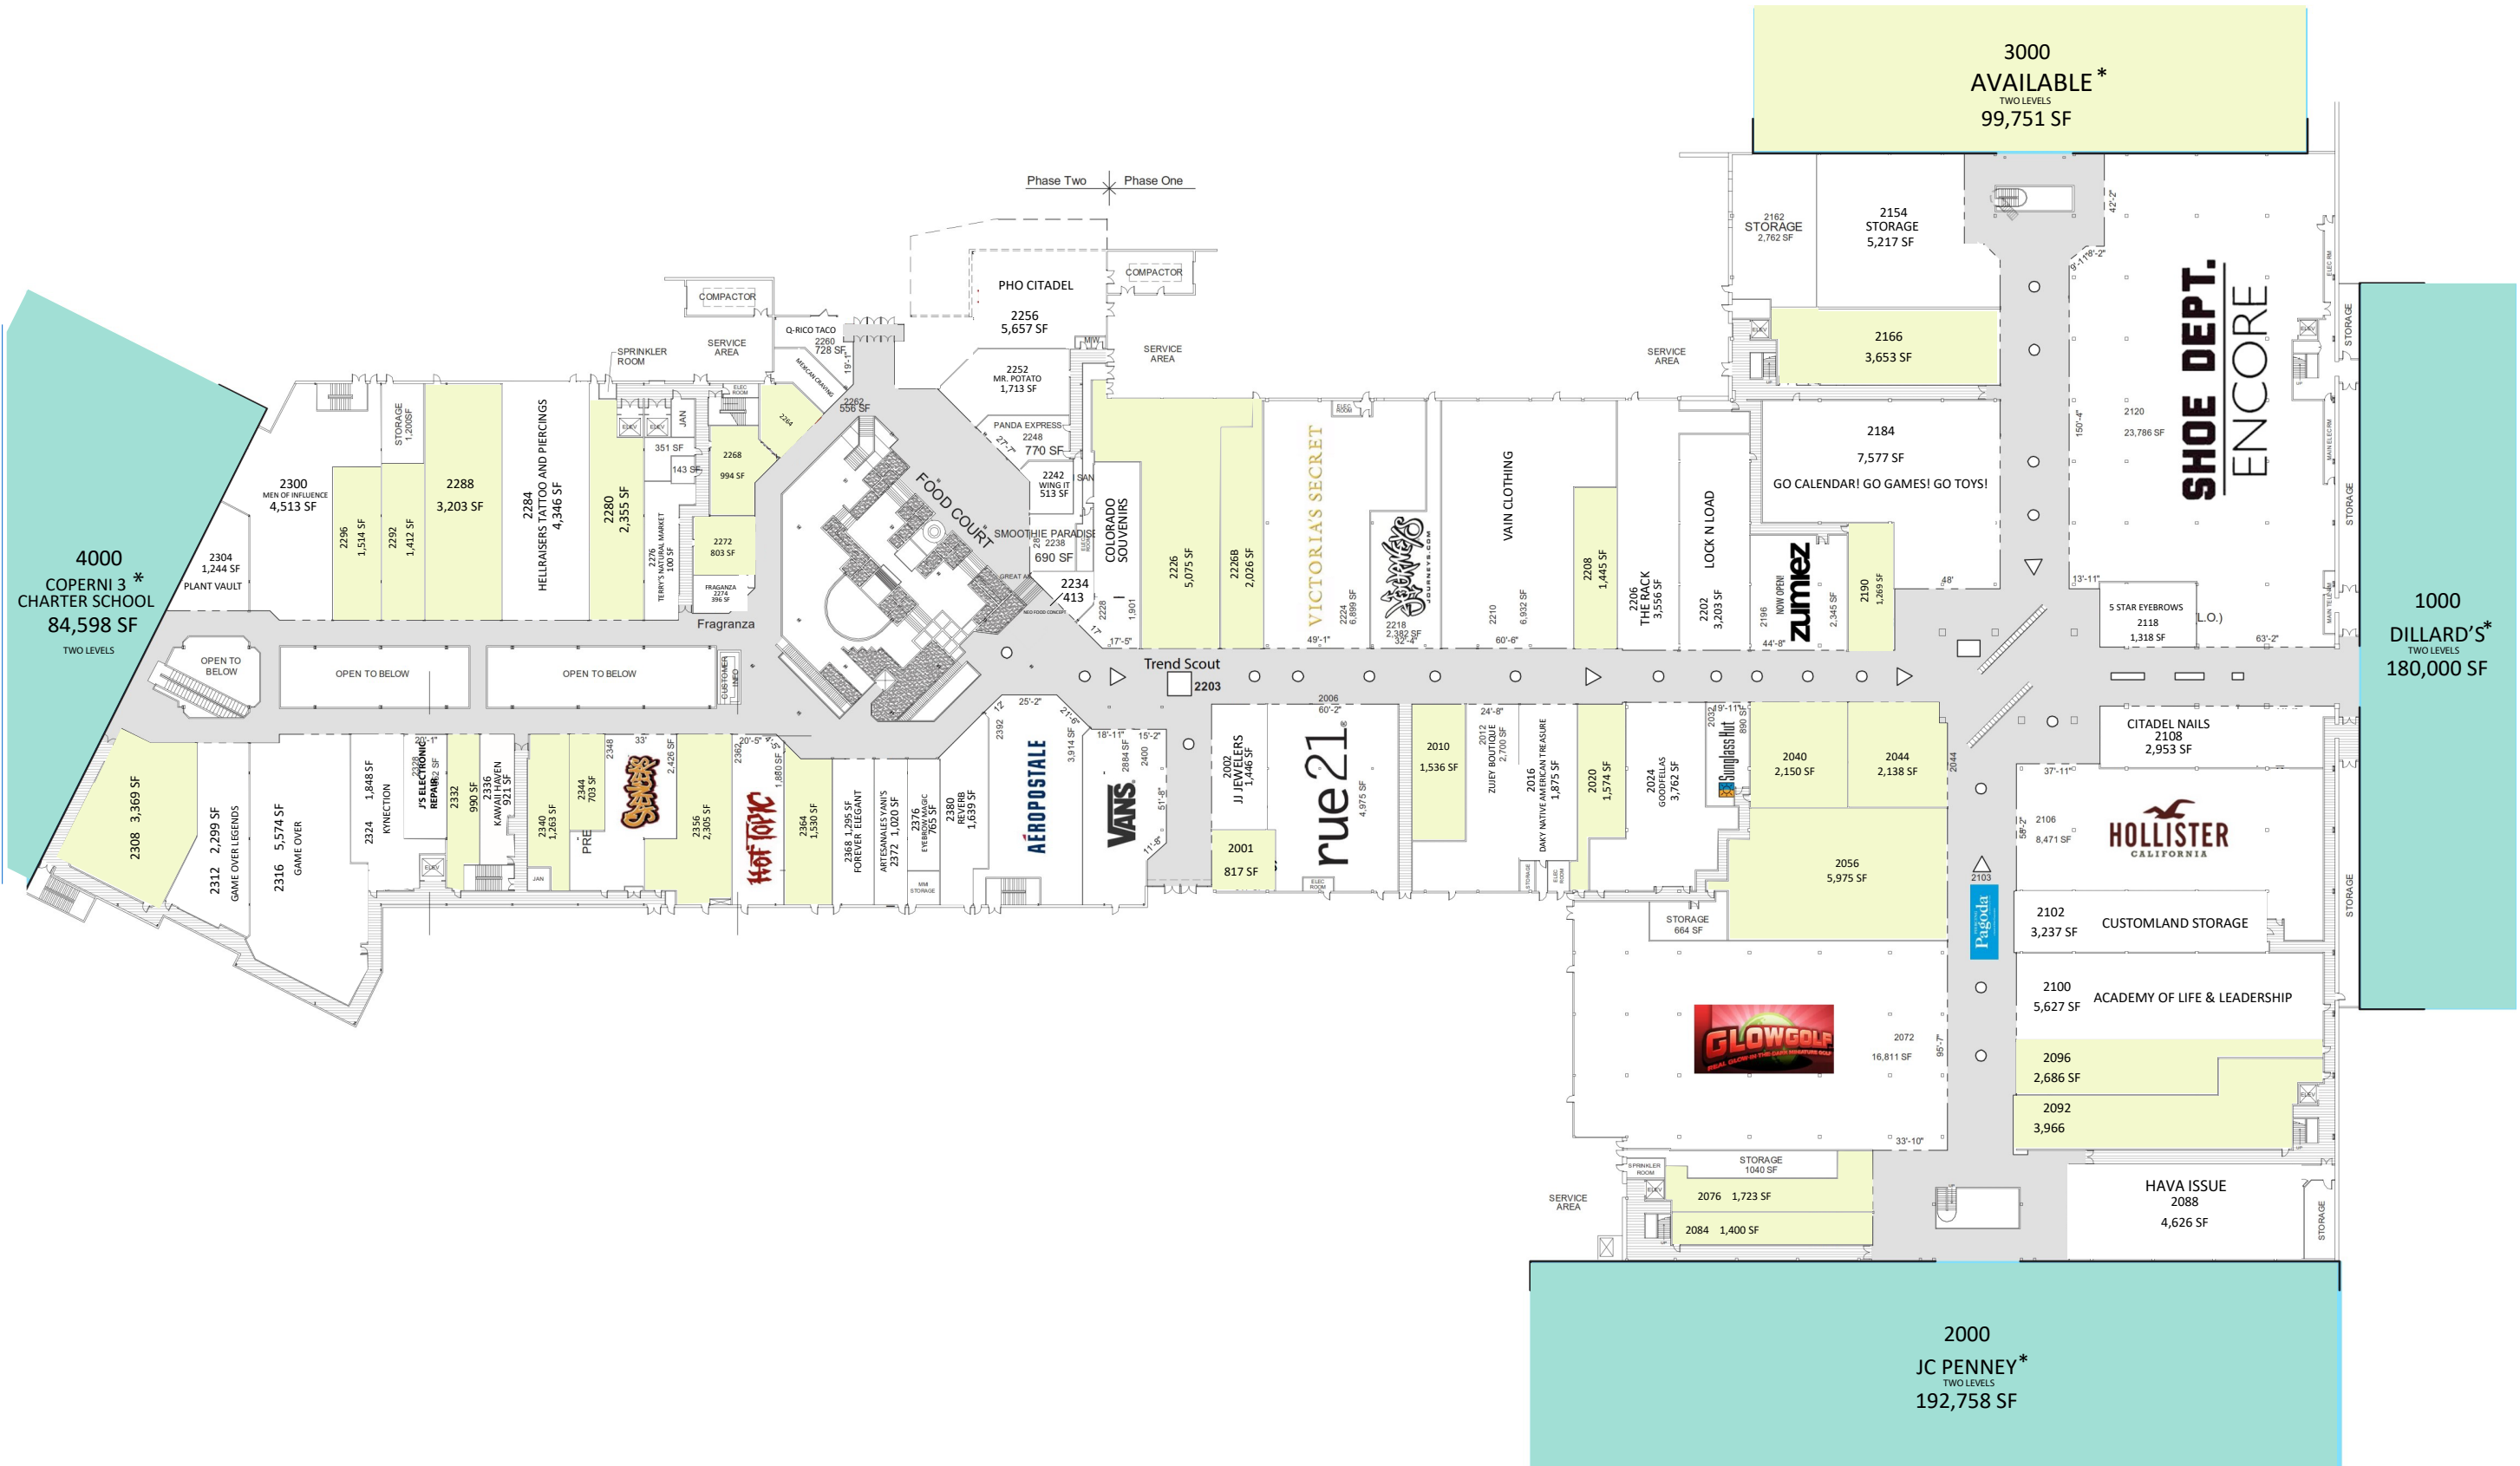

LEVEL 1

LEASING BY:

**THE CITADEL
COLORADO SPRINGS, CO**

750 CITADEL DR. EAST

LEASE PLAN
LP1

*NOT OWNED

LEASED
 AVAILABLE

LEVEL 2

LEASING BY:

THE CITADEL
COLORADO SPRINGS, CO

750 CITADEL DR. EAST

LEASE PLAN
LP2

*NOT OWNED

LEASED AVAILABLE

LEVEL 3

LEASED

AVAILABLE

LEASING BY:

THE CITADEL
COLORADO SPRINGS, CO

750 CITADEL DR. EAST

LEASE PLAN
LP2

*NOT OWNED