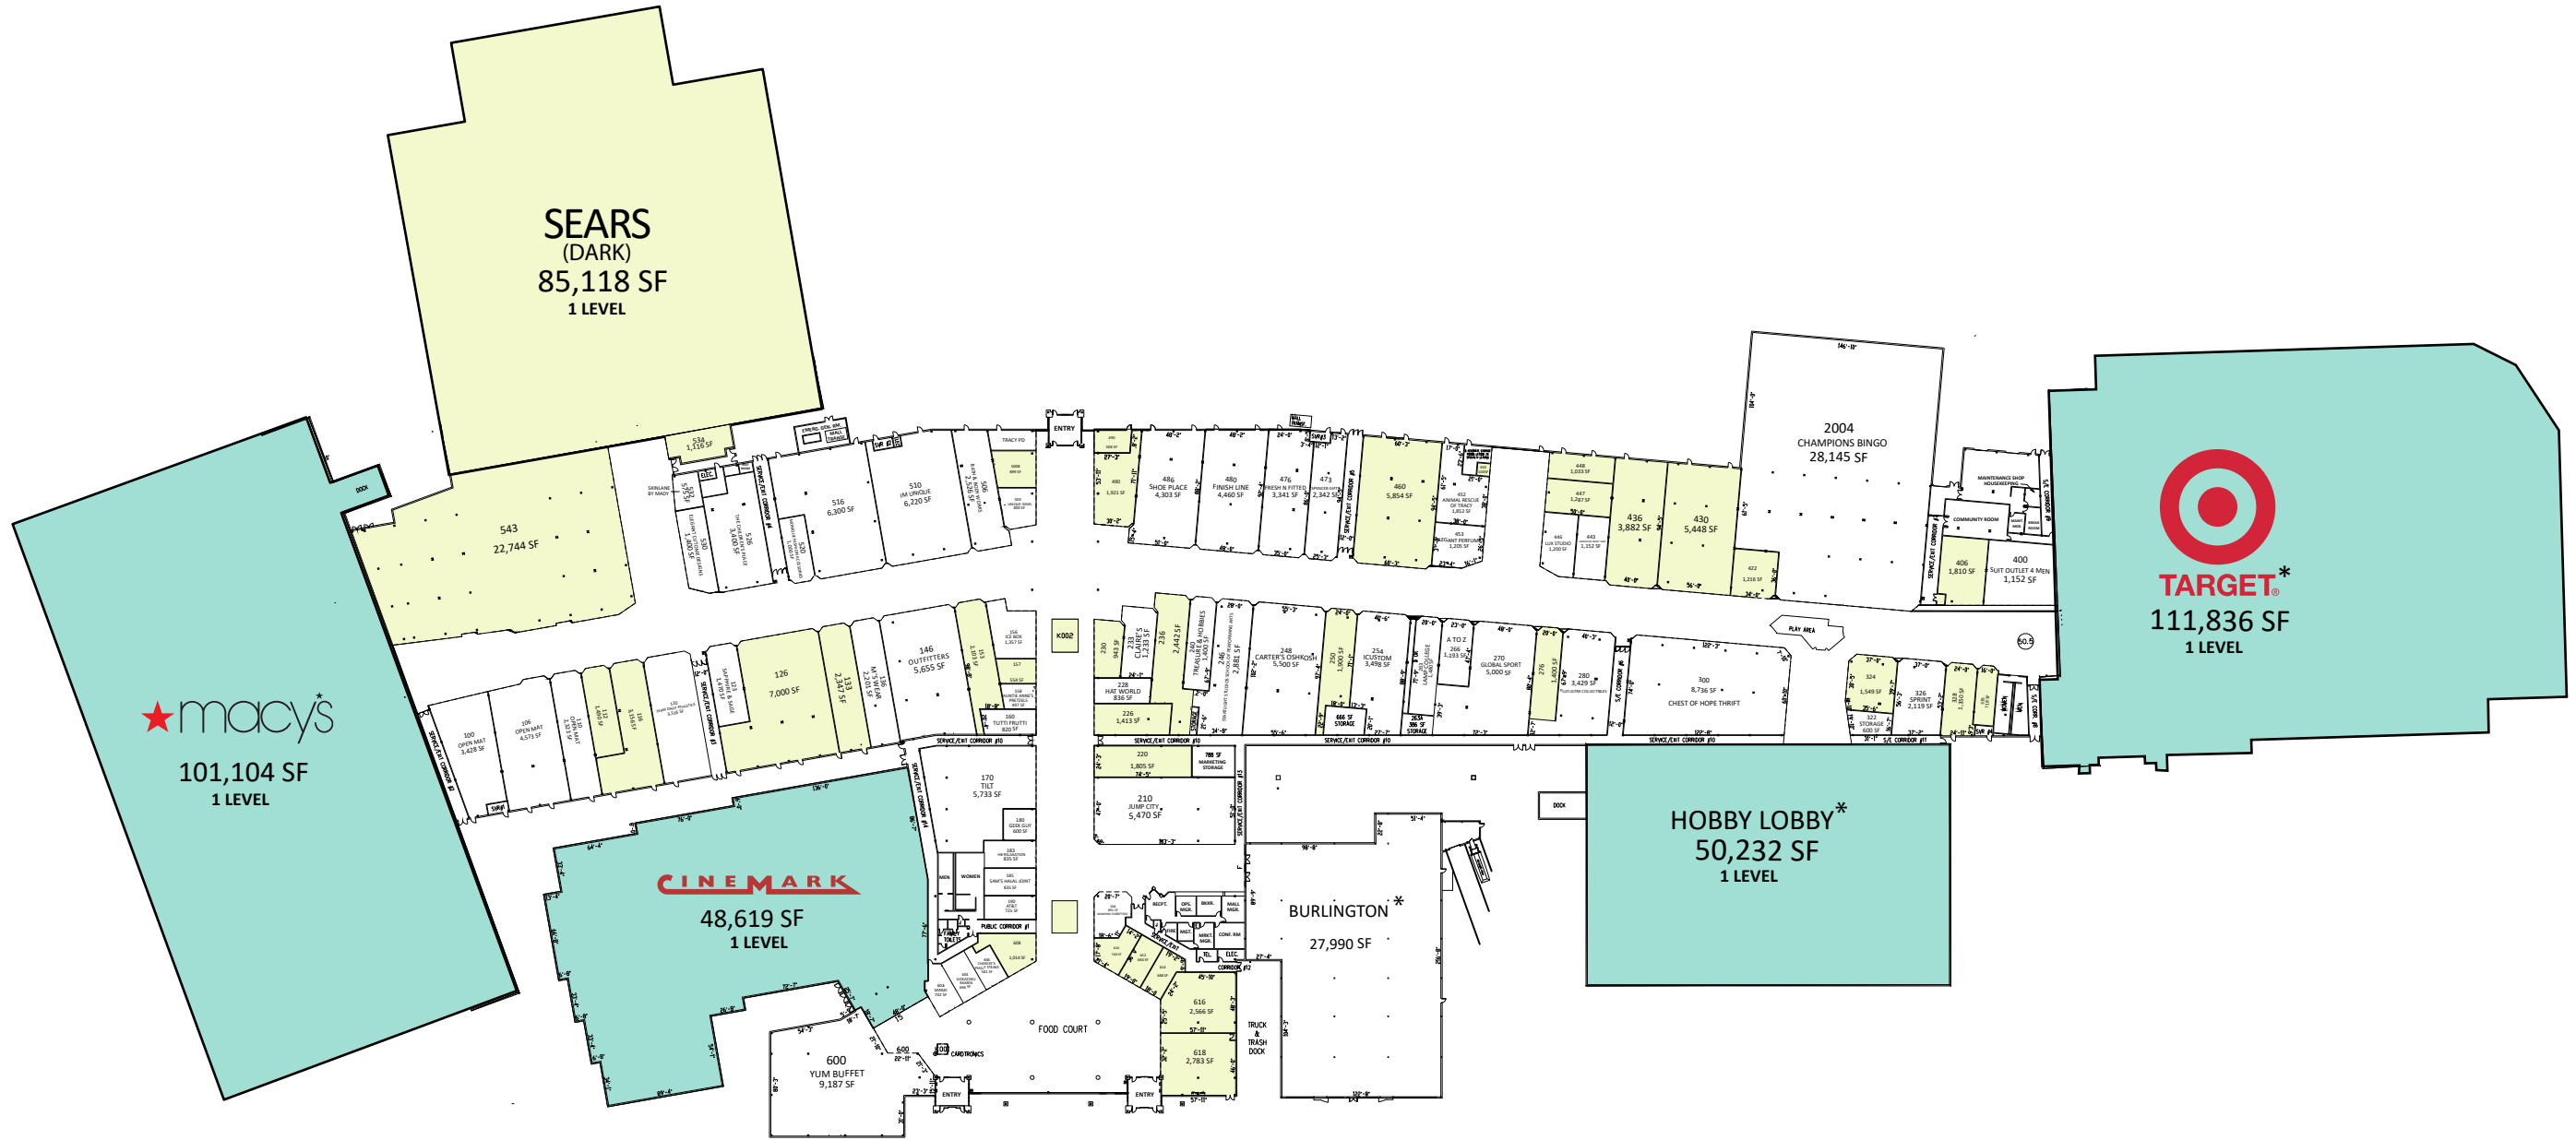

LEASING BY:

WEST VALLEY CENTER
TRACY, CA

3200 NORTH NAGLEE RD.

LEASE PLAN
LP

*NOT OWNED

LEASED
 AVAILABLE