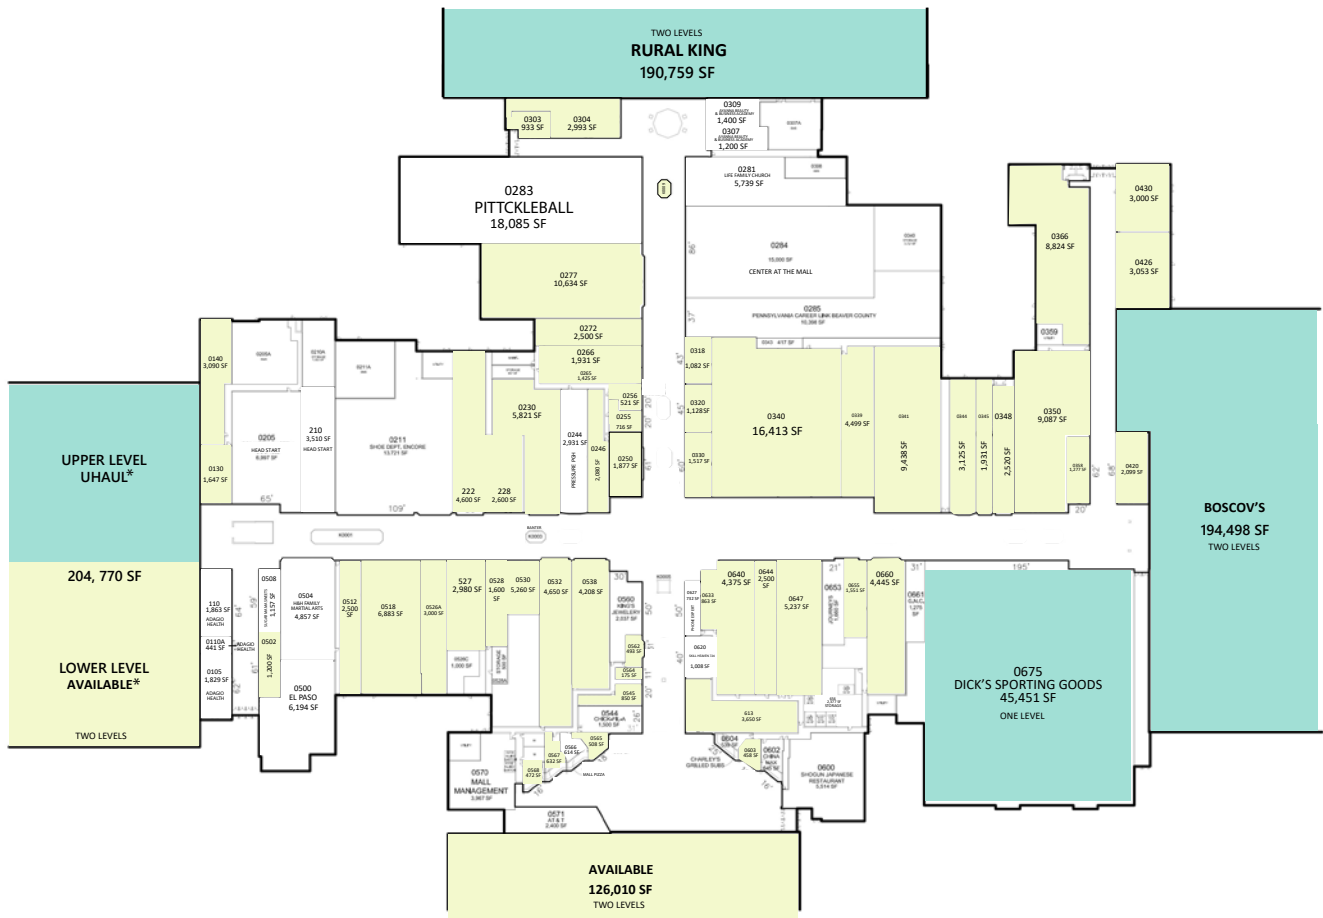

BEAVER VALLEY MALL

570 Beaver Valley Mall Blvd. Monaca, PA 115061

LEASE PLAN

*NOT OWNED

MASON
ASSET MANAGEMENT

T: 516 371.5858
E: leasing@masonam.com
150 Great Neck Road Suite 402
Great Neck, NY, 11021
www.masonam.com