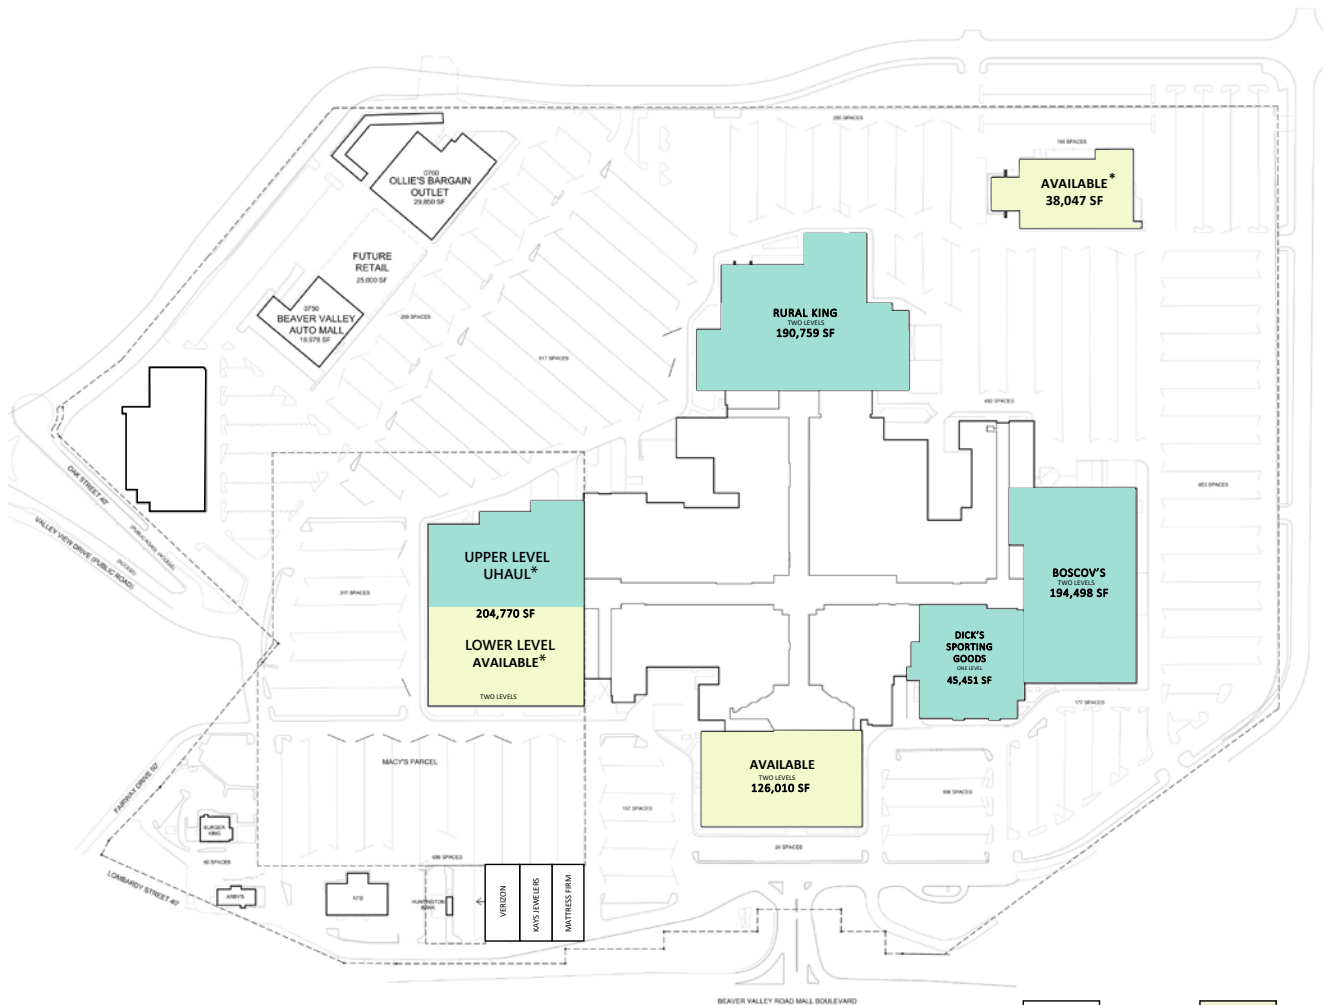

BEAVER VALLEY MALL

570 Beaver Valley Mall Blvd. Monaca, PA 115061

SITE PLAN

*NOT OWNED

ROUTE 18 19,360 VPD

LEASED AVAILABLE

MASON
ASSET MANAGEMENT

T: 516 371.5858
E: leasing@masonam.com
150 Great Neck Road Suite 402
Great Neck, NY, 11021
www.masonam.com