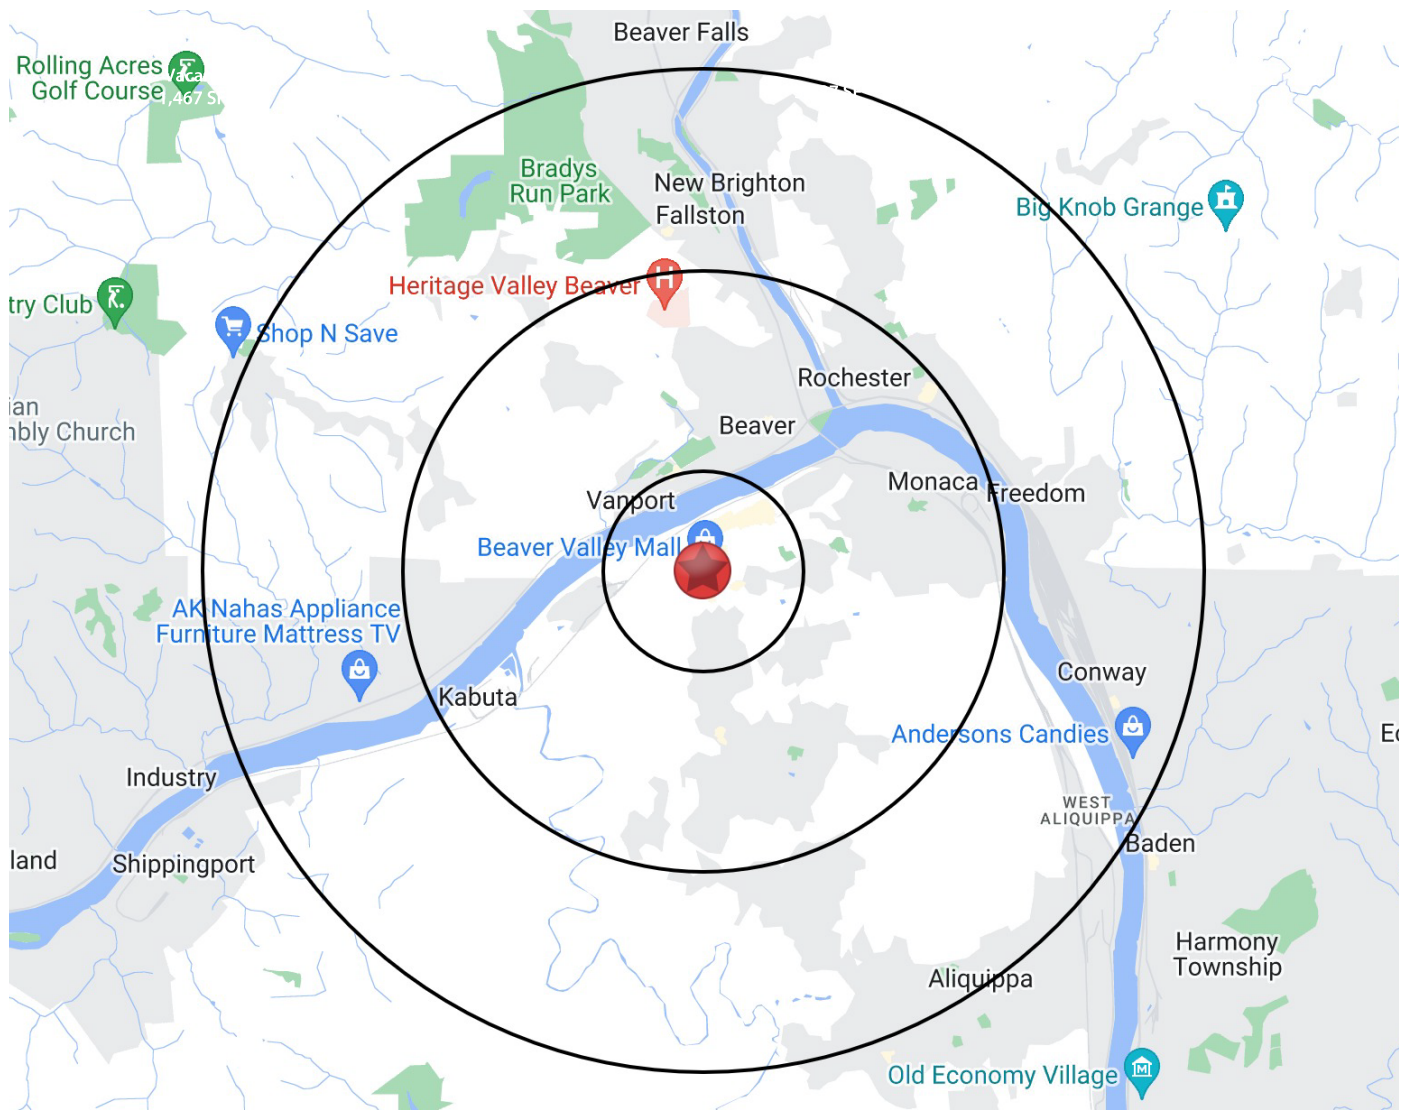

BEAVER VALLEY MALL

570 Beaver Valley Mall Blvd. Monaca, PA 115061

RADIUS MAP

MASON
ASSET MANAGEMENT

T: 516 371.5858
E: leasing@masonam.com
150 Great Neck Road Suite 402
Great Neck, NY, 11021
www.masonam.com