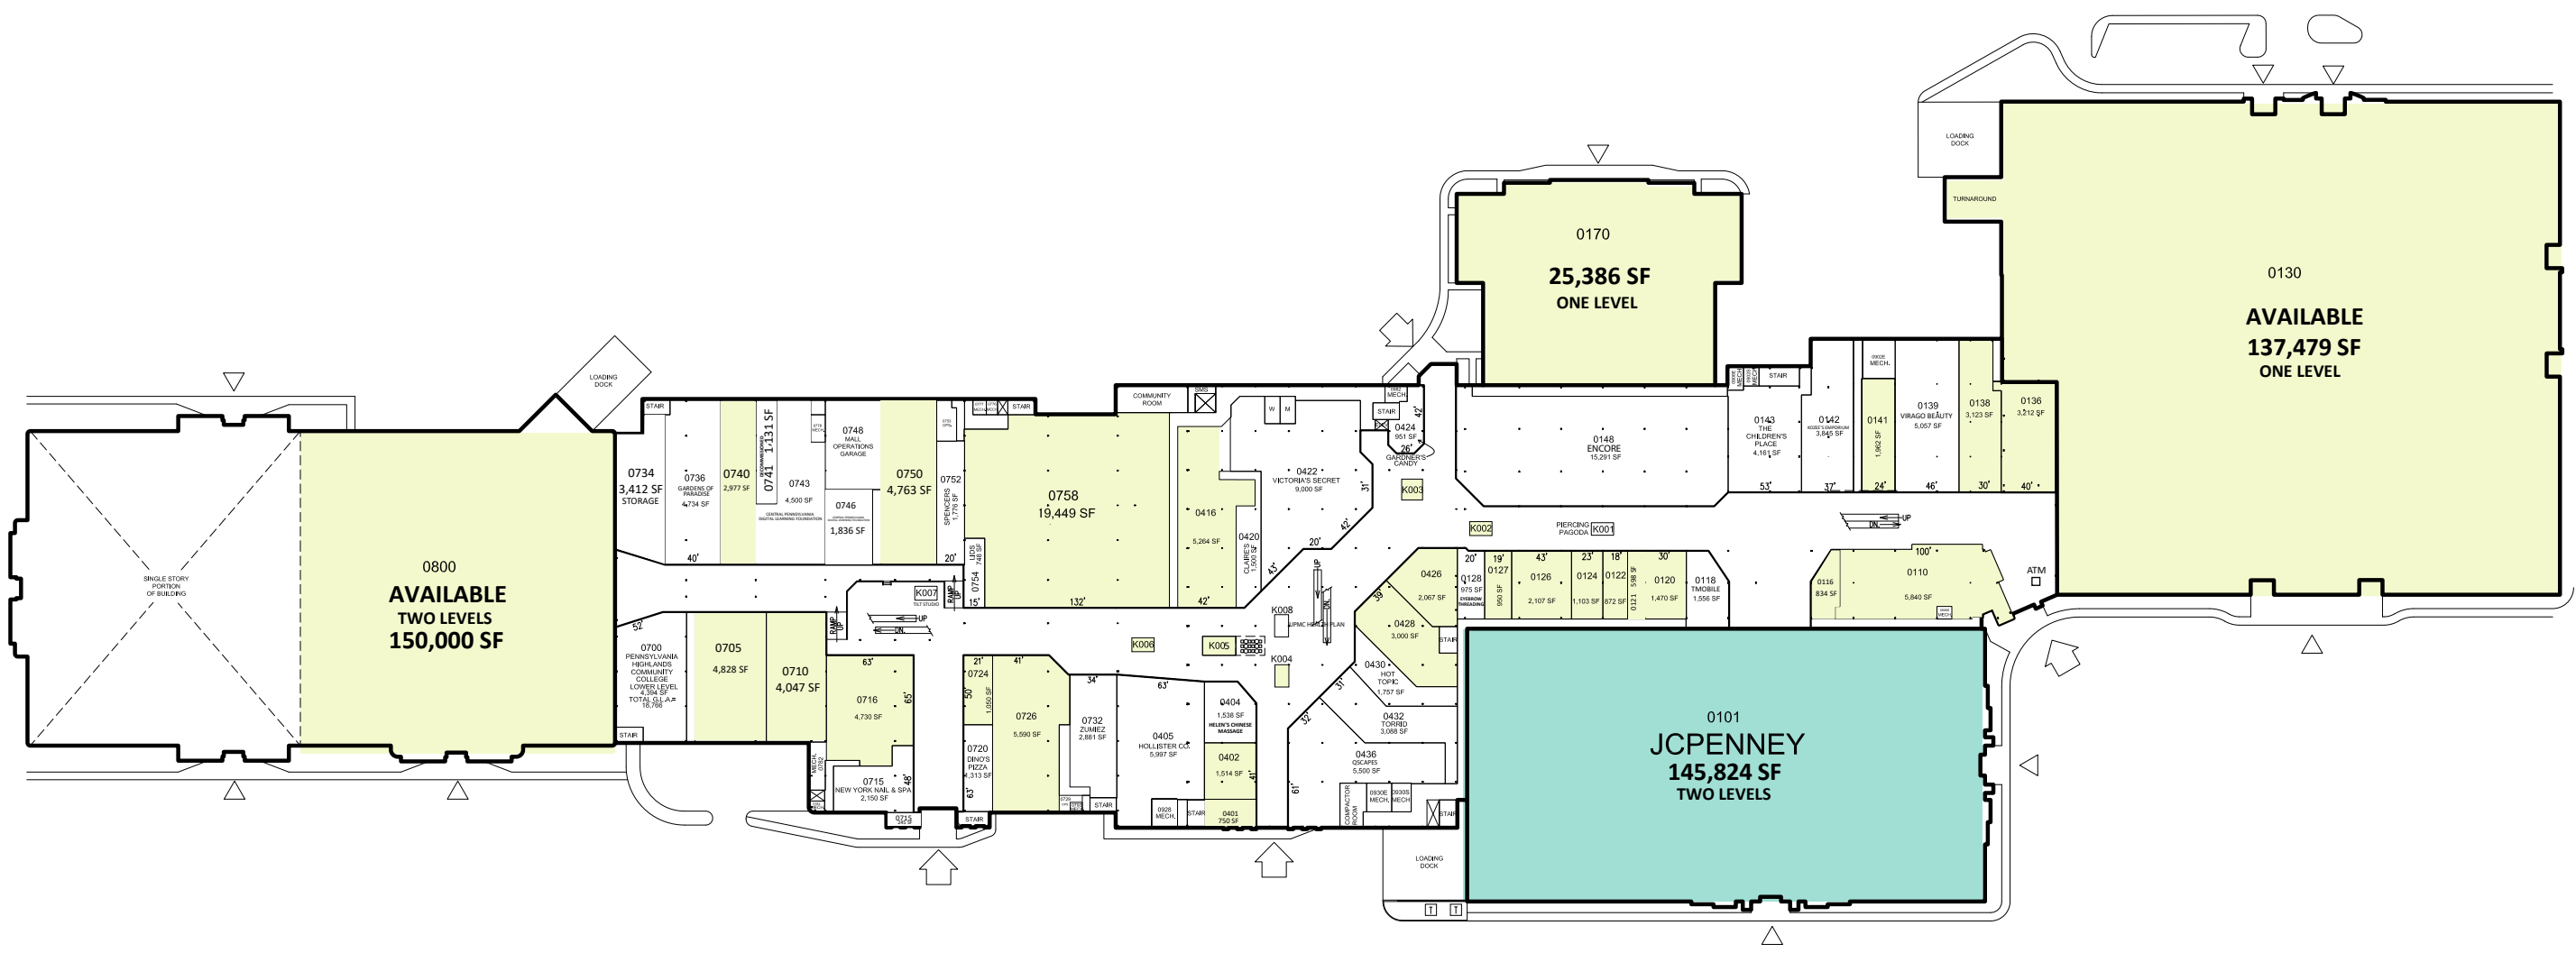

GROUND LEVEL

LEASED
 AVAILABLE

LEASING BY:

**LOGAN VALLEY MALL
ALTOONA, PA**

5580 GOODS LANE

LEASE PLAN
LP1

UPPER LEVEL

LEASING BY:

LOGAN VALLEY MALL
ALTOONA, PA

5580 GOODS LANE

LEASED
 AVAILABLE

LEASE PLAN
LP2