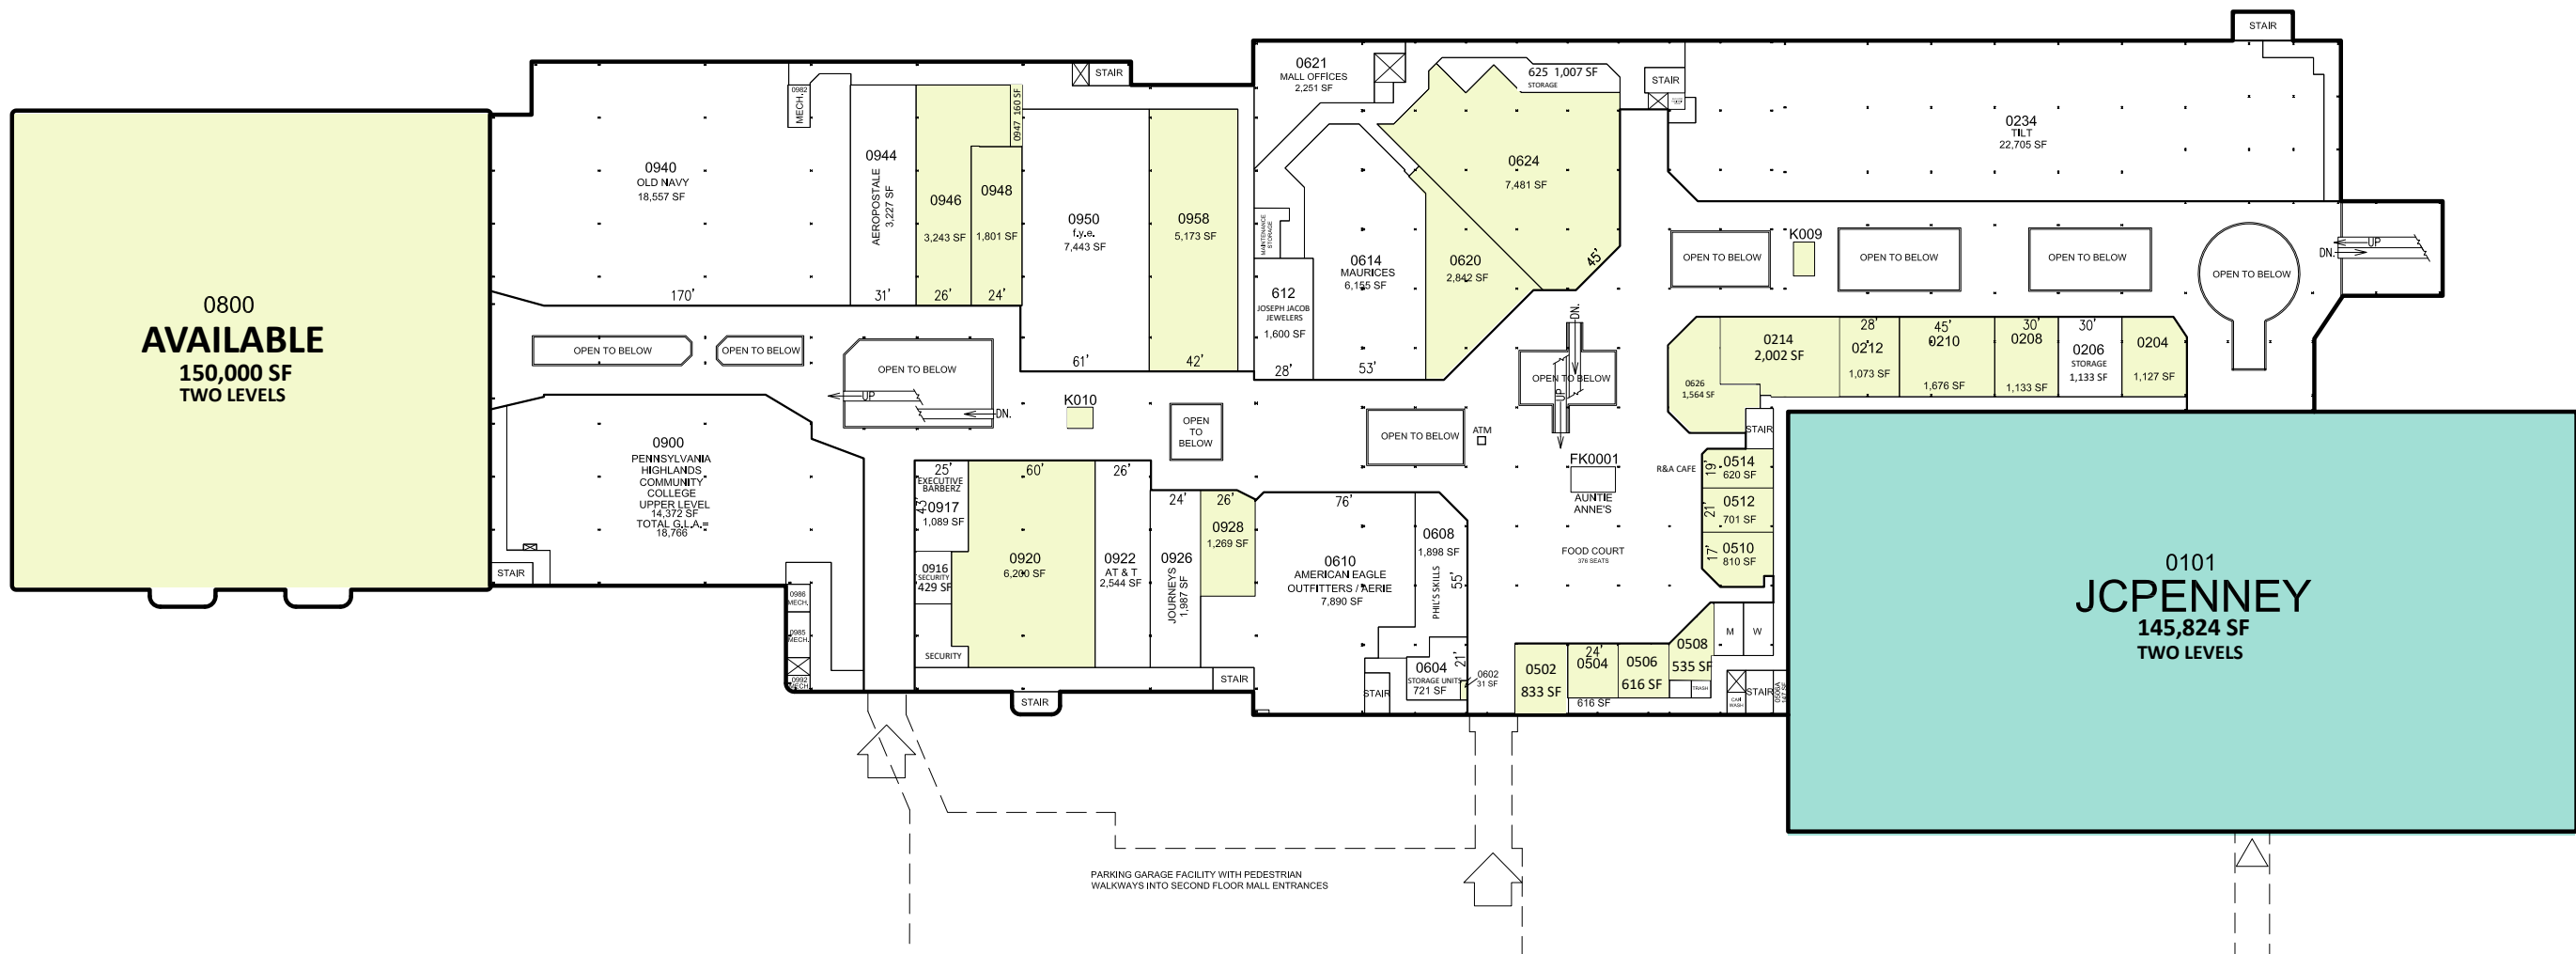

GROUND LEVEL

LEASED
 AVAILABLE

LEASING BY:

**LOGAN VALLEY MALL
ALTOONA, PA**

5580 GOODS LANE

LEASE PLAN
LP1

UPPER LEVEL

LEASING BY:

LOGAN VALLEY MALL
ALTOONA, PA

5580 GOODS LANE

LEASED
 AVAILABLE

LEASE PLAN
LP2