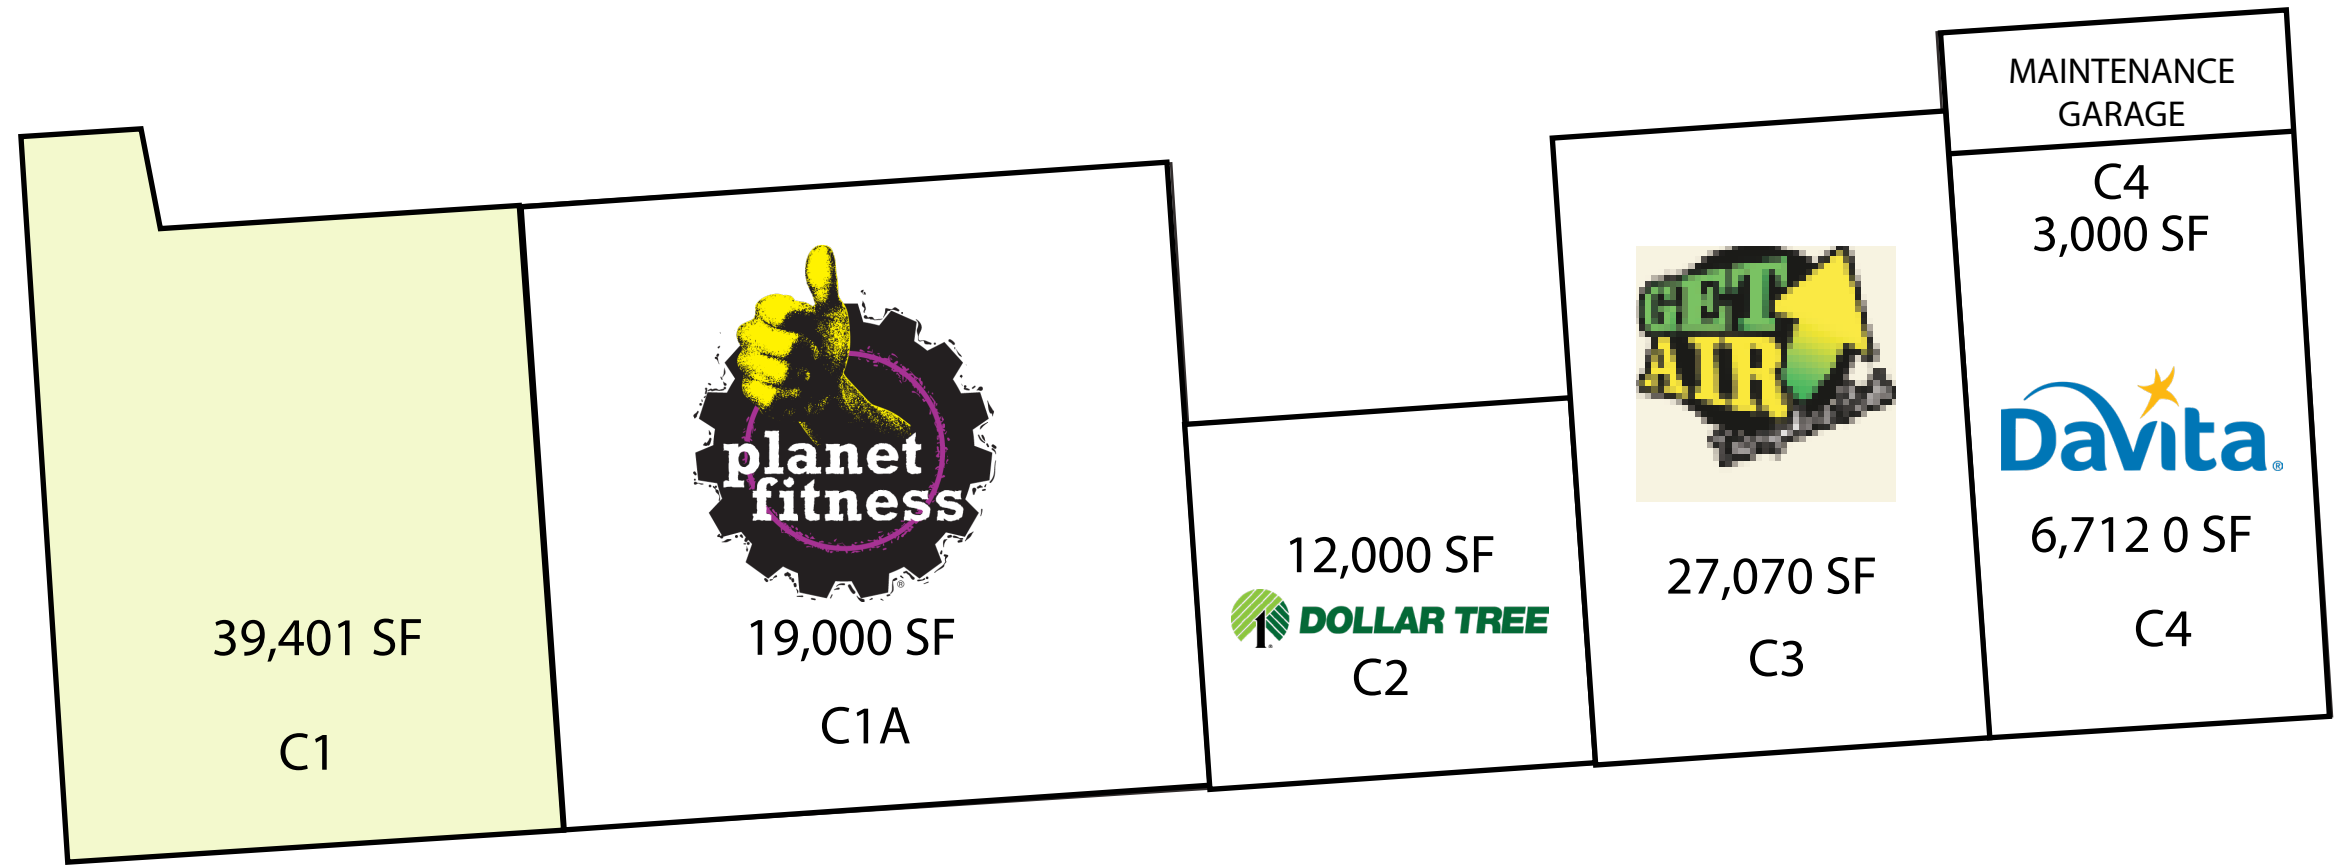

**GROUND FLOOR**

LEASING BY:

**HAMILTON MALL  
MAYS LANDING, NJ**

4403 E BLACK HORSE PIKE

LEASE PLAN  
**LP1**

\*NOT OWNED

LEASED
  AVAILABLE

LEASING BY:

HAMILTON MALL  
MAYS LANDING, NJ

4403 E BLACK HORSE PIKE

LEASE PLAN  
LP3

LEASED
 
 AVAILABLE