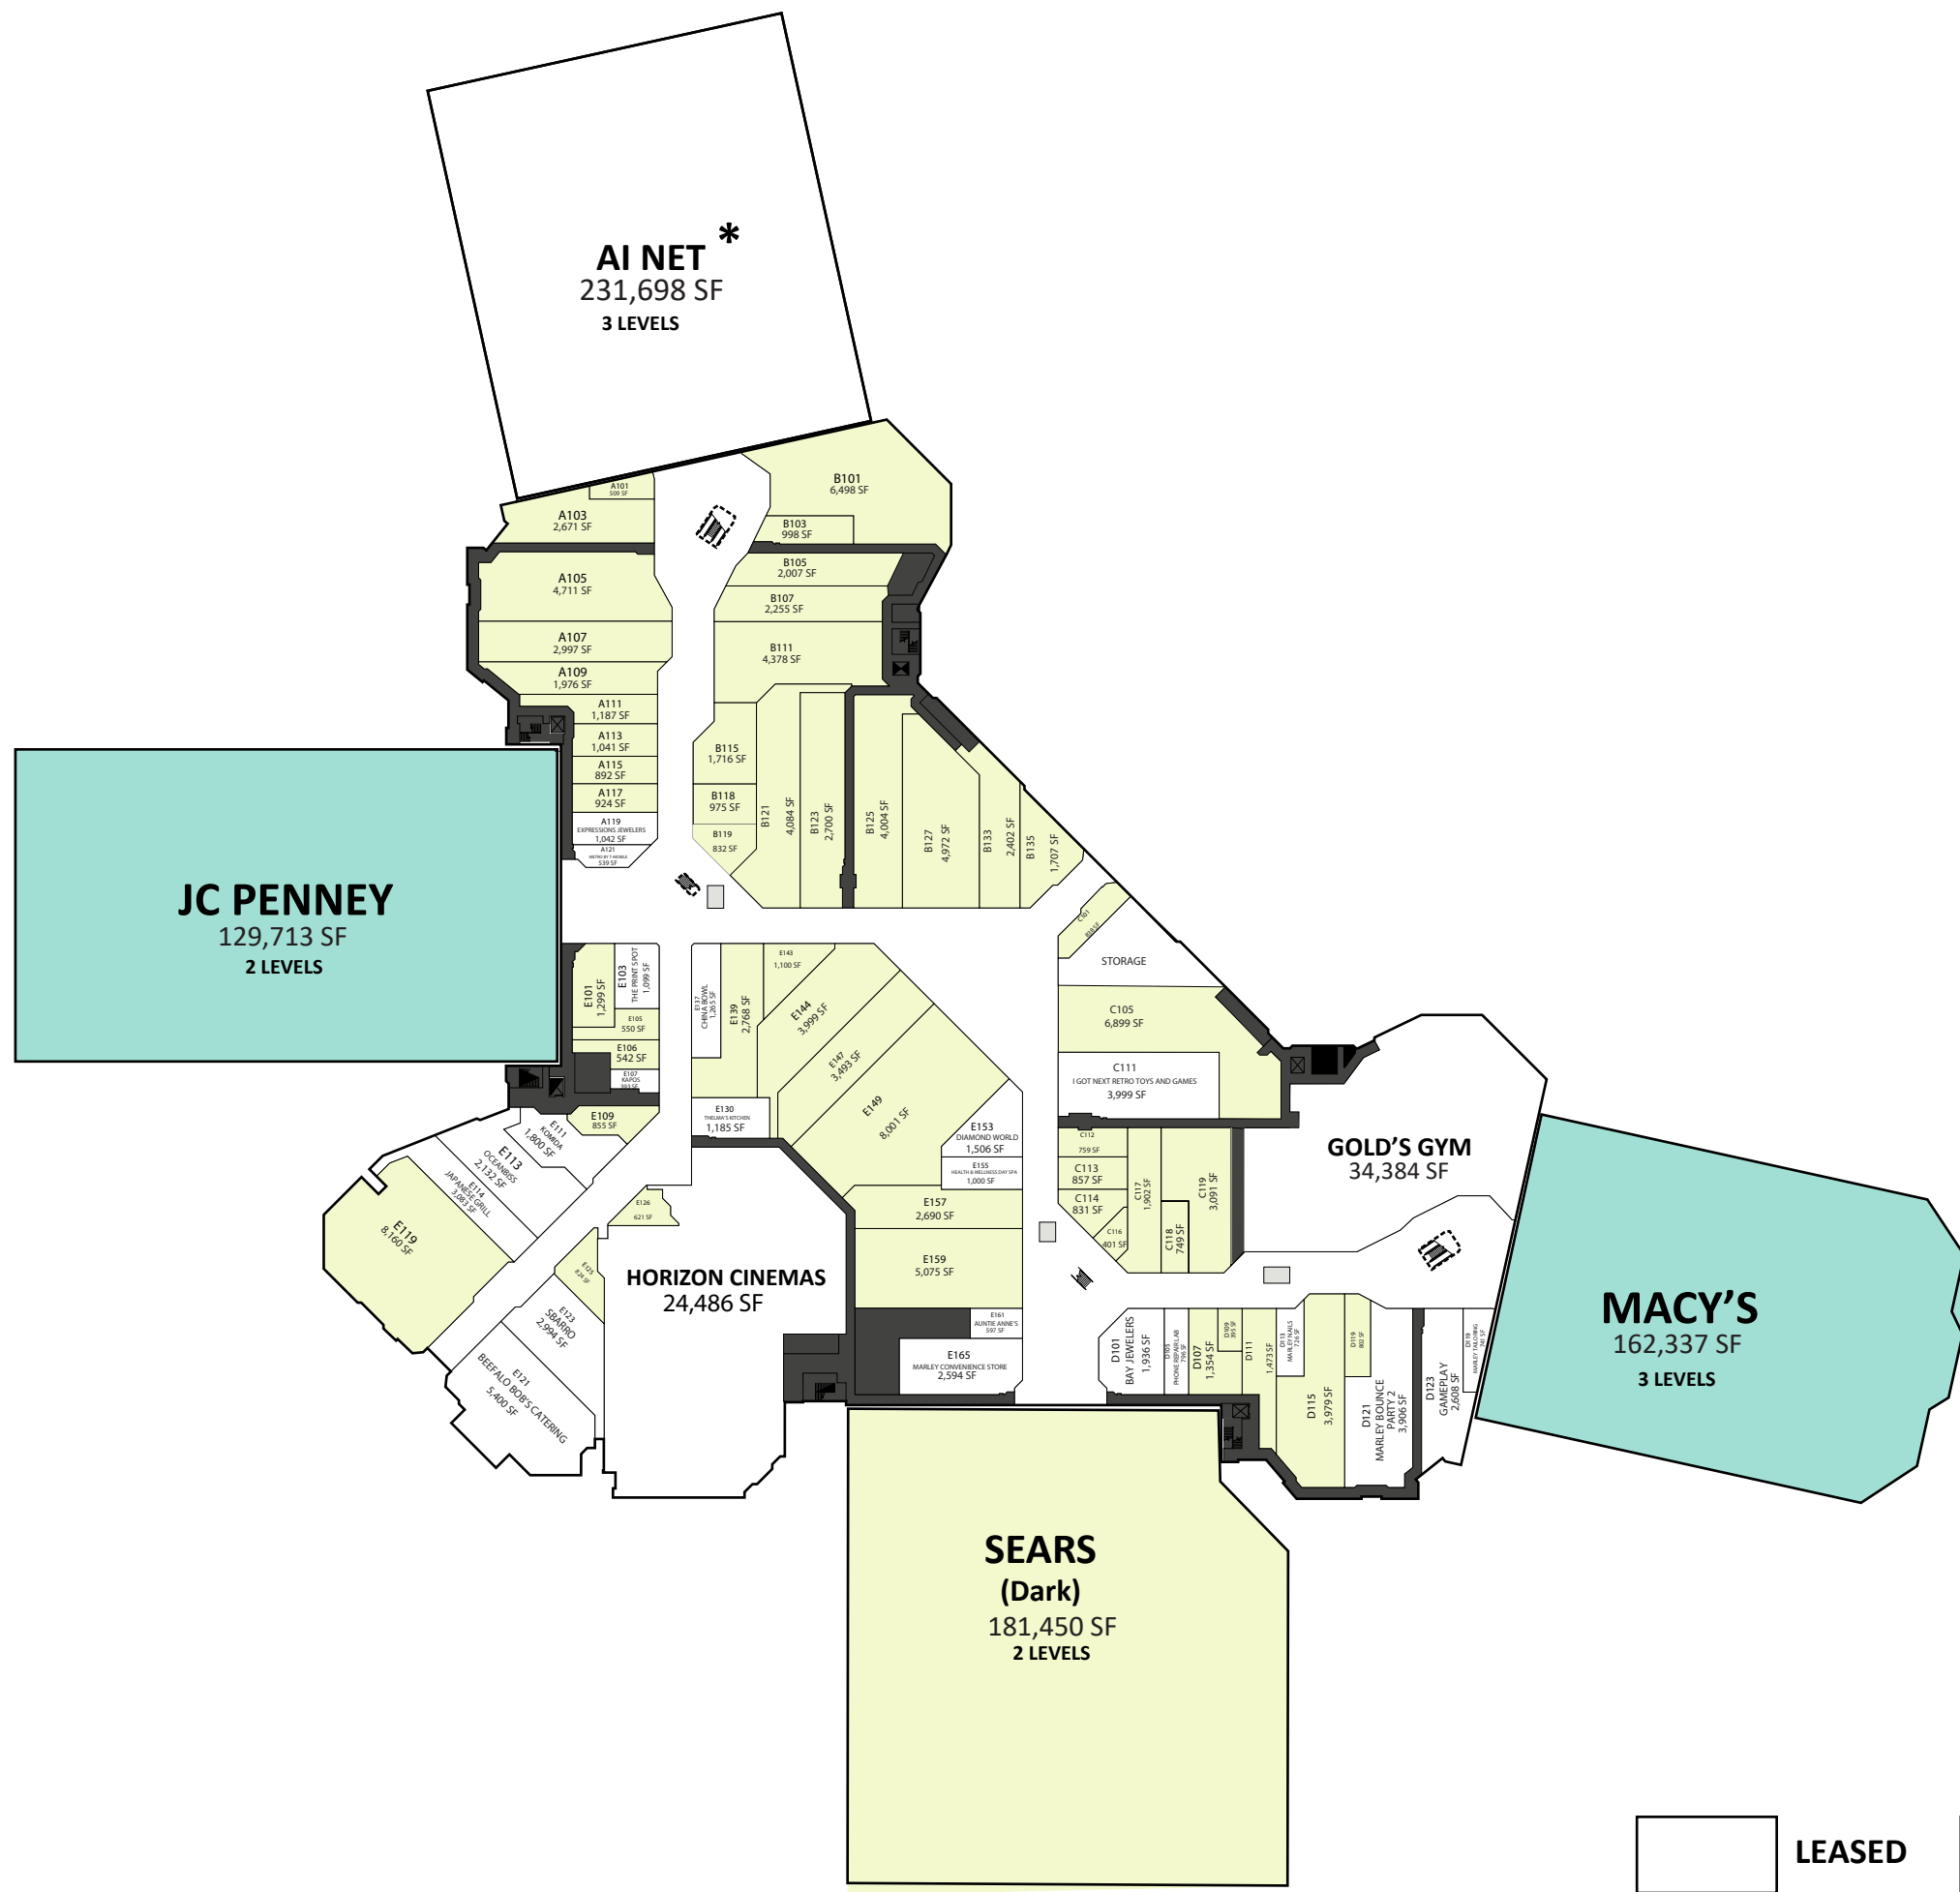

**GROUND LEVEL**

\*NOT OWNED

LEASED
 
 AVAILABLE

LEASING BY:

**MARLEY STATION MALL  
GLEN BURNIE, MD**

7900 RITCHIE HIGHWAY

LEASE PLAN  
**LP1**

UPPER LEVEL

\*NOT OWNED

LEASED
  AVAILABLE

LEASING BY:

**MARLEY STATION MALL  
GLEN BURNIE, MD**

7900 RITCHIE HIGHWAY

LEASE PLAN  
**LP2**