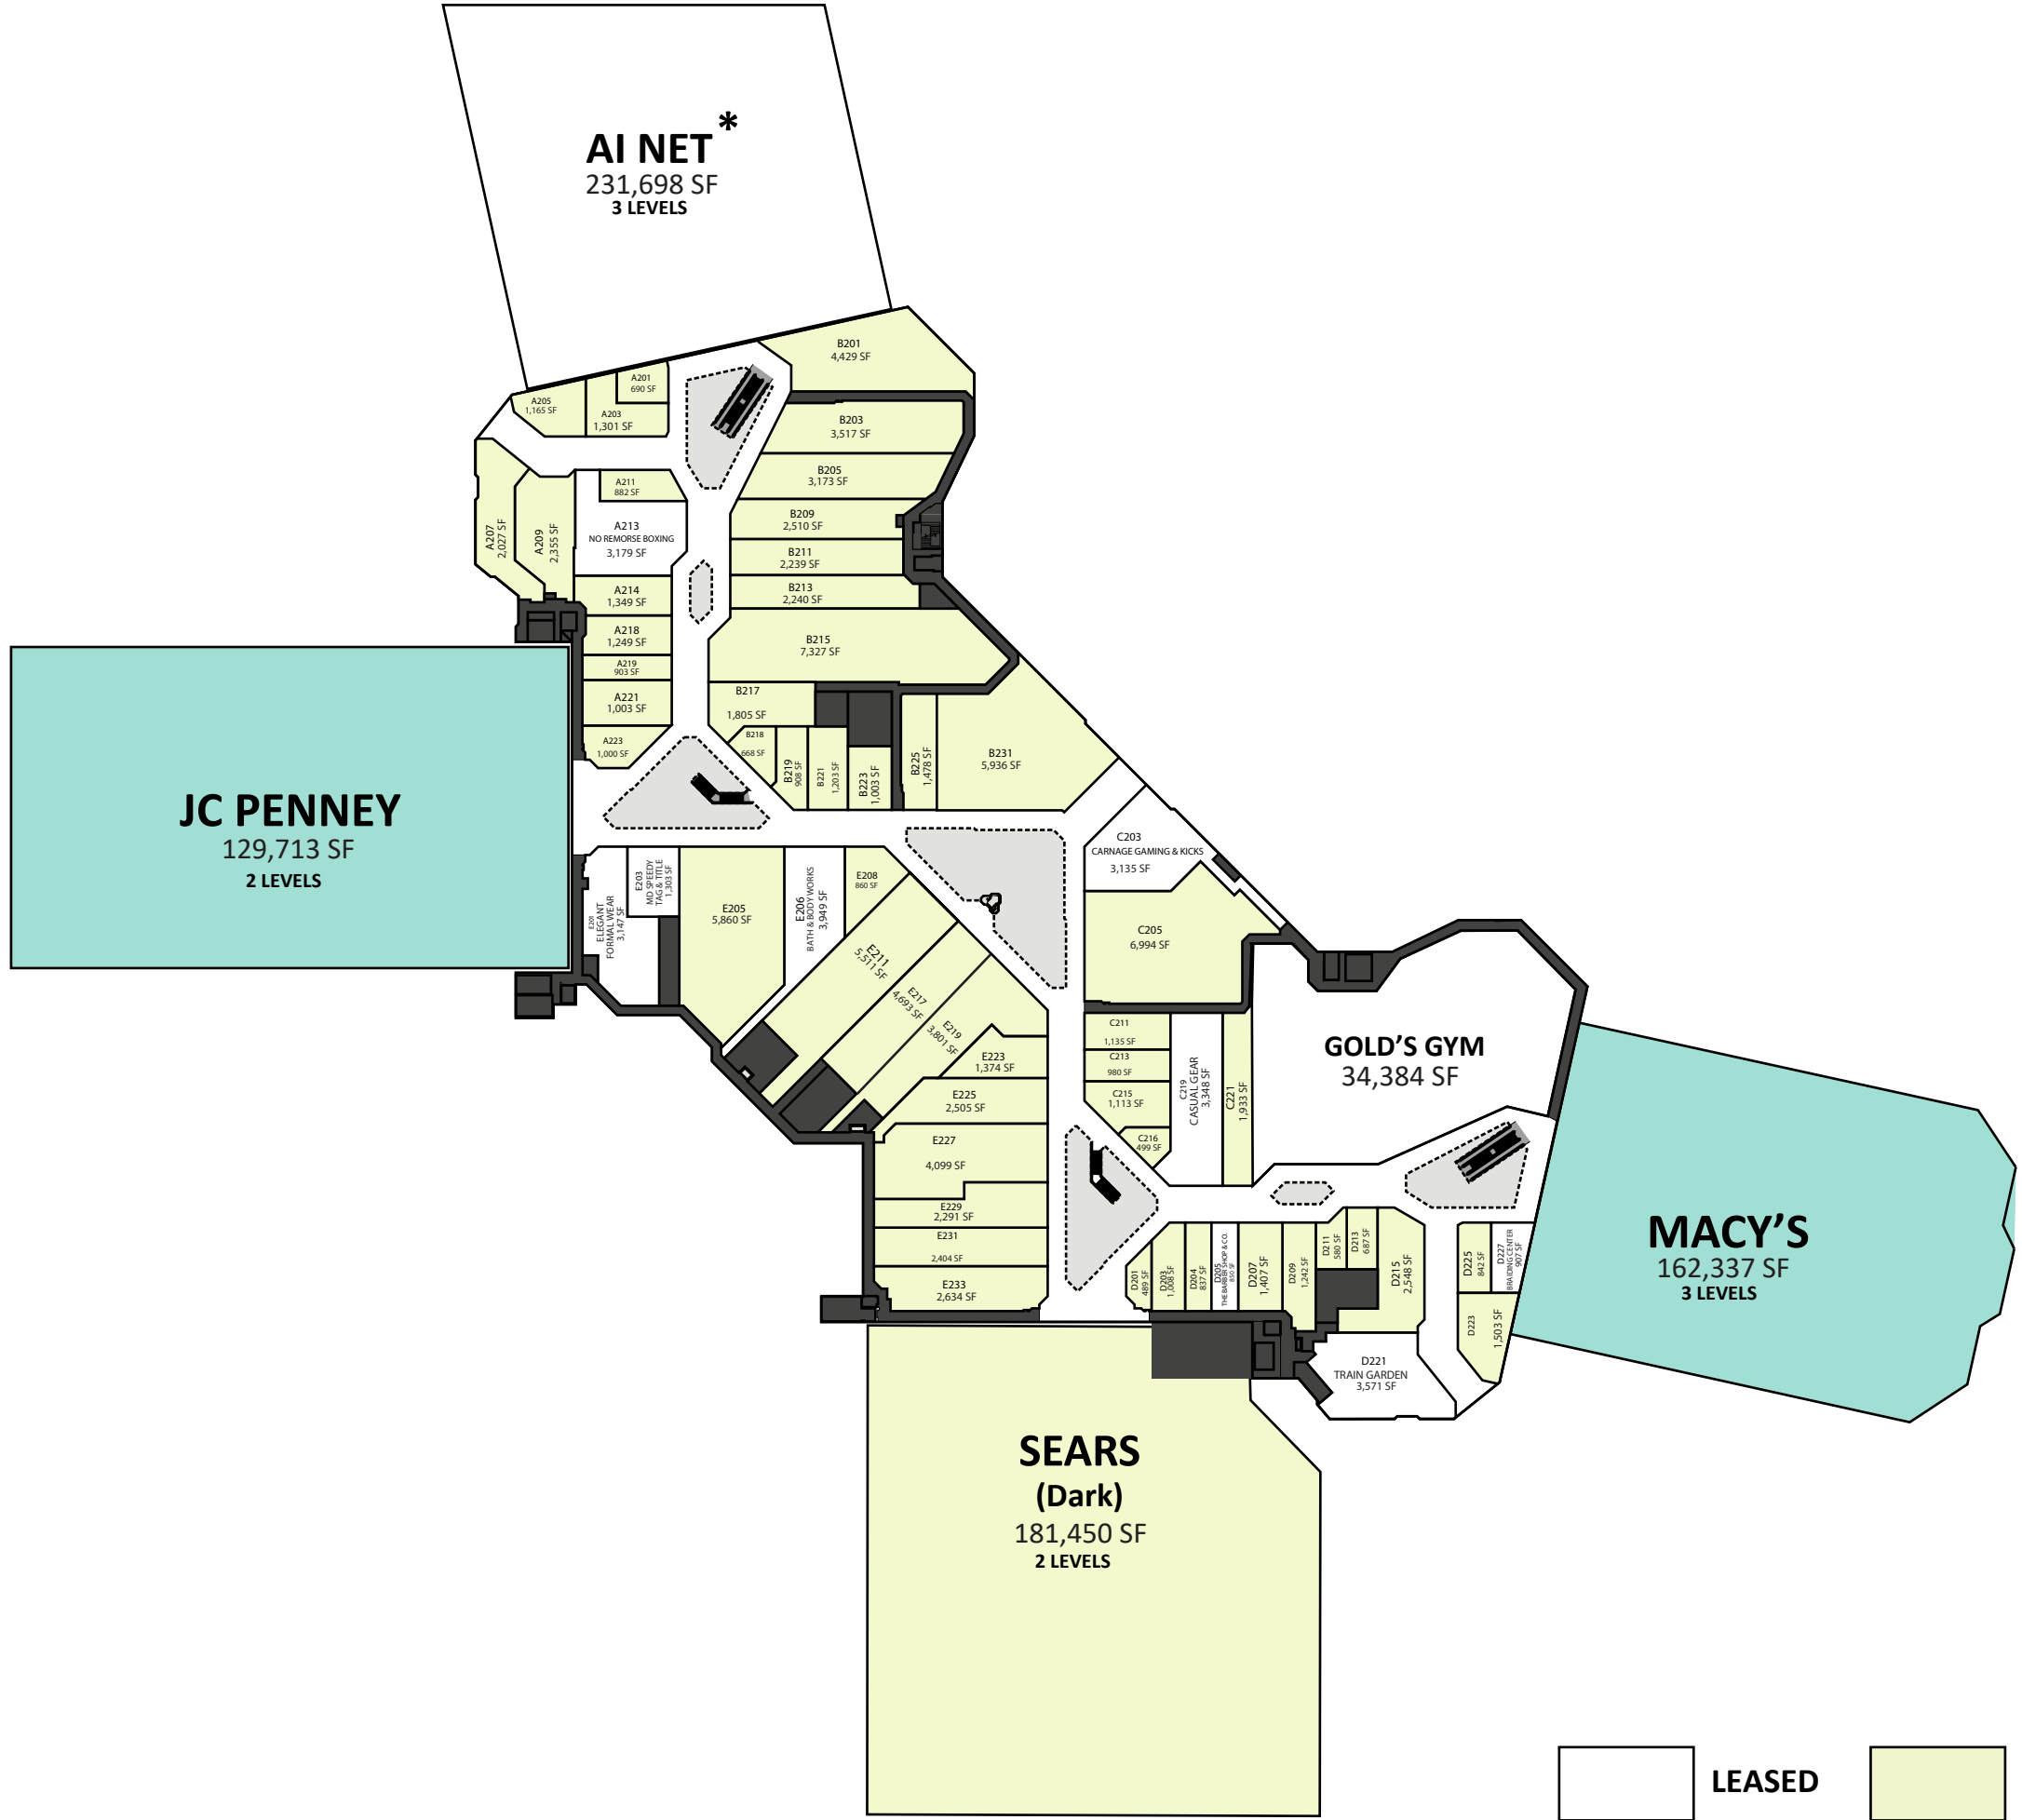

**GROUND LEVEL**

\*NOT OWNED

LEASED
 
 AVAILABLE

LEASING BY:

**MARLEY STATION MALL  
GLEN BURNIE, MD**

7900 RITCHIE HIGHWAY

LEASE PLAN  
**LP1**

UPPER LEVEL

\*NOT OWNED

LEASED
  AVAILABLE

LEASING BY:

**MARLEY STATION MALL  
GLEN BURNIE, MD**

7900 RITCHIE HIGHWAY

LEASE PLAN  
**LP2**