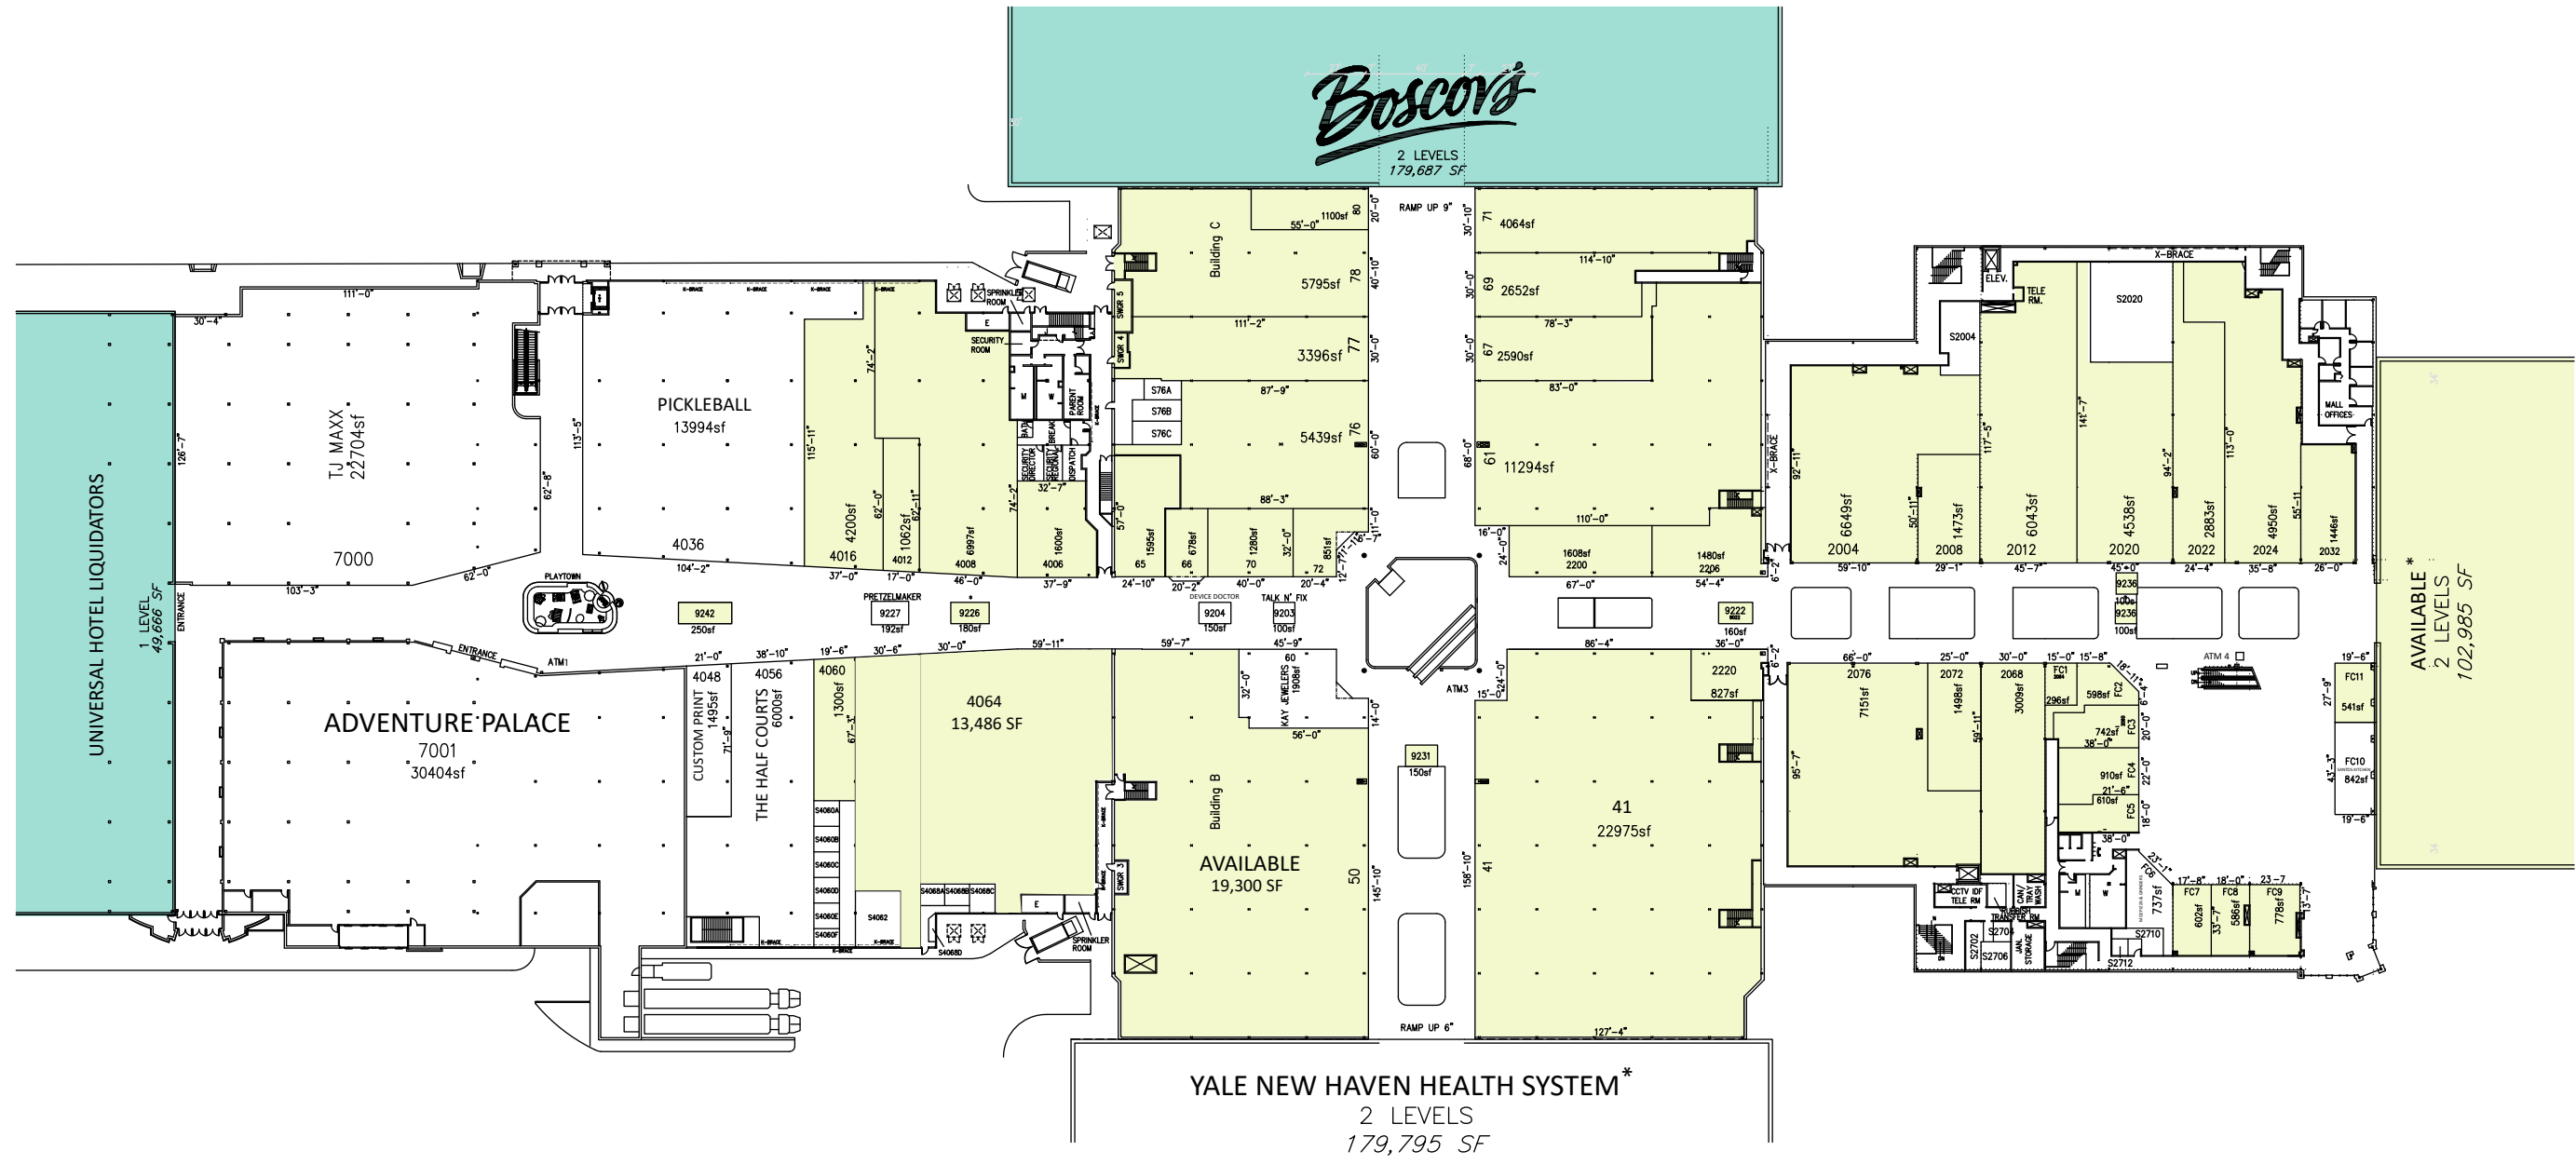

**MERIDEN MALL  
MERIDEN, CT**

470 LEWIS AVENUE

LEASE PLAN  
**LP2**

**LEASED**
 **AVAILABLE**

\*NOT OWNED