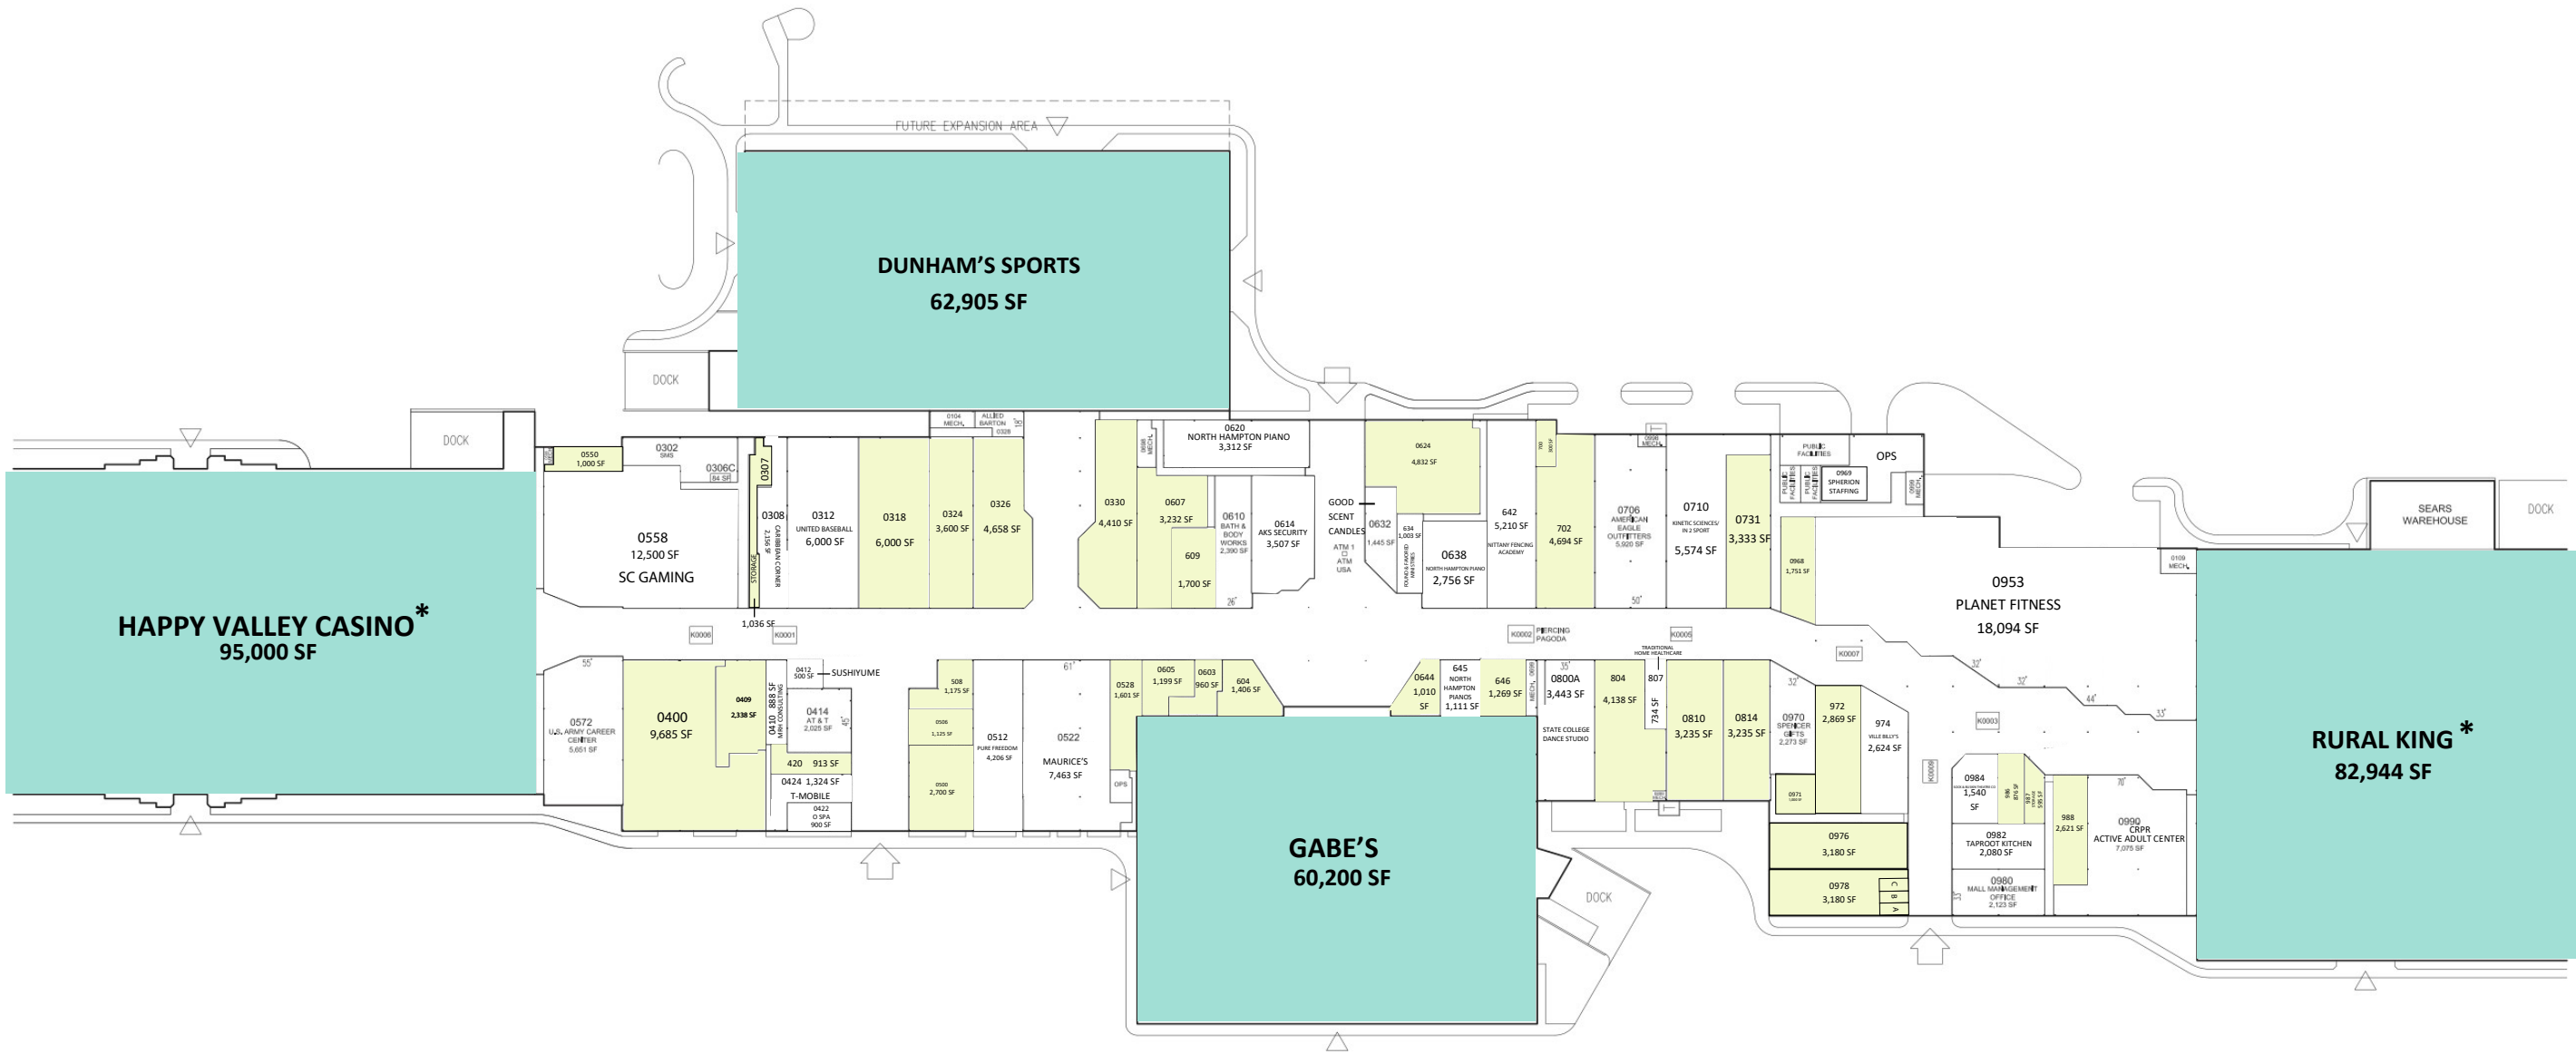

LEASING BY:

**NITTANY MALL
STATE COLLEGE, PA**

2901 EAST COLLEGE AVE.

LEASE PLAN
LP

*NOT OWNED

LEASED

 AVAILABLE