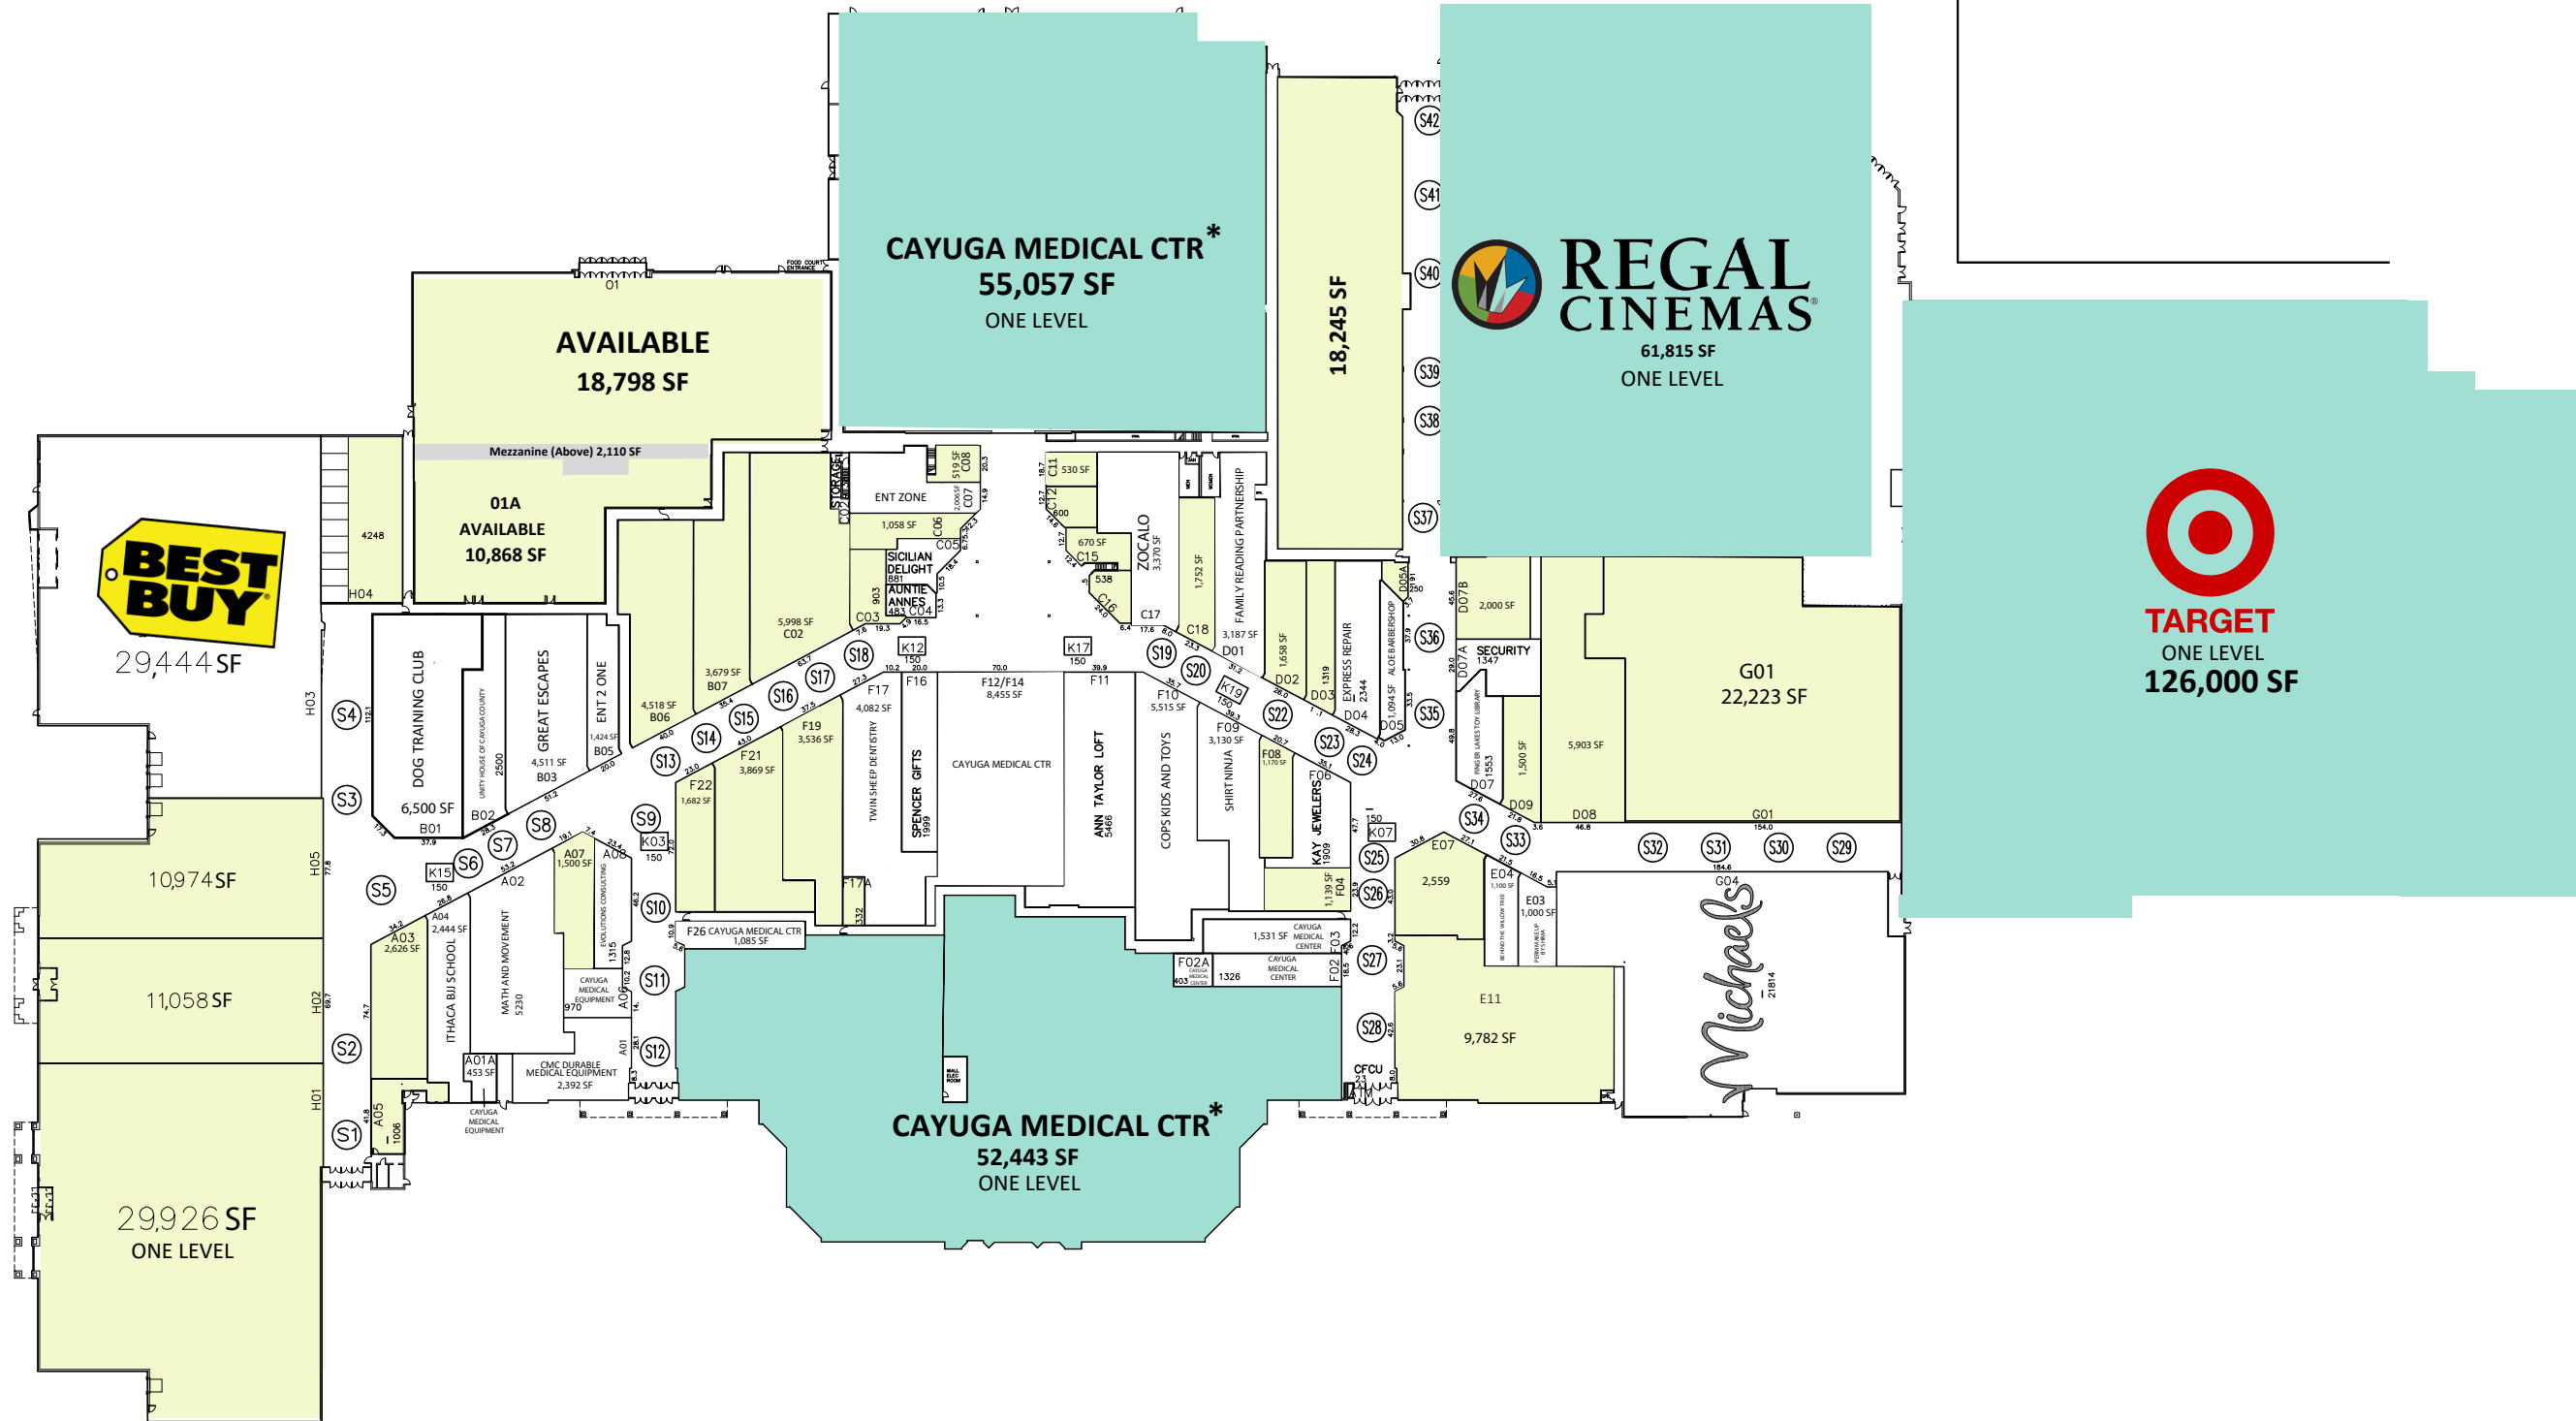

LEASING BY:

SHOPS AT ITHACA MALL
ITHACA, NY

40 CATHERWOOD RD.

LEASE PLAN
LP

*NOT OWNED