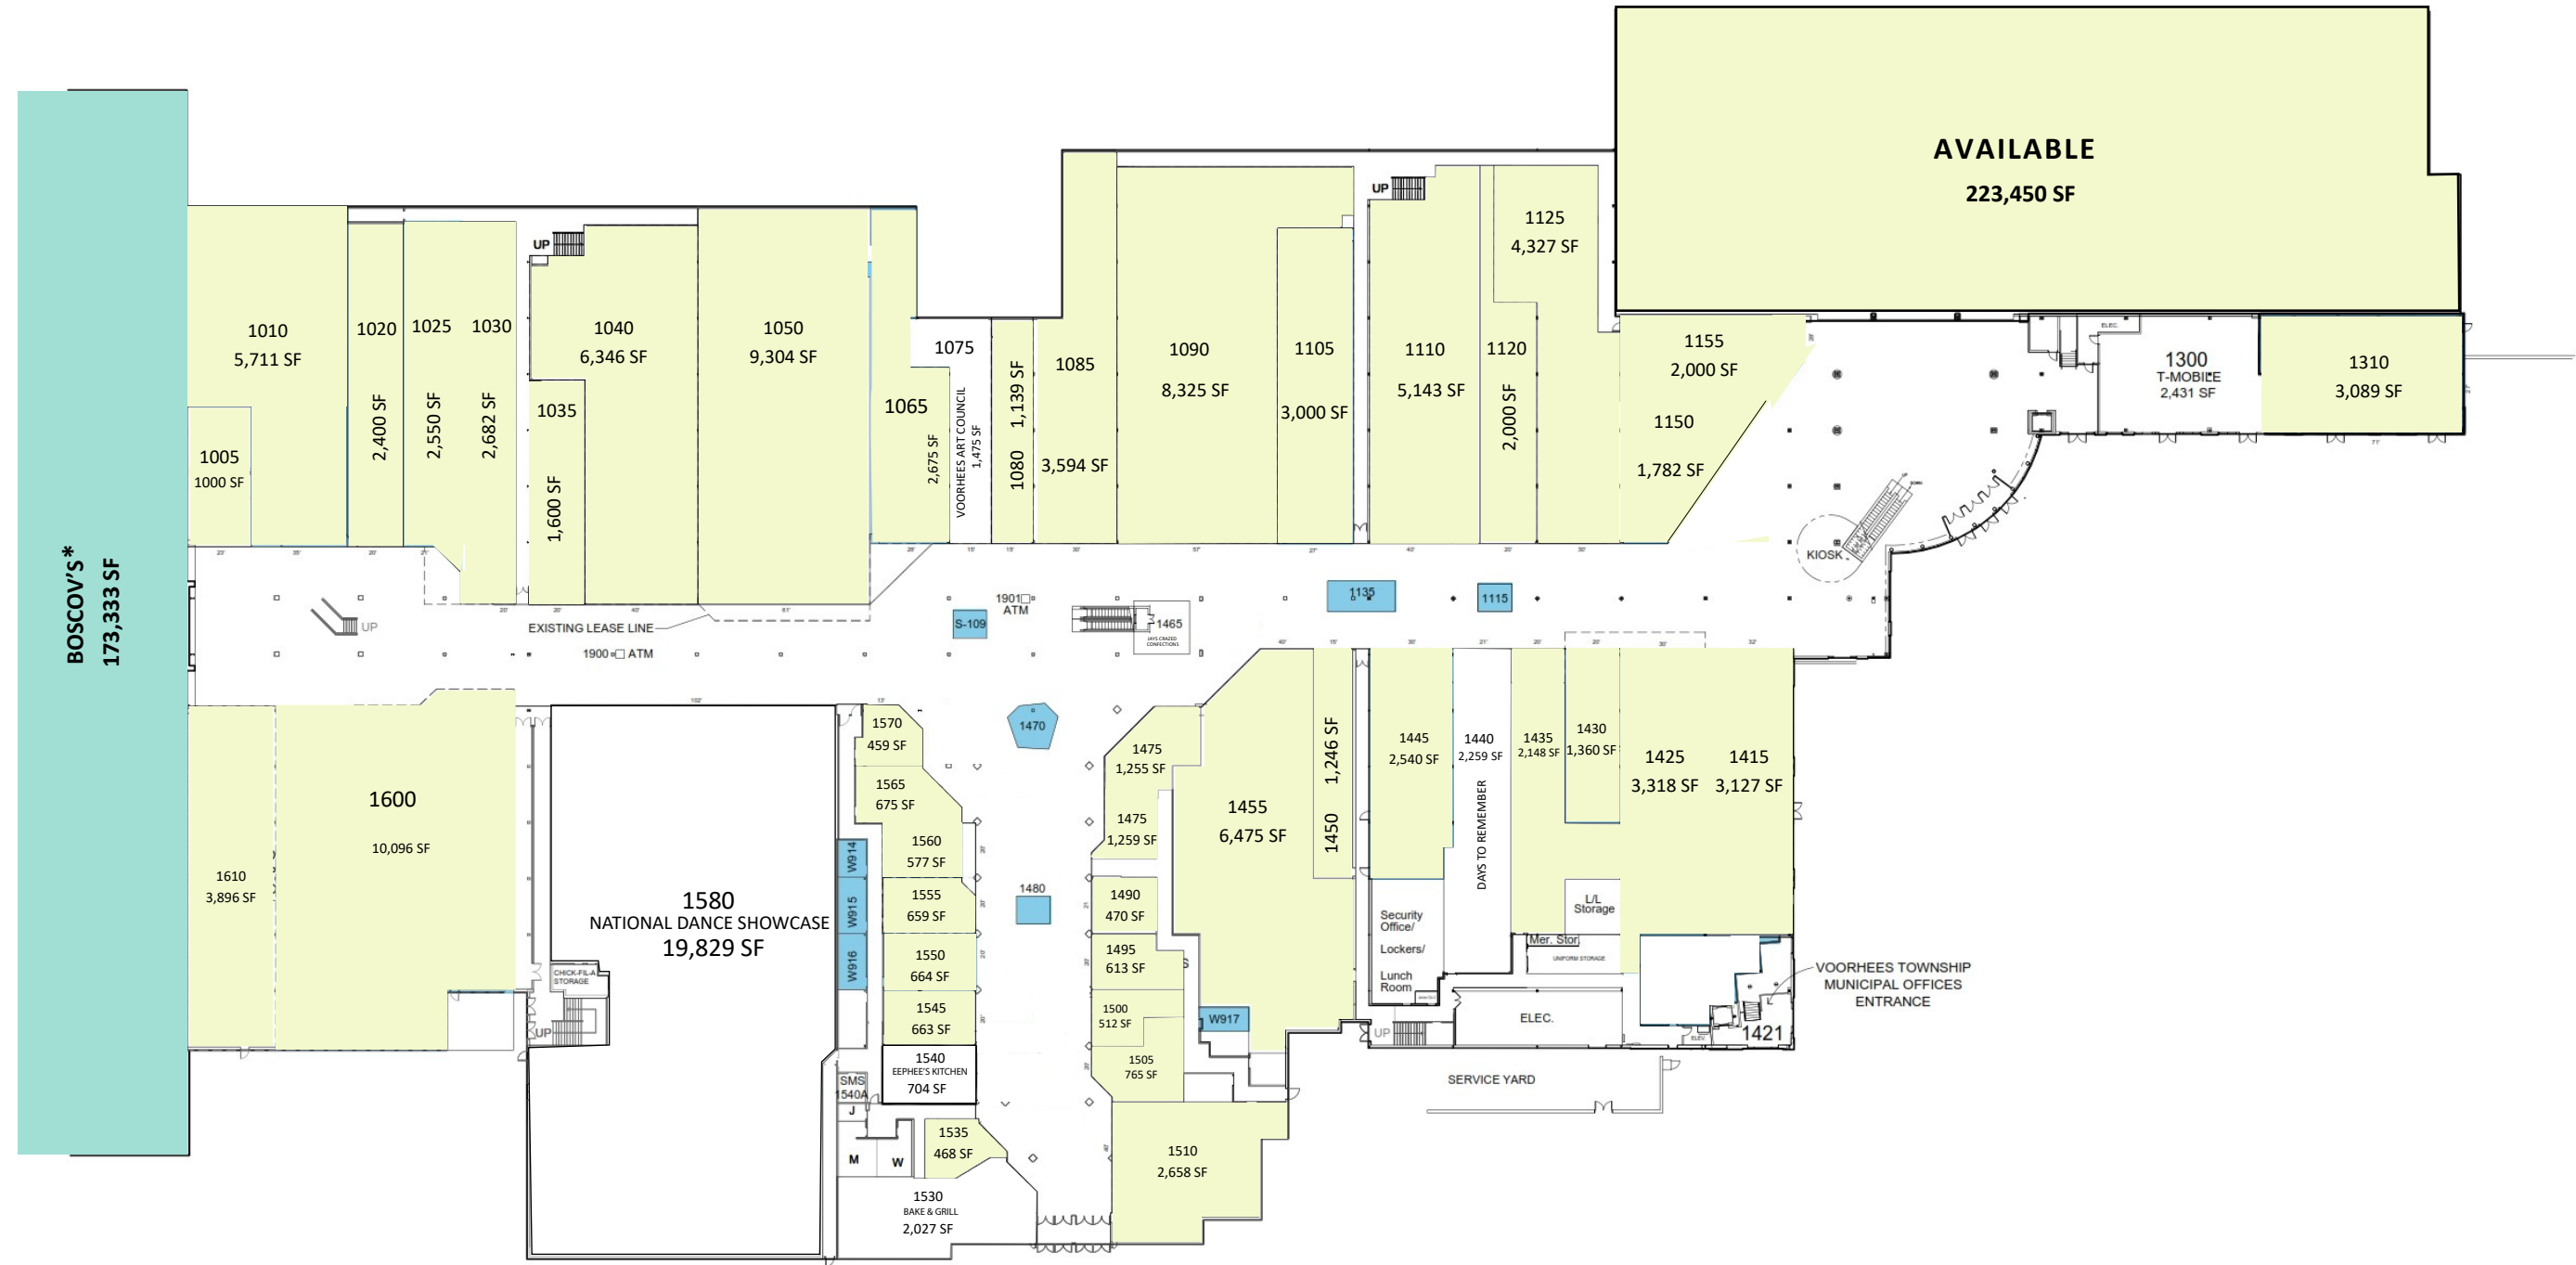

LOWER LEVEL

LEASING BY:

VORHEES TOWN CENTER
VORHEES, NJ

2120 VORHEES TOWN CENTER

LEASE PLAN
LP1

*NOT OWNED

LEASED
 AVAILABLE

UPPER LEVEL

LEASING BY:

VOORHEES TOWN CENTER
VOORHEES, NJ

2120 VOORHEES TOWN CENTER

LEASE PLAN
LP2

*NOT OWNED

LEASED
 AVAILABLE

LEASING BY:

**VOORHEES TOWN CENTER
VOORHEES, NJ**

2120 VOORHEES TOWN CENTER

LEASE PLAN
LP3

BUILDING 8 (UPPER LEVEL)

*NOT OWNED