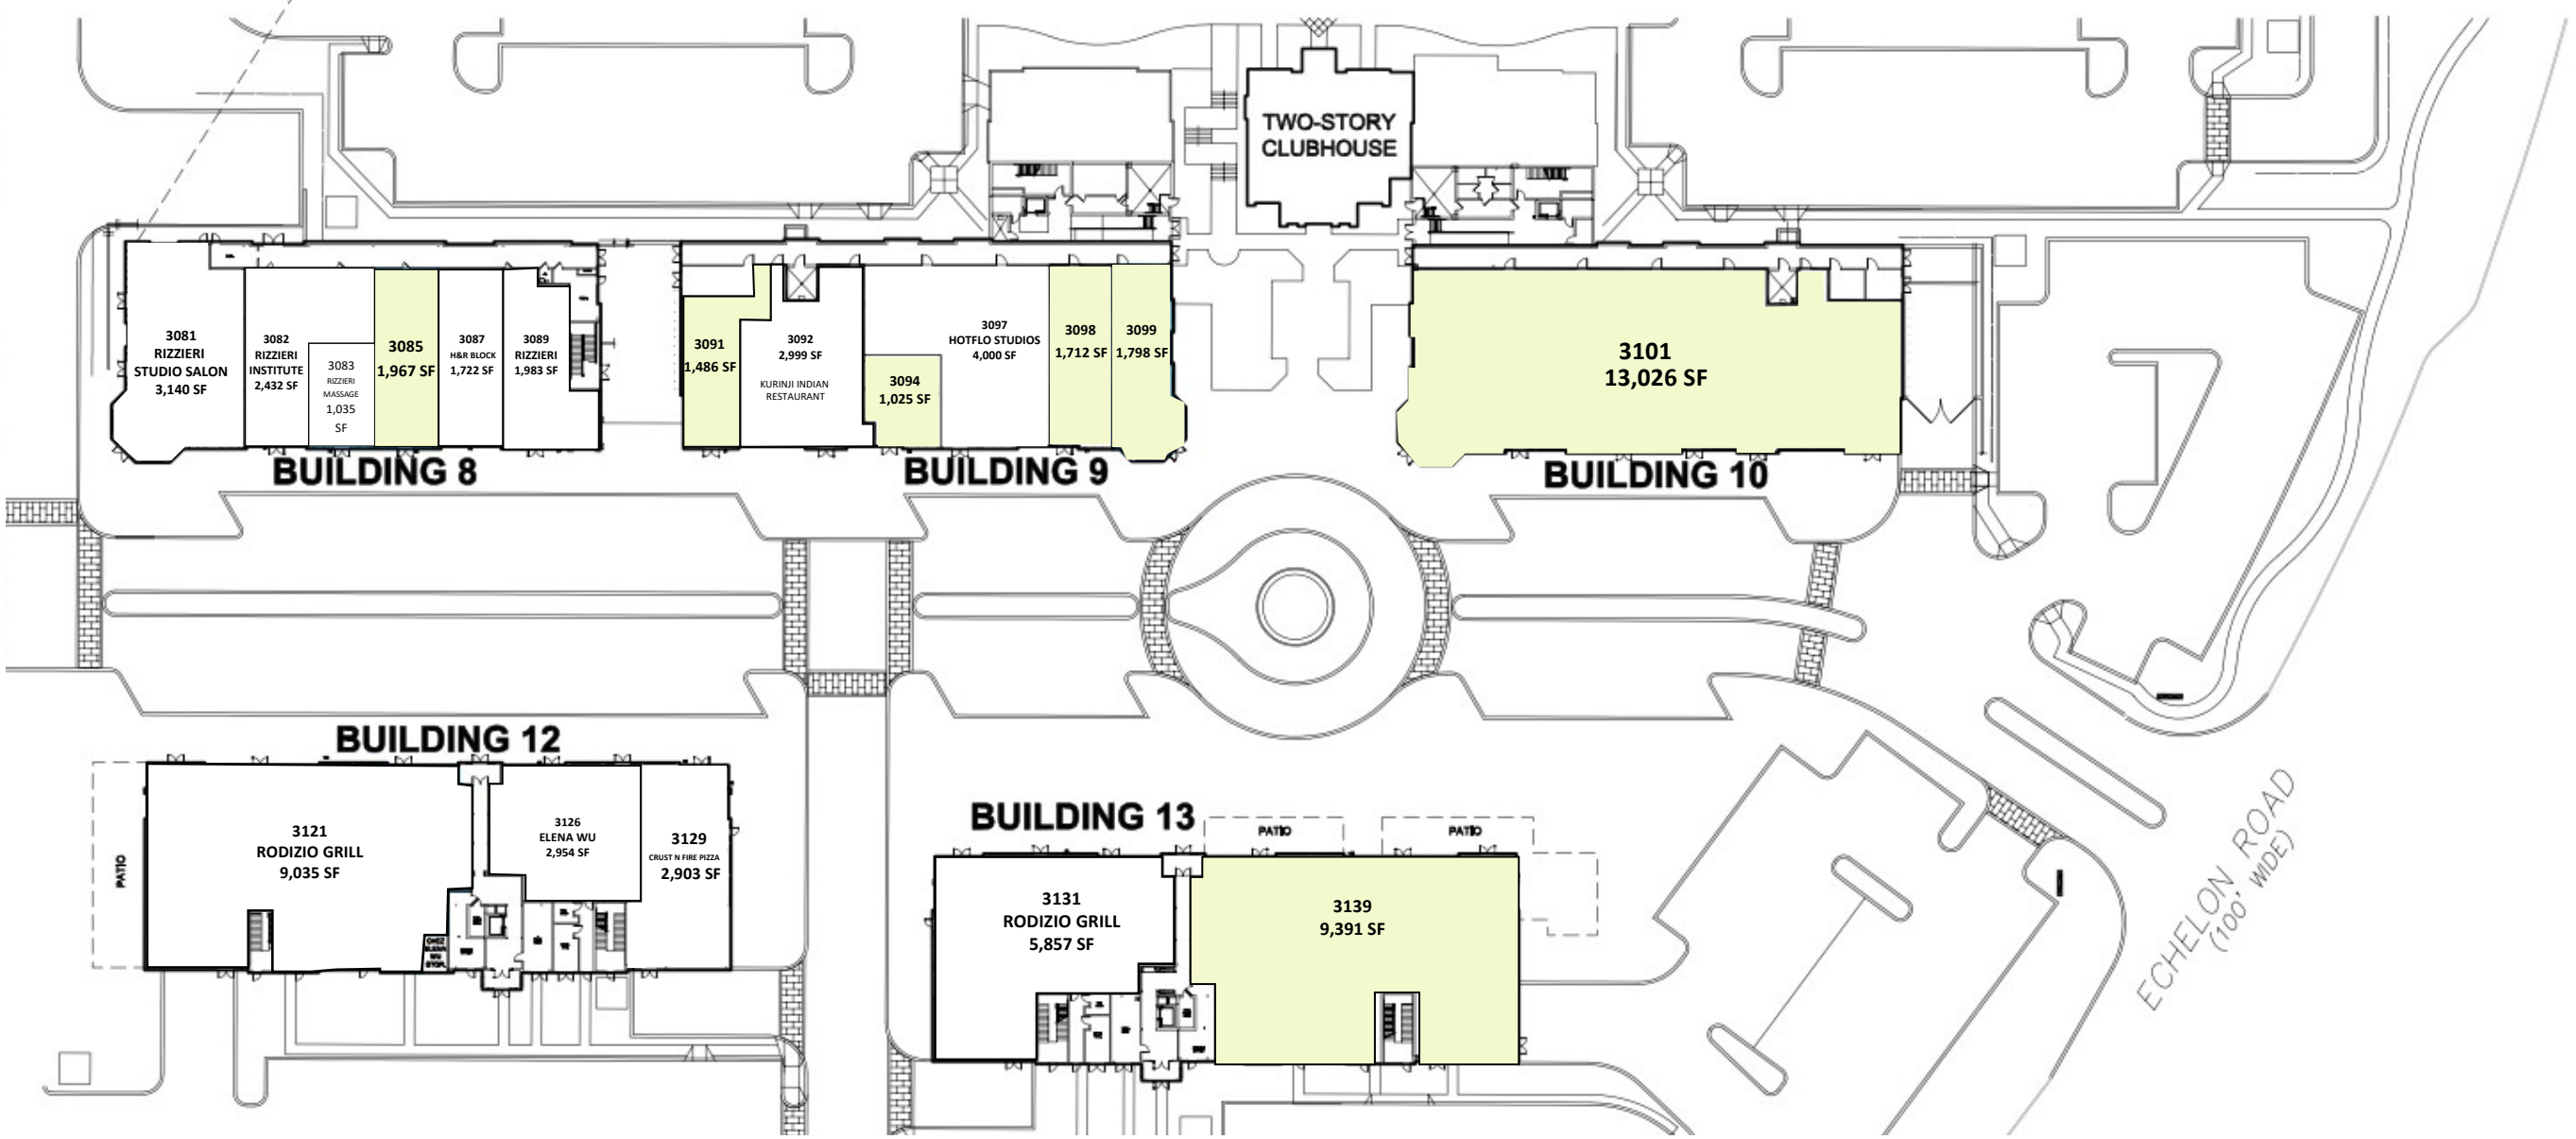

2120 VOORHEES TOWN CENTER

LEASE PLAN
LP3

BUILDING 8 (UPPER LEVEL)

*NOT OWNED