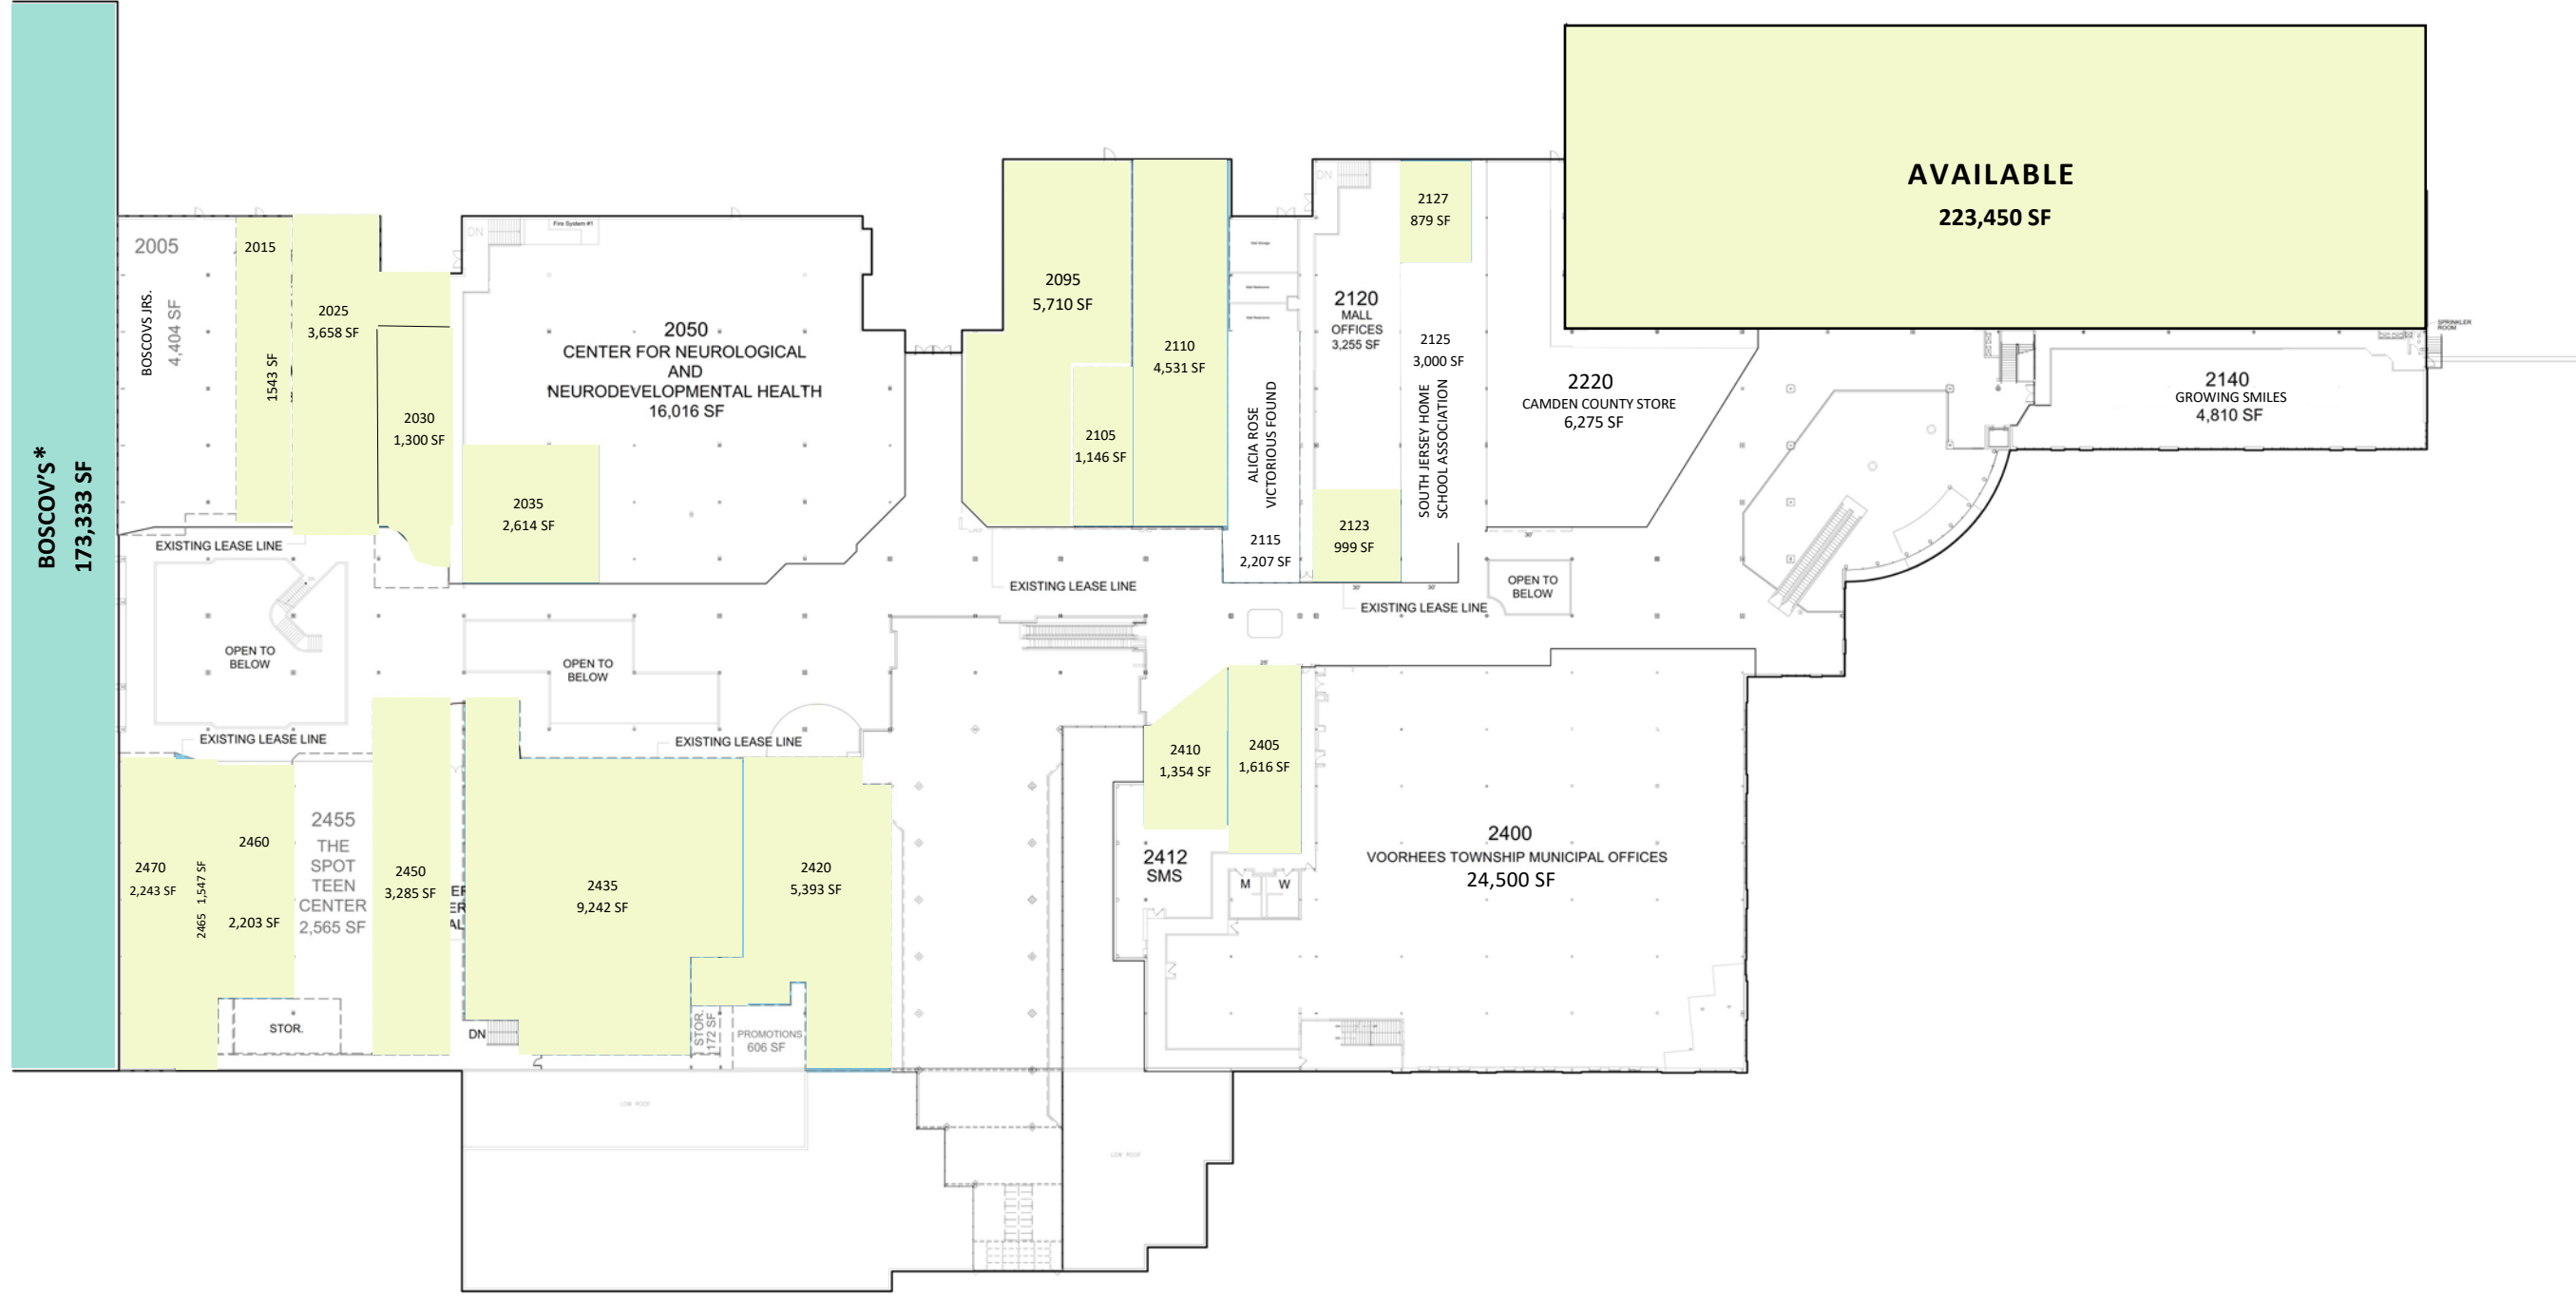

LOWER LEVEL

LEASING BY:

VORHEES TOWN CENTER
VORHEES, NJ

2120 VORHEES TOWN CENTER

LEASE PLAN
LP1

*NOT OWNED

LEASED
 AVAILABLE

UPPER LEVEL

LEASING BY:

VOORHEES TOWN CENTER
VOORHEES, NJ

2120 VOORHEES TOWN CENTER

LEASE PLAN
LP2

*NOT OWNED

LEASED
 AVAILABLE

LEASING BY:

**VOORHEES TOWN CENTER
VOORHEES, NJ**

2120 VOORHEES TOWN CENTER

LEASE PLAN
LP3

BUILDING 8 (UPPER LEVEL)

*NOT OWNED