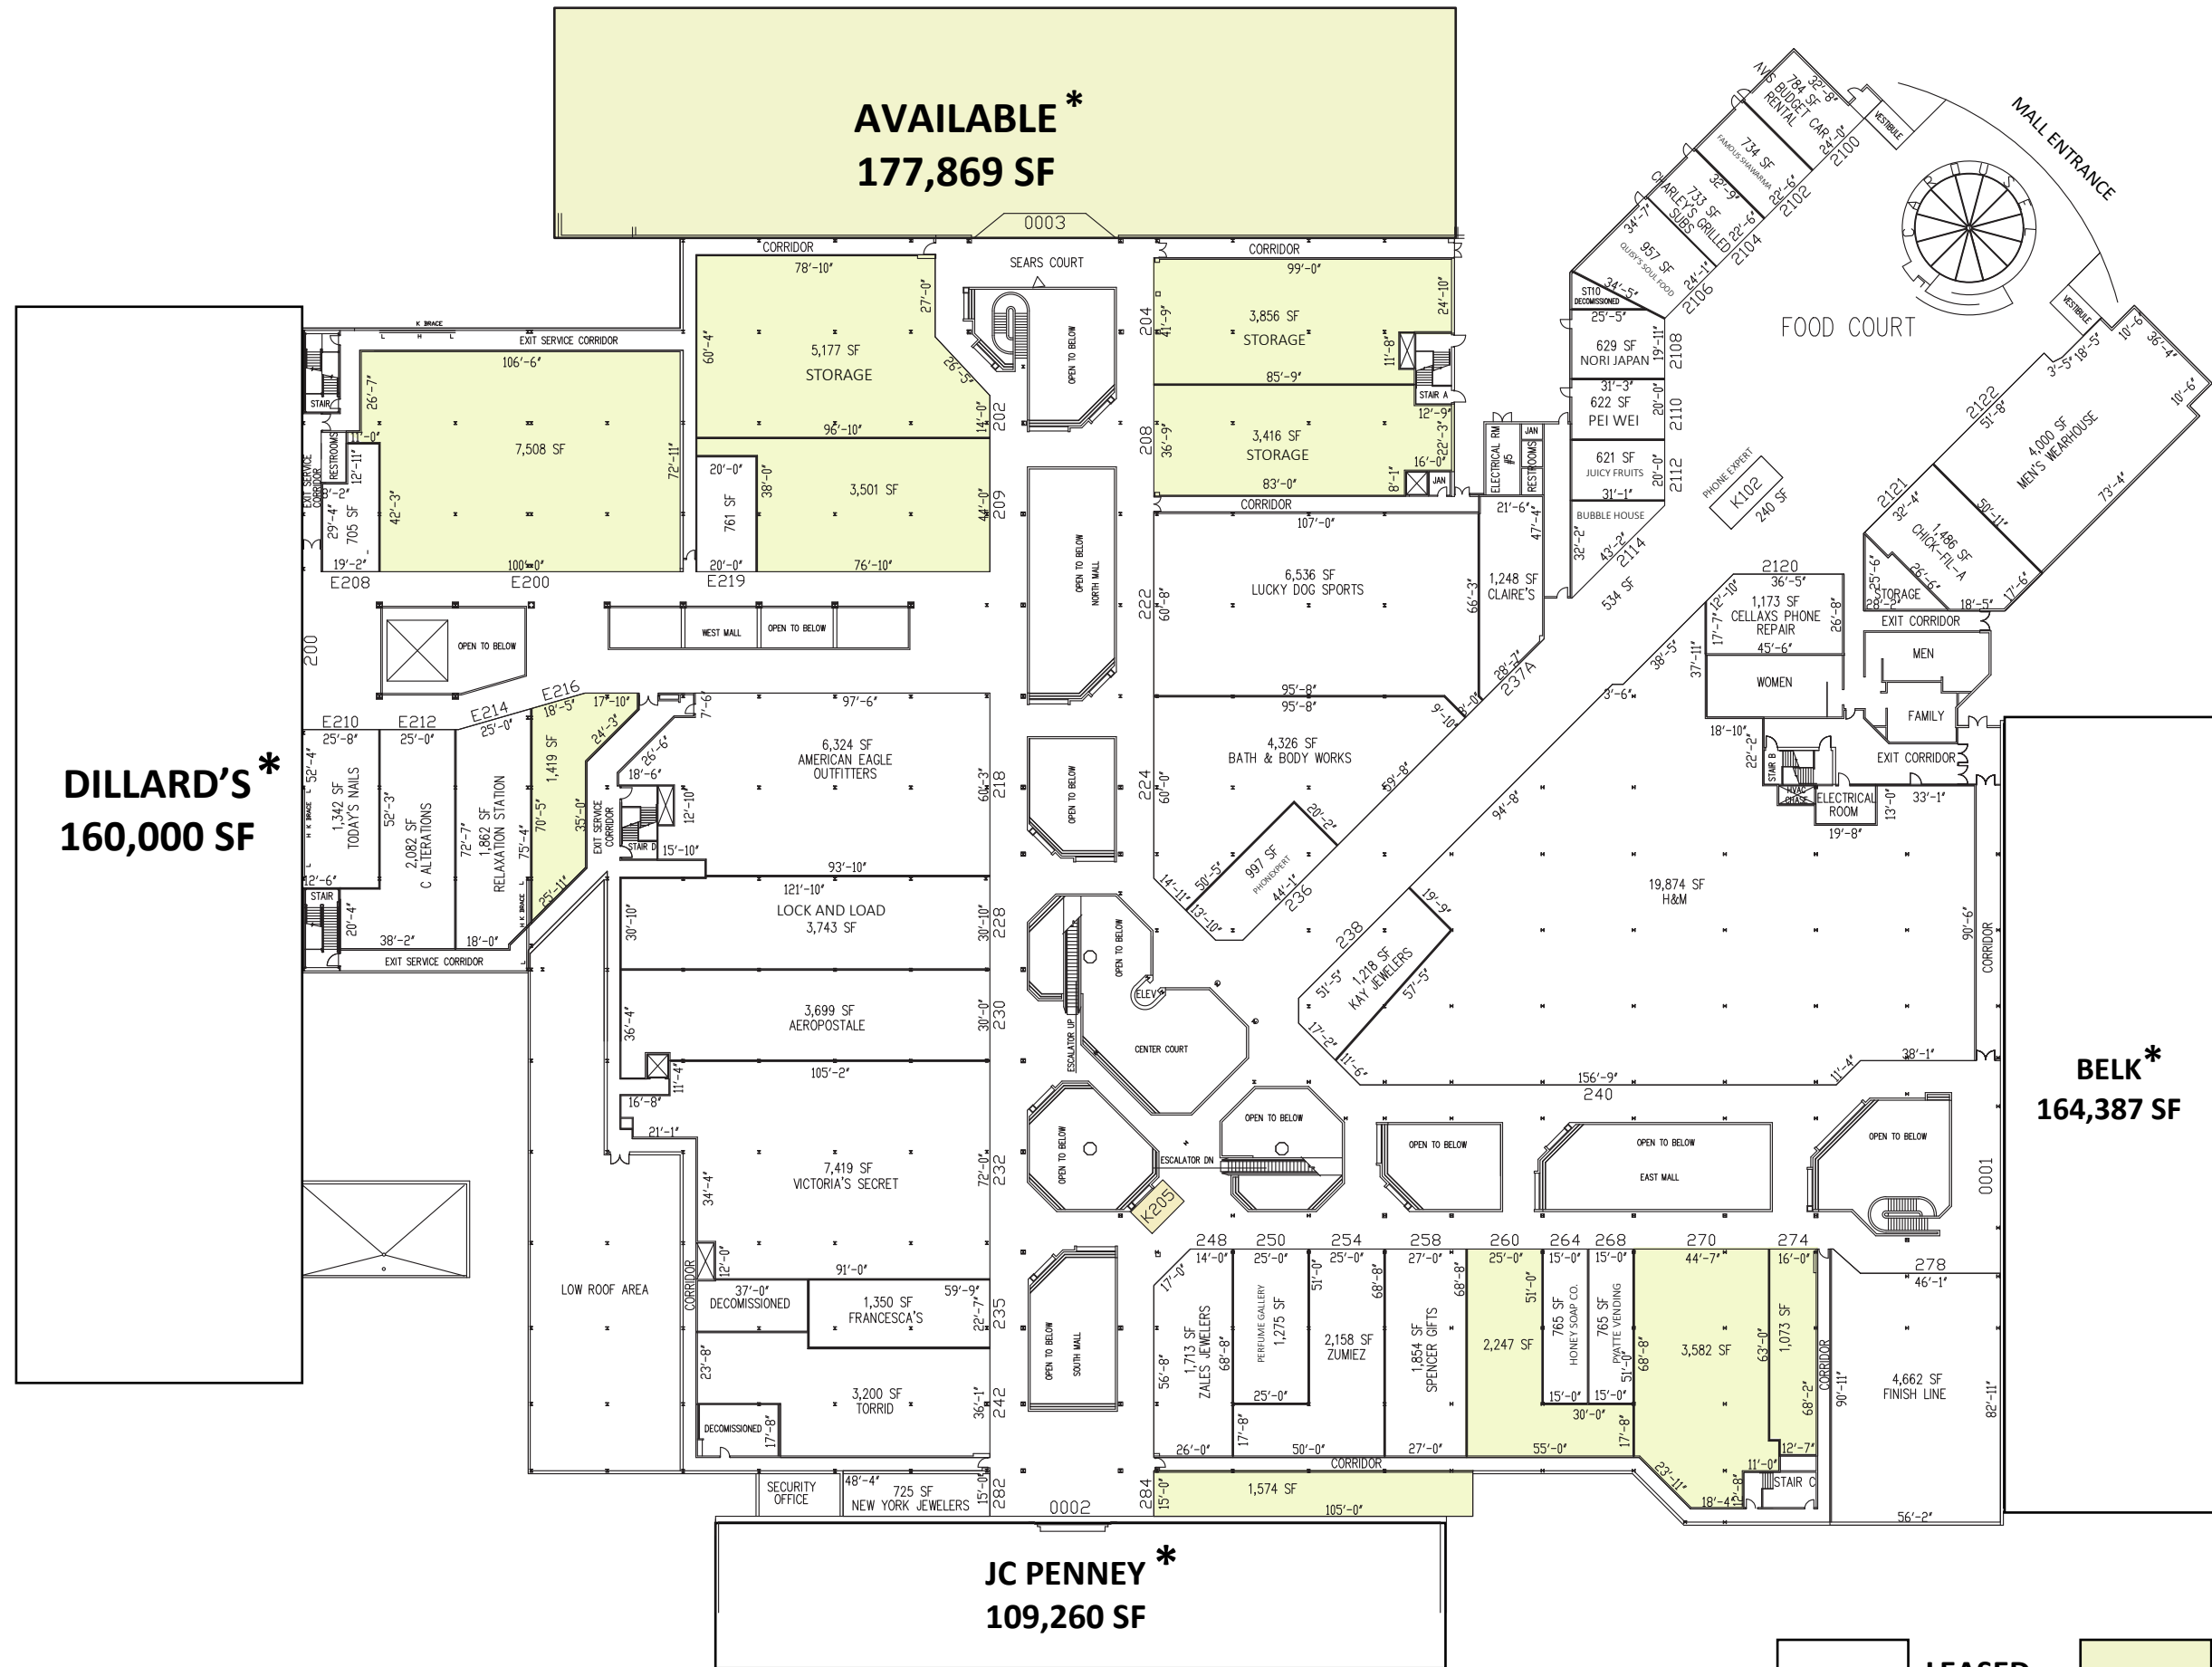

**VALLEY HILLS MALL
HICKORY, NC**

LEASED
 AVAILABLE

*NOT OWNED