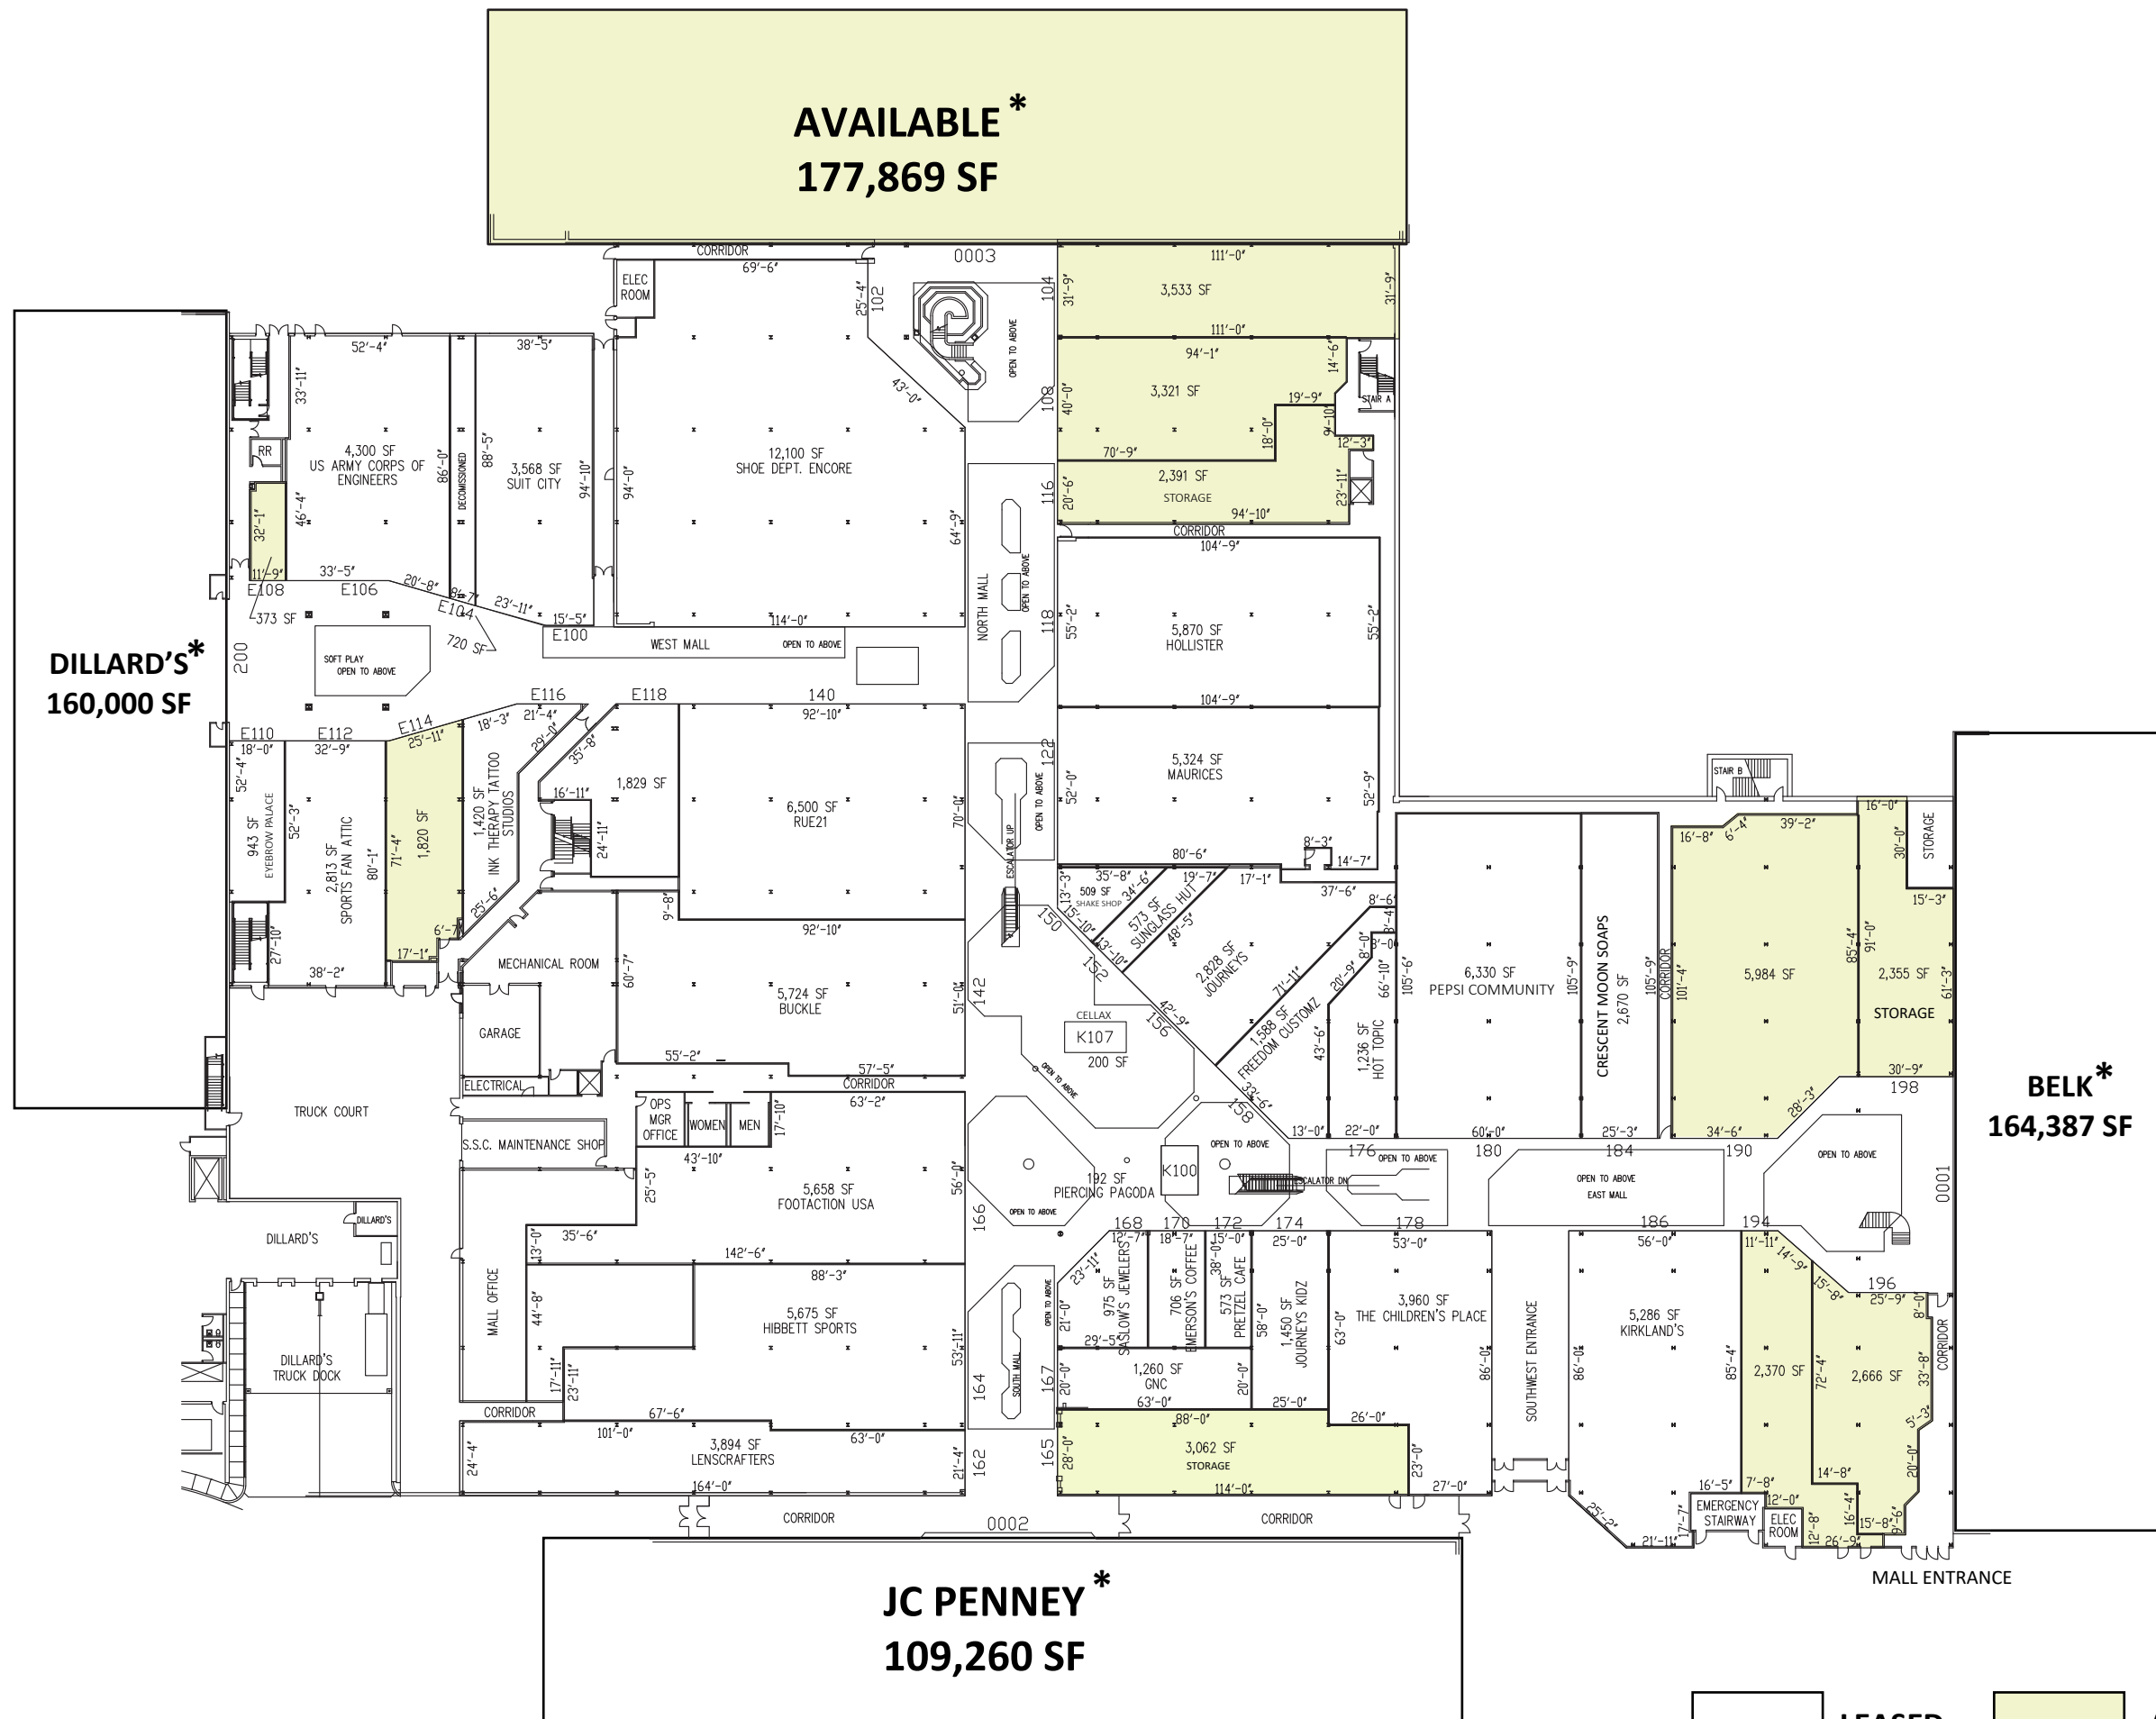

**VALLEY HILLS MALL
HICKORY, NC**

LEASED

AVAILABLE

*NOT OWNED