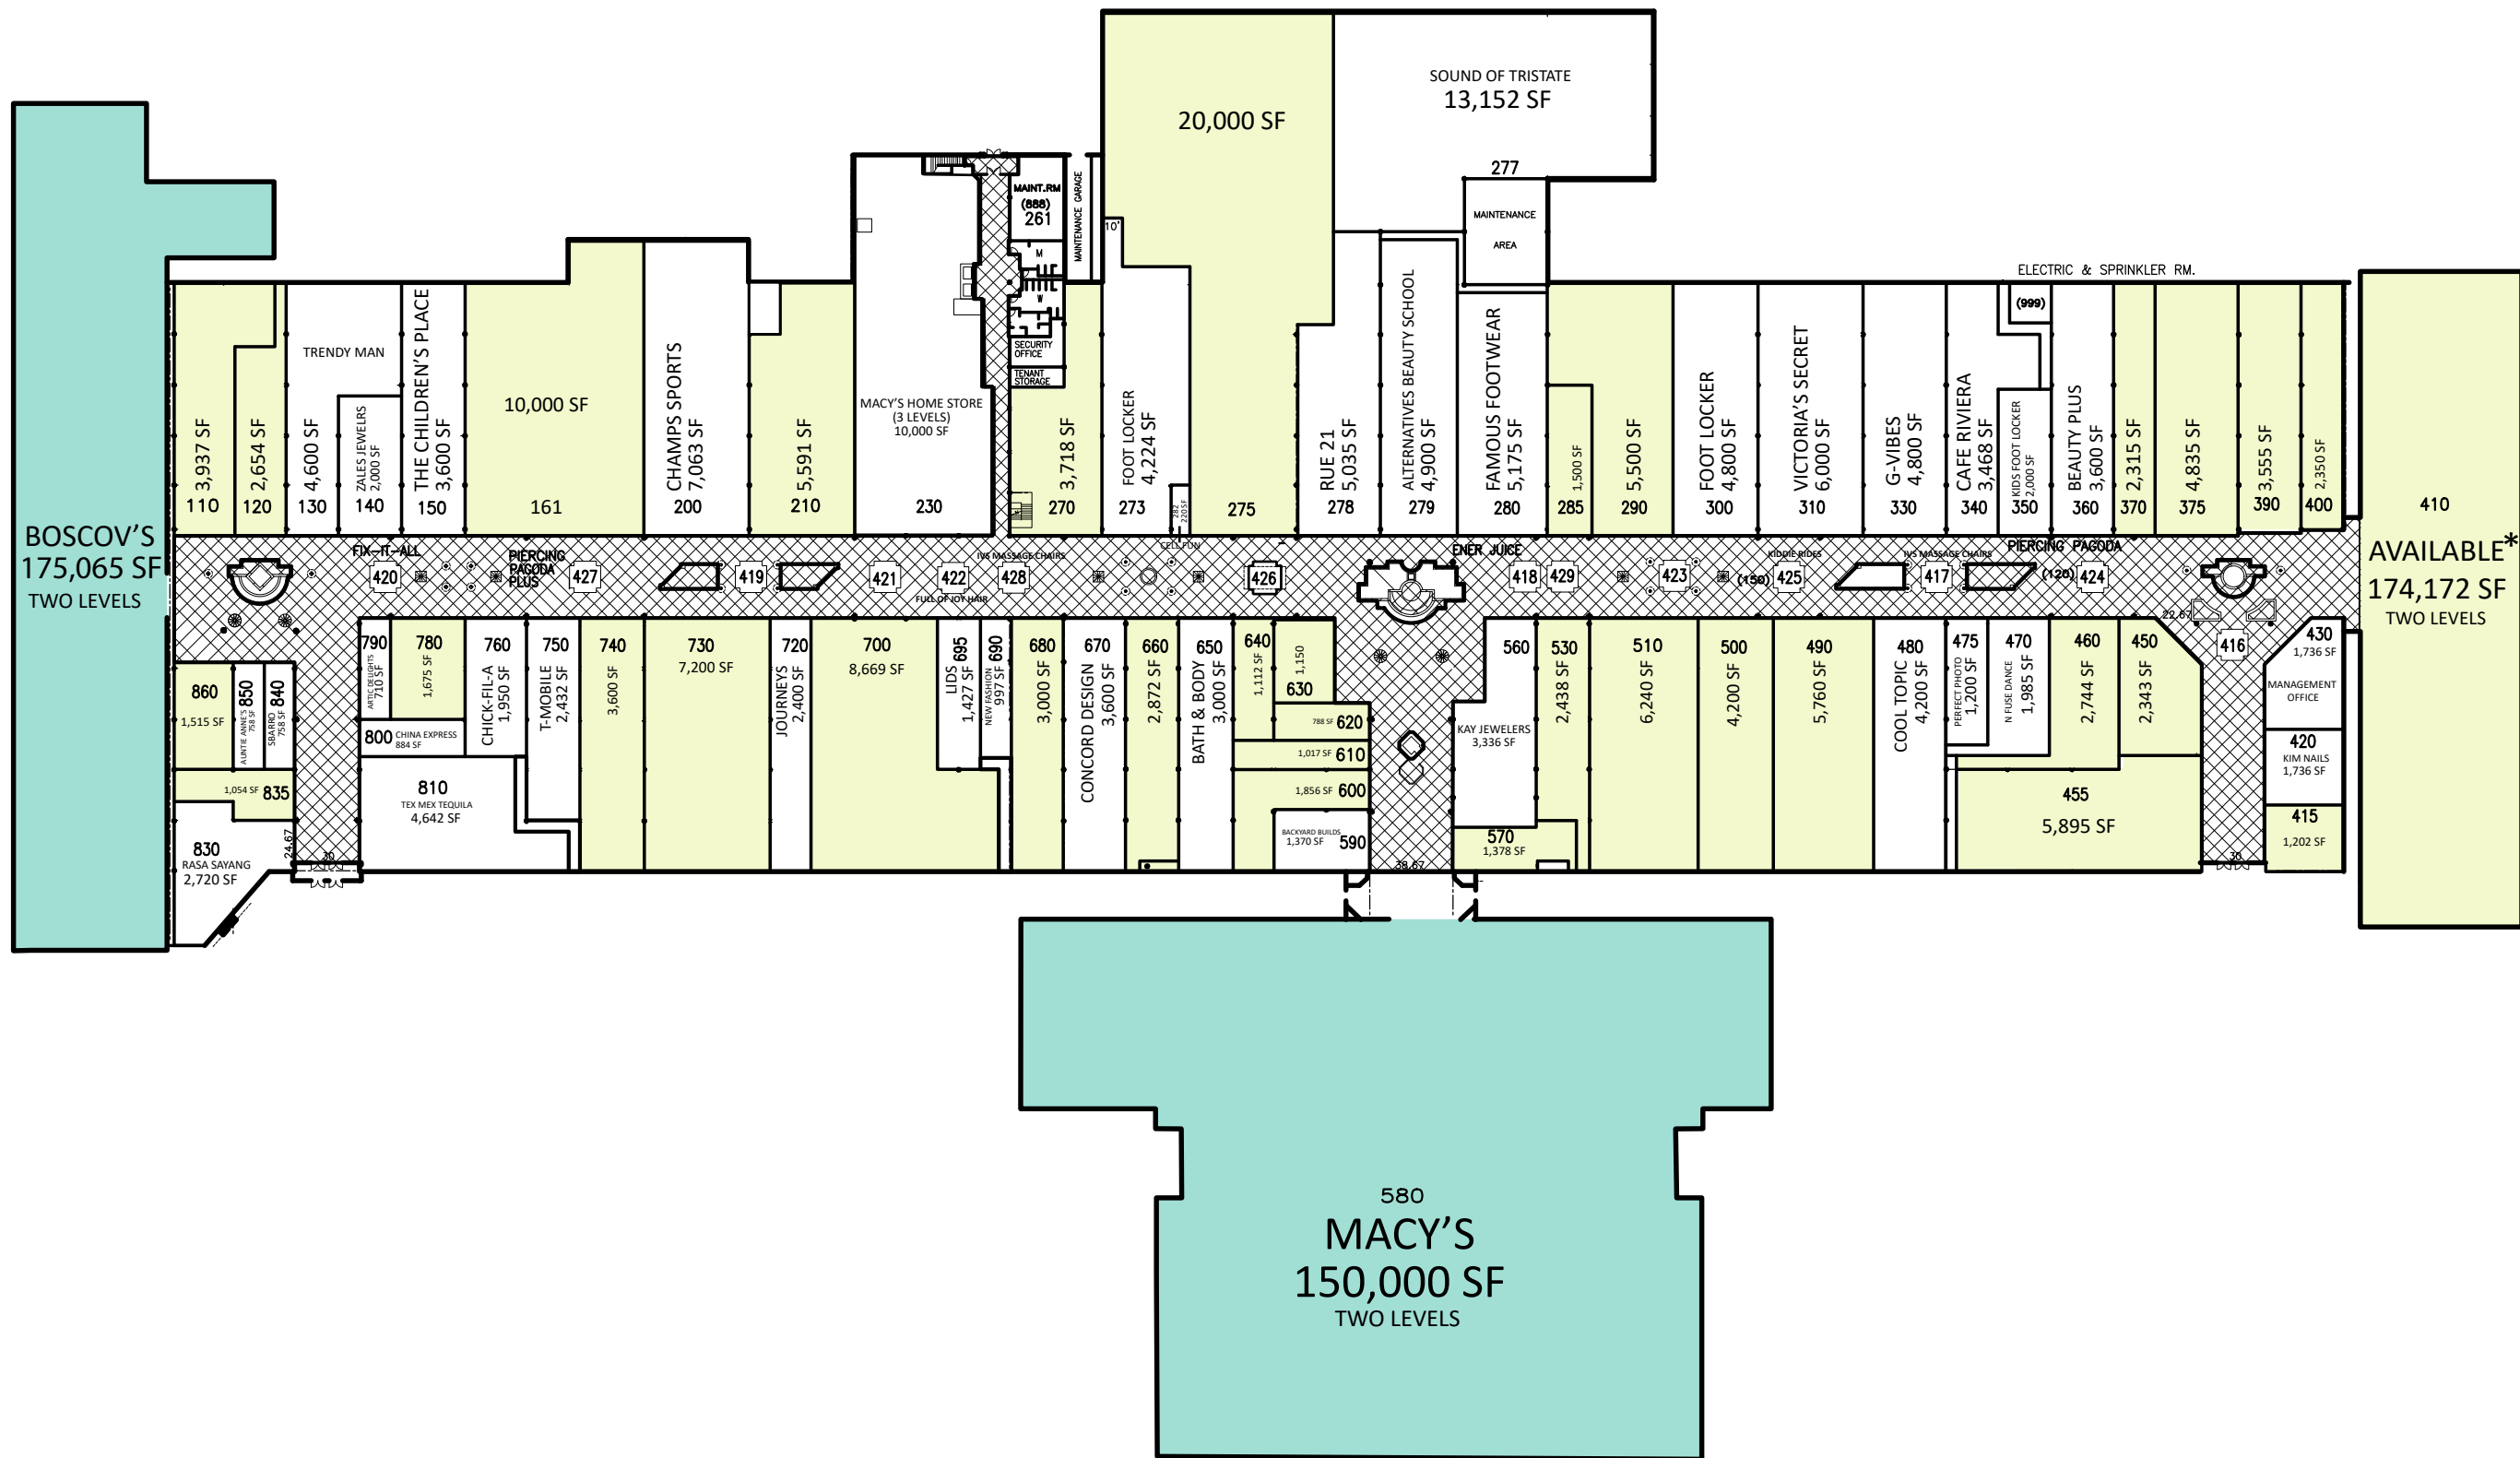

LEASING BY:

*NOT OWNED

LEASED
 AVAILABLE

**CONCORD MALL
WILMINGTON, DE**

4737 CONCORD PIKE

LEASE PLAN
LP