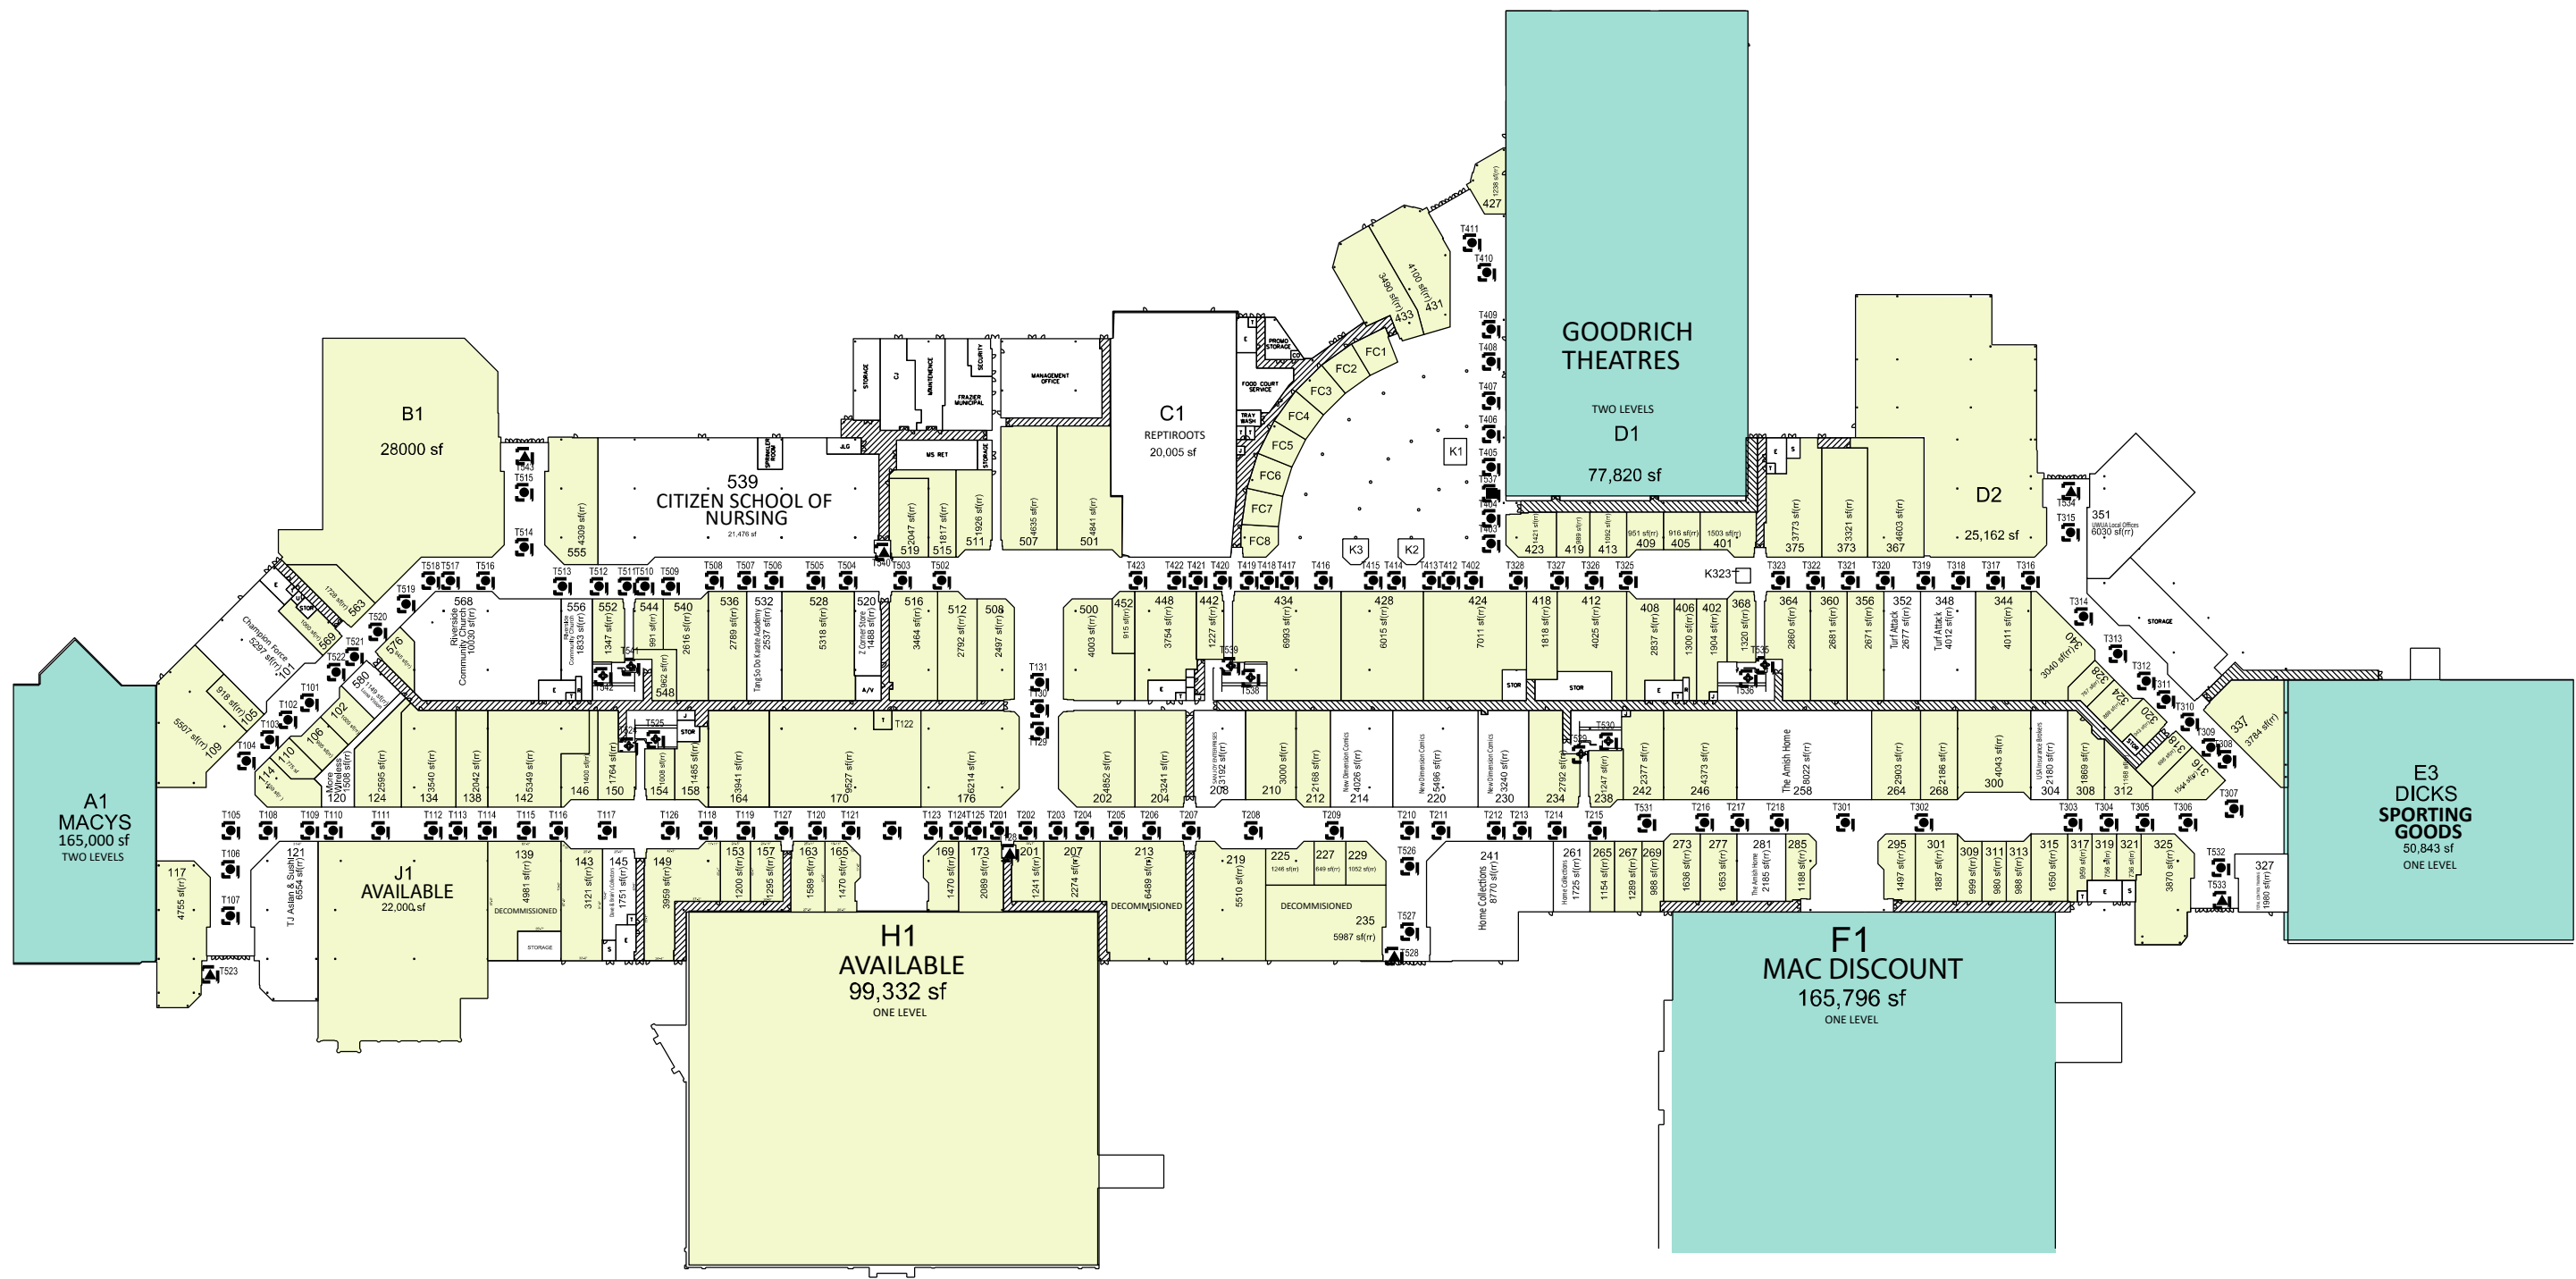

LEASING BY:

**GALLERIA AT PITTSBURGH MILLS
TARENTUM, PA**

590 PITTSBURGH MILLS CIRCLE

LEASE PLAN
LP

LEASED
 AVAILABLE

*NOT OWNED