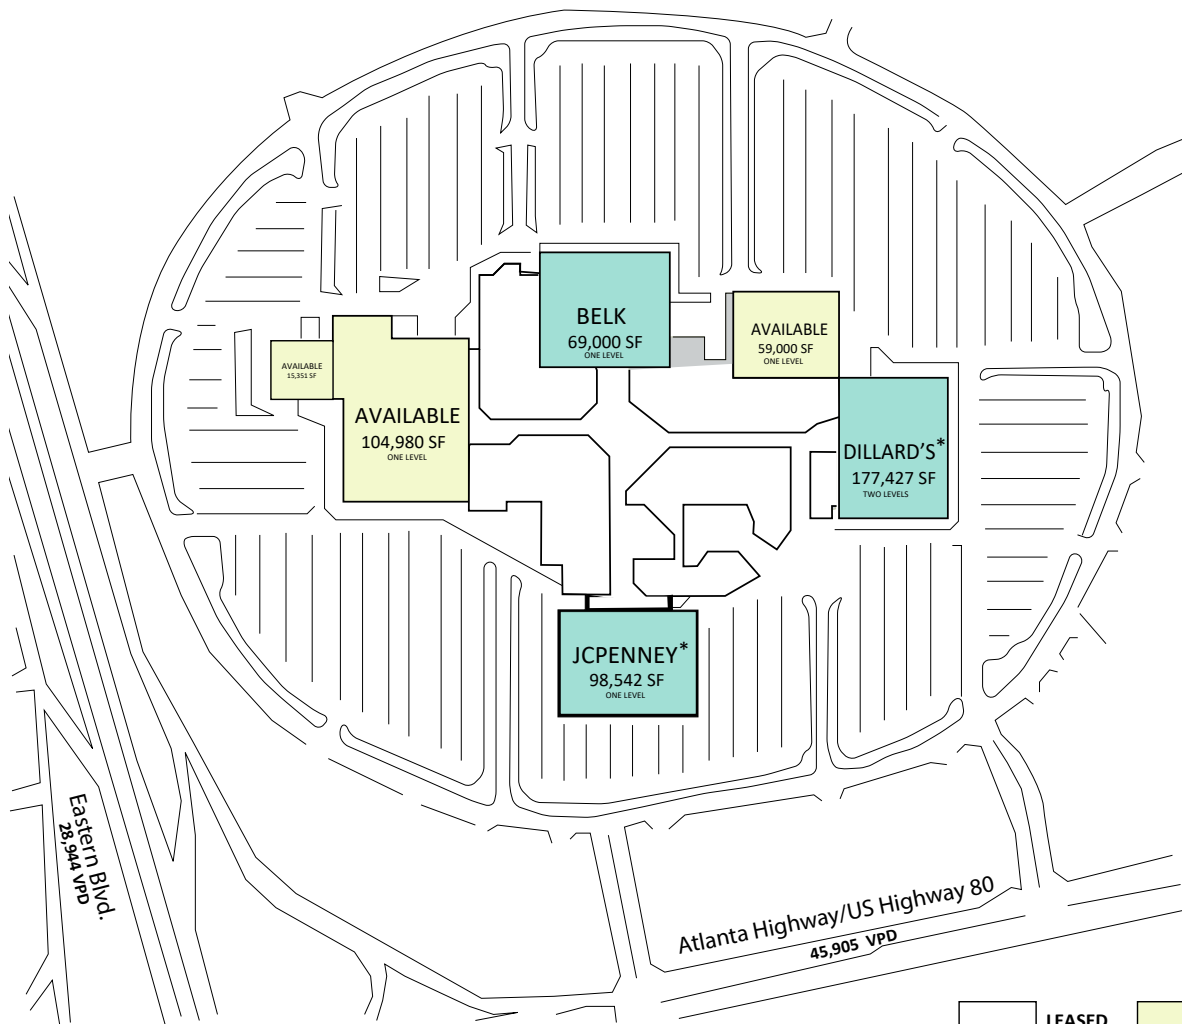

EASTDALE MALL

1000 Eastdale Mall Montgomery, AL 36117

SITE PLAN

*NOT OWNED

MASON
ASSET MANAGEMENT

T: 516 371.5858
E: leasing@masonam.com
150 Great Neck Road Suite 402
Great Neck, NY, 11021
www.masonam.com