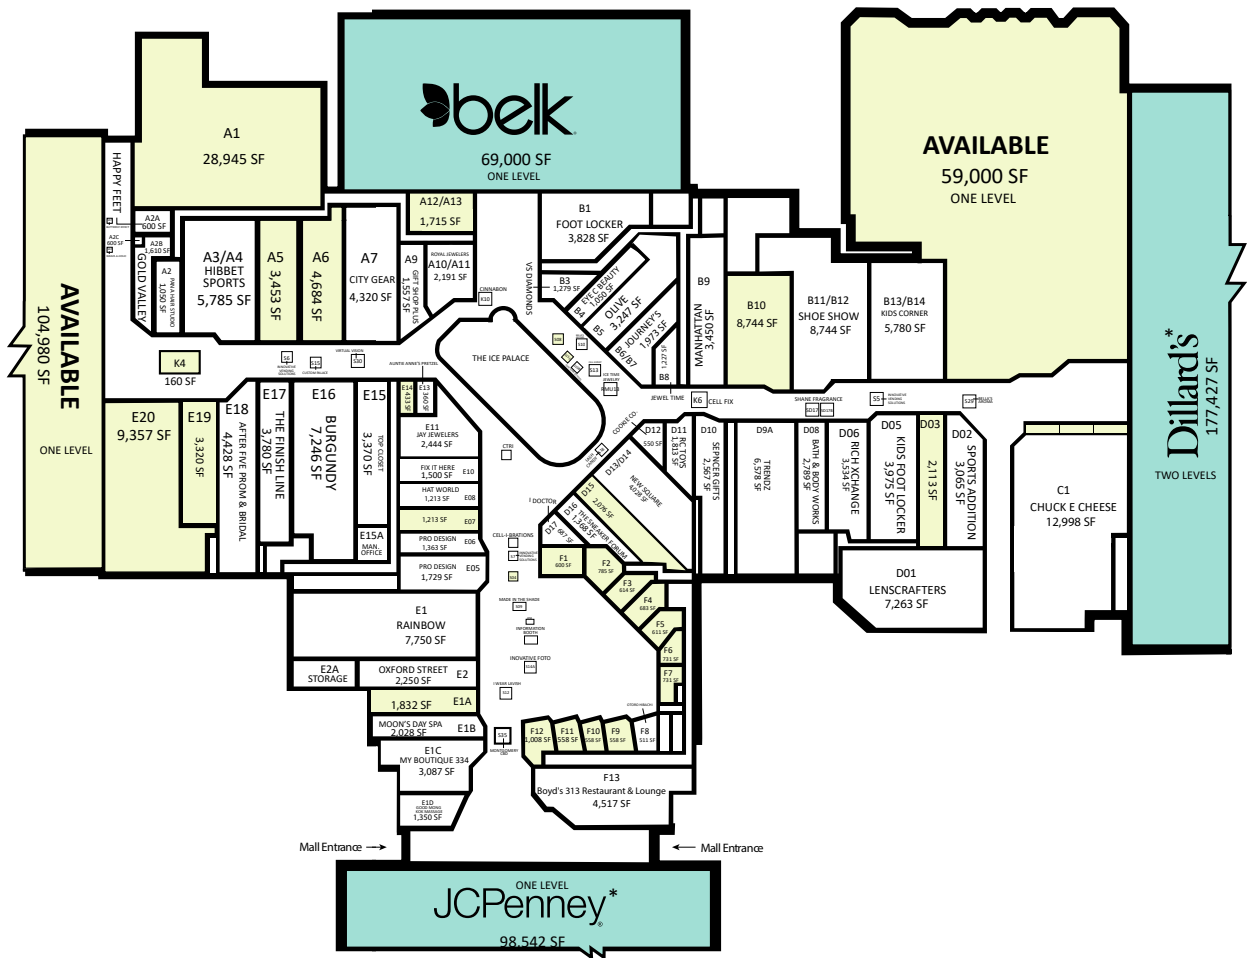

EASTDALE MALL

1000 Eastdale Mall Montgomery, AL 36117

LEASE PLAN

*NOT OWNED

LEASED AVAILABLE

MASON
ASSET MANAGEMENT

T: 516 371.5858
E: leasing@masonam.com
150 Great Neck Road Suite 402
Great Neck, NY, 11021
www.masonam.com