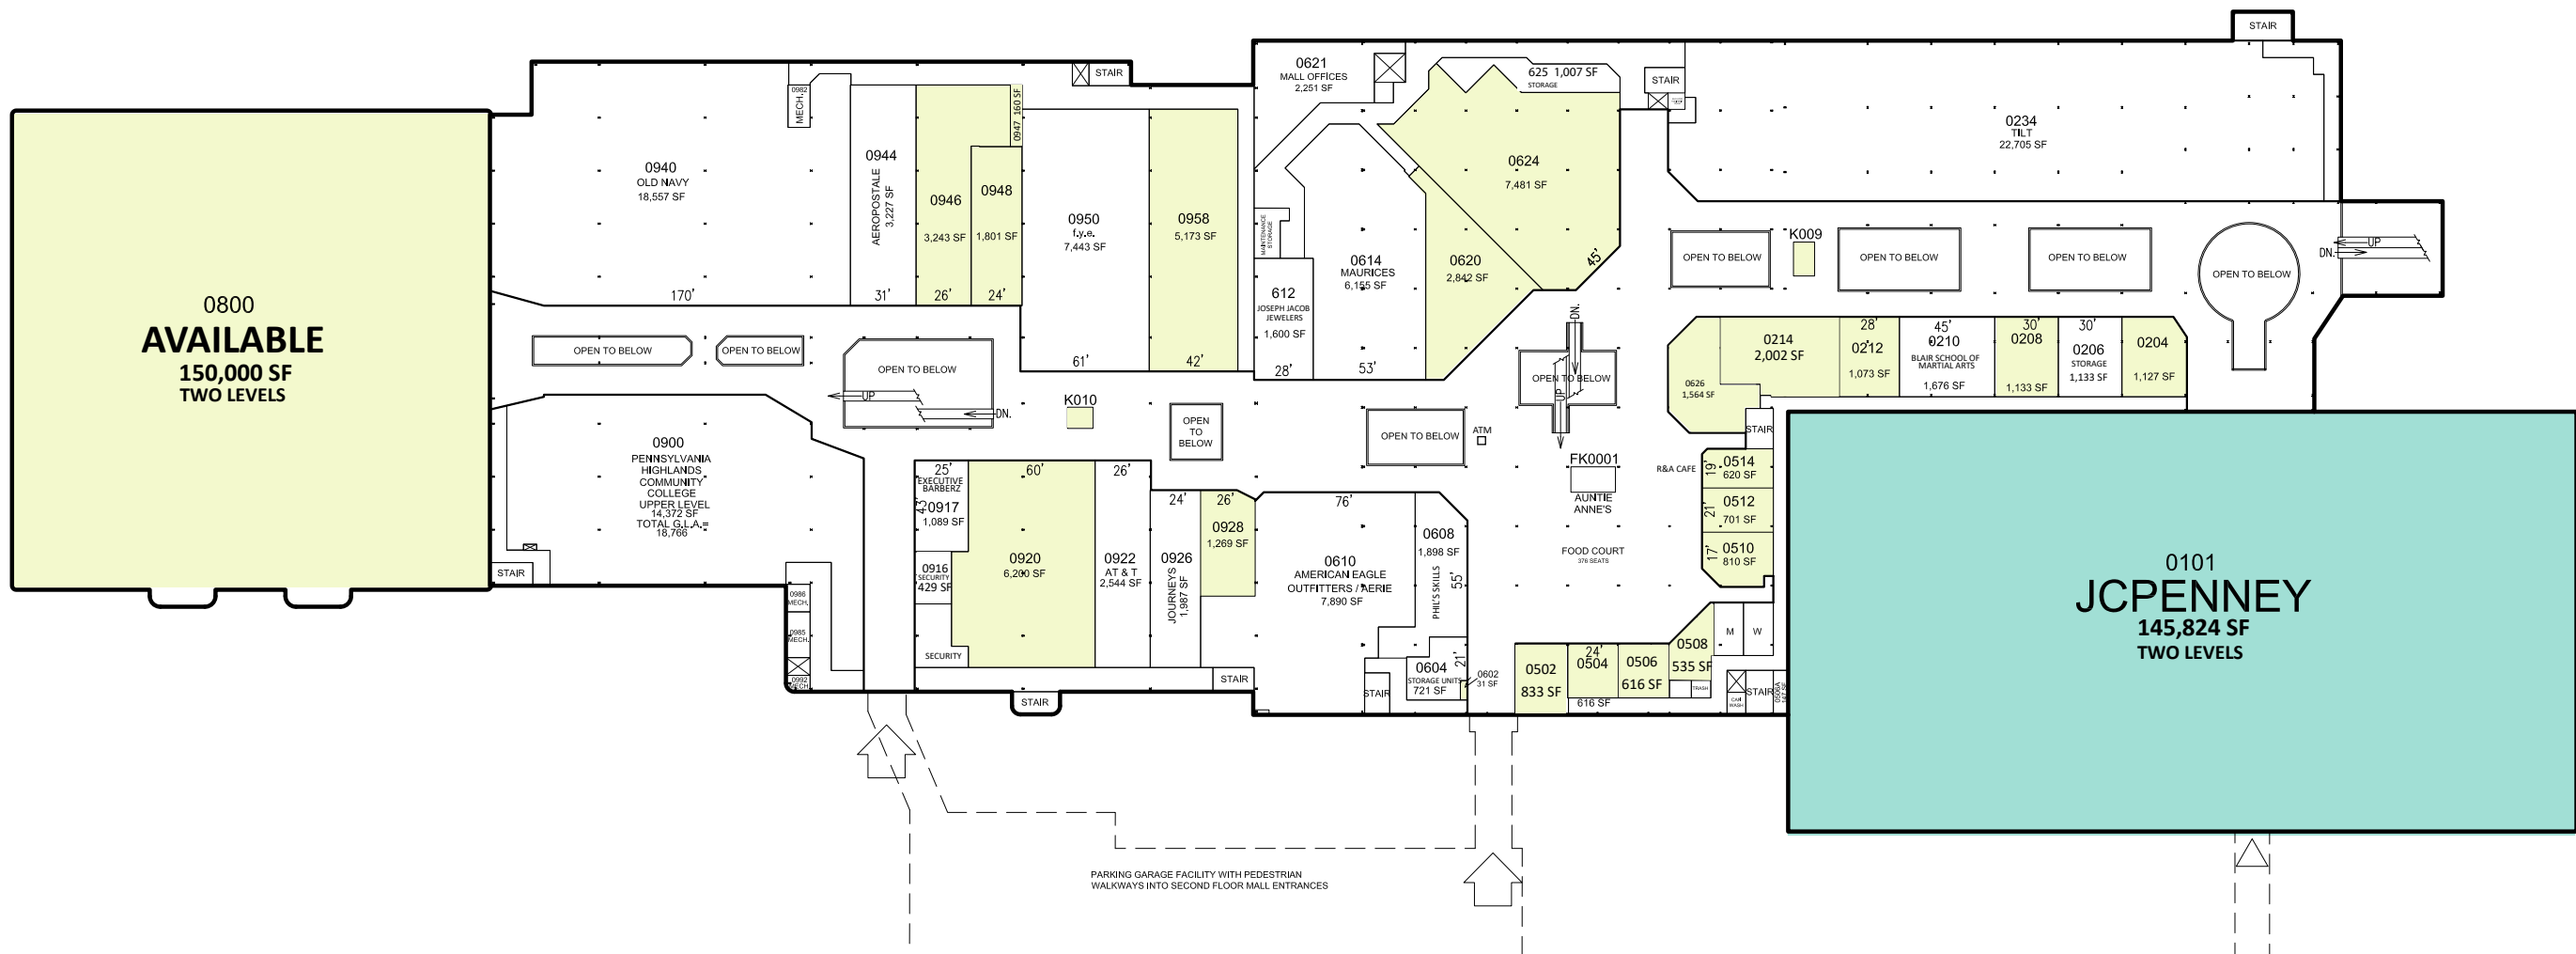

UPPER LEVEL

LEASING BY:

LOGAN VALLEY MALL
ALTOONA, PA

5580 GOODS LANE

LEASED
 AVAILABLE

LEASE PLAN
LP2