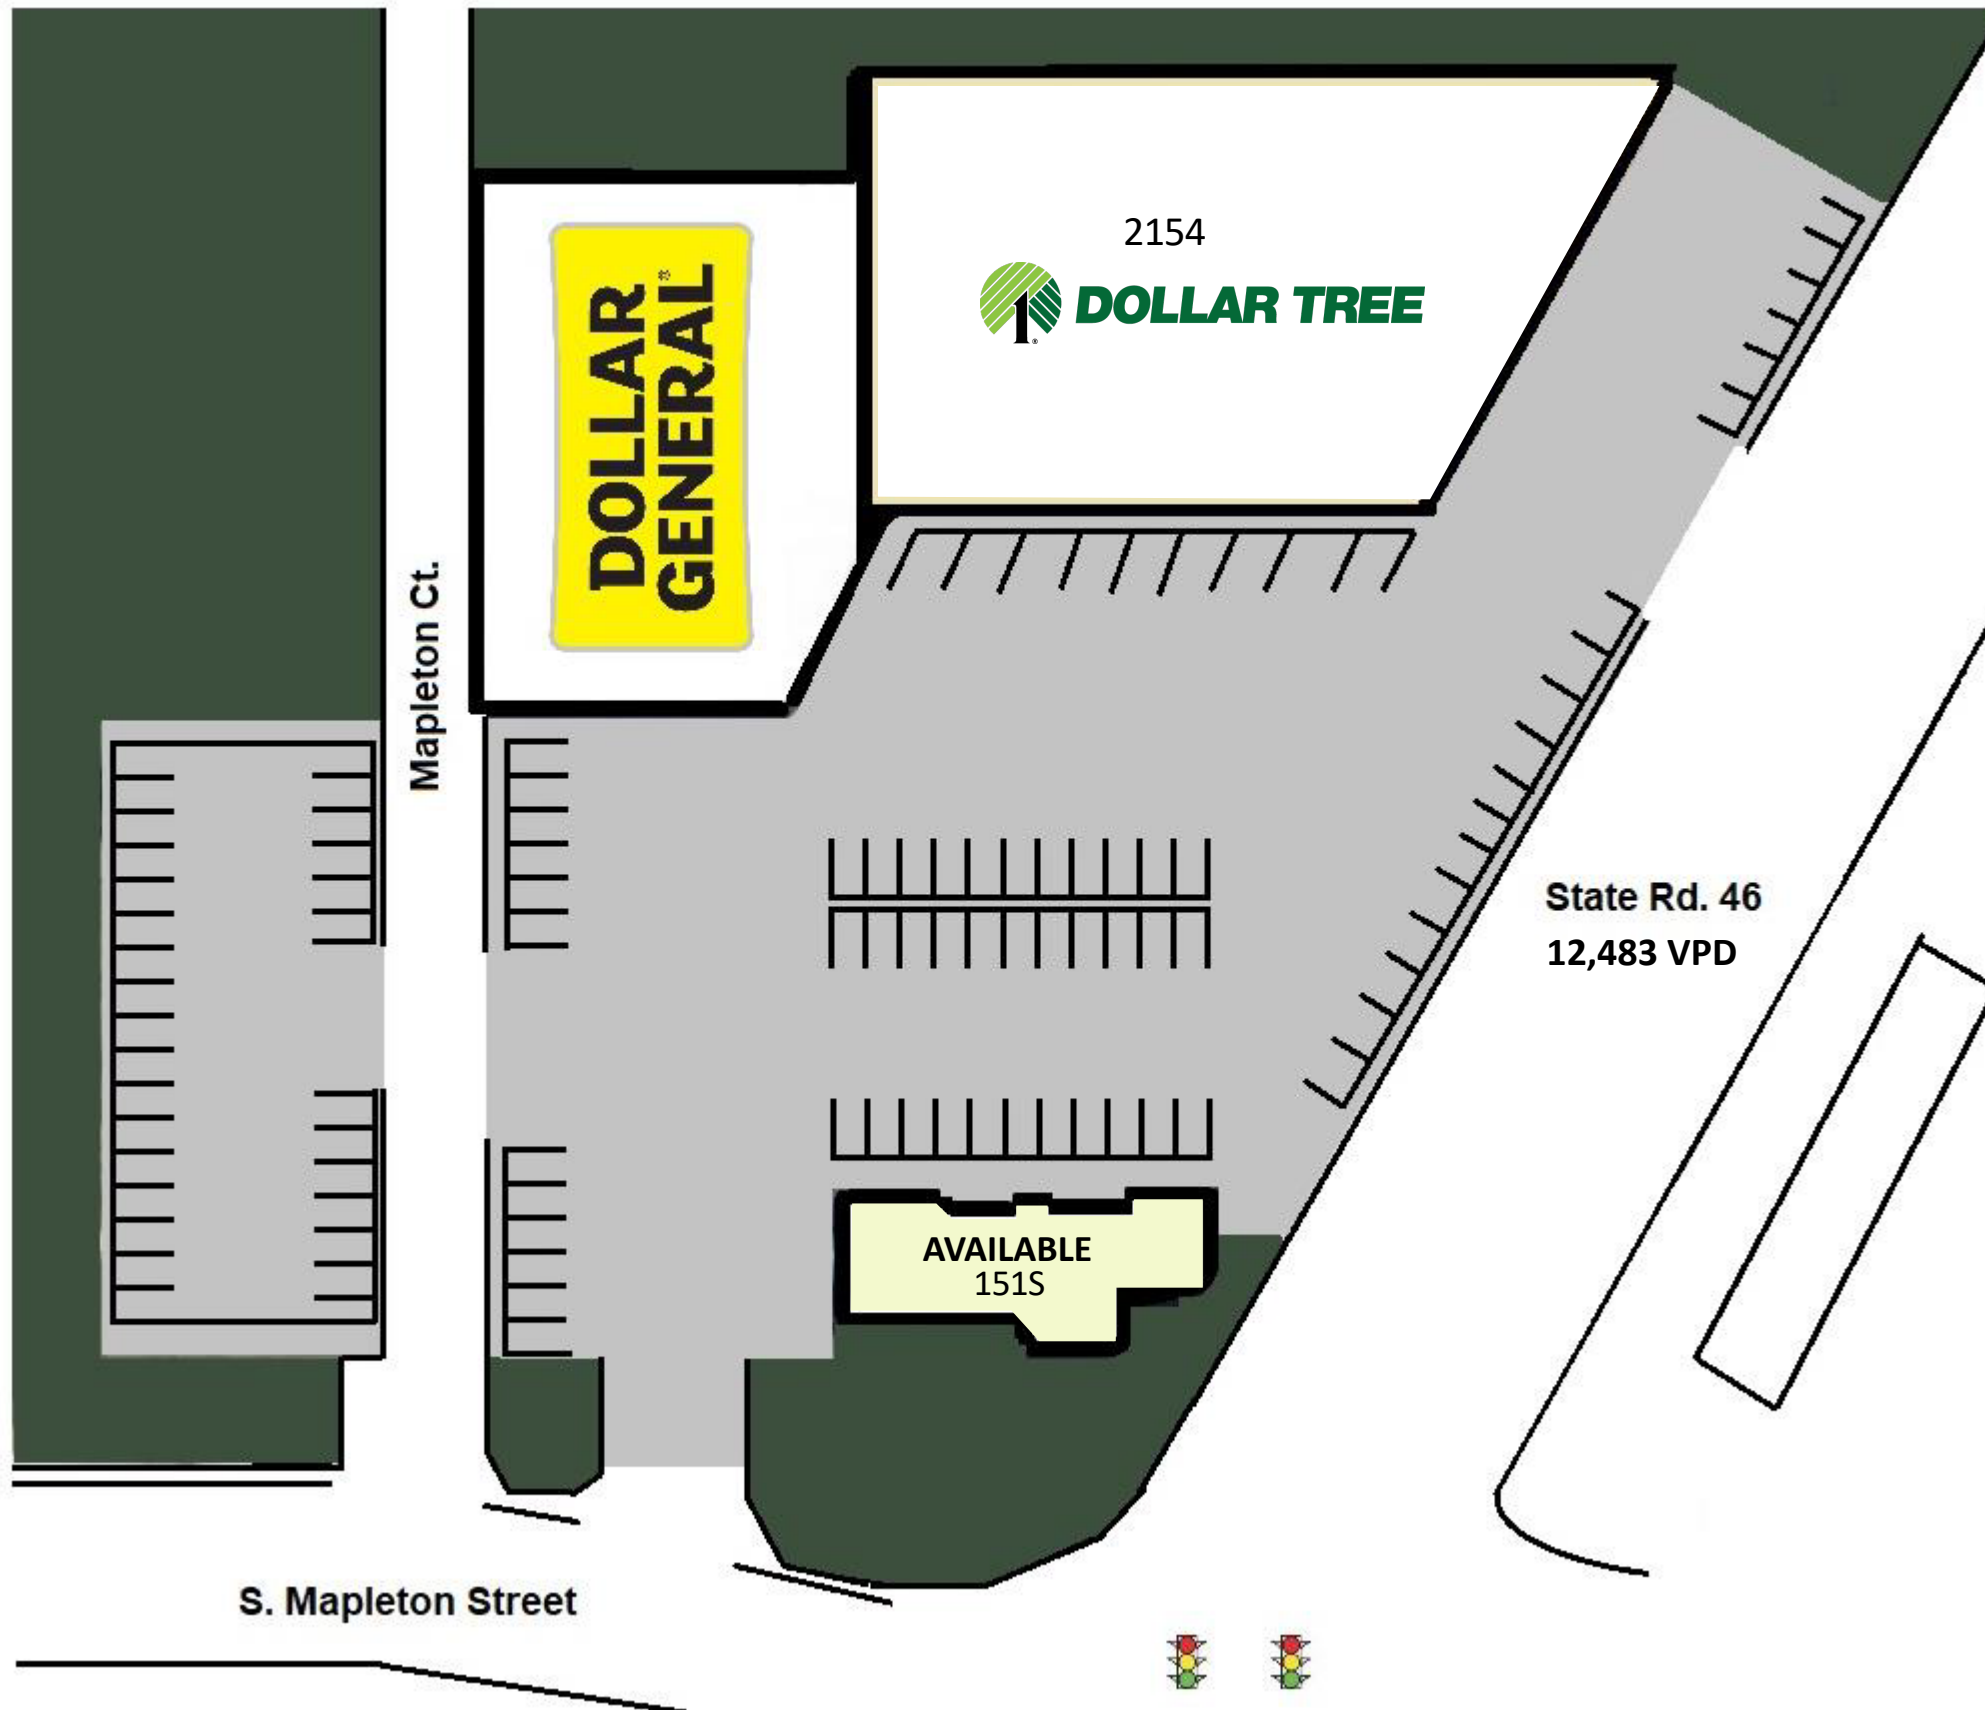

**STATE MAPLETON PLAZA
COLUMBUS, IN**

2150 STATE STREET

SITE PLAN
SP

Suite	Tenant	Square Feet
151S	Available	1,850
2150	Dollar General	7,636
2154	Dollar Tree	10,978

 LEASED  AVAILABLE