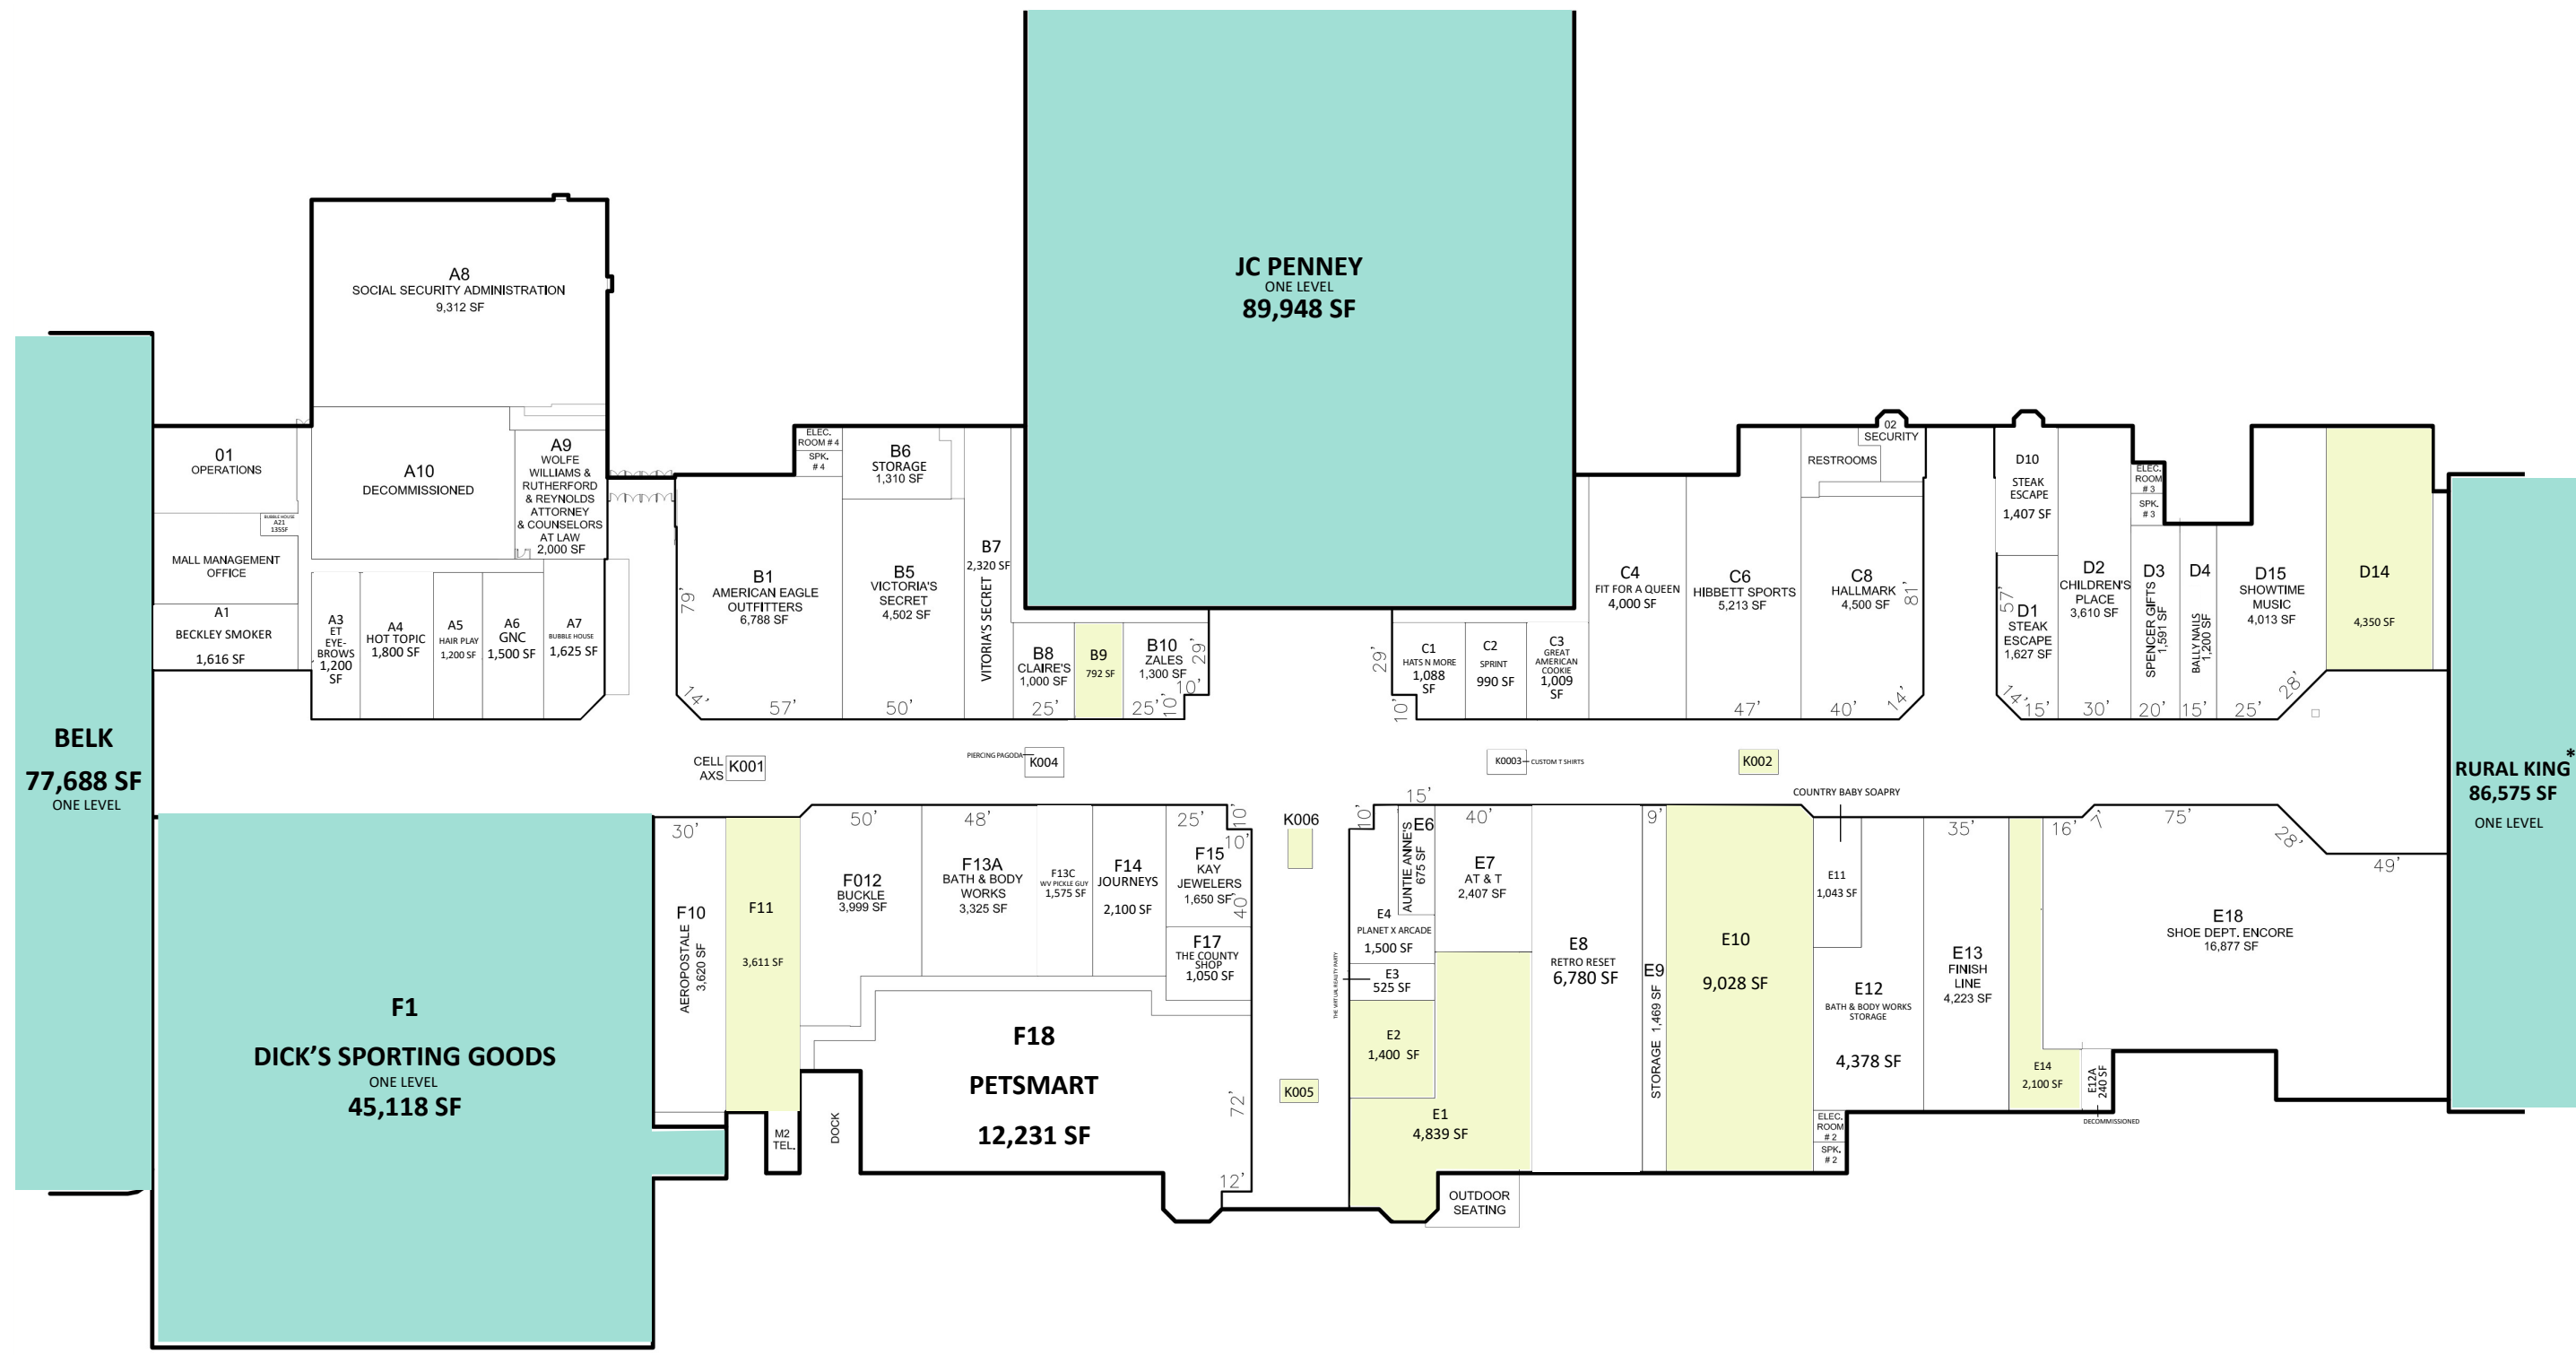

LEASING BY:

**CROSSROADS MALL  
BECKLEY, WV**

2 CROSSROADS MALL

LEASE PLAN  
**LP**

LEASED
  AVAILABLE

\*NOT OWNED