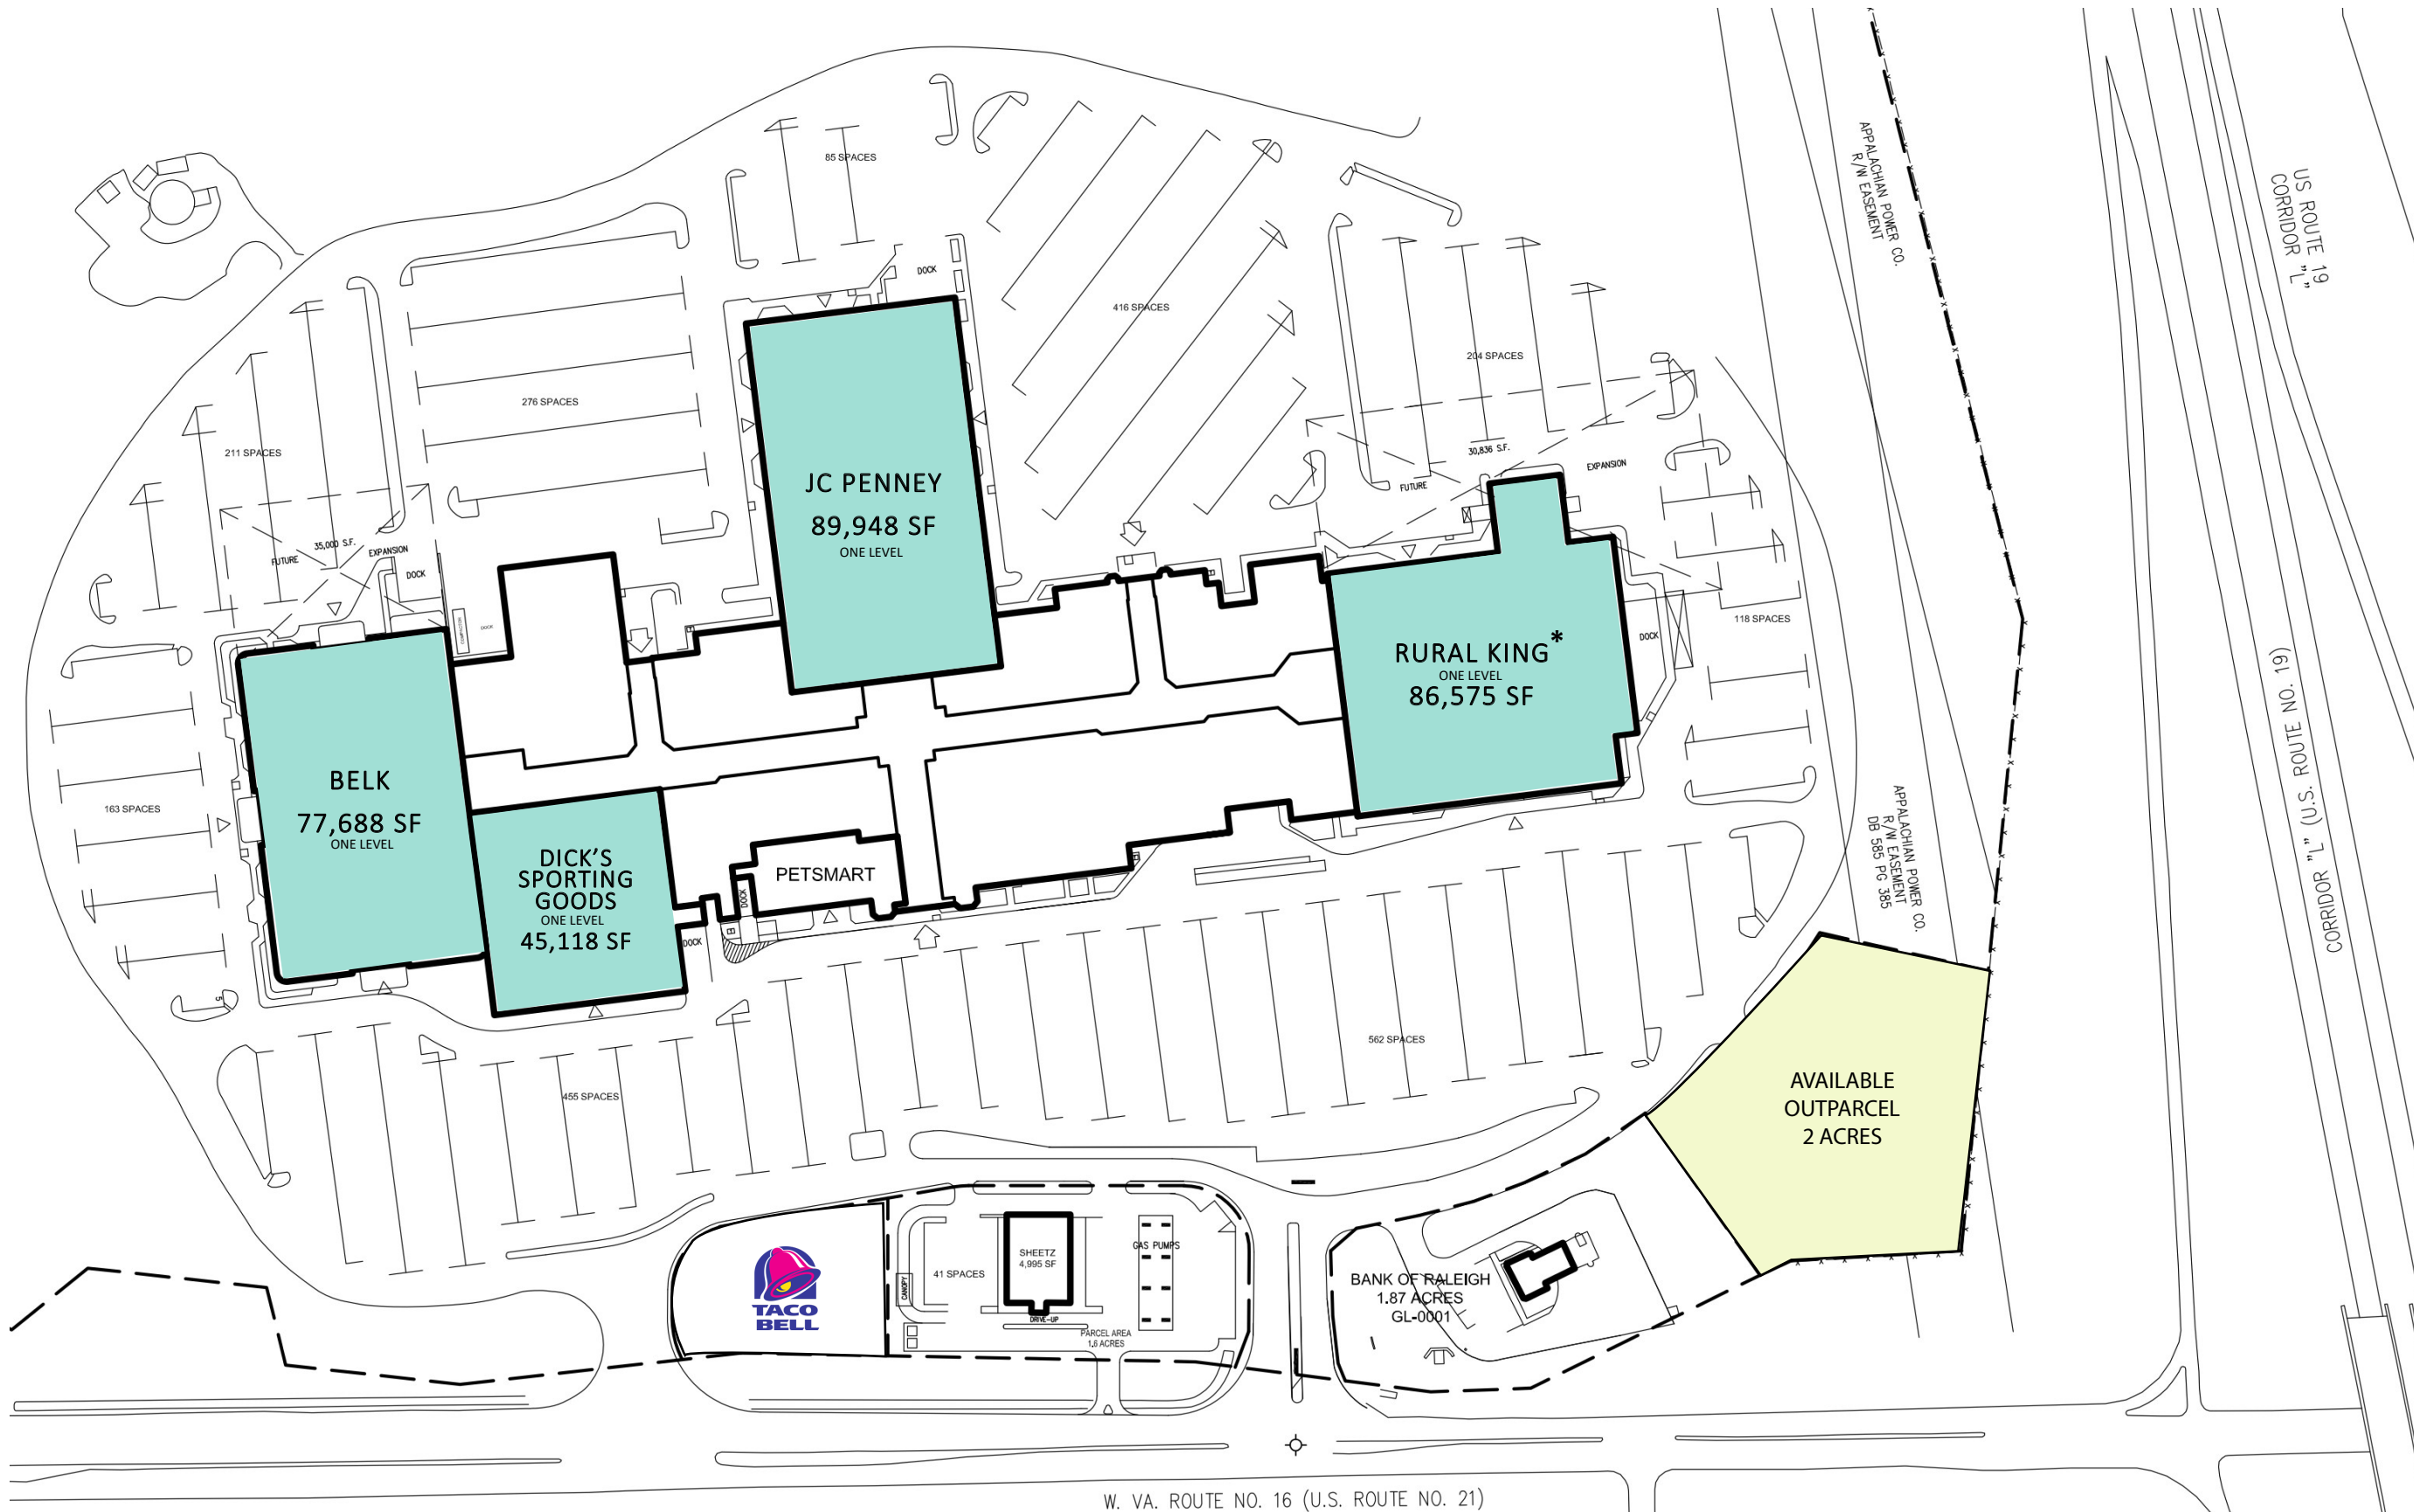

**CROSSROADS MALL  
BECKLEY, WV**

2 CROSSROADS MALL

SITE PLAN  
SP

W. VA. ROUTE NO. 16 (U.S. ROUTE NO. 21)

22,757 VPD

LEASED

AVAILABLE

\*NOT OWNED