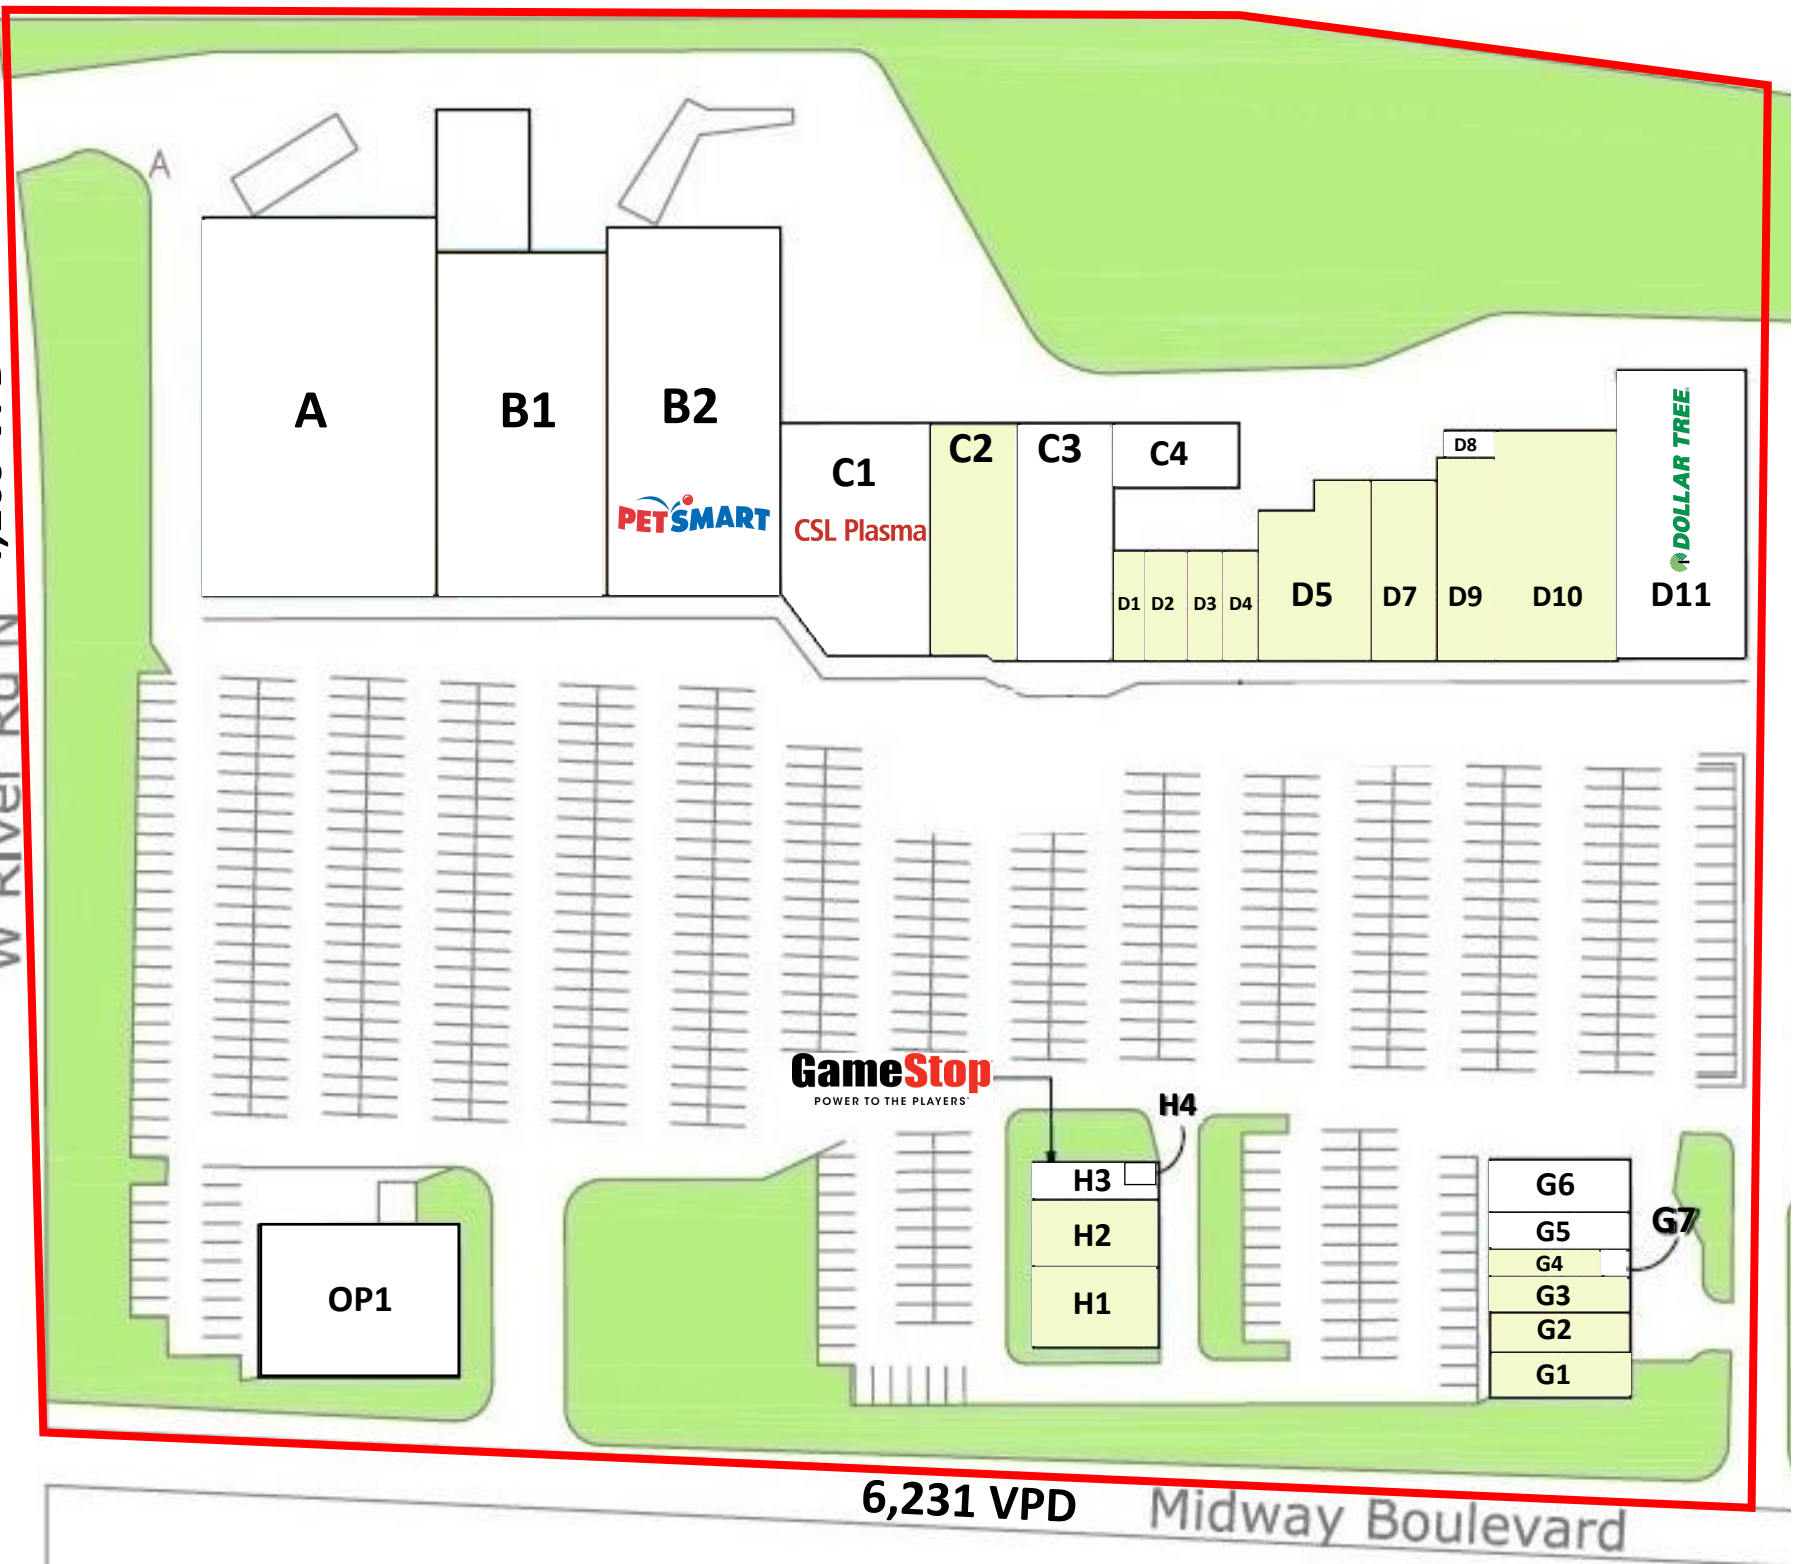

W River Rd N 4,109 VPD

6,231 VPD Midway Boulevard

Suite	Tenant	Square Feet
A	Discount Fashion Warehouse	25,256
B1	Super Bins	17,500
B2	PetSmart	19,118
C1	CSL Plasma	10,287
C2	Available	5,500
C3	Buffalo Wild Wings	6,500
C4	Landlord Room #2	N/A
D1	Available	1,200
D2	Available	1,200
D3	Available	1,200
D4	Available	1,200
D5	Available	5,400
D7	Available	3,889
D8	Landlord Room #1	N/A
D9	Available	4,875
D10	Available	7,000
D11	Dollar Tree	12,000
G1	Available	2,000
G2	Available	1,500
G3	Available	1,500
G4	Available	870
G5	Best Cuts	1,556
G6	Pure Foot Spa	1,500
G7	Landlord Room #4	N/A
H1	Available	3,000
H2	Available	2,500
H3	Game Stop	1,400
H4	Landlord Room #3	N/A
OP1	The Exchange	9,013

LEASED
 AVAILABLE