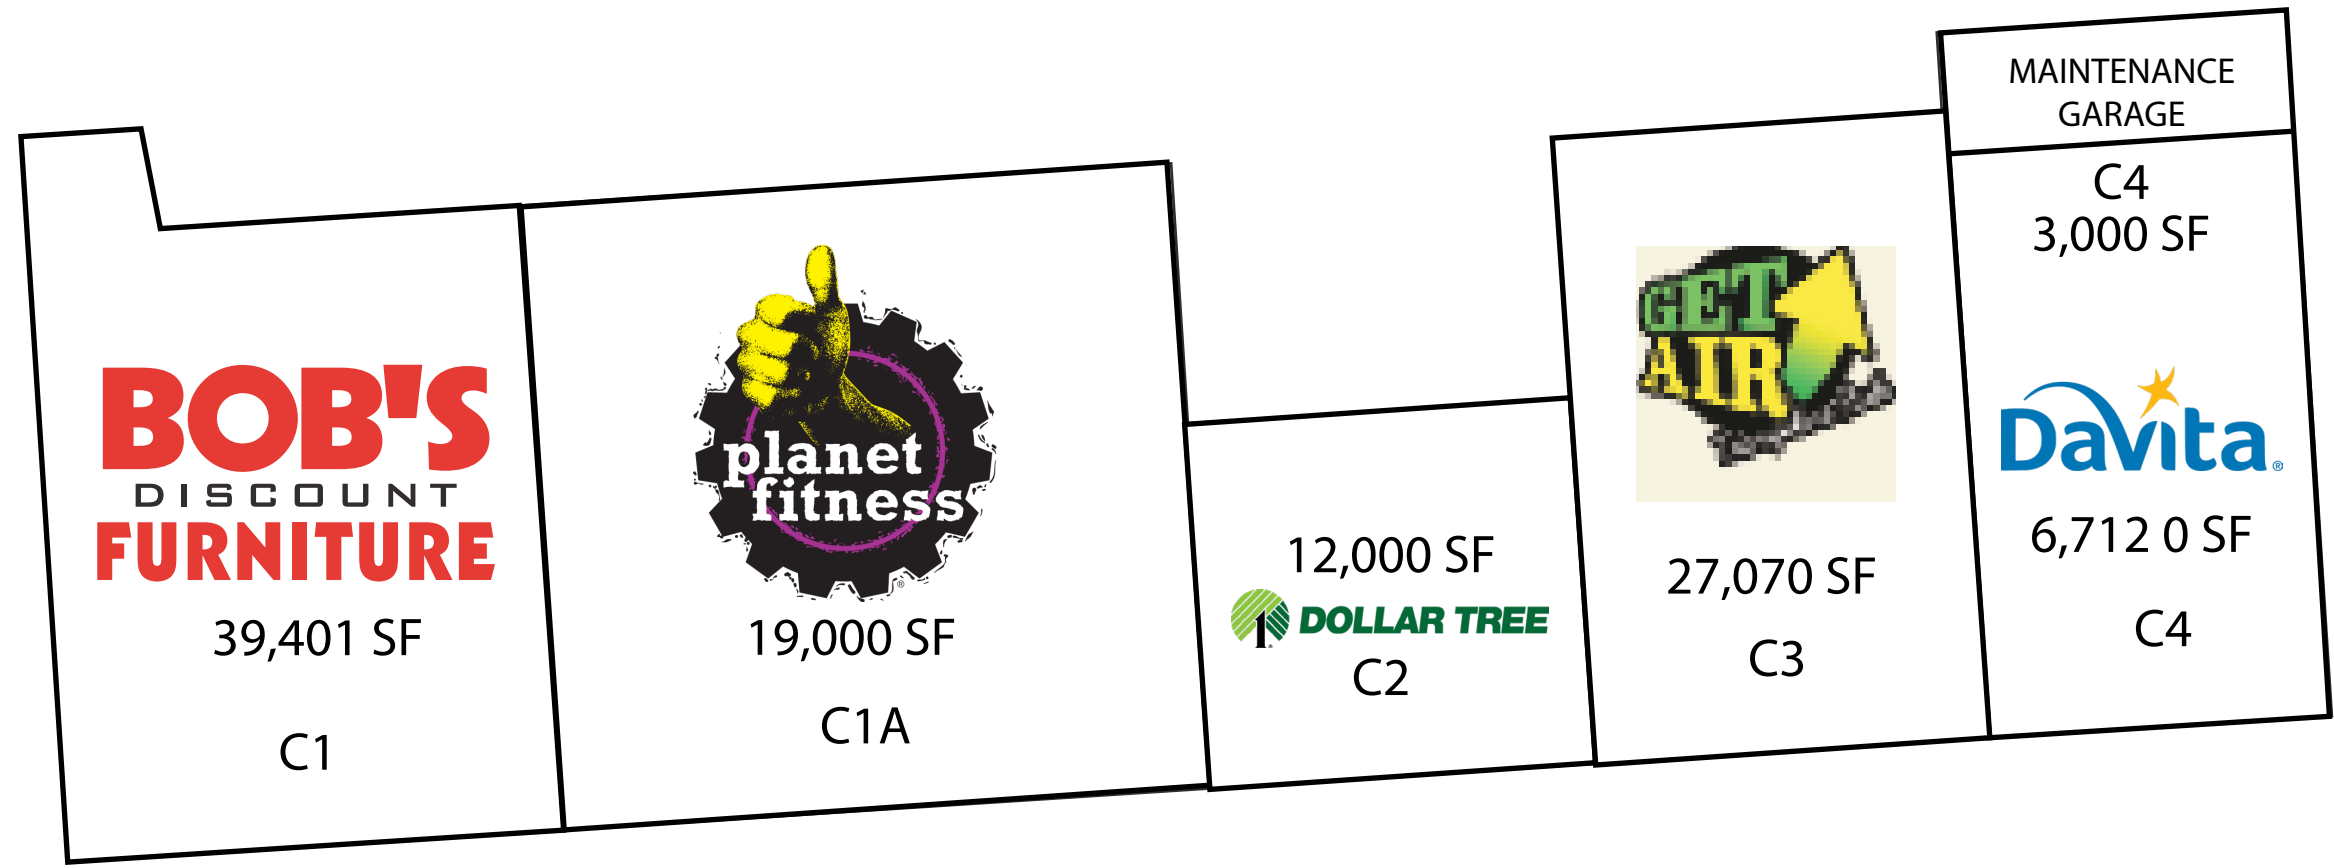

GROUND FLOOR

LEASING BY:

HAMILTON MALL
MAYS LANDING, NJ

4403 E BLACK HORSE PIKE

LEASE PLAN
LP1

*NOT OWNED

LEASED AVAILABLE

UPPER LEVEL

LEASING BY:

HAMILTON MALL
MAYS LANDING, NJ

4403 E BLACK HORSE PIKE

LEASE PLAN
LP2

*NOT OWNED

LEASED
 AVAILABLE

LEASING BY:

HAMILTON MALL
MAYS LANDING, NJ

4403 E BLACK HORSE PIKE

LEASE PLAN
LP3

LEASED

 AVAILABLE