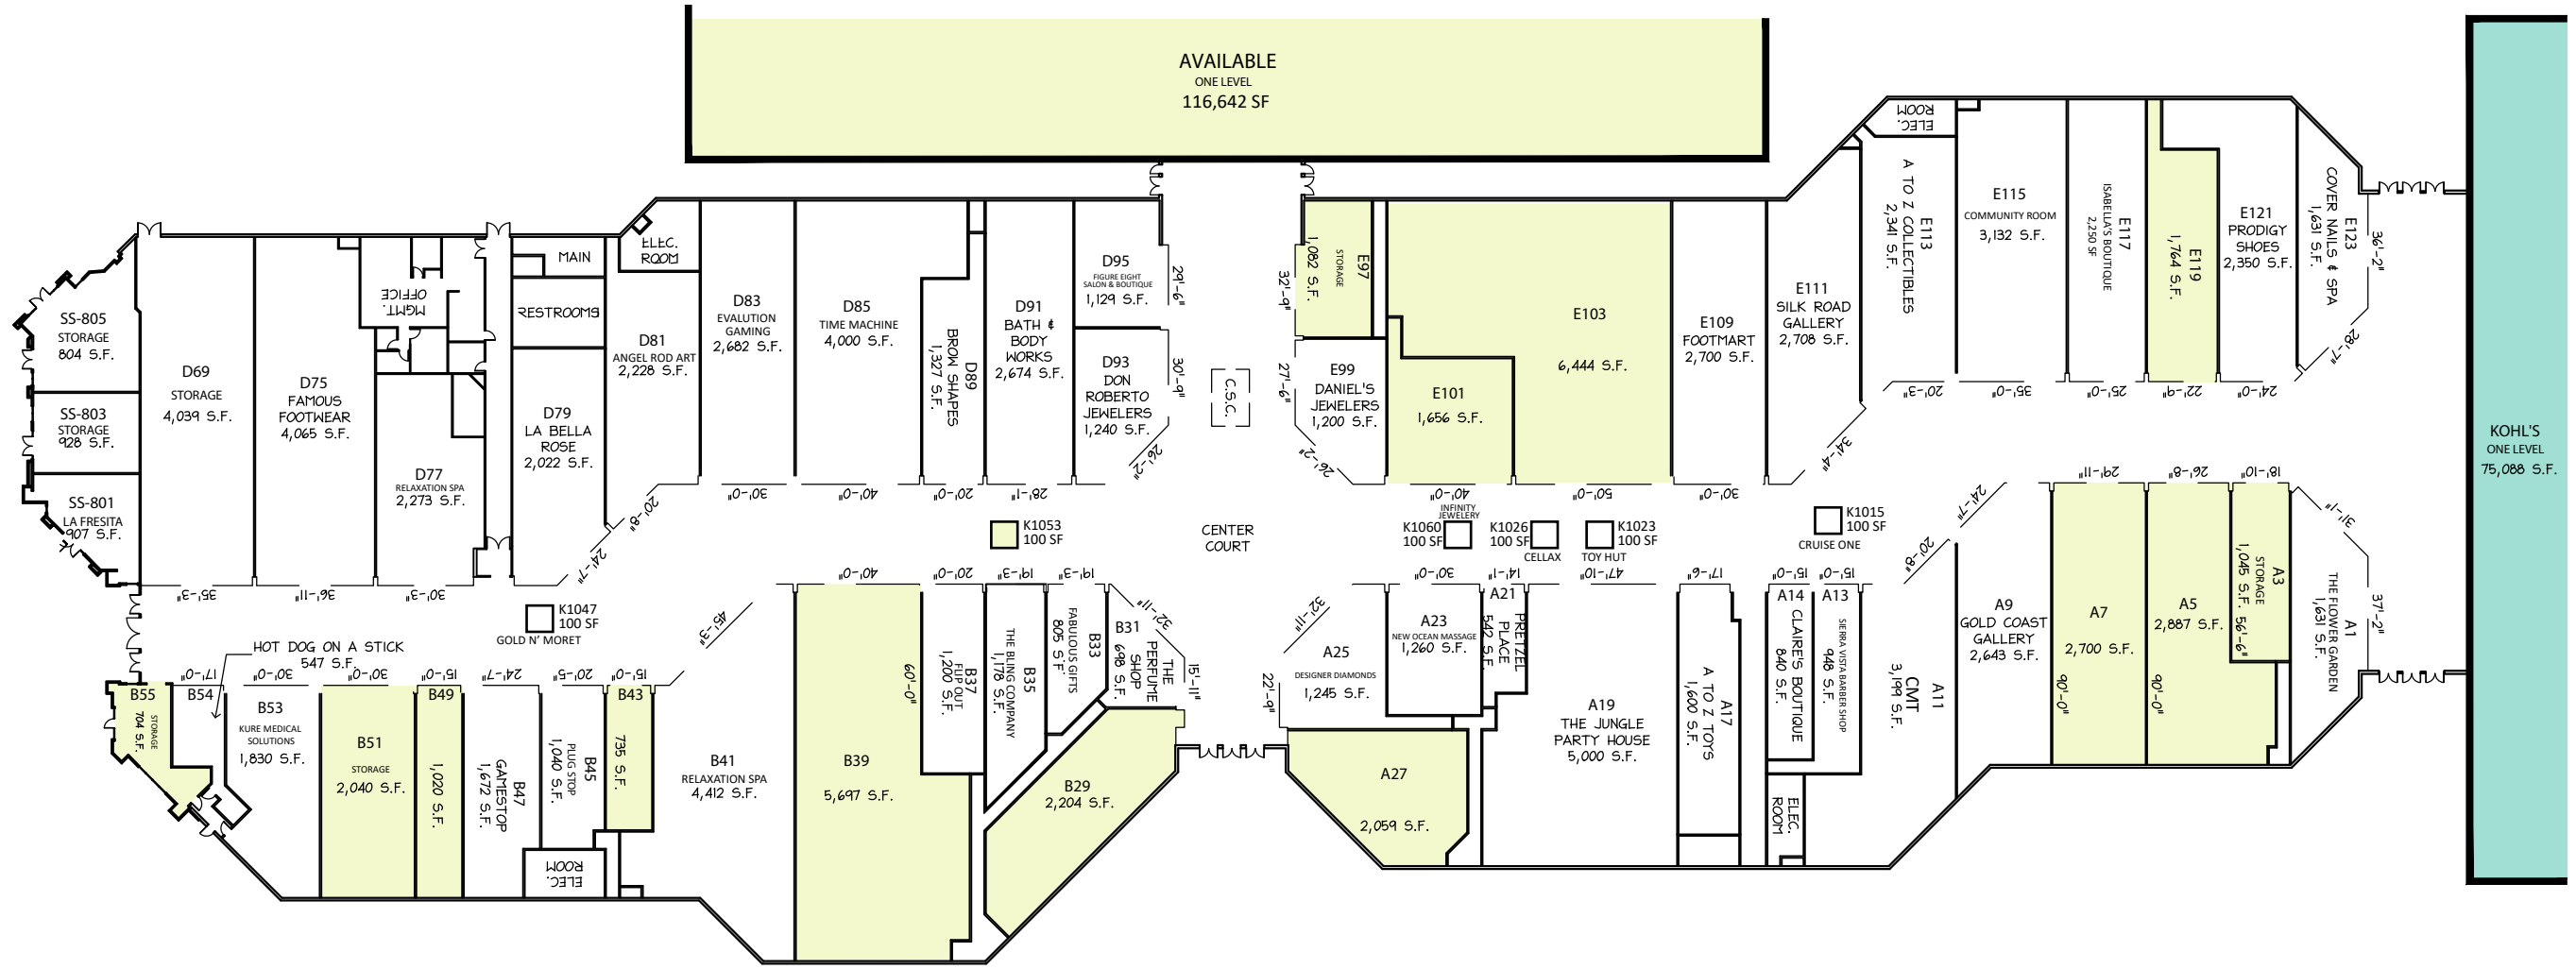

**SIERRA VISTA MALL  
CLOVIS, CA**

LEASED
  AVAILABLE

\*NOT OWNED

LEASED
  AVAILABLE

**SIERRA VISTA MALL  
CLOVIS, CA**

4403 E BLACK HORSE PIKE

LEASE PLAN  
**LP2**

\*NOT OWNED