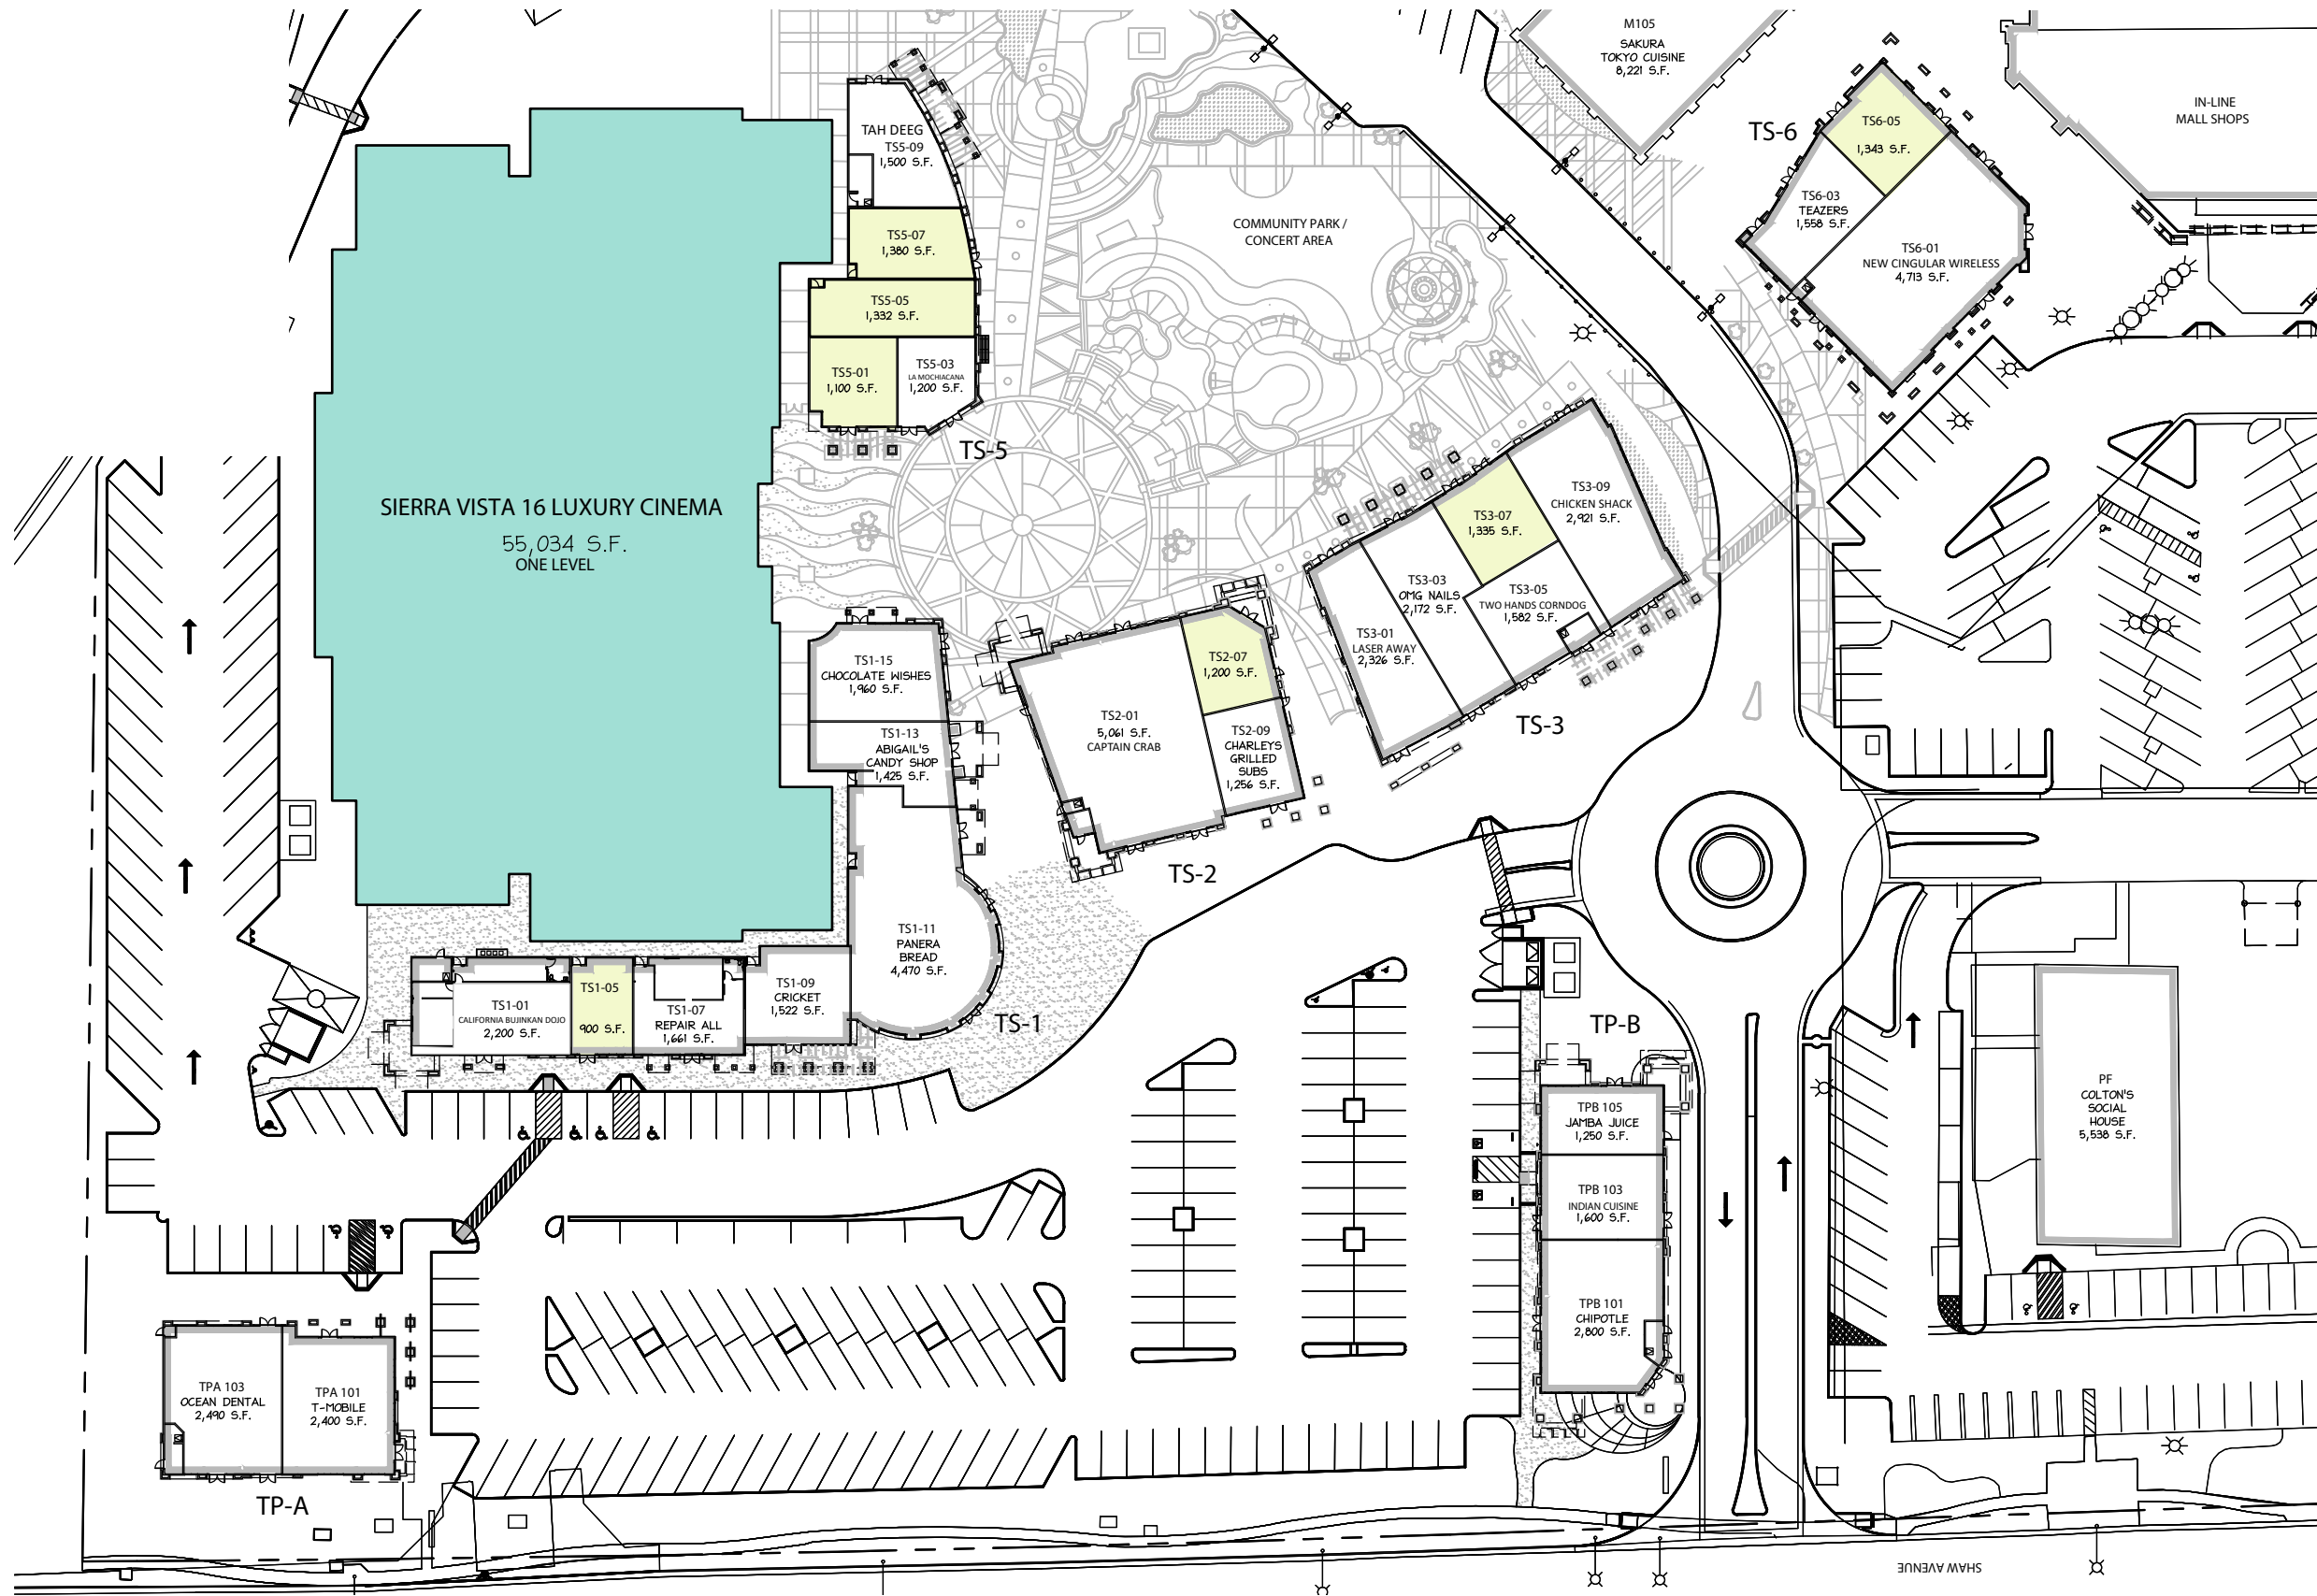

**SIERRA VISTA MALL  
CLOVIS, CA**

LEASED
  AVAILABLE

\*NOT OWNED

LEASED
  AVAILABLE

**SIERRA VISTA MALL  
CLOVIS, CA**

4403 E BLACK HORSE PIKE

LEASE PLAN  
**LP2**

\*NOT OWNED