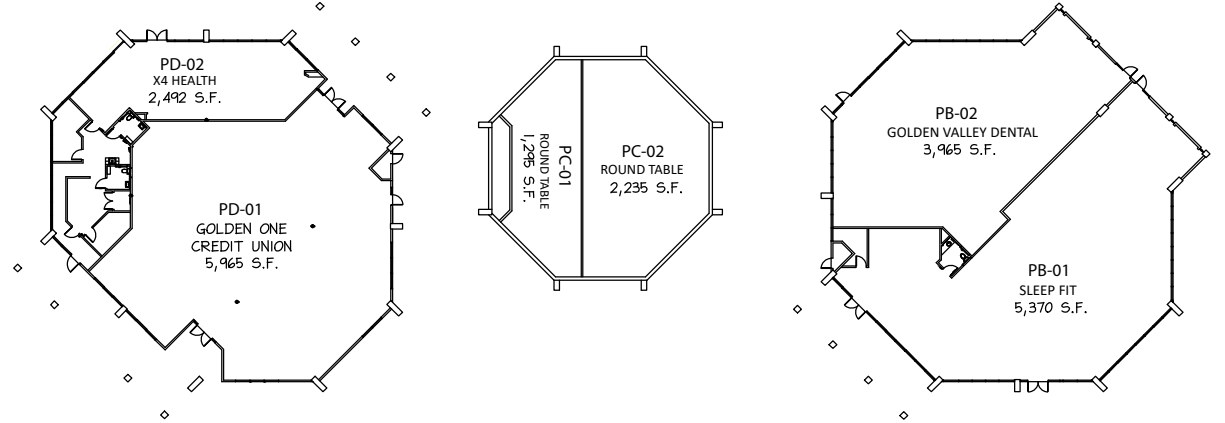

**SIERRA VISTA MALL  
CLOVIS, CA**

LEASED
  AVAILABLE

\*NOT OWNED

LEASED
  AVAILABLE

**SIERRA VISTA MALL  
CLOVIS, CA**

4403 E BLACK HORSE PIKE

LEASE PLAN  
**LP2**

\*NOT OWNED