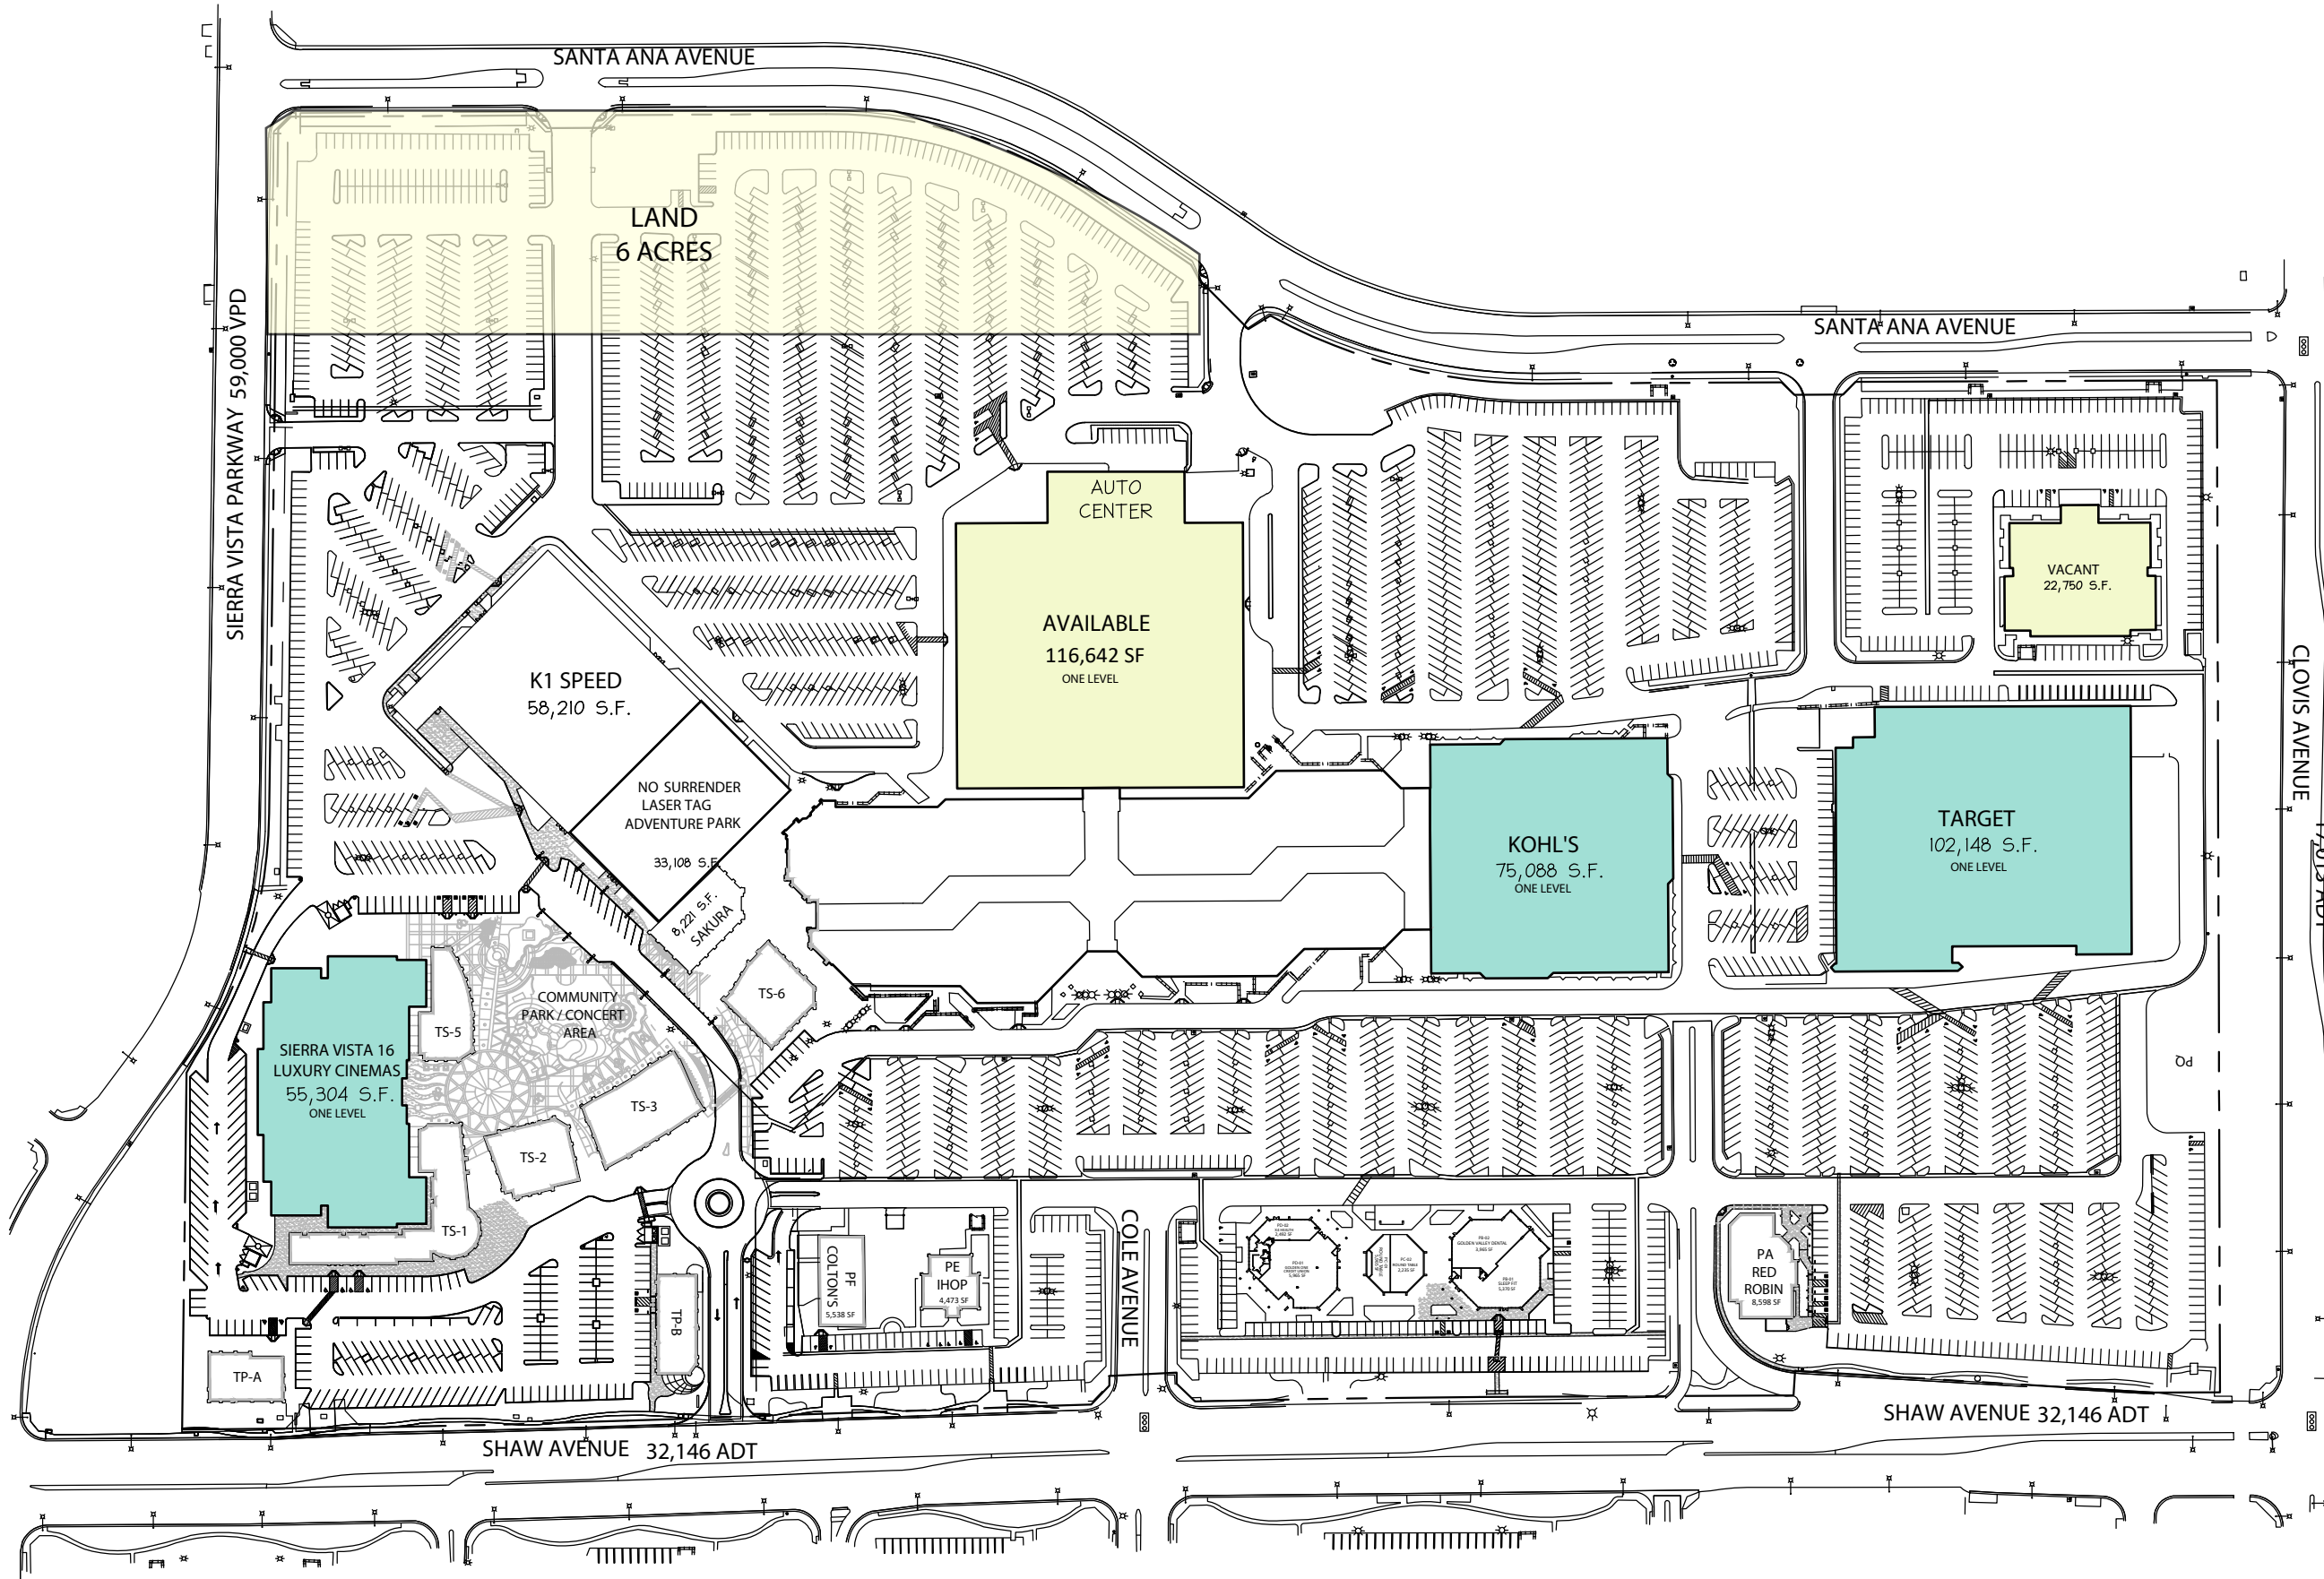

THE EMERSON MULTI-FAMILY DEVELOPMENT SITE
83 SINGLE FAMILY UNITS & 216 MULTI-FAMILY UNITS

LEASING BY:

SIERRA VISTA MALL
CLOVIS, CA

4403 E BLACK HORSE PIKE

SITE PLAN
SP

*NOT OWNED

LEASED AVAILABLE