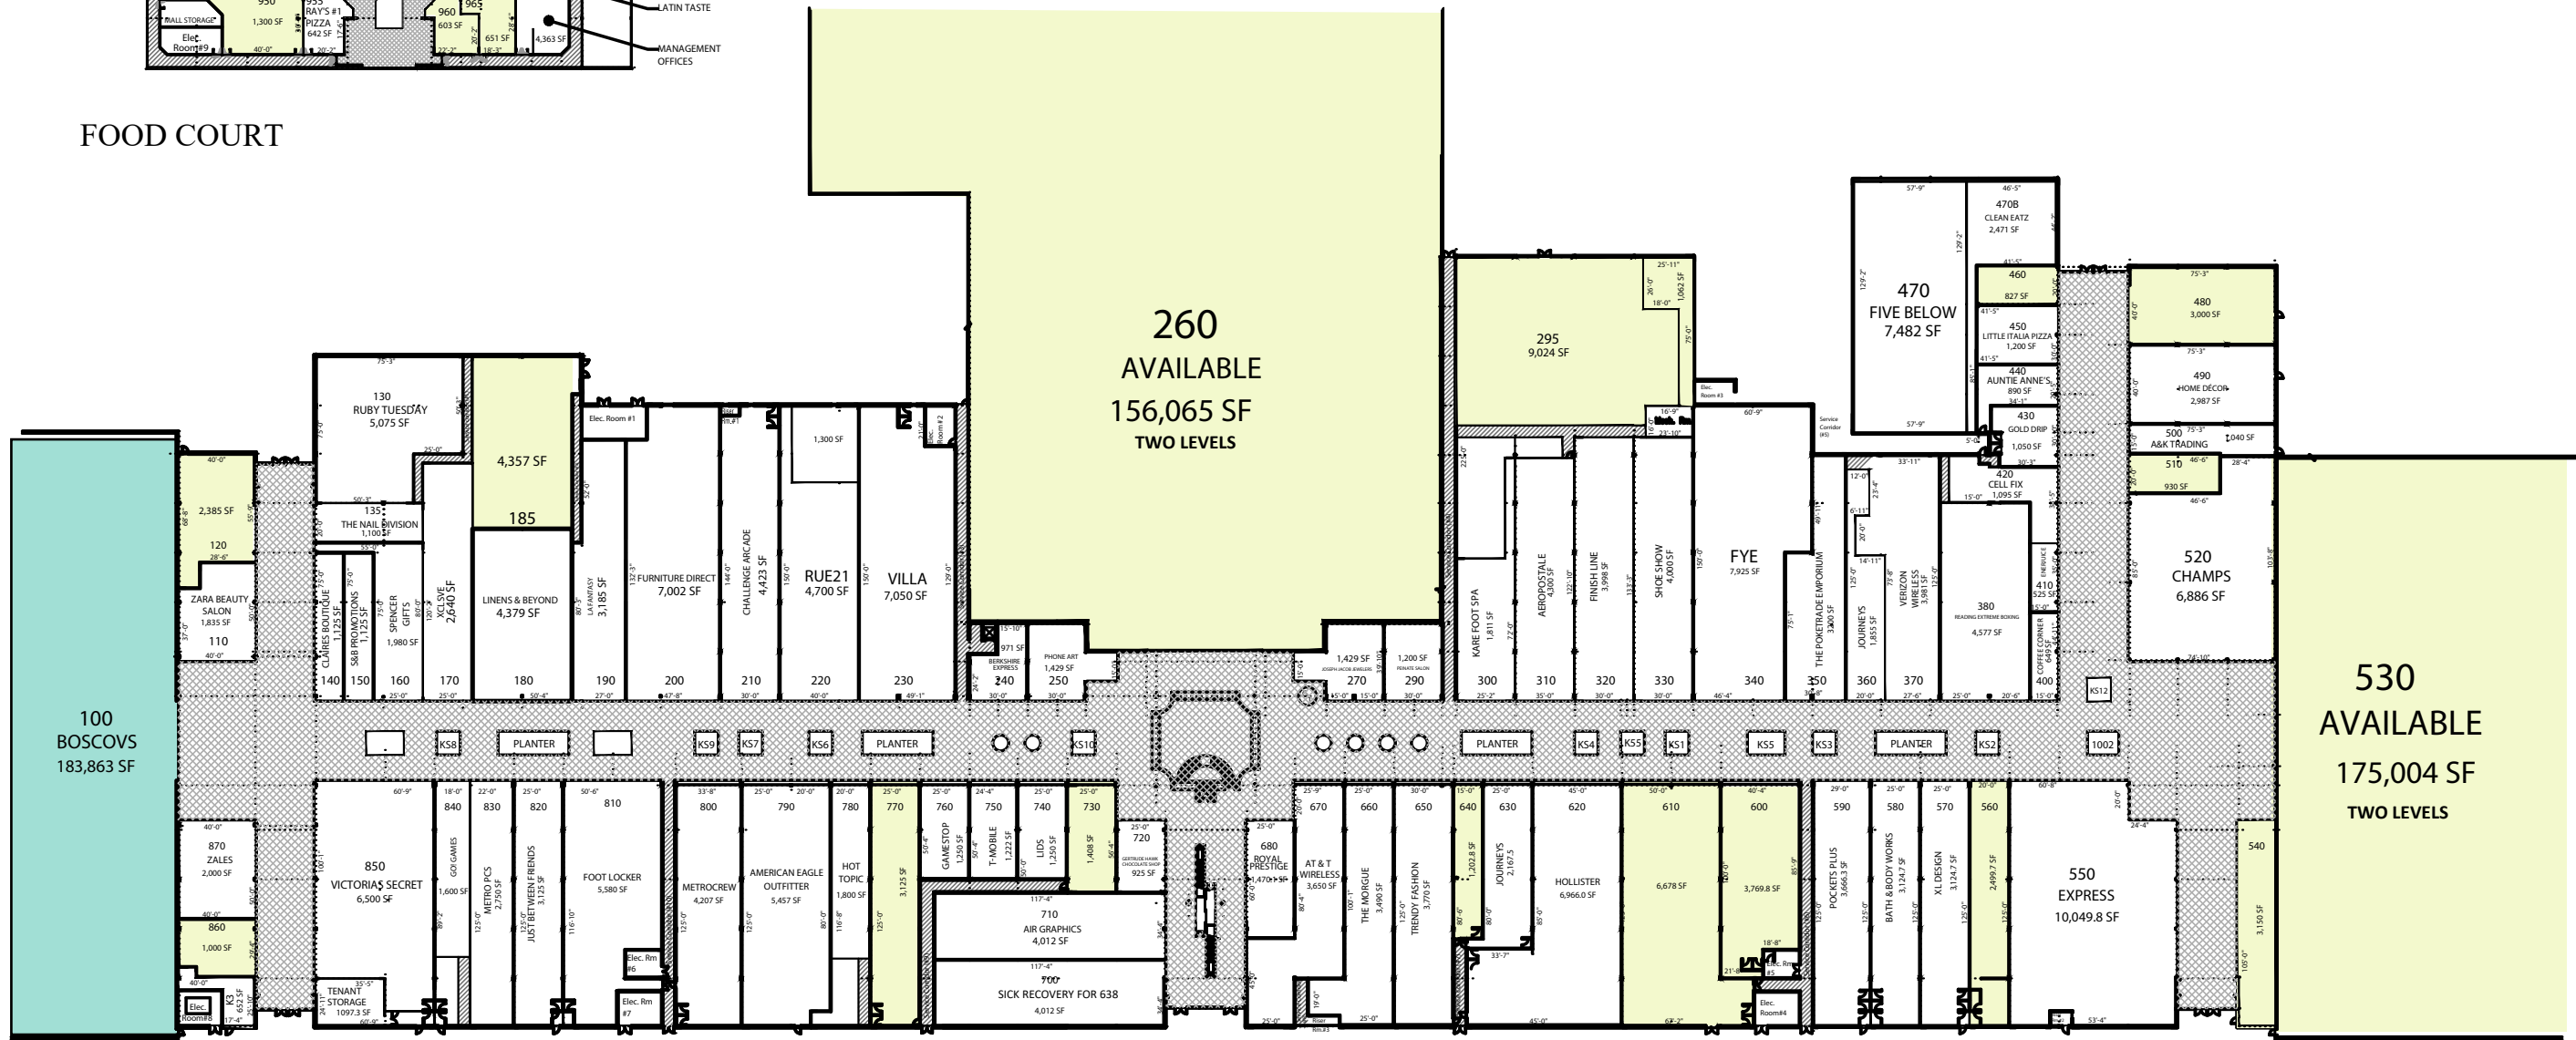

LEASING BY:

**BERKSHIRE MALL
WYOMISSING, PA**

1665 STATE HILL RD.

LEASE PLAN
LP

Leased Available