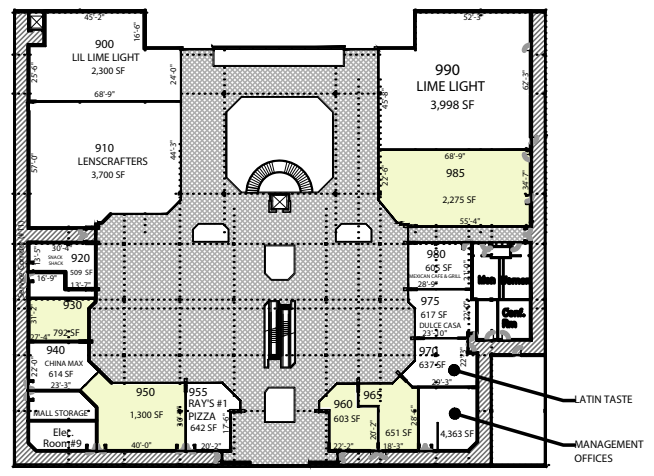

LEASING BY:

**BERKSHIRE MALL
WYOMISSING, PA**

1665 STATE HILL RD.

LEASE PLAN
LP

Leased Available