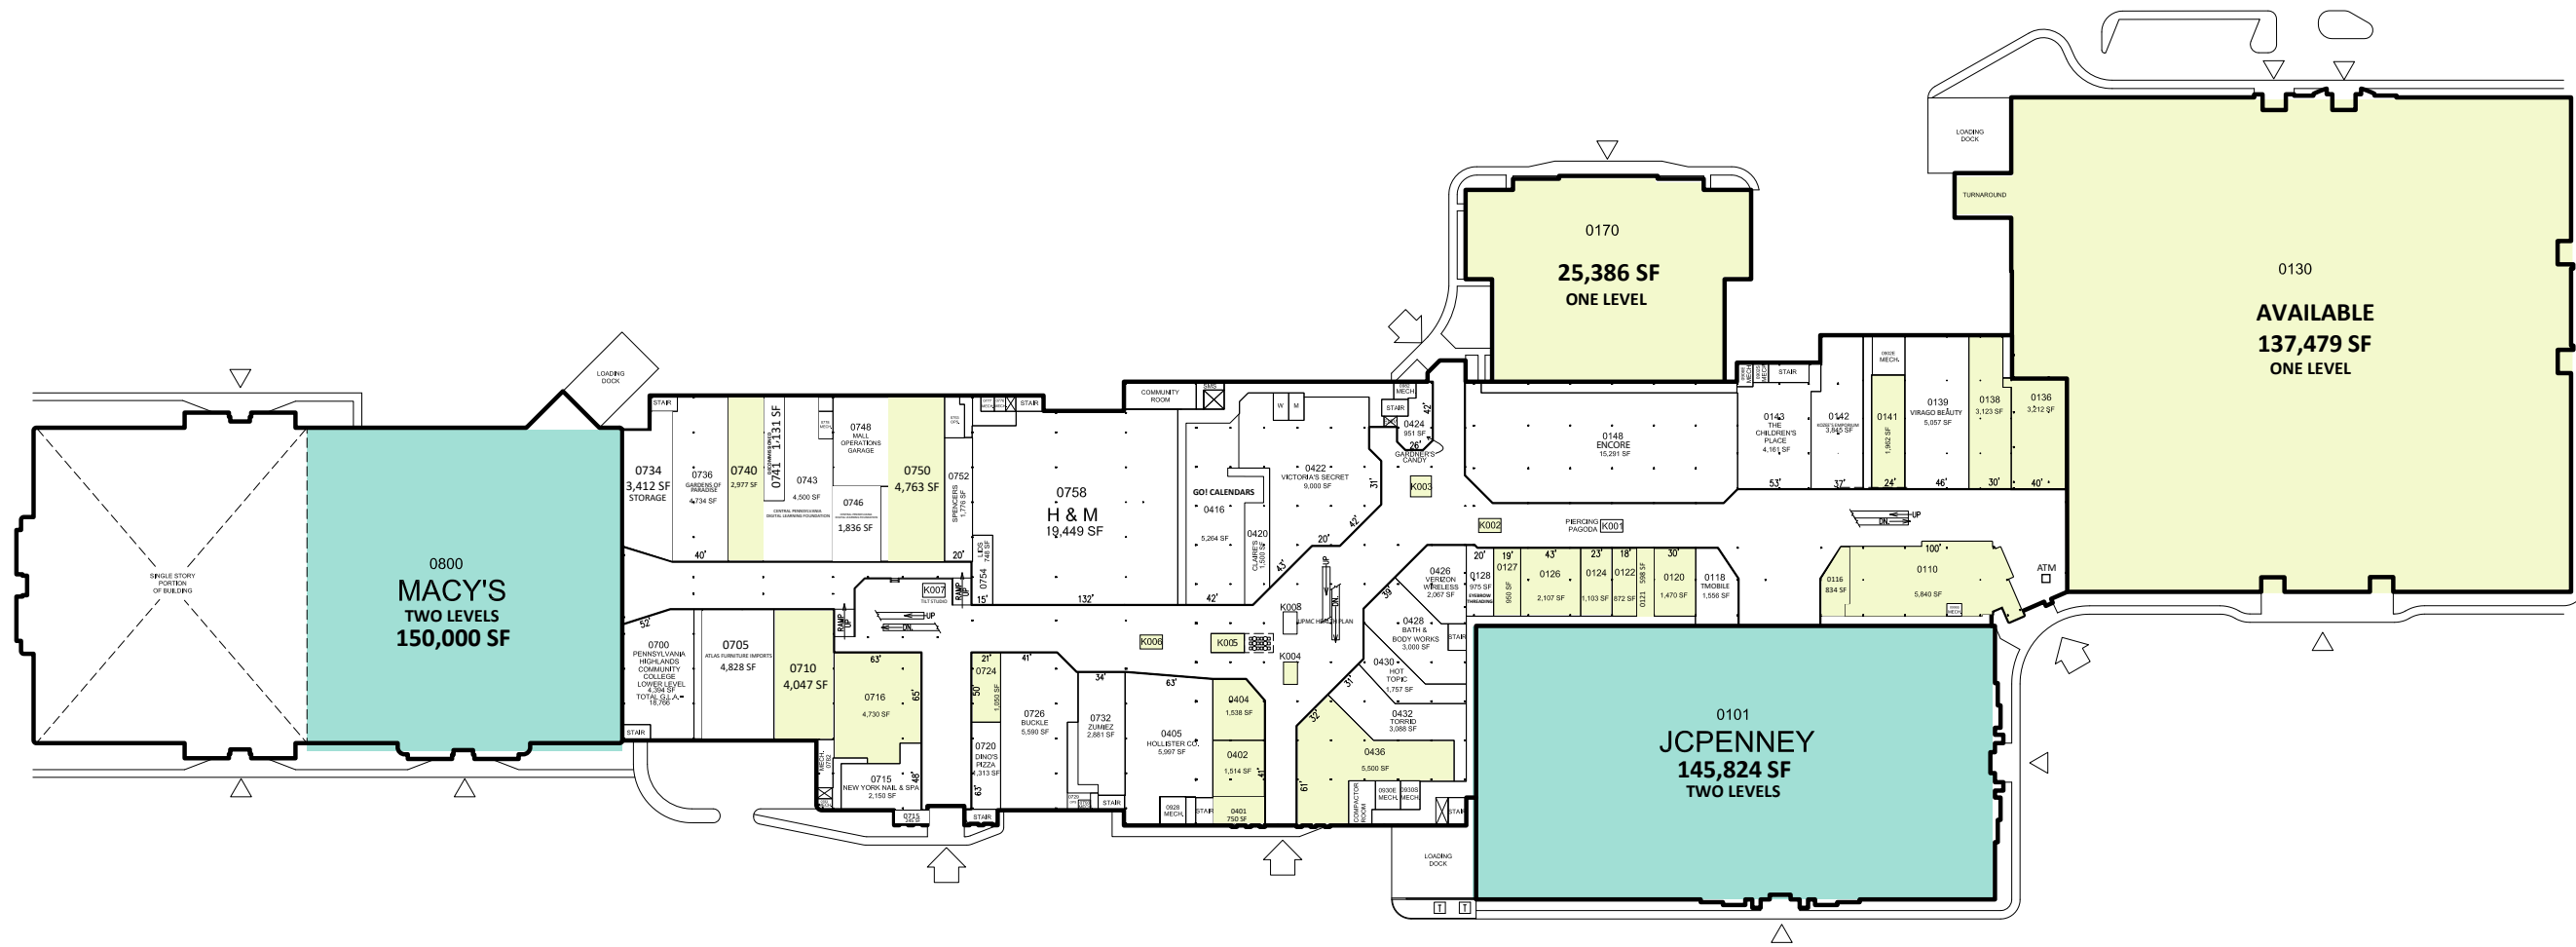

GROUND LEVEL

Leased
  Available

  
 LEASING BY:  
  

LOGAN VALLEY MALL  
 ALTOONA, PA

5580 GOODS LANE  
 LEASE PLAN  
**LP1**

# UPPER LEVEL

Leased
  Available

  
**NAMDAR**  
 REALTY GROUP  
 LEASING BY:  
  
**MASON**  
 ASSET MANAGEMENT  
  
 CH Capital Group

**LOGAN VALLEY MALL**  
**ALTOONA, PA**

5580 GOODS LANE  
 LEASE PLAN  
**LP2**