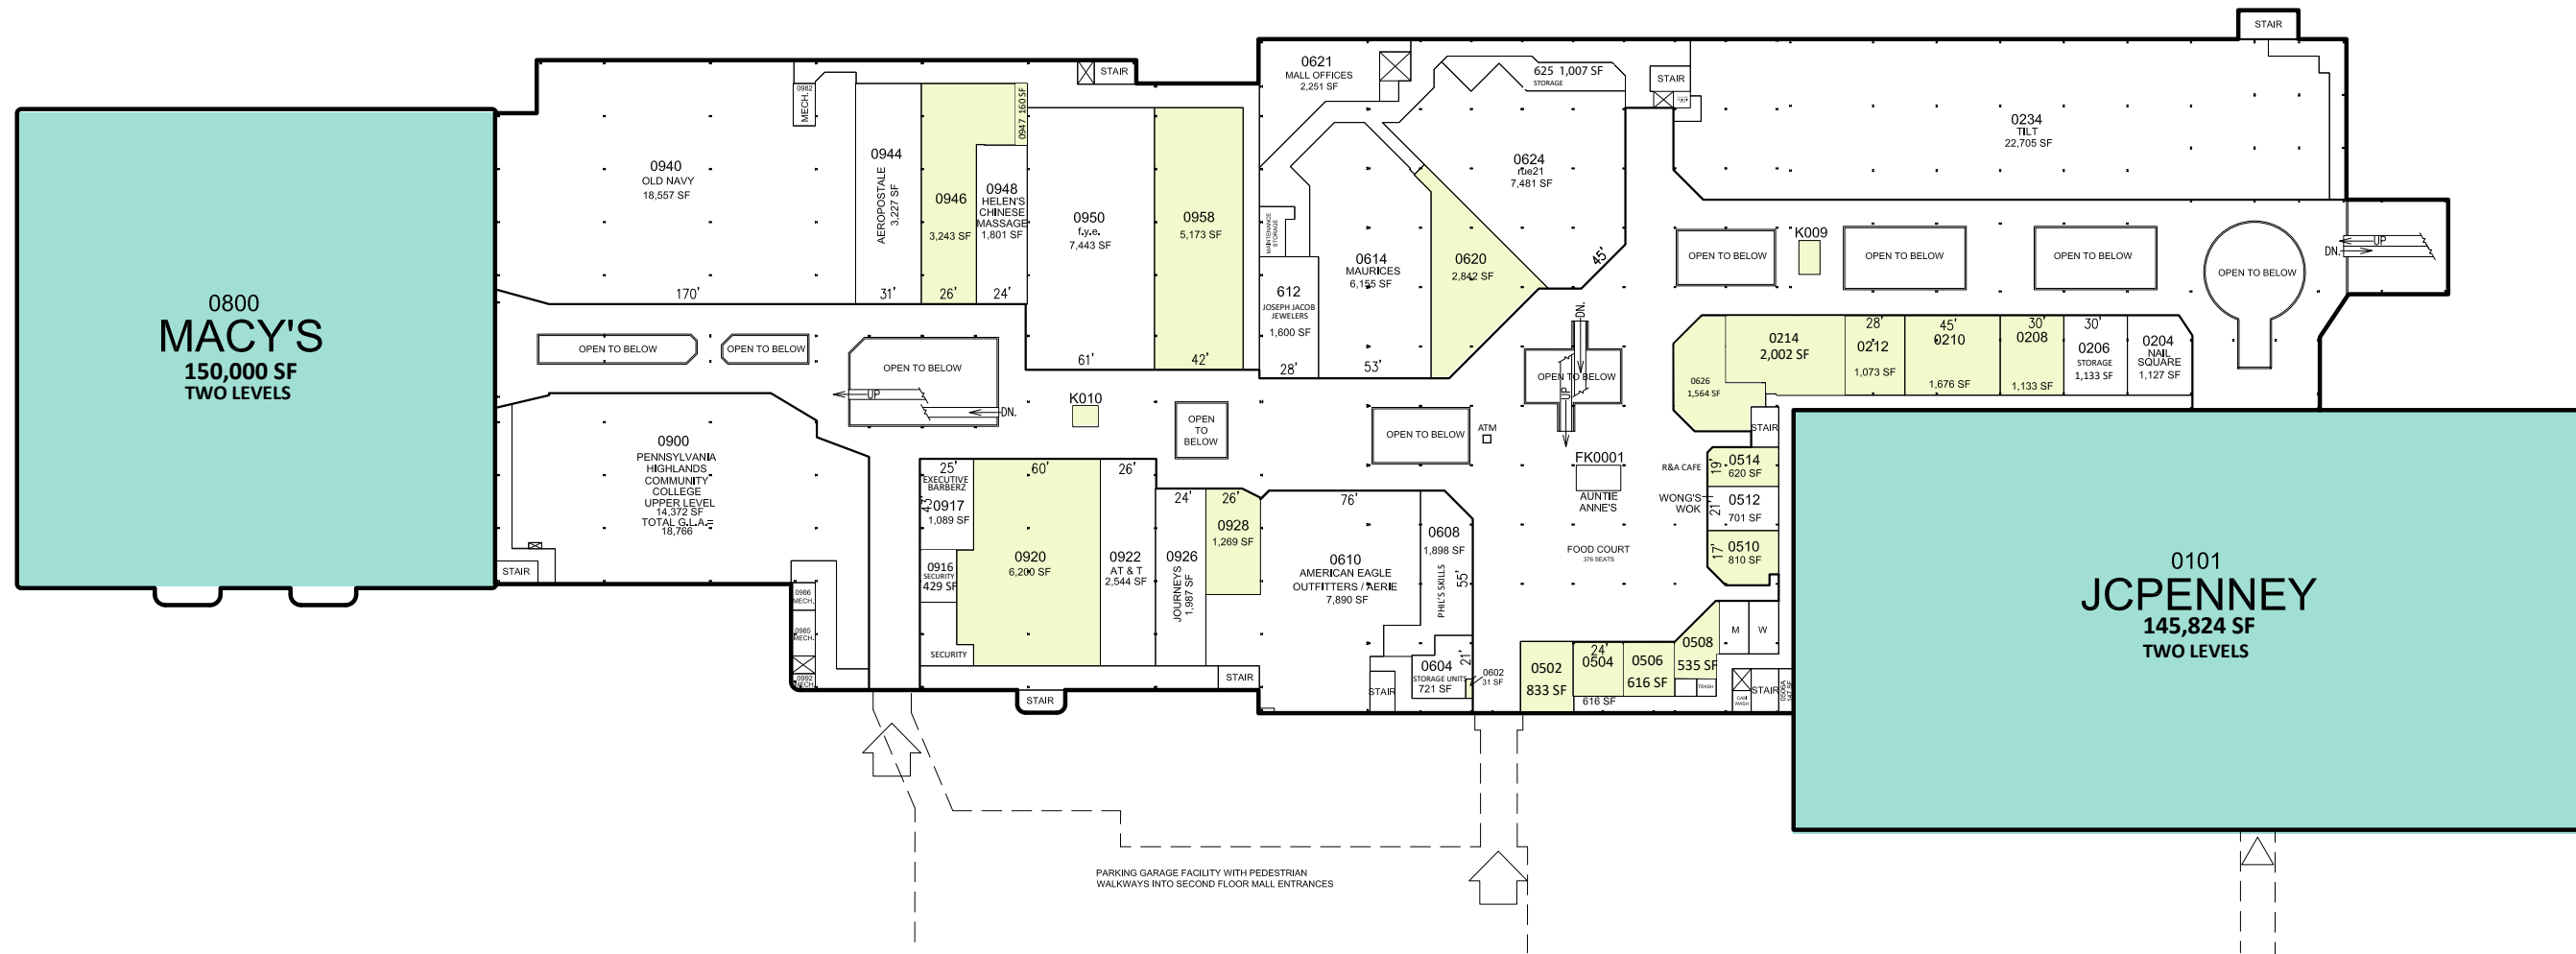

GROUND LEVEL

Leased
  Available

  
 LEASING BY:  
  

LOGAN VALLEY MALL  
 ALTOONA, PA

5580 GOODS LANE  
 LEASE PLAN  
**LP1**

# UPPER LEVEL

Leased
  Available

  
**NAMDAR**  
 REALTY GROUP  
 LEASING BY:  
  
**MASON**  
 ASSET MANAGEMENT  
  
 CH Capital Group

**LOGAN VALLEY MALL**  
**ALTOONA, PA**

5580 GOODS LANE  
 LEASE PLAN  
**LP2**