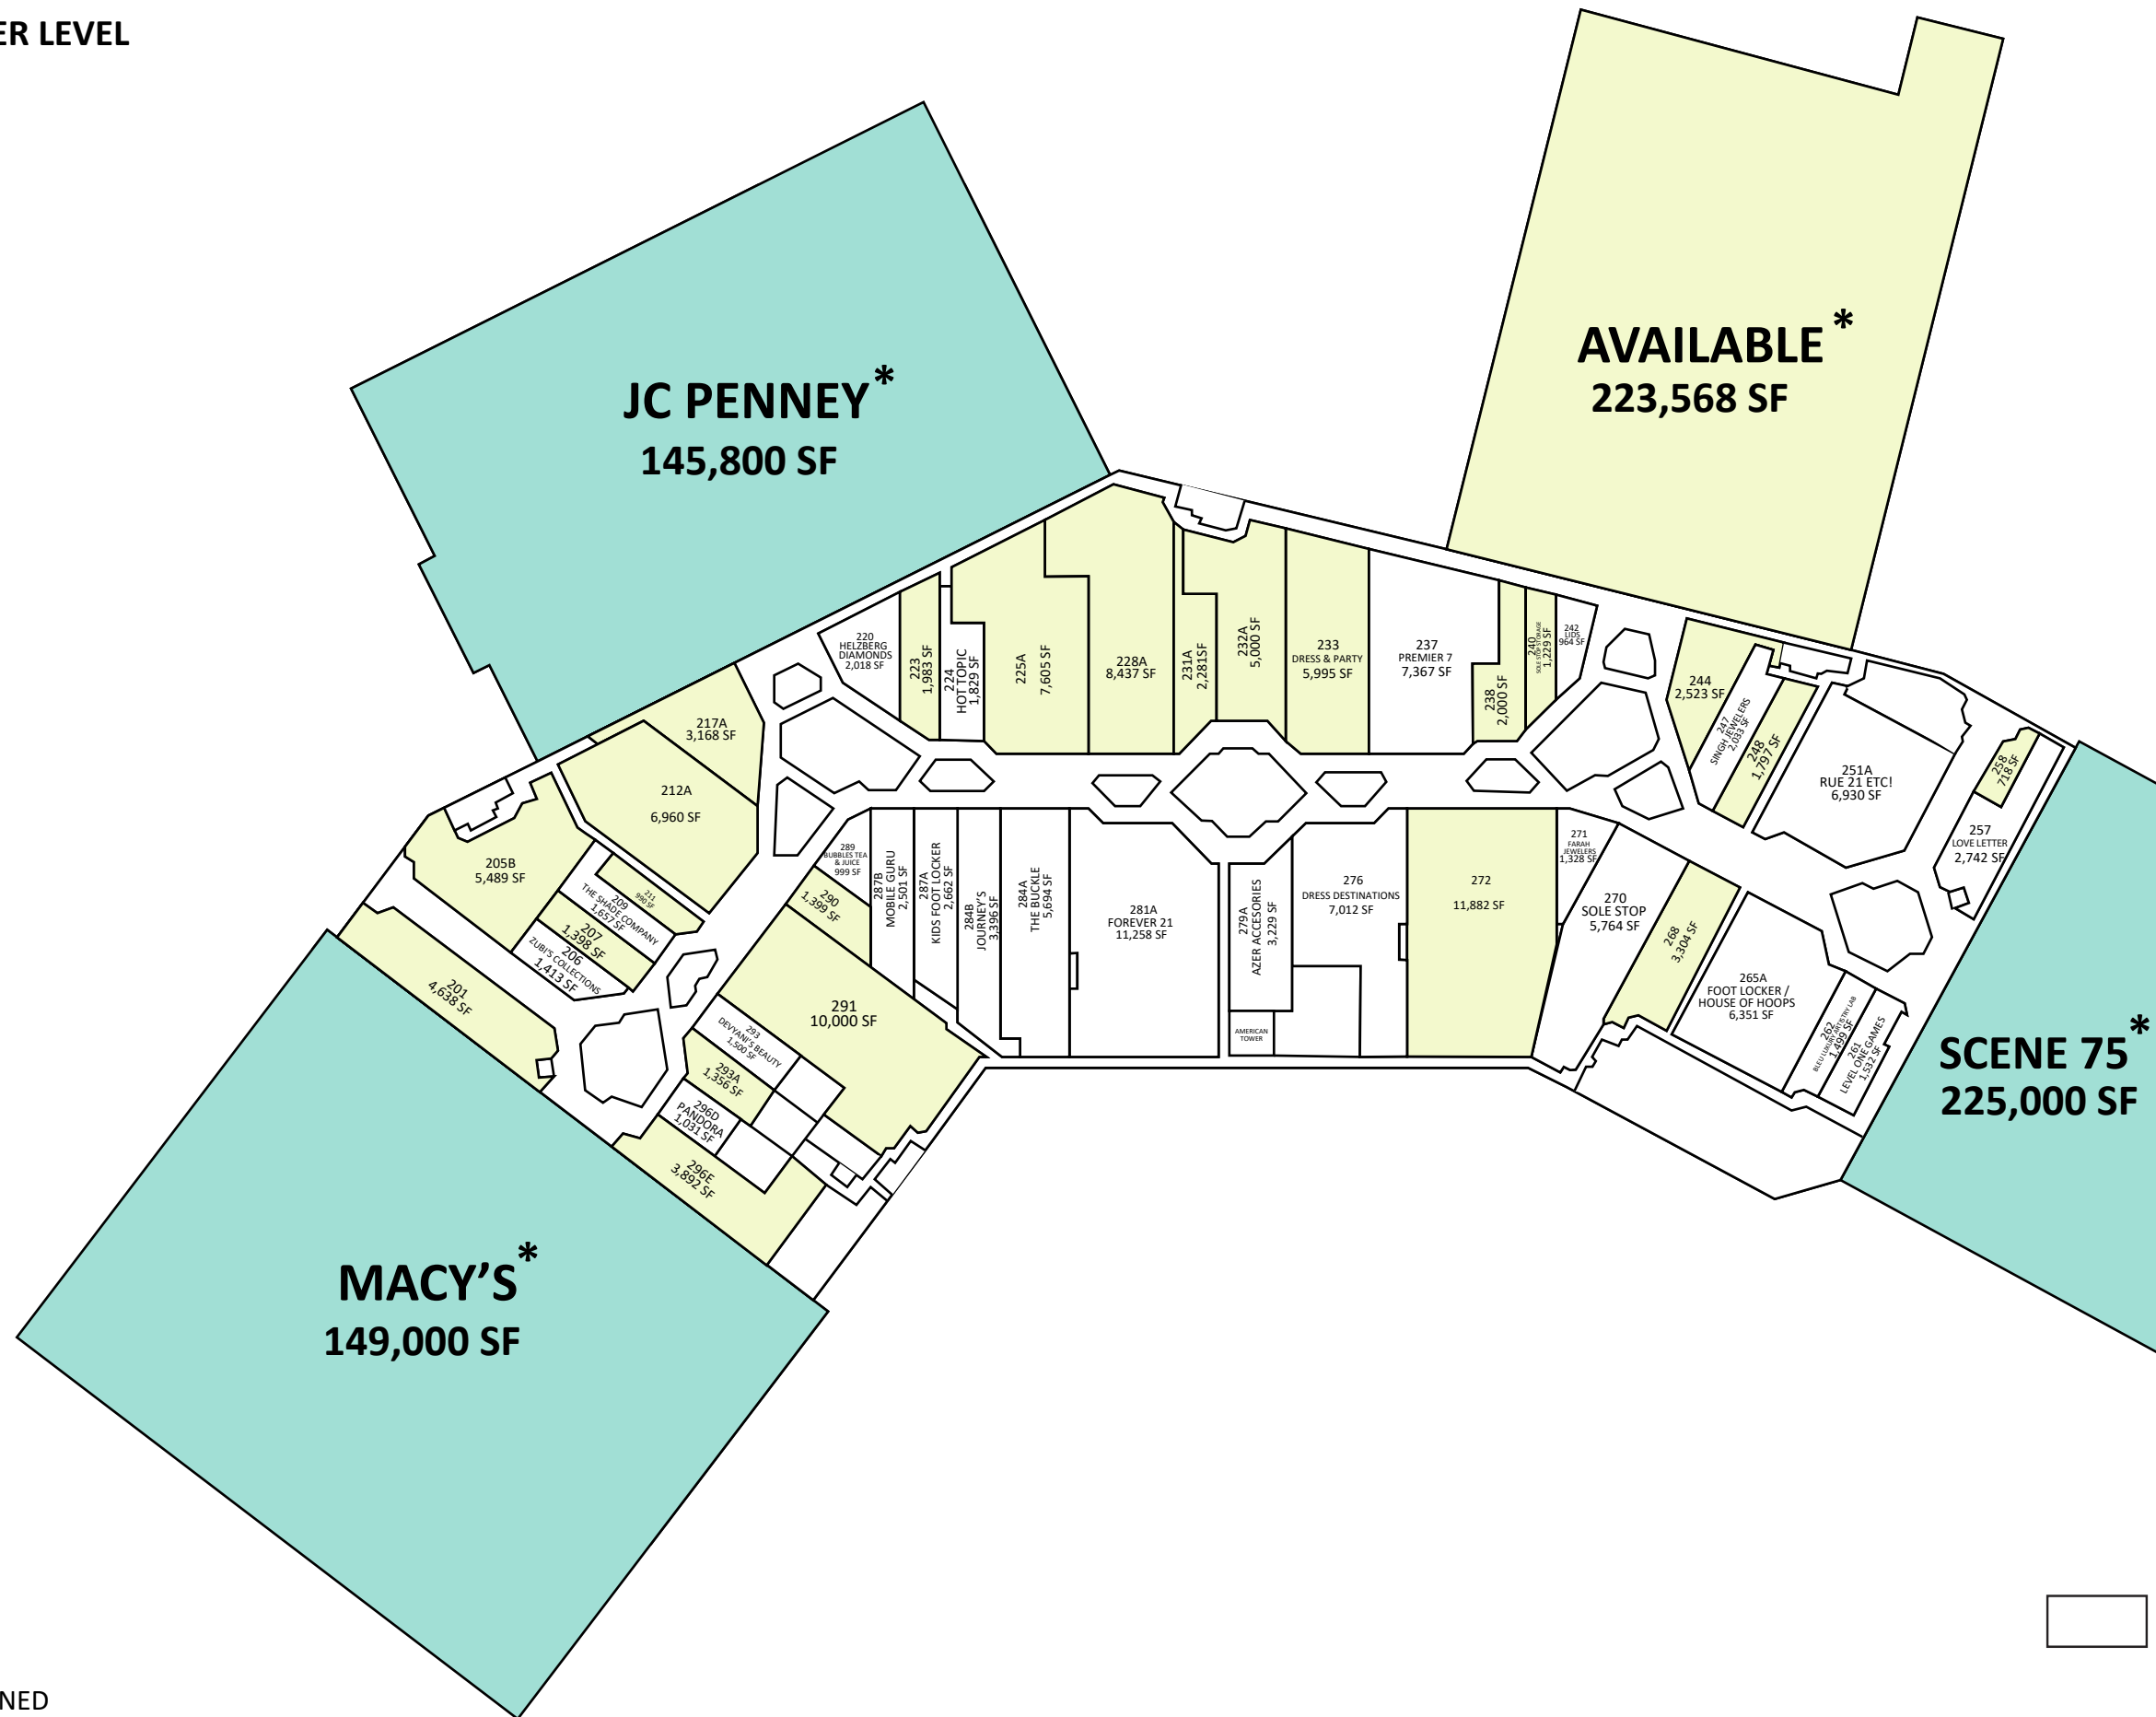

UPPER LEVEL

*NOT OWNED

LEASING BY:

TUTTLE CROSSING MALL
DUBLIN, OH

900 COMMONS DR.

LEASE PLAN
LP2