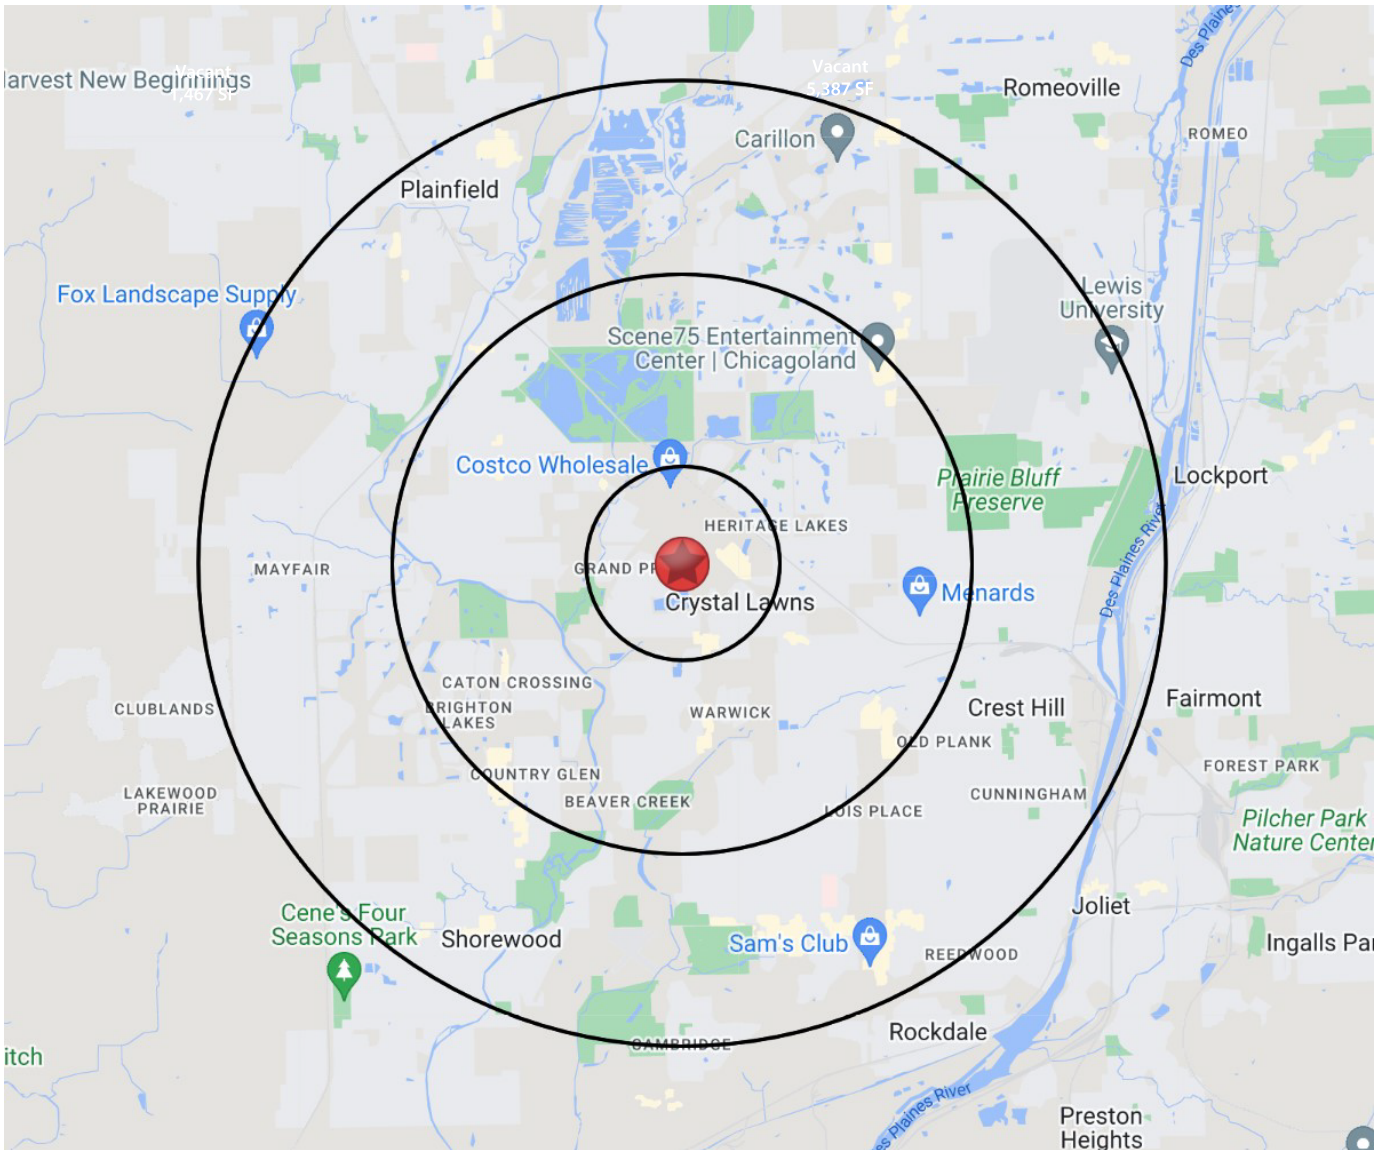

LOUIS JOLIET MALL

3340 Mall Loop Dr. Joliet, IL 60431

RADIUS MAP

MASON
ASSET MANAGEMENT

T: 516 371.5858
E: leasing@masonam.com
150 Great Neck Road Suite 402
Great Neck, NY, 11021
www.masonam.com