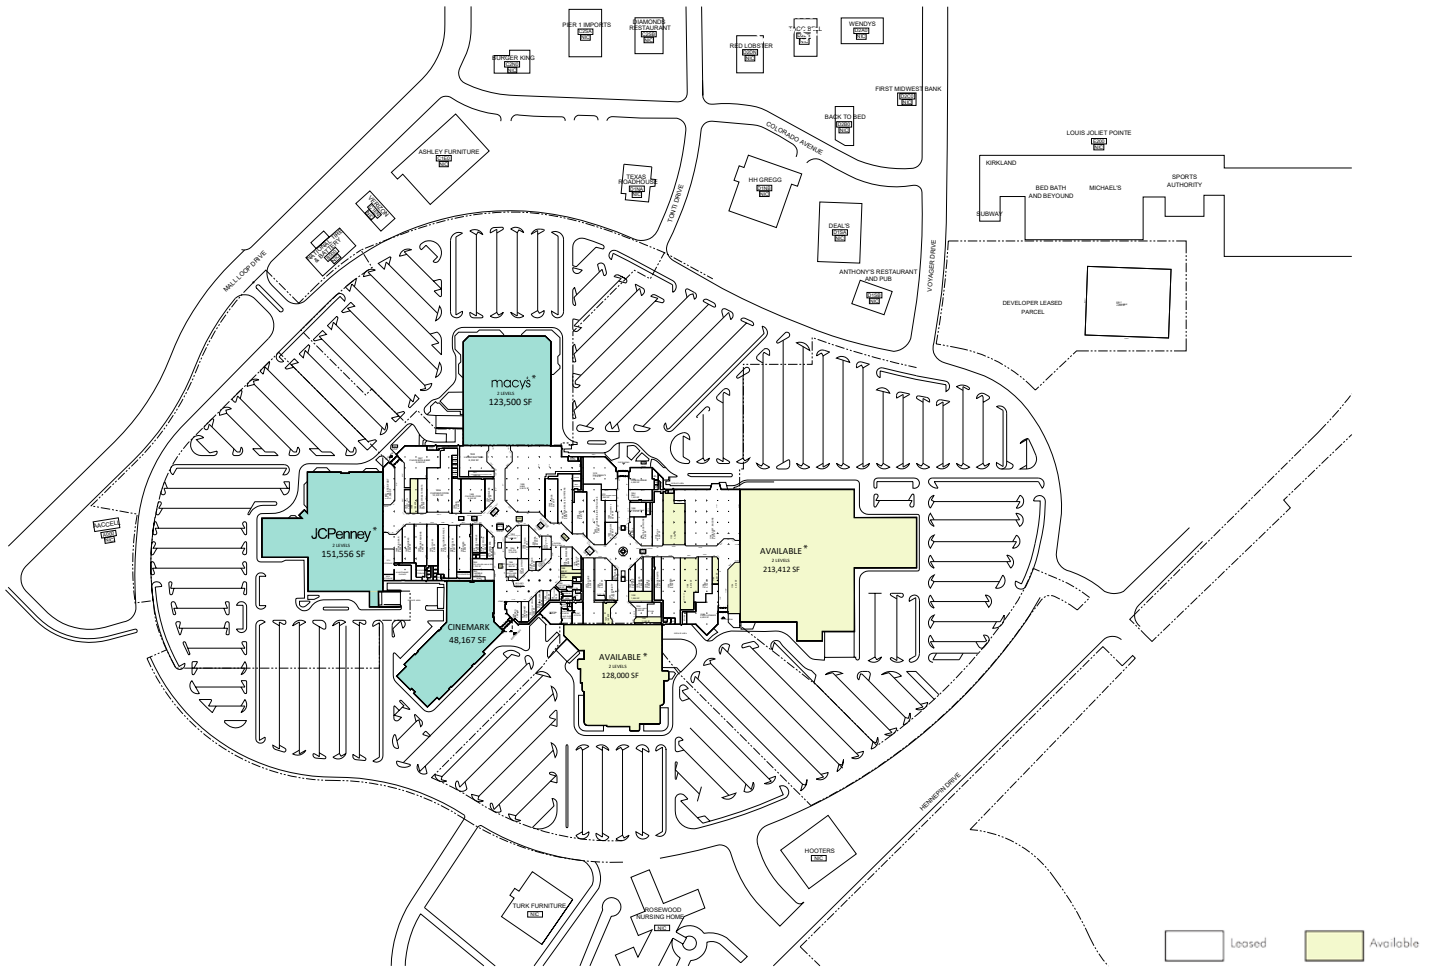

LOUIS JOLIET MALL

3340 Mall Loop Dr. Joliet, IL 60431

SITE PLAN

*NOT OWNED

MASON
ASSET MANAGEMENT

T: 516 371.5858
E: leasing@masonam.com
150 Great Neck Road Suite 402
Great Neck, NY, 11021
www.masonam.com