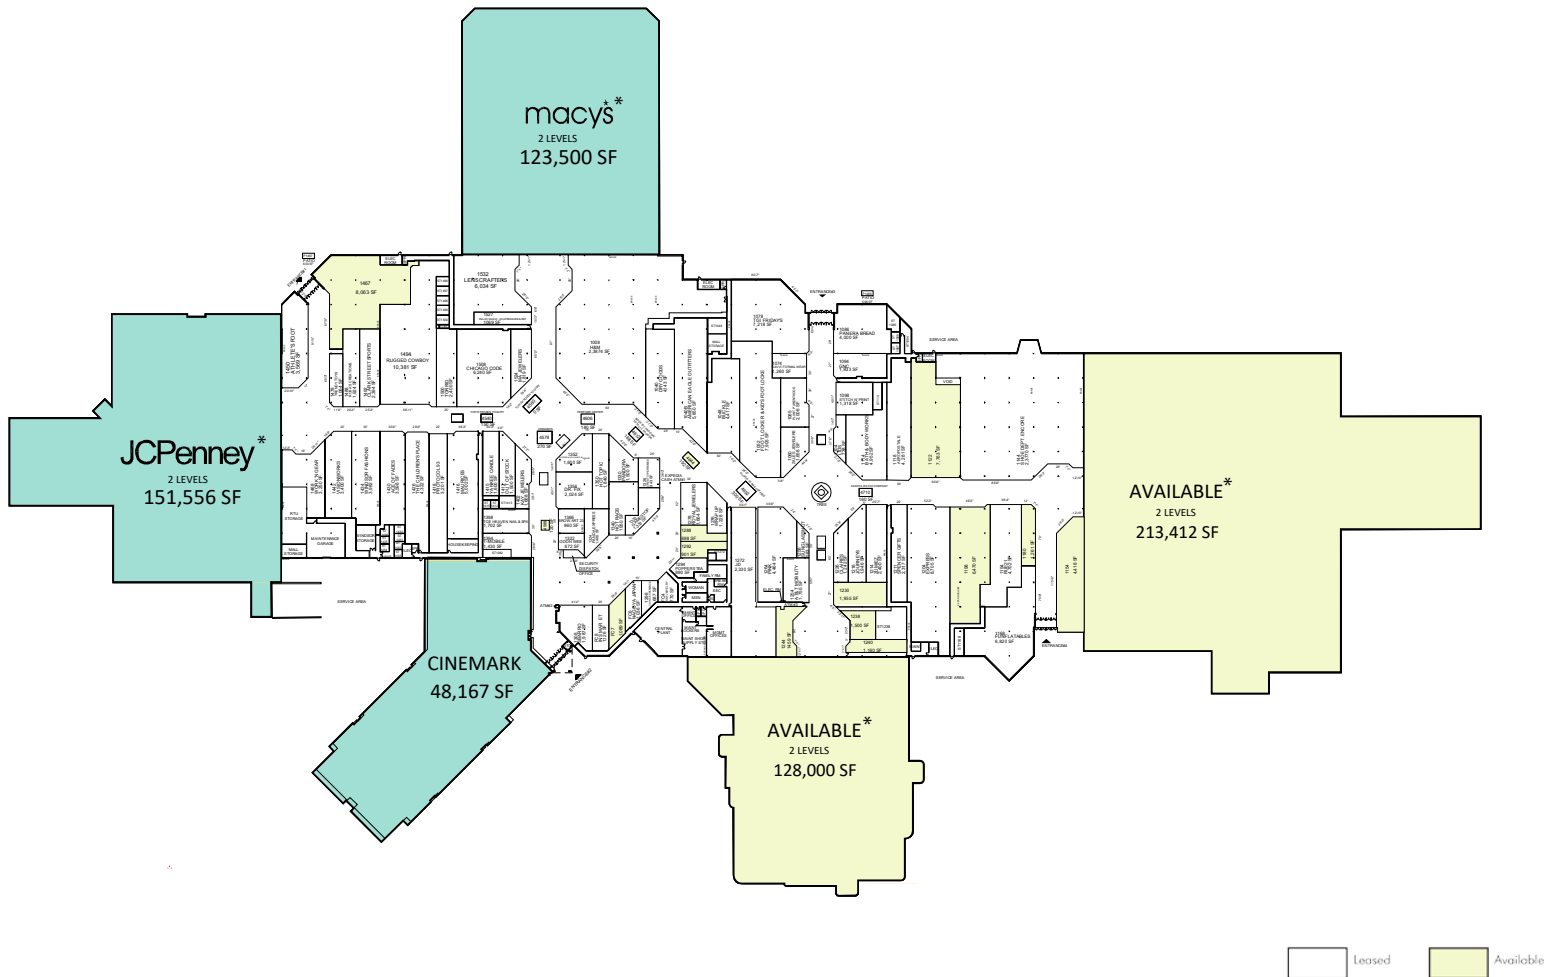

LOUIS JOLIET MALL

3340 Mall Loop Dr. Joliet, IL 60431

LEASE PLAN

*NOT OWNED

MASON
ASSET MANAGEMENT

T: 516 371.5858
E: leasing@masonam.com
150 Great Neck Road Suite 402
Great Neck, NY, 11021
www.masonam.com